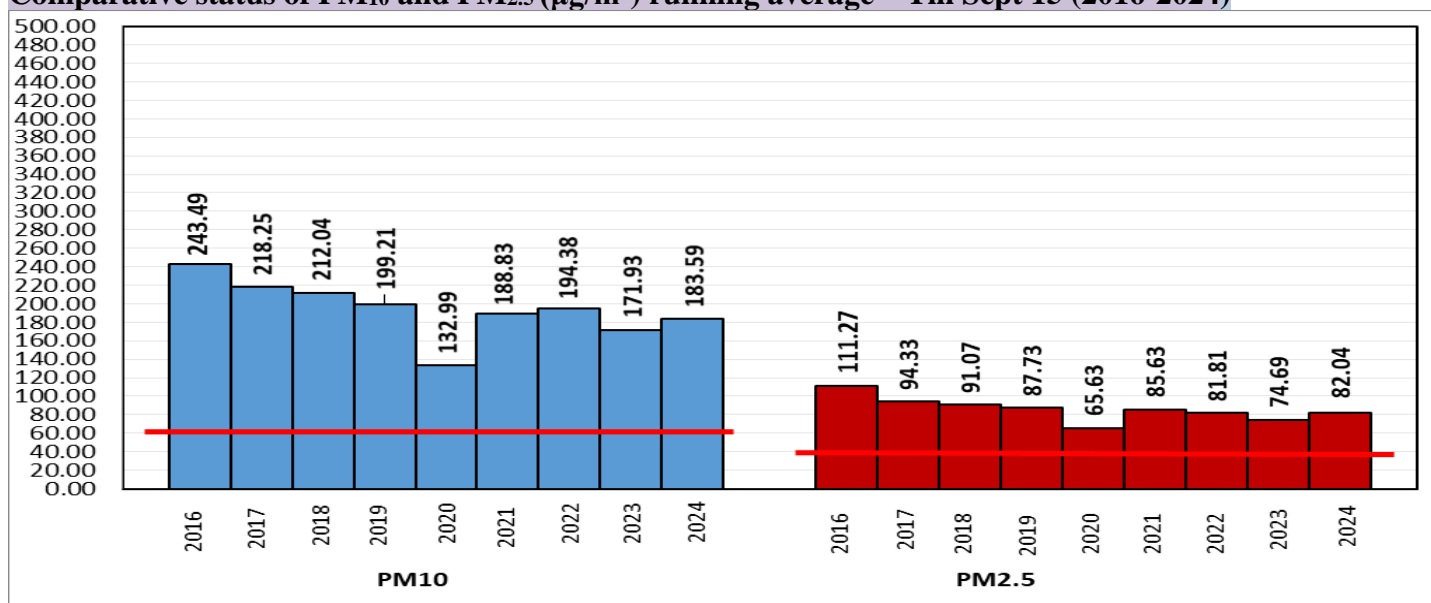

2024			2023			2022		
	Air Quality	AQI Value	Prominent Pollutant	Air Quality	AQI Value	Prominent Pollutant	Air Quality	AQI Value	Prominent Pollutant
Delhi	Moderate	139↑	PM₁₀, PM_{2.5}	Satisfactory	85↓	O₃, PM₁₀	Good	47↓	CO, PM₁₀
Faridabad	Moderate	111↑	PM_{2.5}	Satisfactory	86↓	PM₁₀, PM_{2.5}	Satisfactory	69↑	PM₁₀, SO₂, O₃
Ghaziabad	Moderate	156↑	PM₁₀	Satisfactory	58↓	PM₁₀	Good	48↓	CO, NO₂
Greater Noida	Poor	254↑	PM₁₀	Moderate	174↑	PM₁₀	Good	46↓	CO
Gurugram	Moderate	115↑	PM_{2.5}, CO	Moderate	143↑	PM_{2.5}	Good	48↓	PM_{2.5}, PM₁₀
Noida	Moderate	168↑	PM₁₀, O₃	Satisfactory	62↓	PM₁₀	Good	47↓	CO, PM₁₀

*Data available for 36(2024), 27(2023), 30(2022) stations in Delhi today. # ↑, ↓ arrows indicate a decrease/increase as compared to the value on the previous day.

Comparative status of AQI - Delhi from 01 January to 16 Sept 2016-2024

Category	Year	2016	2017	2018	2019	2020	2021	2022	2023	2024	2016	2017	2018	2019	2020	2021	2022	2023	2024	
	No. of days	248	259	259	259	260	259	259	259	260	2016	2017	2018	2019	2020	2021	2022	2023	2024	
Good (0–50)		0	2	0	2	5	0	1	1	0										
Satisfactory (51–100)		23	44	50	43	94	57	55	55	60	94	132	138	151	204	160	132	179	175	
Moderate (101–200)		71	86	88	106	105	103	76	123	115										
Poor (201–300)		94	91	87	74	39	59	105	56	49										
Very Poor (301–400)		54	36	28	27	15	34	21	21	33	154	127	121	108	56	99	127	80	85	
Severe (>401)		6	0	6	7	2	6	1	3	3										

Comparative status of PM₁₀ and PM_{2.5} (µg/m³) running average – Till Sept 15 (2016-2024)

*Red line shows the annual average concentration standards for PM₁₀ and PM_{2.5}.

▪ Daily Average of Particulates in Delhi (24 hourly average value; from 06:00am of 15.09.24 to 06:00 am of 16.09.24)

Date ↓ / parameter →	PM_{2.5} (µg/m³)	PM₁₀ (µg/m³)
15- Sept -2024	44↑	138↑