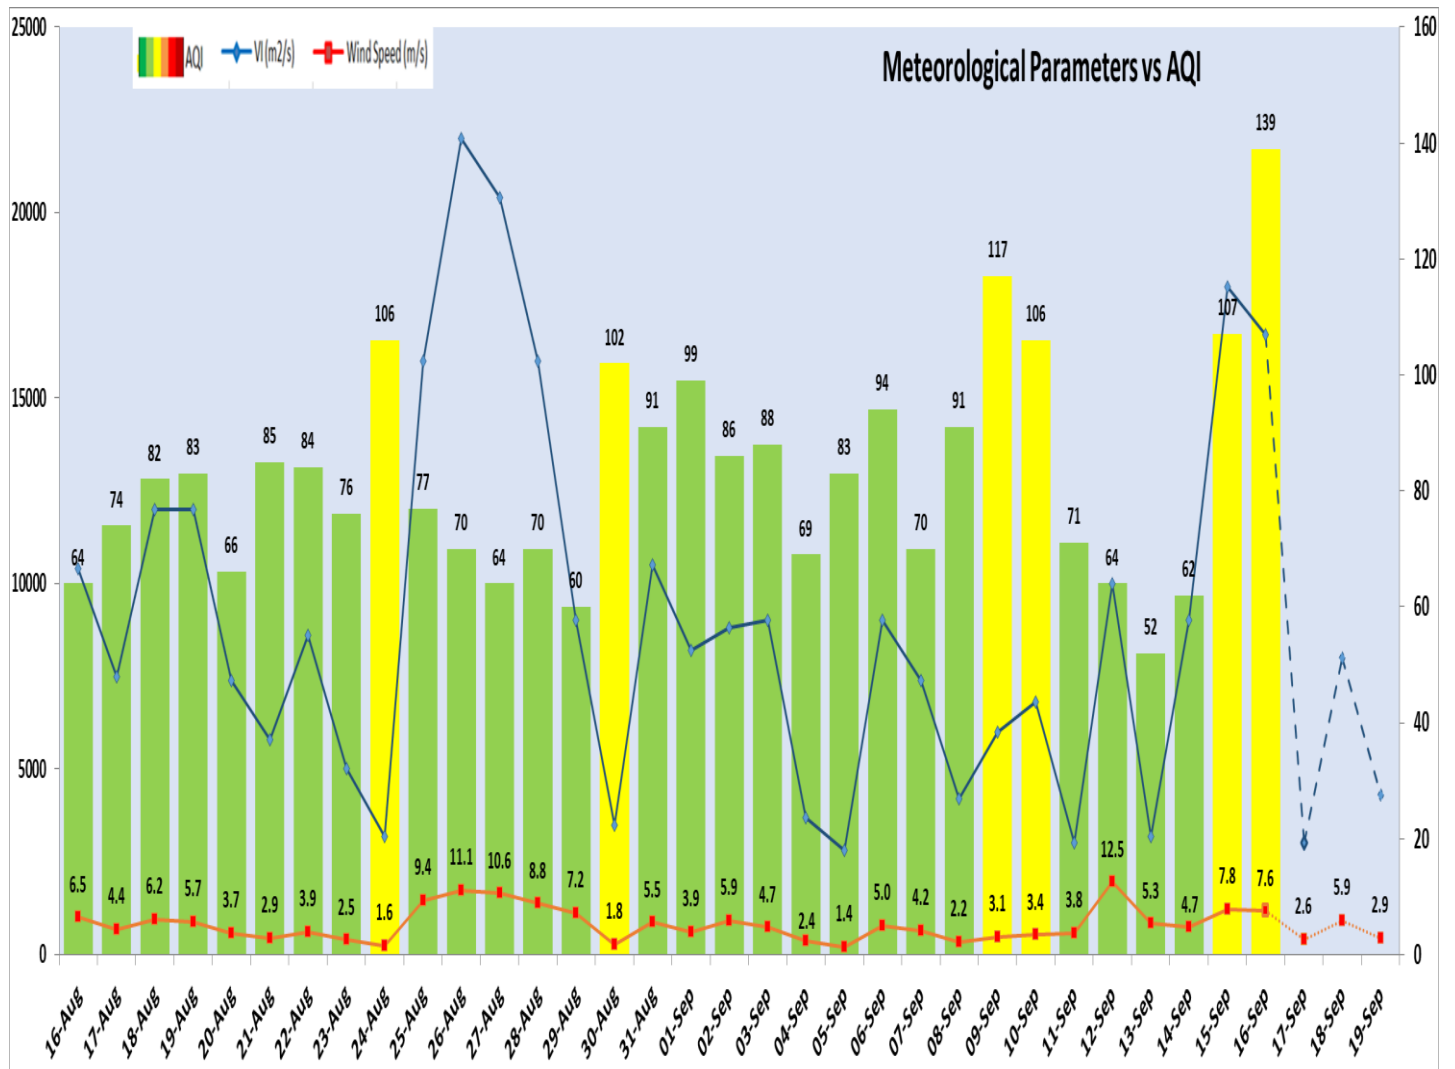

Hotspots for Today: *Details given below

Delhi	Anand Vihar, Shadipur, Wazirpur, Mundka, Patparganj	Ghaziabad	Indirapuram, Vasundhara
Faridabad	New Industrial Town	Greater Noida	Knowledge Park - V
Gurugram	Sector-51	Noida	Sector - 125, Sector-116

Forecast by IITM(Delhi):

	Sept 17, 2024	Sept 18, 2024	Sept 19, 2024
AQI Category	Moderate	Moderate	Satisfactory

Wind Forecast for Delhi:

	Wind speed (at surface) in km/h		Wind speed (at 900 m) in km/h	Wind Direction	
	As per IMD (range)	As per windy.com (at 16:00 hrs.)	As per windy.com (at 16:00hrs)	As per IMD	As per windy.com at 900m
Sept 17, 2024	04 TO 20	04	12	SE	N
Sept 18, 2024	04 TO 20	05	16	E	N
Sept 19, 2024	04 TO 12	08	26	NE	NE

IMD Alert for Tomorrow (17.09.2024):

The air quality is likely to remain in Moderate category from 17.09.2024 to 18.09.2024. The predominant surface wind is likely to be coming from Southeast directions in Delhi with wind speed 04-20 kmph, generally cloudy sky and very light to light rain towards evening/night on 17.09.2024. Ventilation index is likely to be 3000 m²/s.