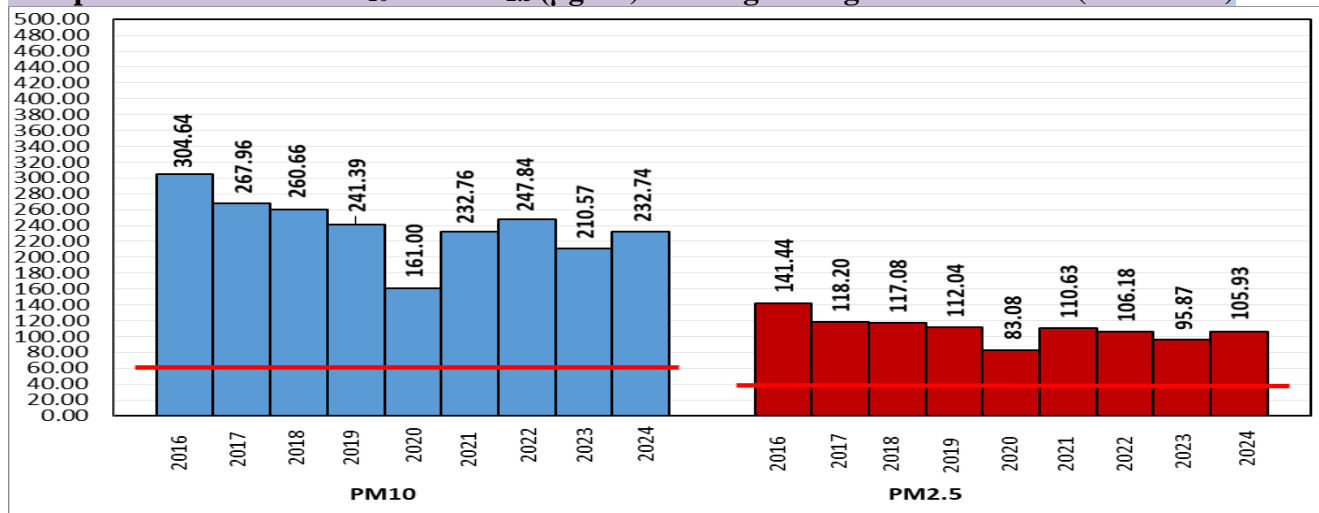

Central Pollution Control Board

Air Quality Status for Delhi & NCR

Dated – June 16, 2024

Current Air Quality Status:

Air Quality Index (AQI) (Average of past 24 hours at 4 PM) in comparison with last two years

	2024			2023			2022		
	Air Quality	AQI Value	Prominent Pollutant	Air Quality	AQI Value	Prominent Pollutant	Air Quality	AQI Value	Prominent Pollutant
Delhi	Moderate	197↑	PM _{2.5} , PM ₁₀	Moderate	119↓	PM _{2.5} , PM ₁₀	Moderate	132↓	PM _{2.5} , PM ₁₀ , O ₃
Faridabad	Moderate	191↑	PM _{2.5}	Moderate	103↓	PM _{2.5}	Moderate	157↑	PM ₁₀
Ghaziabad	Moderate	189↑	PM ₁₀	Moderate	114↓	PM ₁₀	Moderate	136↓	PM ₁₀ , O ₃
Greater Noida	Poor	249↑	PM ₁₀	Moderate	122↓	PM ₁₀	Moderate	161↓	PM ₁₀
Gurugram	Poor	211↓	PM _{2.5} , PM ₁₀	Moderate	135↓	PM _{2.5}	Moderate	162↓	PM _{2.5} , PM ₁₀
Noida	Poor	203↑	PM ₁₀	Moderate	117↓	PM ₁₀	Moderate	136↓	PM ₁₀

*Data available for 34(2024), 37(2023), 21(2022) stations in Delhi today. # ↑, ↓ arrows indicate a decrease/increase as compared to the value on the previous day.

Comparative status of AQI - Delhi from 01 January to 16 June 2016-2024

Comparative status of PM₁₀ and PM_{2.5} (µg/m³) running average – Till June 15 (2016-2024)

*Red line shows the annual average concentration standards for PM₁₀ and PM_{2.5}.

Daily Average of Particulates in Delhi (24 hourly average value; from 06:00am of 15.06.24 to 06:00 am of 16.06.24)