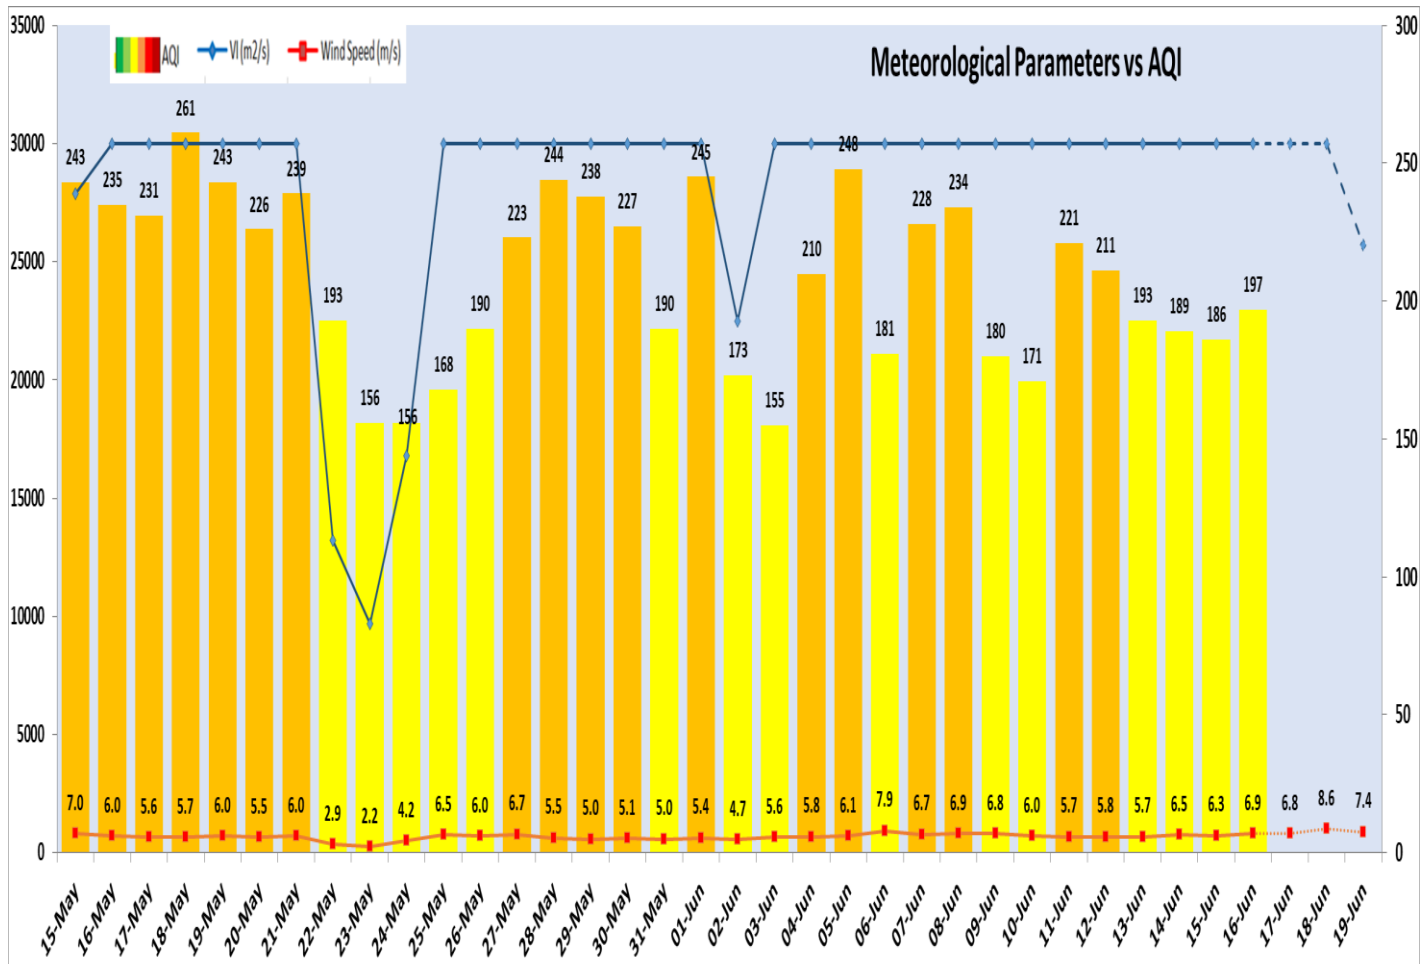

Comparative status of PM₁₀ and PM_{2.5} (µg/m³) running average – Till June 15 (2016-2024)

*Red line shows the annual average concentration standards for PM₁₀ and PM_{2.5}.

Daily Average of Particulates in Delhi (24 hourly average value; from 06:00am of 15.06.24 to 06:00 am of 16.06.24)

Forecast by IITM(Delhi):

	June 17, 2024	June 18, 2024	June 19, 2024
AQI Category	Poor	Poor	Poor

Wind Forecast for Delhi:

	Wind speed (at surface) in km/h		Wind speed (at 900 m) in km/h	Wind Direction	
	As per IMD (range)	As per windy.com (at 16:00 hrs.)	As per windy.com (at 16:00hrs)	As per IMD	As per windy.com at 900m
June 17, 2024	25 TO 30	22	36	W	W
June 18, 2024	28 TO 30	23	36	W	W
June 19, 2024	20 TO 30	18	28	W	W

Delhi Temperature in (°C)		
Date	Minimum	Maximum
13-06-2024	29.4	44.7
14-06-2024	33.3	44.8
15-06-2024	32.2	44.6
16-06-2024	33.2	44.6

▪ ***Hotspots for Today**

City	Station Name	AQI value	Air Quality	Prominent Pollutant
Delhi	Chandni Chowk, Delhi - IITM	320	Very Poor	PM _{2.5}
	Shadipur, Delhi - CPCB	319	Very Poor	PM _{2.5}
	Jahangirpuri, Delhi - DPCC	305	Very Poor	PM ₁₀
	Mundka, Delhi - DPCC	268	Poor	PM ₁₀
	Patparganj, Delhi - DPCC	224	Poor	PM ₁₀
Faridabad	New Industrial Town, Faridabad - HSPCB	305	Very Poor	PM _{2.5}
	Sector 11, Faridabad - HSPCB	274	Poor	PM _{2.5}
Gurugram	Teri Gram, Gurugram - HSPCB	242	Poor	PM _{2.5}
	Sector-51, Gurugram - HSPCB	218	Poor	PM ₁₀
Ghaziabad	Loni, Ghaziabad - UPPCB	257	Poor	PM ₁₀
	Indrapuram, Ghaziabad - UPPCB	200	Moderate	PM ₁₀
Greater Noida	Knowledge Park - V, Greater Noida - UPPCB	267	Poor	PM ₁₀
Noida	Sector - 125, Noida - UPPCB	229	Poor	PM ₁₀