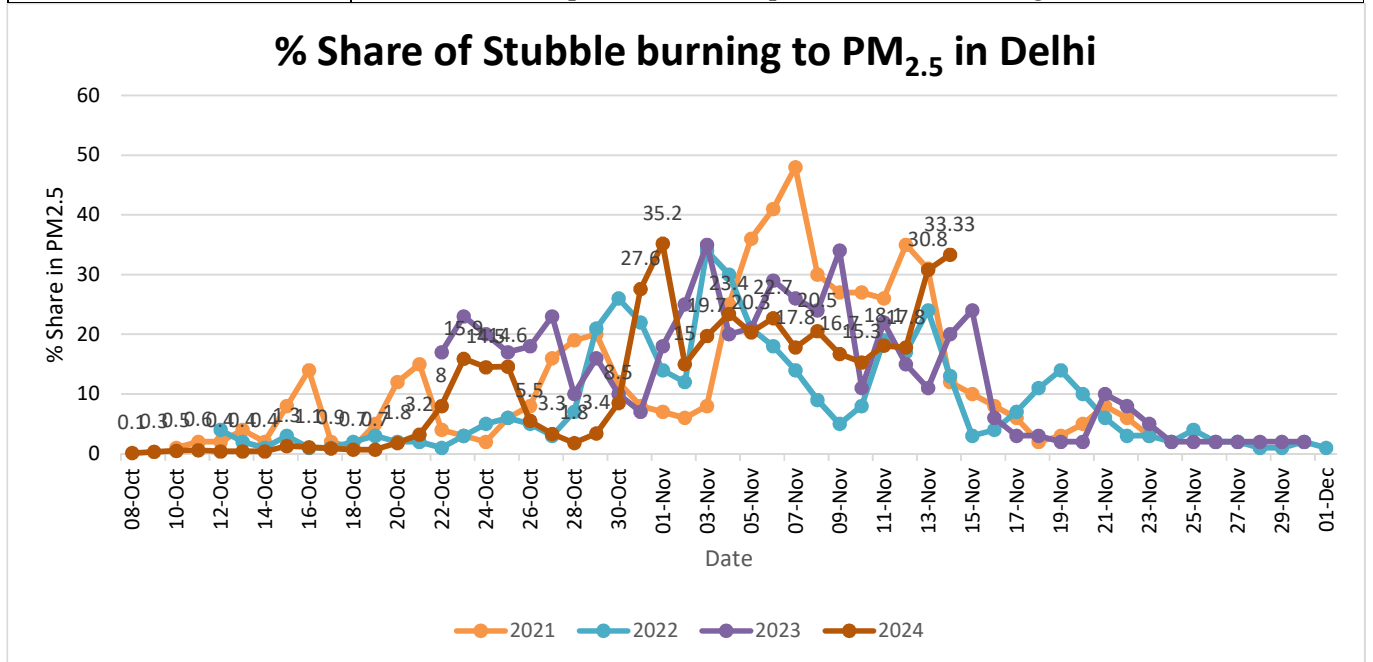

Hotspots for Today:		*Details given below	
Delhi	Jahangirpuri, Bawana, Wazirpur, Rohini, Anand Vihar	Ghaziabad	Loni, Vasundhara
Faridabad	New Industrial Town, Sector- 16A	Greater Noida	Knowledge Park - V
Gurugram	NISE Gwal Pahari	Noida	Sector - 62

Forecast by IITM(Delhi):			
	Nov 16, 2024	Nov 17, 2024	Nov 18, 2024
AQI Category	Very Poor	Very Poor	Very Poor

	Wind speed (at surface) in km/h		Wind speed (at 900 m) in km/h	Wind Direction		
	As per IMD (range)	As per windy.com (at 16:00 hrs.)	As per windy.com (at 16:00hrs)	As per IMD	As per windy.com at 900m	
	Nov 16, 2024	04 TO 14	06	20	NW	NW
Nov 17, 2024	06 TO 14	08	23	NW	W	
Nov 18, 2024	06 TO 14	06	17	NW	NW	

IMD Alert for Tomorrow (16.11.2024):
The air quality is likely to be in Very Poor category from 16.11.2024 to 18.11.2024. The predominant surface wind is likely to be coming from Northwest directions in Delhi with wind speed 04-14 kmph, smog/ moderate fog is likely in the morning, mainly clear sky and smog/ shallow fog is likely in the evening/night on 16.11.2024. Ventilation index is likely to be 16200 m²/s.

Date	Punjab		Haryana	
	No. of AFE on the day	Total AFE since September 15	No. of AFE on the day	Total AFE since September 15
14.11.2024	05	7626	11	1035
14.11.2023	1776	28117	21	1878
14.11.2022	04	45323	17	3128

% Share of Stubble burning to PM_{2.5} in Delhi
14.11.2024 *As per IITM, the impact of stubble burning is ~ 33.33 %