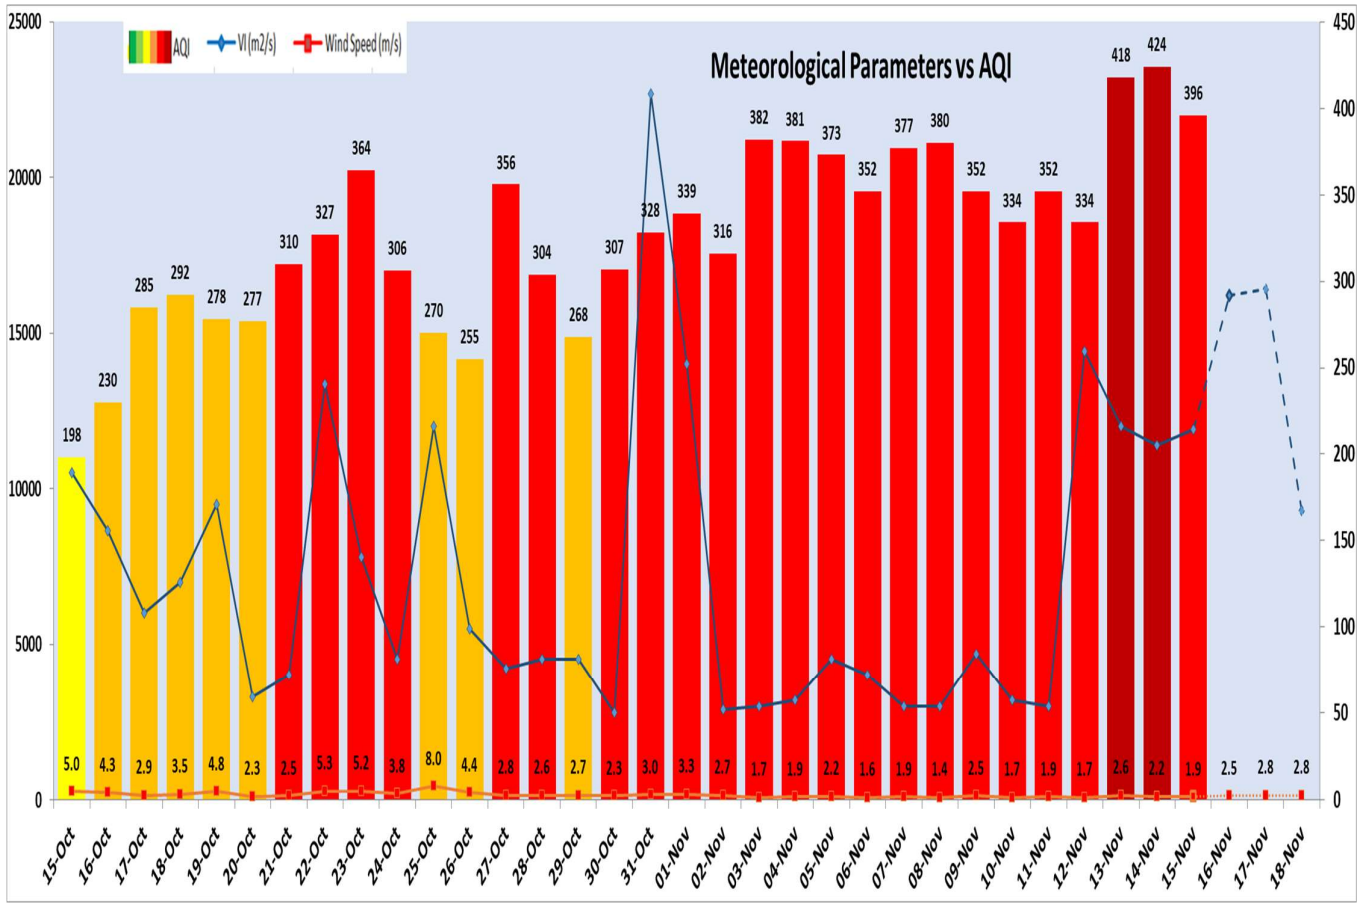

Delhi Temperature in (°C)*

Date	Minimum	Maximum
12-11-2024	17.9	32.4
13-11-2024	17.0	32.8
14-11-2024	16.1	27.8
15-11-2024	15.6	29.4

* Source – IMD (08:30 hrs.)

*Hotspots for Today

City	Station Name	AQI value	Air Quality	Prominent Pollutant
Delhi	Jahangirpuri, Delhi - DPCC	463	Severe	PM_{2.5}
	Bawana, Delhi - DPCC	456	Severe	PM_{2.5}
	Wazirpur, Delhi - DPCC	455	Severe	PM_{2.5}
	Rohini, Delhi - DPCC	452	Severe	PM_{2.5}
	Anand Vihar, Delhi - DPCC	450	Severe	PM₁₀
Faridabad	New Industrial Town, Faridabad - HSPCB	336	Very Poor	PM_{2.5}
	Sector- 16A, Faridabad - HSPCB	307	Very Poor	PM_{2.5}
Gurugram	NISE Gwal Pahari, Gurugram - IMD	360	Very Poor	PM_{2.5}
Ghaziabad	Loni, Ghaziabad - UPPCB	407	Severe	PM_{2.5}
	Vasundhara, Ghaziabad - UPPCB	372	Very Poor	PM_{2.5}
Greater Noida	Knowledge Park - V, Greater Noida - UPPCB	317	Very Poor	PM₁₀
Noida	Sector - 62, Noida - IMD	370	Very Poor	PM_{2.5}