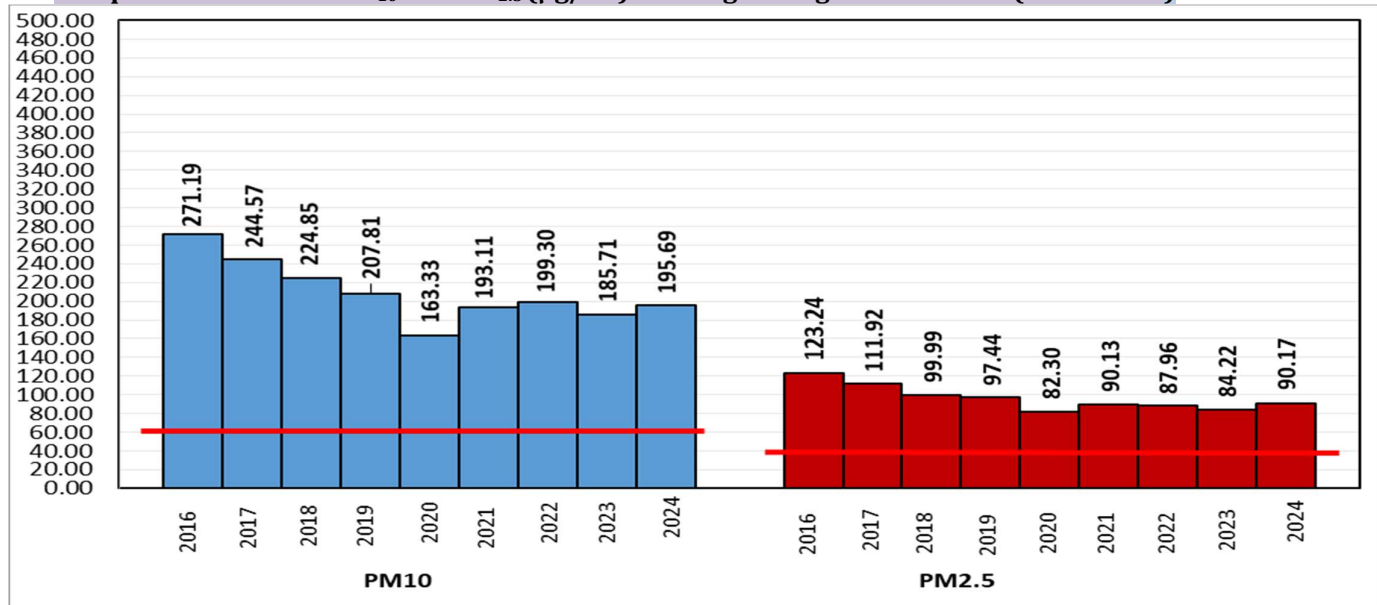

Current Air Quality Status:

Air Quality Index (AQI) (Average of past 24 hours at 4 PM) in comparison with last two years

	2024			2023			2022		
	Air Quality	AQI Value	Prominent Pollutant	Air Quality	AQI Value	Prominent Pollutant	Air Quality	AQI Value	Prominent Pollutant
Delhi	Very Poor	396↓	PM_{2.5}	Very Poor	398↑	PM_{2.5}	Poor	227↓	PM_{2.5}, O₃
Faridabad	Poor	284↑	PM_{2.5}	Very Poor	390↑	PM_{2.5}	Poor	262↓	PM_{2.5}
Ghaziabad	Very Poor	341↓	PM_{2.5}	Very Poor	378↑	PM₁₀, PM_{2.5}	Moderate	172↓	PM_{2.5}
Greater Noida	Poor	261↓	PM₁₀	Very Poor	338↓	PM_{2.5}	Poor	212↓	PM_{2.5}, PM₁₀
Gurugram	Very Poor	304↓	PM₁₀, PM_{2.5}	Poor	297↓	PM_{2.5}	Poor	217↓	PM_{2.5}
Noida	Very Poor	316↓	PM_{2.5}	Very Poor	360↓	PM_{2.5}	Moderate	169↓	PM_{2.5}

*Data available for 38(2024), 35(2023), 37(2022) stations in Delhi today. # ↑, ↓ arrows indicate a decrease/increase as compared to the value on the previous day.

Comparative status of AQI - Delhi from 01 January to 15 Nov 2016-2024

Category	Year	2016	2017	2018	2019	2020	2021	2022	2023	2024	2016	2017	2018	2019	2020	2021	2022	2023	2024	
	No. of days	308	319	319	319	320	319	319	319	320										
Good (0-50)		0	2	0	2	5	1	3	1	0										
Satisfactory (51-100)		23	45	53	57	95	72	65	60	66	110	149	158	175	224	197	160	206	201	
Moderate (101-200)		87	102	105	116	124	124	92	145	135										
Poor (201-300)		116	104	105	90	56	68	119	72	60										
Very Poor (301-400)		64	59	45	38	30	41	36	32	54	198	170	161	144	96	122	159	113	119	
Severe (>401)		18	7	11	16	10	13	4	9	5										

Comparative status of PM₁₀ and PM_{2.5} (µg/m³) running average - Till Nov 14 (2016-2024)

*Red line shows the annual average concentration standards for PM₁₀ and PM_{2.5}.

Daily Average of Particulates in Delhi (24 hourly average value; from 06:00am of 14.11.24 to 06:00 am of 15.11.24)

Date ↓ / parameter →	PM_{2.5} (µg/m³)	PM₁₀ (µg/m³)
14-Nov-2024	282↓	462↓