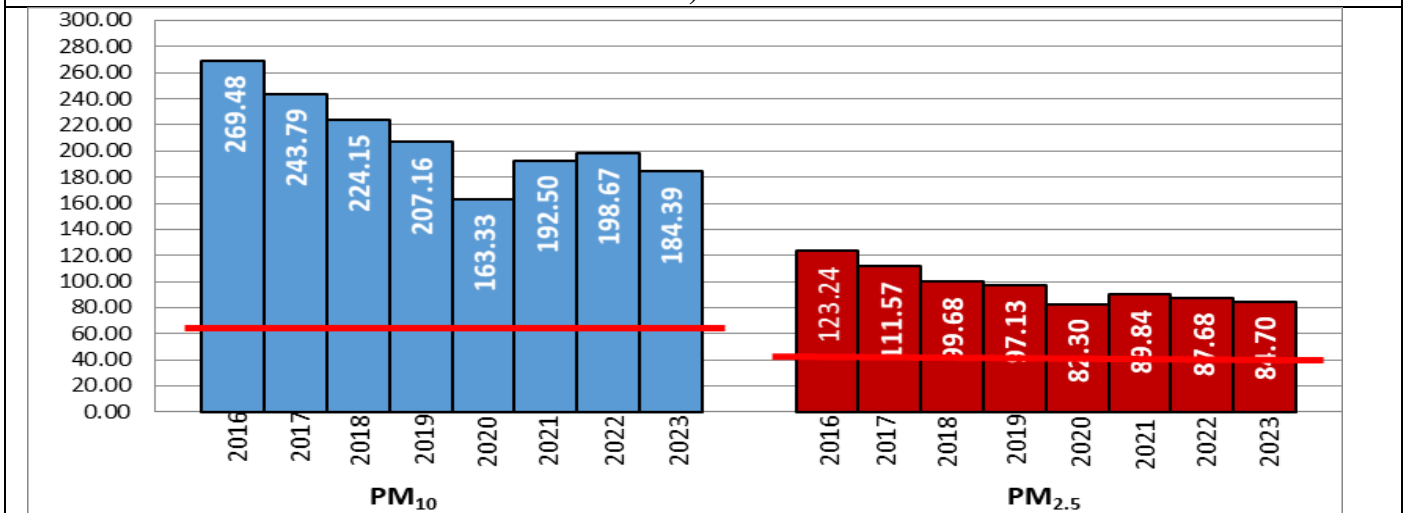

2023			2022			2021(Covid- Year)		
	Air Quality	AQI Value	Prominent Pollutant	Air Quality	AQI Value	Prominent Pollutant	Air Quality	AQI Value	Prominent Pollutant
Delhi	Very Poor	398 ↑	PM2.5	Poor	227 ↓	PM2.5, O₃	Very Poor	353 ↑	PM10, PM2.5
Faridabad	Very Poor	390 ↑	PM2.5	Poor	262 ↓	PM2.5	Very Poor	319 ↑	PM10
Ghaziabad	Very Poor	378 ↑	PM10, PM2.5	Moderate	172 ↓	PM2.5	Very Poor	335 ↑	PM2.5
Greater Noida	Very Poor	338 ↓	PM2.5	Poor	212 ↓	PM2.5, PM10	Very Poor	317 ↑	PM2.5
Gurugram	Poor	297 ↓	PM2.5	Poor	217 ↓	PM2.5	Very Poor	332 ↑	PM2.5
Noida	Very Poor	360 ↓	PM2.5	Moderate	169 ↓	PM2.5	Very Poor	338 ↑	PM2.5

*Data available for 35(2023), 37(2022), 33(2021) stations in Delhi today. # ↑, ↓ arrows indicate a decrease/increase as compared to the value on the previous day.

Comparative status of AQI - Delhi from 01 January to 15 November 2016-2023

Category	Year	2016	2017	2018	2019	2020	2021	2022	2023	2016	2017	2018	2019	2020	2021	2022	2023
	No. of days	308	319	319	319	320	319	319	319	2016	2017	2018	2019	2020	2021	2022	2023
Good (0-50)		0	2	0	2	4	1	3	1								
Satisfactory (51-100)		24	45	53	58	96	72	65	60	110	151	157	175	224	197	160	206
Moderate (101-200)		86	104	104	115	124	124	92	145								
Poor (201-300)		116	102	104	90	56	69	119	72								
Very Poor (301-400)		64	60	47	38	30	40	36	32	198	168	162	144	96	122	159	113
Severe (>401)		18	6	11	16	10	13	4	9								

Comparative status of PM₁₀ and PM_{2.5} (µg/m³) running average - Till November 14 (2016-2023)

*Red line shows the annual average concentration standards for PM10 and PM2.5.

Daily Average of Particulates in Delhi

Date ↓ / parameter →	PM_{2.5} (µg/m³)	PM₁₀ (µg/m³)
14- November -2023	242 ↓	358 ↓