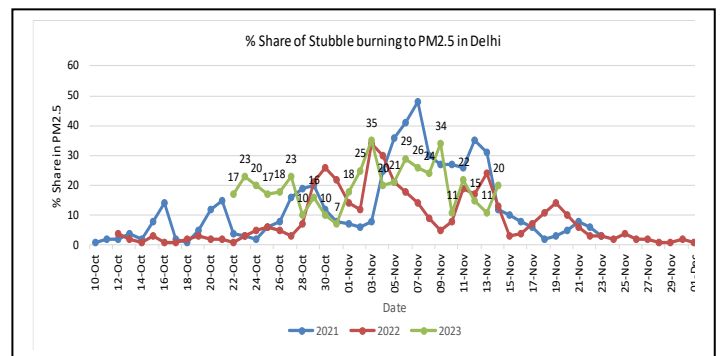

Hotspots for Today:

*Details given below

Delhi	Nehru Nagar, Jahangirpuri, Punjabi Bagh, Bawana, Anand Vihar	Ghaziabad	Indirapuram , Vasundhara
Faridabad	Sector- 16A, New Industrial Town	Greater Noida	Knowledge Park -III
Gurugram	Sector-51, Teri Gram	Noida	Sector – 62

Forecast by IITM (Delhi):

	Nov 16, 2023	Nov 17, 2023	Nov 18, 2023
AQI Category	Very Poor	Very Poor	Very Poor

Wind Forecast for Delhi:

	Wind speed (at surface) in km/h		Wind speed (at 900 m) in km/h	Wind Direction	
	As per IMD (range)	As per windy.com (at 16:00 hrs.)	As per windy.com (at 16:00hrs)	As per IMD	As per windy.com at 900m
Nov 16. 2023	06-08	03	04	E	NE
Nov 17. 2023	04-08	04	10	E	E
Nov 18. 2023	04-08	03	06	N/E	NE

IMD Alert for Tomorrow (16.11.2023):

The air quality is likely to remain in Very Poor category from 16.11.2023 to 18.11.2023. The predominant surface wind is likely to be calm in the morning hours and coming from East directions in Delhi with wind speed up to 08-06 kmph, mainly clear sky and shallow fog in the morning on 16.11.2023. Ventilation index is likely to be 3000 m²/s.

Active Fire Events (AFE):

Date	Punjab		Haryana	
	Nos. on the day	Total since September 15	Nos. on the day	Total since September 15
14.11.2023	1776	28117	21	1878
14.11.2022	04	45323	17	3128
14.11.2021	2541	65404	195	5595

*As per IITM, the impact of stubble burning is ~20% ↑