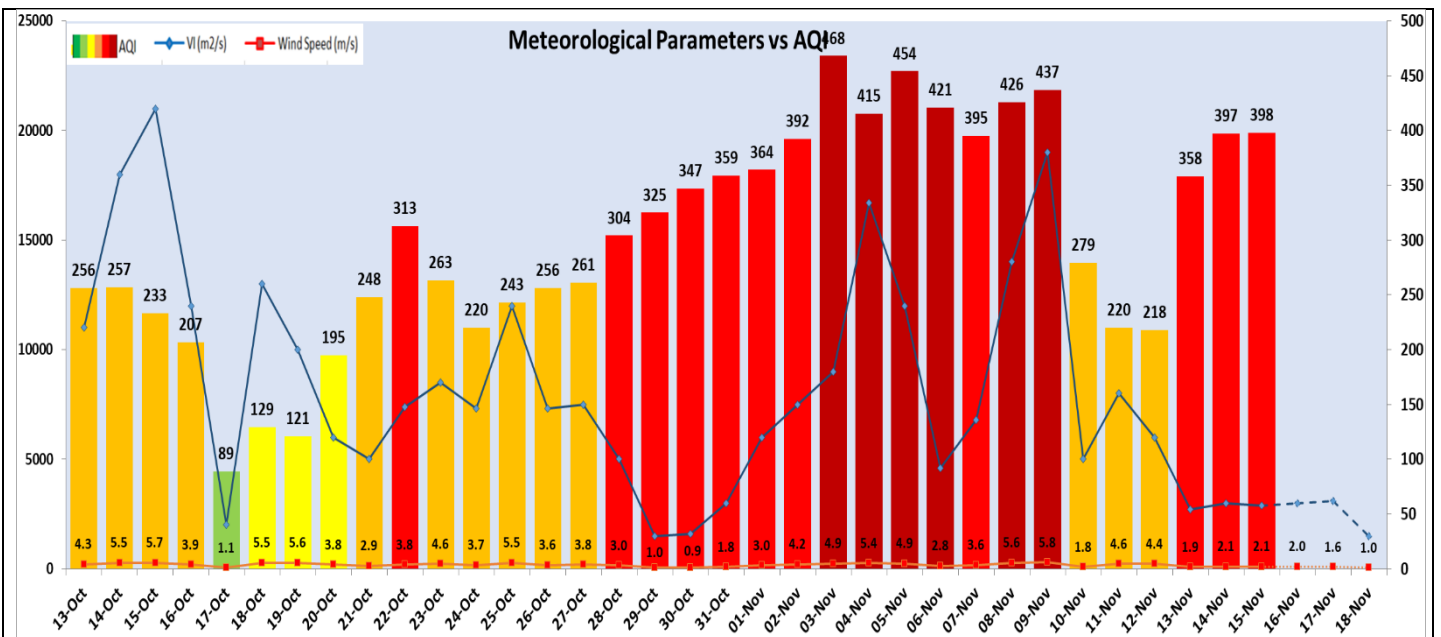

Hotspots for Today:

*Details given below

Delhi	Nehru Nagar, Jahangirpuri, Punjabi Bagh, Bawana, Anand Vihar	Ghaziabad	Indirapuram , Vasundhara
Faridabad	Sector- 16A, New Industrial Town	Greater Noida	Knowledge Park -III
Gurugram	Sector-51, Teri Gram	Noida	Sector – 62

Forecast by IITM (Delhi):

	Nov 16, 2023	Nov 17, 2023	Nov 18, 2023
AQI Category	Very Poor	Very Poor	Very Poor

Wind Forecast for Delhi:

	Wind speed (at surface) in km/h		Wind speed (at 900 m) in km/h	Wind Direction	
	As per IMD (range)	As per windy.com (at 16:00 hrs.)	As per windy.com (at 16:00hrs)	As per IMD	As per windy.com at 900m
Nov 16. 2023	06-08	03	04	E	NE
Nov 17. 2023	04-08	04	10	E	E
Nov 18. 2023	04-08	03	06	N/E	NE

IMD Alert for Tomorrow (16.11.2023):

The air quality is likely to remain in Very Poor category from 16.11.2023 to 18.11.2023. The predominant surface wind is likely to be calm in the morning hours and coming from East directions in Delhi with wind speed up to 08-06 kmph, mainly clear sky and shallow fog in the morning on 16.11.2023. Ventilation index is likely to be 3000 m²/s.

Active Fire Events (AFE):

Date	Punjab		Haryana	
	Nos. on the day	Total since September 15	Nos. on the day	Total since September 15
14.11.2023	1776	28117	21	1878
14.11.2022	04	45323	17	3128
14.11.2021	2541	65404	195	5595

*As per IITM, the impact of stubble burning is ~20% ↑