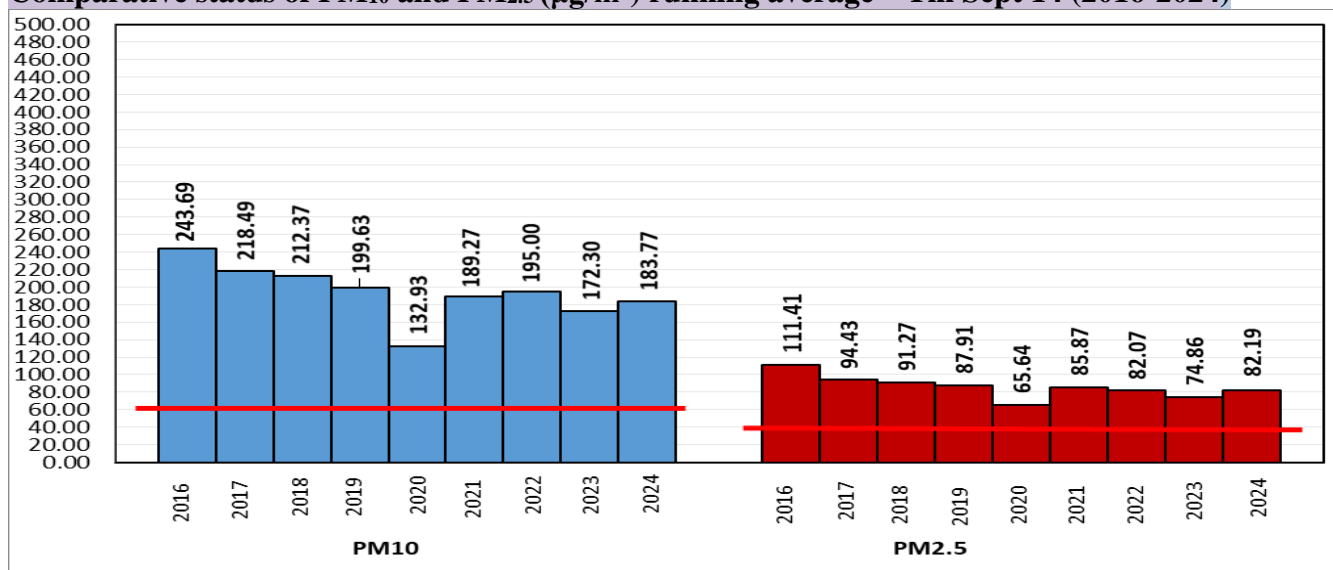

2024			2023			2022		
	Air Quality	AQI Value	Prominent Pollutant	Air Quality	AQI Value	Prominent Pollutant	Air Quality	AQI Value	Prominent Pollutant
Delhi	Moderate	107↑	PM_{2.5}, PM₁₀	Moderate	101↓	PM_{2.5}, PM₁₀	Satisfactory	57↓	CO, PM₁₀
Faridabad	Satisfactory	72↑	PM_{2.5}	Moderate	110↓	PM₁₀, PM_{2.5}	Satisfactory	56↓	PM₁₀
Ghaziabad	Satisfactory	98↑	PM₁₀	Satisfactory	73↓	PM₁₀	Satisfactory	64↓	CO, NO₂
Greater Noida	Moderate	106↑	PM₁₀	Moderate	132↓	PM₁₀	Satisfactory	55↓	CO, PM₁₀
Gurugram	Moderate	113↑	PM_{2.5}	Moderate	134↑	PM_{2.5}	Satisfactory	70↑	PM_{2.5}, PM₁₀
Noida	Moderate	106↑	PM₁₀	Satisfactory	98↓	PM_{2.5}	Satisfactory	62↑	CO, PM₁₀

*Data available for 35(2024), 34(2023), 32(2022) stations in Delhi today. # ↑, ↓ arrows indicate a decrease/increase as compared to the value on the previous day.

Comparative status of AQI - Delhi from 01 January to 15 Sept 2016-2024

Category	Year	2016	2017	2018	2019	2020	2021	2022	2023	2024	2016	2017	2018	2019	2020	2021	2022	2023	2024
	No. of days	247	258	258	258	259	258	258	258	259	2016	2017	2018	2019	2020	2021	2022	2023	2024
Good (0–50)		0	2	0	2	5	0	0	1	0									
Satisfactory (51–100)		23	44	50	42	94	56	55	54	60	93	131	137	150	203	159	131	178	174
Moderate (101–200)		70	85	87	106	104	103	76	123	114									
Poor (201–300)		94	91	87	74	39	59	105	56	49									
Very Poor (301–400)		54	36	28	27	15	34	21	21	33	154	127	121	108	56	99	127	80	85
Severe (>401)		6	0	6	7	2	6	1	3	3									

Comparative status of PM₁₀ and PM_{2.5} (µg/m³) running average – Till Sept 14 (2016-2024)

*Red line shows the annual average concentration standards for PM₁₀ and PM_{2.5}.

▪ Daily Average of Particulates in Delhi (24 hourly average value; from 06:00am of 14.09.24 to 06:00 am of 15.09.24)

Date ↓ / parameter →	PM_{2.5} (µg/m³)	PM₁₀ (µg/m³)
14- Sept -2024	36↑	97↑