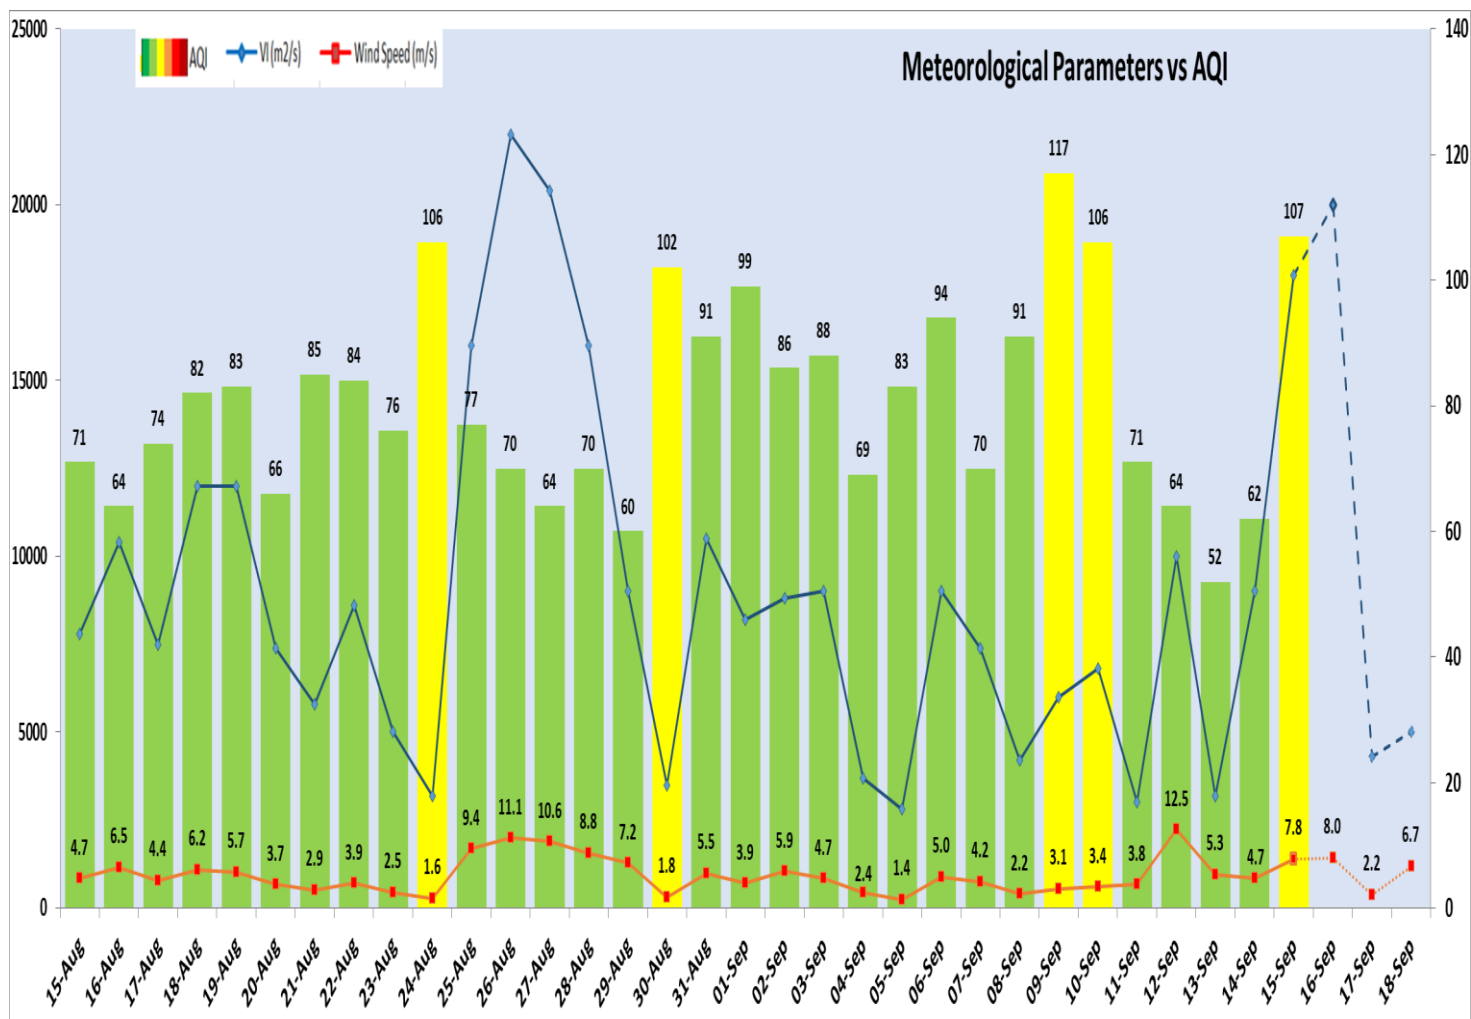

## Current Air Quality Status:

▪ Air Quality Index (AQI) (Average of past 24 hours at 4 PM) in comparison with last two years

	2024			2023			2022		
	Air Quality	AQI Value	Prominent Pollutant	Air Quality	AQI Value	Prominent Pollutant	Air Quality	AQI Value	Prominent Pollutant
Delhi	Moderate	107↑	PM <sub>2.5</sub> , PM <sub>10</sub>	Moderate	101↓	PM <sub>2.5</sub> , PM <sub>10</sub>	Satisfactory	57↓	CO, PM <sub>10</sub>
Faridabad	Satisfactory	72↑	PM <sub>2.5</sub>	Moderate	110↓	PM <sub>10</sub> , PM <sub>2.5</sub>	Satisfactory	56↓	PM <sub>10</sub>
Ghaziabad	Satisfactory	98↑	PM <sub>10</sub>	Satisfactory	73↓	PM <sub>10</sub>	Satisfactory	64↓	CO, NO <sub>2</sub>
Greater Noida	Moderate	106↑	PM <sub>10</sub>	Moderate	132↓	PM <sub>10</sub>	Satisfactory	55↓	CO, PM <sub>10</sub>
Gurugram	Moderate	113↑	PM <sub>2.5</sub>	Moderate	134↑	PM <sub>2.5</sub>	Satisfactory	70↑	PM <sub>2.5</sub> , PM <sub>10</sub>
Noida	Moderate	106↑	PM <sub>10</sub>	Satisfactory	98↓	PM <sub>2.5</sub>	Satisfactory	62↑	CO, PM <sub>10</sub>

▪ Daily Average of Particulates in Delhi (24 hourly average value; from 06:00am of 14.09.24 to 06:00 am of 15.09.24)

Date ↓ / parameter →	PM <sub>2.5</sub> (µg/m <sup>3</sup> )	PM <sub>10</sub> (µg/m <sup>3</sup> )
14- Sept -2024	36↑	97↑

**Forecast by IITM(Delhi):**

	Sept 16, 2024	Sept 17, 2024	Sept 18, 2024
<b>AQI Category</b>	Moderate	Moderate	Moderate

**Wind Forecast for Delhi:**

	Wind speed (at surface) in km/h		Wind speed (at 900 m) in km/h	Wind Direction	
	As per IMD (range)	As per windy.com (at 16:00 hrs.)	As per windy.com (at 16:00hrs)	As per IMD	As per windy.com at 900m
Sept 16, 2024	08-18	07	23	VAR	NW
Sept 17, 2024	08-10	03	16	E	N
Sept 18, 2024	UPTO 08	17	50	E/NE	EW

## Delhi Temperature in (°C)

Date	Minimum	Maximum
12-09-2024	23.1	32.6
13-09-2024	21.4	27.9
14-09-2024	21.2	27.6
15-09-2024	23.6	32.2