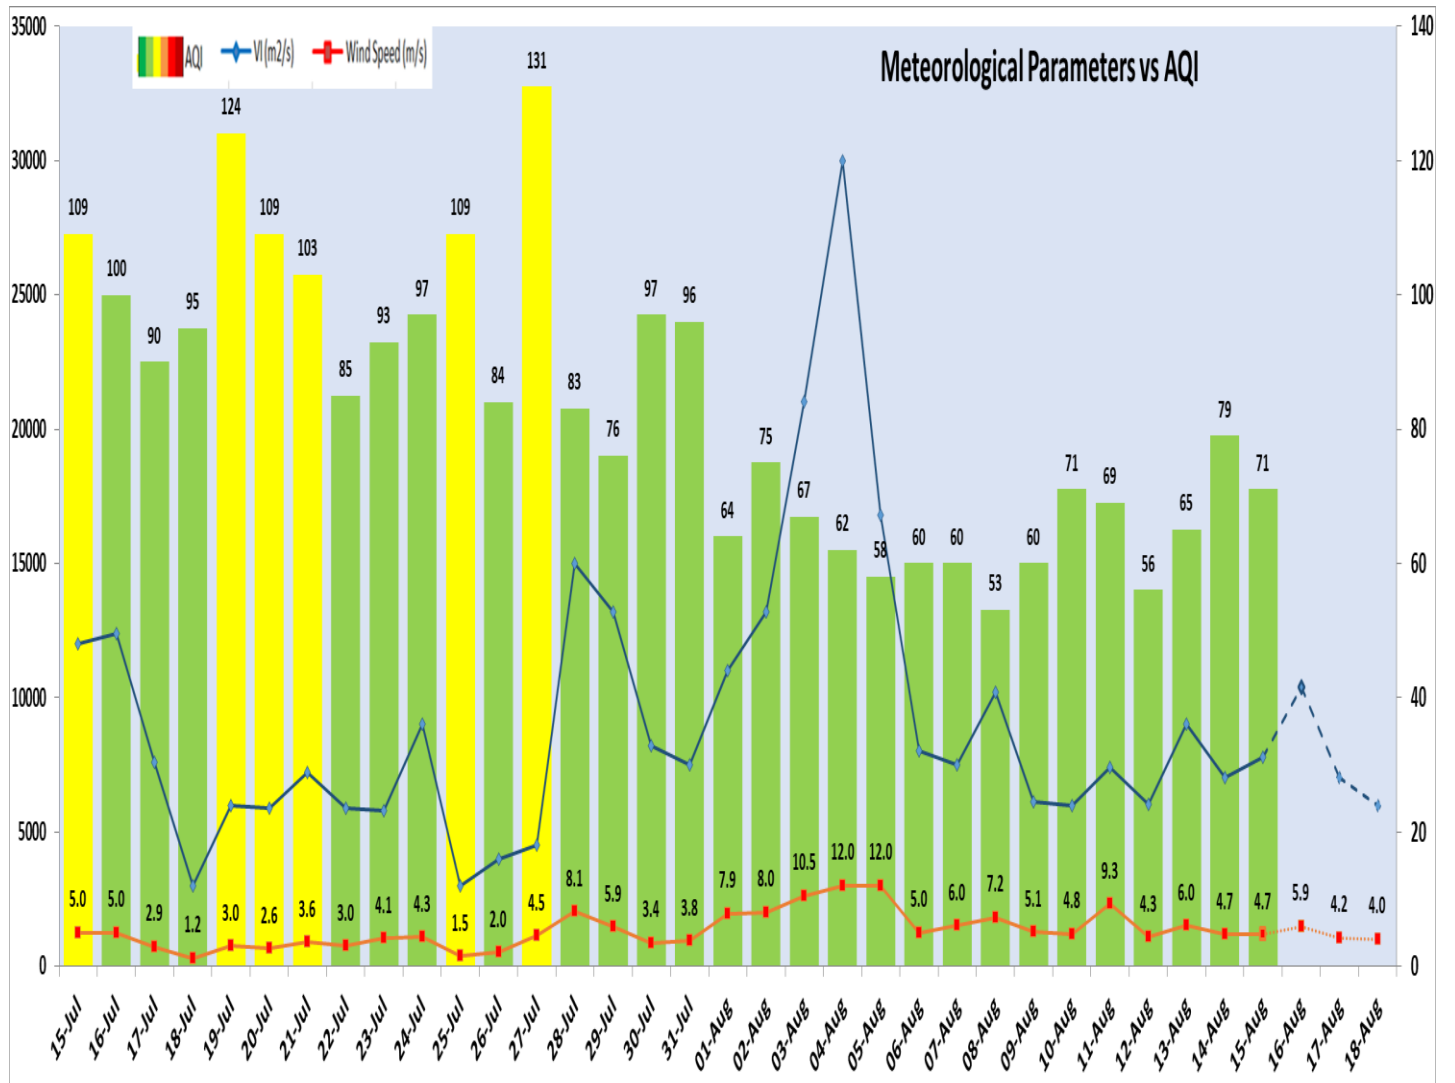

**Forecast by IITM(Delhi):**

	Aug 16, 2024	Aug 17, 2024	Aug 18, 2024
<b>AQI Category</b>	Satisfactory	Satisfactory	Satisfactory

**Wind Forecast for Delhi:**

	Wind speed (at surface) in km/h		Wind speed (at 900 m) in km/h	Wind Direction	
	As per IMD (range)	As per windy.com (at 16:00 hrs.)	As per windy.com (at 16:00hrs)	As per IMD	As per windy.com at 900m
Aug 16, 2024	10 TO 20	15	29	SE	SE
Aug 17, 2024	12 TO 16	01	04	SE	S
Aug 18, 2024	UPTO 08	07	16	W	NW

Delhi Temperature in (°C)		
Date	Minimum	Maximum
12-08-2024	24.8	31.0
13-08-2024	25.0	31.6
14-08-2024	26.6	33.6
15-08-2024	27.2	35.4

▪ **\*Hotspots for Today**

City	Station Name	AQI value	Air Quality	Prominent Pollutant
Delhi	Anand Vihar, Delhi - DPCC	125	Moderate	CO
	Jahangirpuri, Delhi - DPCC	124	Moderate	PM <sub>10</sub>
	Dwarka-Sector 8, Delhi - DPCC	105	Moderate	PM <sub>10</sub>
	Rohini, Delhi - DPCC	97	Satisfactory	PM <sub>10</sub>
	Shadipur, Delhi - CPCB	96	Satisfactory	PM <sub>2.5</sub>
Faridabad	New Industrial Town, Faridabad - HSPCB	67	Satisfactory	PM <sub>10</sub>
Gurugram	Sector-51, Gurugram - HSPCB	110	Moderate	PM <sub>10</sub>
Ghaziabad	Sanjay Nagar, Ghaziabad - UPPCB	82	Satisfactory	PM <sub>10</sub>
	Loni, Ghaziabad - UPPCB	76	Satisfactory	PM <sub>10</sub>
Greater Noida	Knowledge Park - V, Greater Noida - UPPCB	158	Moderate	PM <sub>10</sub>
Noida	Sector-1, Noida - UPPCB	56	Satisfactory	PM <sub>10</sub>
	Sector-116, Noida - UPPCB	55	Satisfactory	PM <sub>10</sub>