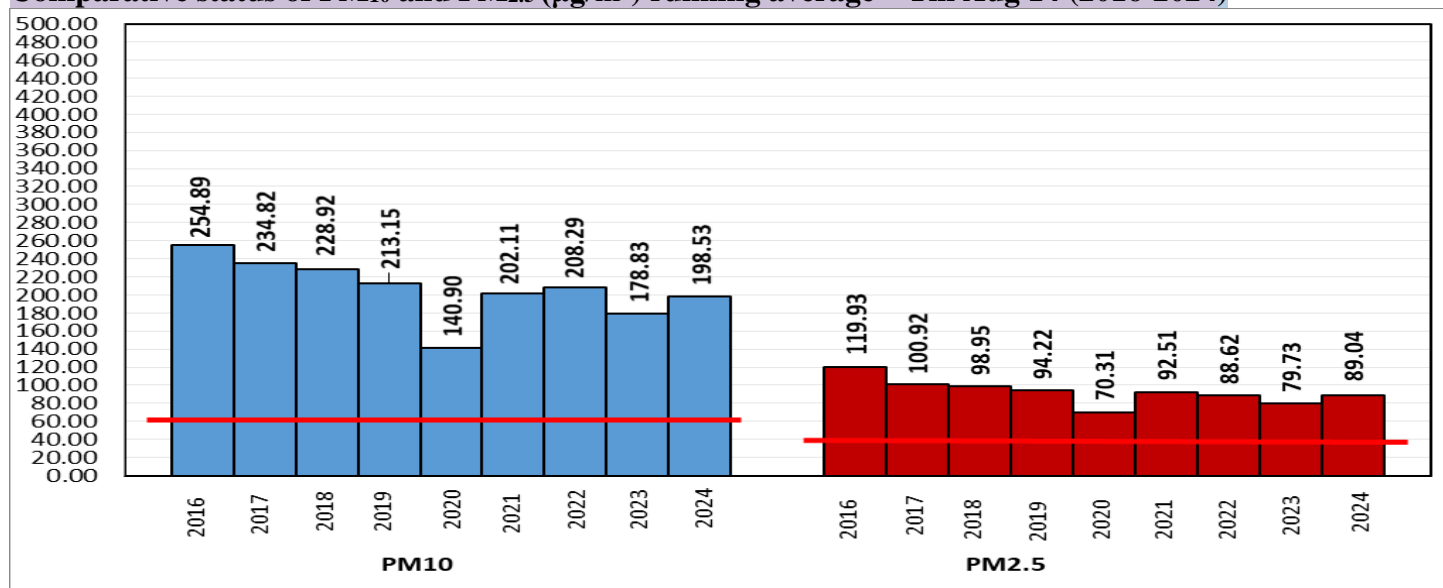

2024			2023			2022		
	Air Quality	AQI Value	Prominent Pollutant	Air Quality	AQI Value	Prominent Pollutant	Air Quality	AQI Value	Prominent Pollutant
Delhi	Satisfactory	71↓	CO, PM₁₀	Moderate	108↓	PM₁₀	Satisfactory	62↓	CO, PM₁₀, PM_{2.5}
Faridabad	Satisfactory	66↓	PM₁₀	Satisfactory	84↓	PM₁₀, PM_{2.5}	Satisfactory	90↓	PM₁₀, O₃, PM_{2.5}
Ghaziabad	Satisfactory	70↓	PM₁₀	Moderate	110↓	PM₁₀	Good	41↓	PM₁₀, NO₂
Greater Noida	Moderate	146↑	PM₁₀	Moderate	142↑	PM₁₀	Satisfactory	70↓	CO
Gurugram	Satisfactory	97↓	PM₁₀, CO	Moderate	109↑	PM_{2.5}	Satisfactory	78↑	PM₁₀
Noida	Satisfactory	55↓	PM₁₀	Moderate	102↓	PM₁₀, PM_{2.5}	Satisfactory	51↓	CO, PM₁₀, SO₂

*Data available for 38(2024), 33(2023), 33(2022) stations in Delhi today. # ↑, ↓ arrows indicate a decrease/increase as compared to the value on the previous day.

Comparative status of AQI - Delhi from 01 January to 15 Aug 2016-2024

Category	Year	2016	2017	2018	2019	2020	2021	2022	2023	2024	2016	2017	2018	2019	2020	2021	2022	2023	2024	
	No. of days	216	227	227	227	228	227	227	227	228	65	101	107	119	172	128	100	147	143	
Good (0–50)		0	2	0	0	2	0	0	0	0										
Satisfactory (51–100)		14	25	28	26	74	36	42	46	34										
Moderate (101–200)		51	74	79	93	96	92	58	101	109										
Poor (201–300)		91	90	86	74	39	59	105	56	49										
Very Poor (301–400)		54	36	28	27	15	34	21	21	33	151	126	120	108	56	99	127	80	85	
Severe (>401)		6	0	6	7	2	6	1	3	3										

Comparative status of PM₁₀ and PM_{2.5} (µg/m³) running average – Till Aug 14 (2016-2024)

*Red line shows the annual average concentration standards for PM₁₀ and PM_{2.5}.

▪ Daily Average of Particulates in Delhi (24 hourly average value; from 06:00am of 14.08.24 to 06:00 am of 15.08.24)

Date ↓ / parameter →	PM_{2.5} (µg/m³)	PM₁₀ (µg/m³)
14- Aug -2024	33↑	81↑