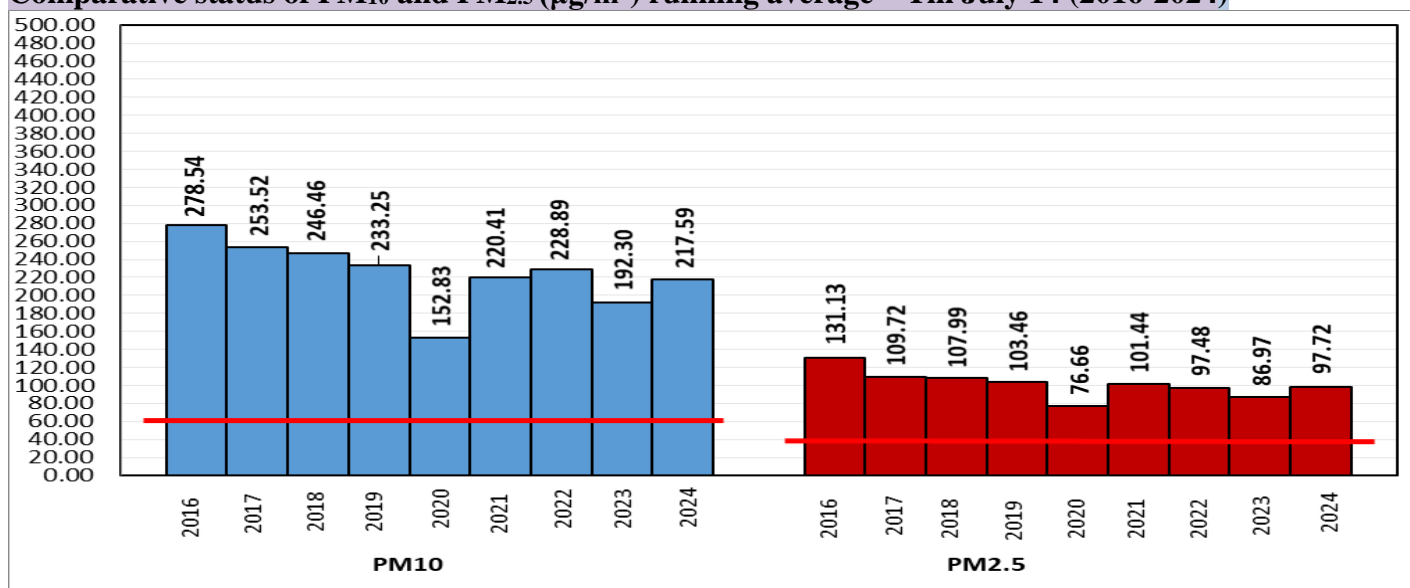

2024			2023			2022		
	Air Quality	AQI Value	Prominent Pollutant	Air Quality	AQI Value	Prominent Pollutant	Air Quality	AQI Value	Prominent Pollutant
Delhi	Moderate	109↑	PM₁₀, PM_{2.5}	Satisfactory	100↑	PM₁₀	Satisfactory	79↓	PM₁₀, PM_{2.5}
Faridabad	Moderate	110↑	PM₁₀, PM_{2.5}	Moderate	158↑	PM₁₀, PM_{2.5}	Moderate	113↑	PM₁₀
Ghaziabad	Moderate	108↓	PM₁₀, PM_{2.5}	Moderate	108↑	PM_{2.5}, PM₁₀	Satisfactory	68↓	PM₁₀
Greater Noida	Moderate	188↑	PM₁₀	Moderate	104↑	PM₁₀	Satisfactory	82↑	PM₁₀
Gurugram	Moderate	102↓	CO, PM₁₀, PM_{2.5}	Satisfactory	88↑	PM₁₀, PM_{2.5}	Satisfactory	74↓	PM₁₀
Noida	Satisfactory	88↑	PM₁₀, PM_{2.5}	Satisfactory	95↓	PM₁₀	Satisfactory	77↓	PM₁₀, CO

*Data available for 38(2024), 11(2023), 35(2022) stations in Delhi today. # ↑, ↓ arrows indicate a decrease/increase as compared to the value on the previous day.

Comparative status of AQI - Delhi from 01 January to 15 July 2016-2024

Category	Year	2016	2017	2018	2019	2020	2021	2022	2023	2024	2016	2017	2018	2019	2020	2021	2022	2023	2024	
	No. of days	189	196	196	196	197	196	196	196	197	2016	2017	2018	2019	2020	2021	2022	2023	2024	
Good (0-50)		0	0	0	0	1	0	0	0	0										
Satisfactory (51-100)		1	7	9	6	44	17	18	29	8	40	70	80	90	141	97	69	116	112	
Moderate (101-200)		39	63	71	84	96	80	51	87	104										
Poor (201-300)		89	90	82	72	39	59	105	56	49										
Very Poor (301-400)		54	36	28	27	15	34	21	21	33	149	126	116	106	56	99	127	80	85	
Severe (>401)		6	0	6	7	2	6	1	3	3										

Comparative status of PM₁₀ and PM_{2.5} (µg/m³) running average – Till July 14 (2016-2024)

*Red line shows the annual average concentration standards for PM₁₀ and PM_{2.5}.

Daily Average of Particulates in Delhi (24 hourly average value; from 06:00am of 14.07.24 to 06:00 am of 15.07.24)

Date ↓ / parameter →	PM_{2.5} (µg/m³)	PM₁₀ (µg/m³)
14- July -2024	55↑	126↑