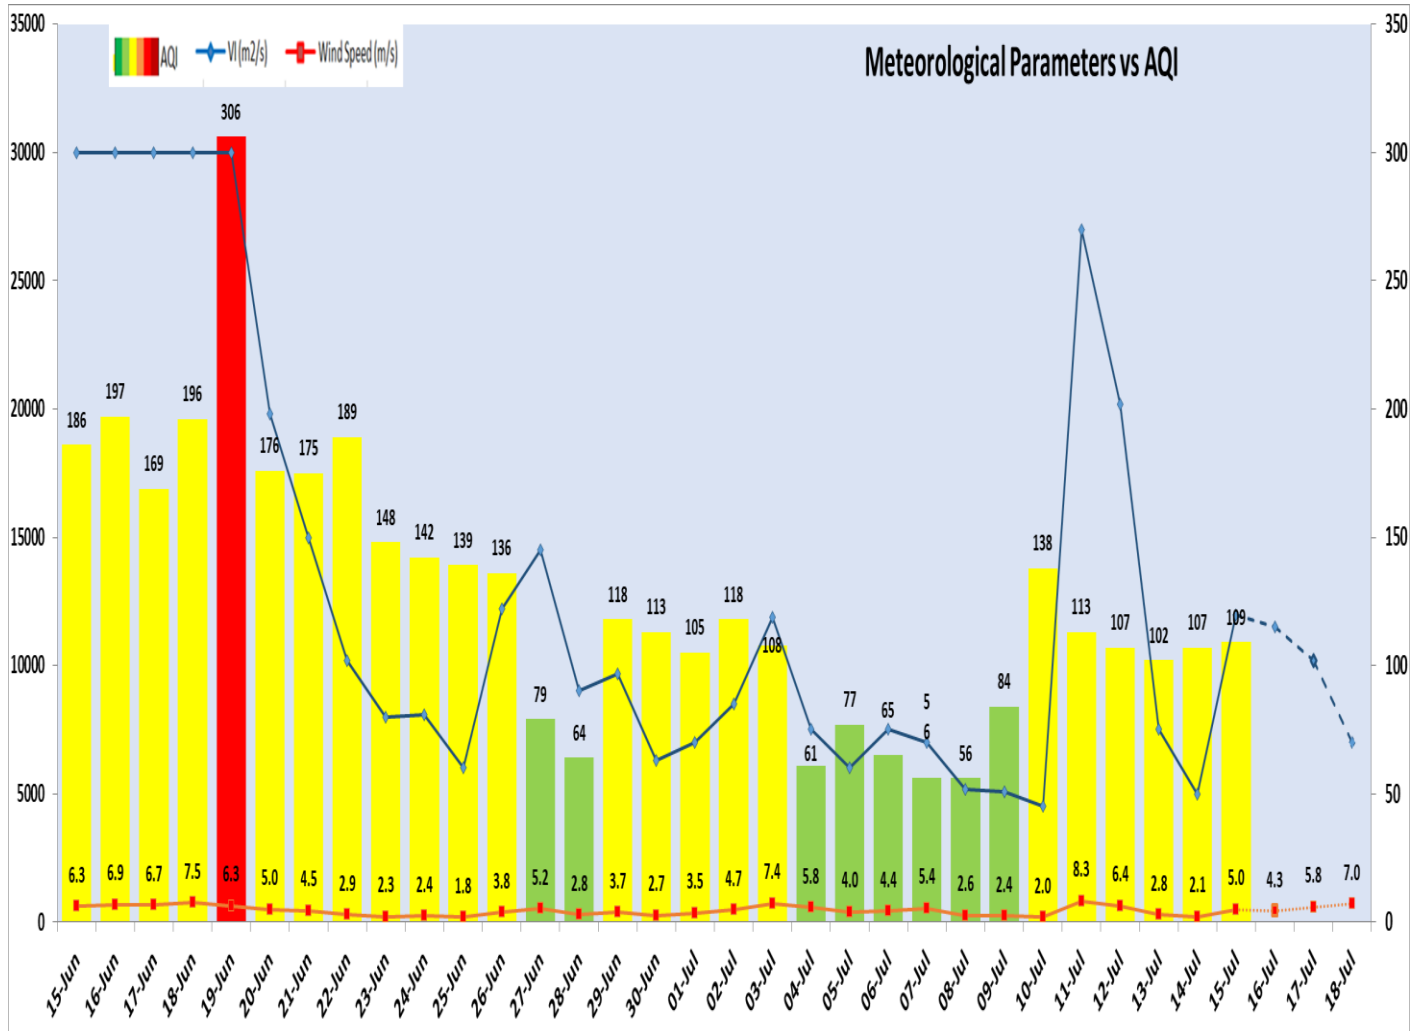

**Forecast by IITM(Delhi):**

	July 16, 2024	July 17, 2024	July 18, 2024
<b>AQI Category</b>	Satisfactory	Satisfactory	Satisfactory

**Wind Forecast for Delhi:**

	Wind speed (at surface) in km/h		Wind speed (at 900 m) in km/h	Wind Direction	
	As per IMD (range)	As per windy.com (at 16:00 hrs.)	As per windy.com (at 16:00hrs)	As per IMD	As per windy.com at 900m
July 16, 2024	16	08	10	SE	E
July 17, 2024	14-20	09	11	SE	E
July 18, 2024	10-12	05	09	SE/SSE	SE

Delhi Temperature in (°C)		
Date	Minimum	Maximum
12-07-2024	29.6	38.8
13-07-2024	25.0	34.3
14-07-2024	27.6	35.6
15-07-2024	29.0	37.1

▪ **\*Hotspots for Today**

City	Station Name	AQI value	Air Quality	Prominent Pollutant
Delhi	Mundka, Delhi - DPCC	181	Moderate	PM <sub>10</sub>
	Dr. Karni Singh Shooting Range, Delhi - DPCC	155	Moderate	PM <sub>2.5</sub>
	Sonia Vihar, Delhi - DPCC	150	Moderate	PM <sub>2.5</sub>
	R K Puram, Delhi - DPCC	144	Moderate	PM <sub>2.5</sub>
	Jahangirpuri, Delhi - DPCC	141	Moderate	PM <sub>10</sub>
Faridabad	New Industrial Town, Faridabad - HSPCB	126	Moderate	PM <sub>2.5</sub>
	Sector 30, Faridabad - HSPCB	120	Moderate	PM <sub>2.5</sub>
Gurugram	Sector-51, Gurugram - HSPCB	121	Moderate	PM <sub>10</sub>
Ghaziabad	Loni, Ghaziabad - UPPCB	134	Moderate	PM <sub>2.5</sub>
	Indirapuram, Ghaziabad - UPPCB	115	Moderate	PM <sub>10</sub>
Greater Noida	Knowledge Park - V, Greater Noida - UPPCB	252	Poor	PM <sub>10</sub>
Noida	Sector-116, Noida - UPPCB	113	Moderate	PM <sub>10</sub>
	Sector-1, Noida - UPPCB	100	Satisfactory	PM <sub>10</sub>