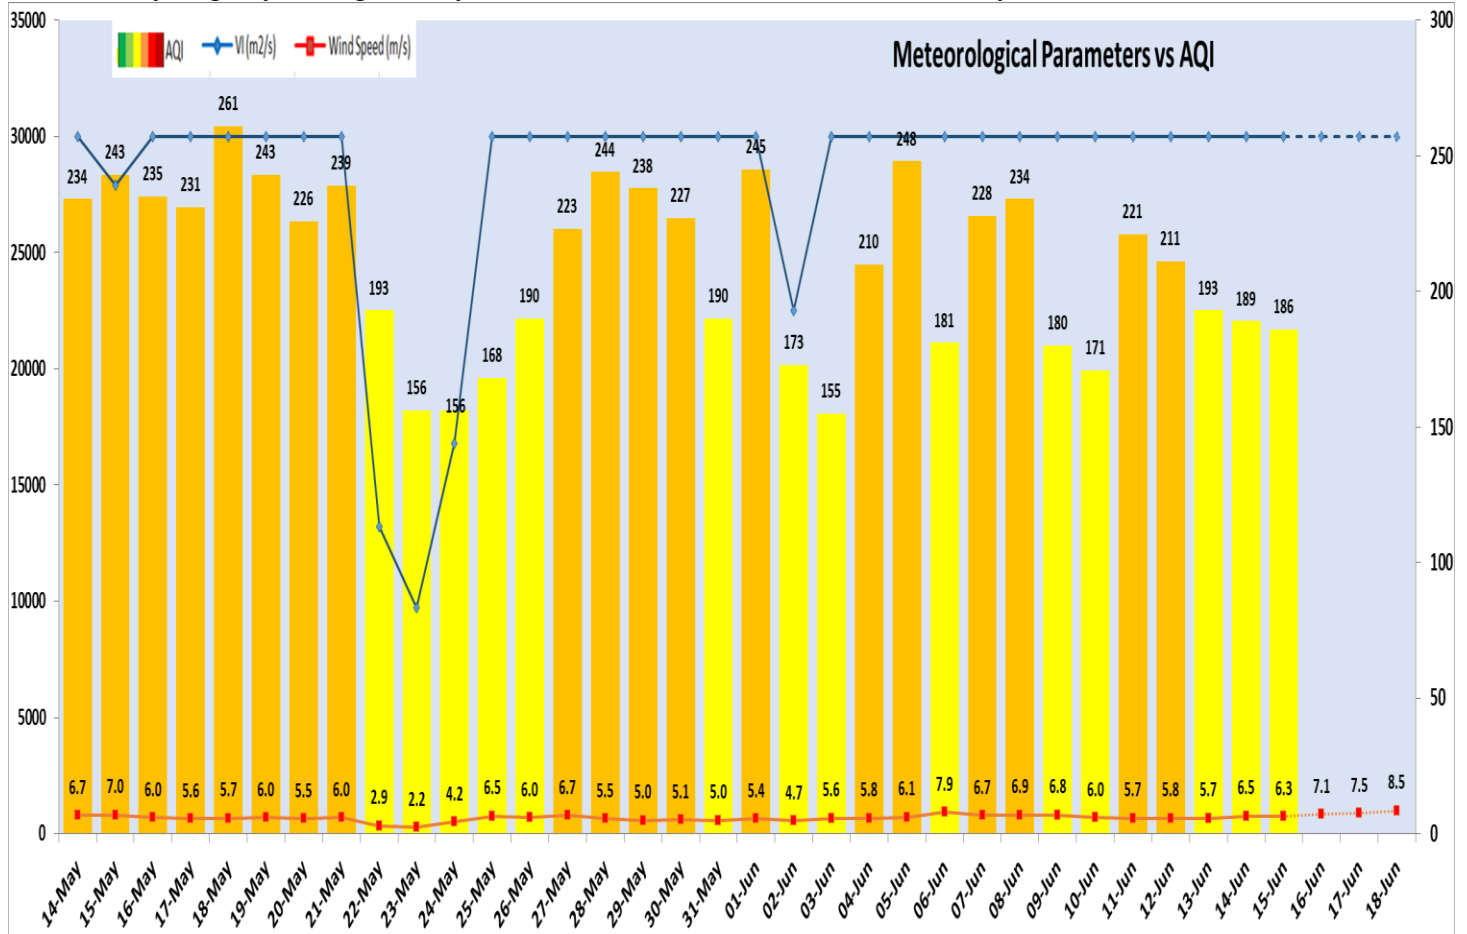

Comparative status of PM₁₀ and PM_{2.5} (µg/m³) running average – Till June 14 (2016-2024)

*Red line shows the annual average concentration standards for PM₁₀ and PM_{2.5}.

Daily Average of Particulates in Delhi (24 hourly average value; from 06:00am of 14.06.24 to 06:00 am of 15.06.24)

Forecast by IITM(Delhi):

	June 16, 2024	June 17, 2024	June 18, 2024
AQI Category	Moderate	Poor	Poor

Wind Forecast for Delhi:

	Wind speed (at surface) in km/h		Wind speed (at 900 m) in km/h	Wind Direction	
	As per IMD (range)	As per windy.com (at 16:00 hrs.)	As per windy.com (at 16:00hrs)	As per IMD	As per windy.com at 900m
June 16, 2024	30-40	23	35	WNW/W	W
June 17, 2024	25-35	22	36	WNW/W	W
June 18, 2024	24-30	23	36	WNW/W	W

Delhi Temperature in (°C)

Date	Minimum	Maximum
12-06-2024	28.5	43.8
13-06-2024	29.4	44.7
14-06-2024	33.3	44.8
15-06-2024	32.2	44.6

▪ ***Hotspots for Today**

City	Station Name	AQI value	Air Quality	Prominent Pollutant
Delhi	Chandni Chowk, Delhi - IITM	307	Very Poor	PM _{2.5}
	Anand Vihar, Delhi - DPCC	286	Poor	PM ₁₀
	Shadipur, Delhi - CPCB	249	Poor	PM ₁₀
	Mundka, Delhi - DPCC	231	Poor	PM ₁₀
	DTU, Delhi - CPCB	225	Poor	PM ₁₀
Faridabad	New Industrial Town, Faridabad - HSPCB	294	Poor	PM ₁₀
	Sector 11, Faridabad - HSPCB	207	Poor	PM _{2.5}
Gurugram	Vikas Sadan, Gurugram - HSPCB	309	Very Poor	PM _{2.5}
	Teri Gram, Gurugram - HSPCB	289	Poor	PM _{2.5}
Ghaziabad	Loni, Ghaziabad - UPPCB	246	Poor	PM ₁₀
	Indirapuram, Ghaziabad - UPPCB	194	Moderate	PM ₁₀
Greater Noida	Knowledge Park - V, Greater Noida - UPPCB	239	Poor	PM ₁₀
Noida	Sector-1, Noida - UPPCB	203	Poor	PM ₁₀
	Sector-116, Noida - UPPCB	189	Moderate	PM ₁₀