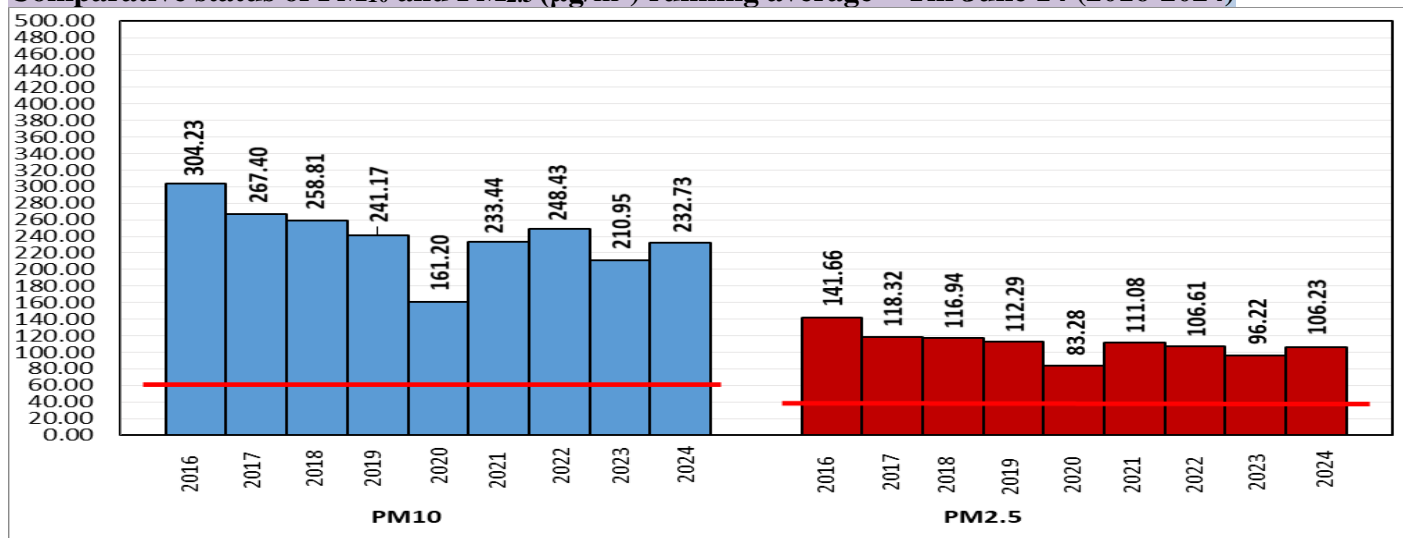

Central Pollution Control Board

Air Quality Status for Delhi & NCR

Dated – June 15, 2024

Current Air Quality Status:

Air Quality Index (AQI) (Average of past 24 hours at 4 PM) in comparison with last two years

	2024			2023			2022		
	Air Quality	AQI Value	Prominent Pollutant	Air Quality	AQI Value	Prominent Pollutant	Air Quality	AQI Value	Prominent Pollutant
Delhi	Moderate	186↓	PM _{2.5} , PM ₁₀	Moderate	154↓	PM ₁₀ , PM _{2.5}	Moderate	153↓	PM _{2.5} , PM ₁₀
Faridabad	Moderate	163↓	PM _{2.5} , PM ₁₀	Moderate	124↓	PM _{2.5}	Moderate	137↑	PM _{2.5} , PM ₁₀
Ghaziabad	Moderate	180↓	PM ₁₀	Moderate	160↓	PM ₁₀	Moderate	179↓	PM ₁₀
Greater Noida	Poor	239↓	PM ₁₀	Moderate	196↓	PM ₁₀	Moderate	163↓	PM ₁₀
Gurugram	Poor	255↑	PM _{2.5}	Moderate	173↓	PM _{2.5}	Moderate	175↓	PM _{2.5} , PM ₁₀
Noida	Moderate	188↓	PM ₁₀	Moderate	193↓	NO ₂ , PM ₁₀	Moderate	175↓	CO, PM ₁₀

Comparative status of PM₁₀ and PM_{2.5} (µg/m³) running average – Till June 14 (2016-2024)

*Red line shows the annual average concentration standards for PM₁₀ and PM_{2.5}.

Daily Average of Particulates in Delhi (24 hourly average value; from 06:00am of 14.06.24 to 06:00 am of 15.06.24)