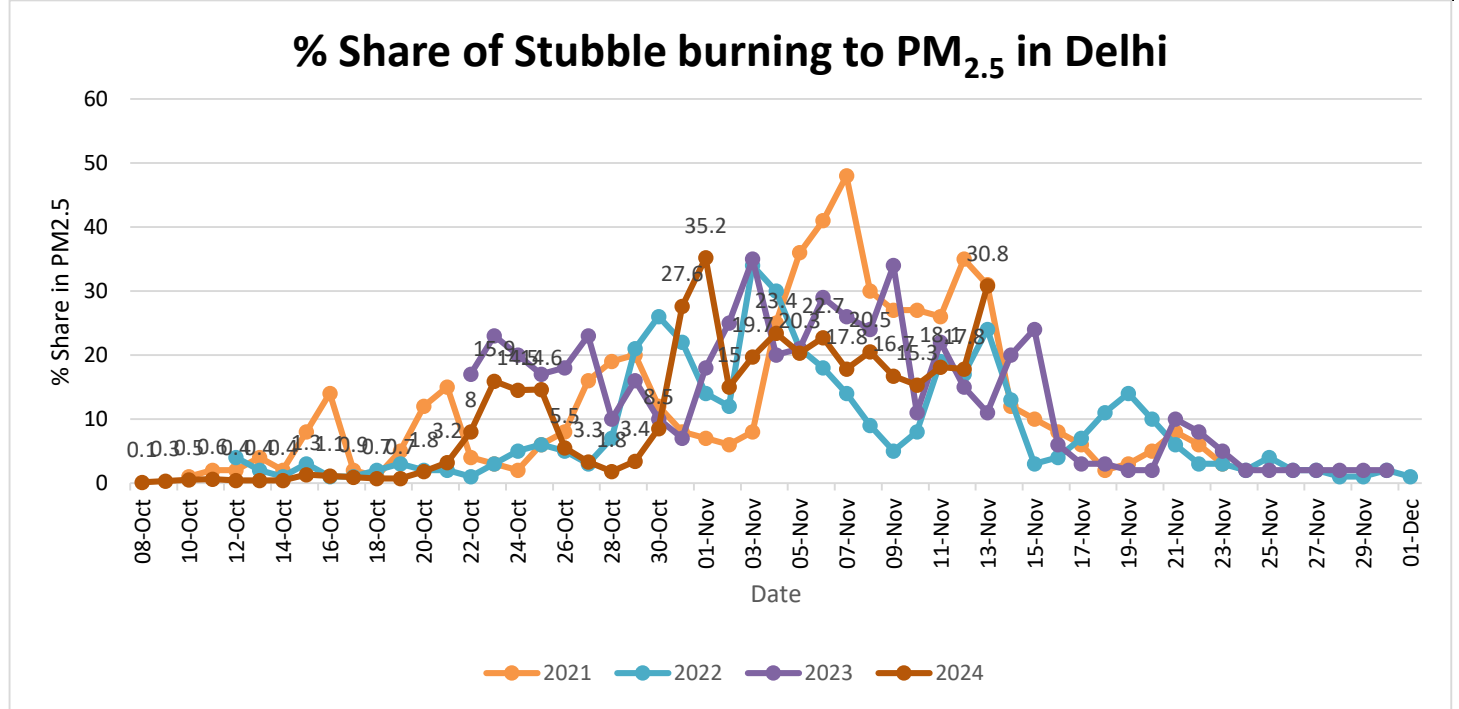

Delhi	Dwarka-Sector 8, Patparganj, Mundka, Nehru Nagar, Punjabi Bagh	Ghaziabad	Loni, Vasundhara, Indirapuram
Faridabad	Sector- 16A, New Industrial Town, Sector 11	Greater Noida	Knowledge Park - V
Gurugram	Vikas Sadan, NISE Gwal Pahari	Noida	Sector - 62

Forecast by IITM(Delhi):

	Nov 15, 2024	Nov 16, 2024	Nov 17, 2024
AQI Category	Very Poor	Very Poor	Very Poor

Wind Forecast for Delhi:

	Wind speed (at surface) in km/h		Wind speed (at 900 m) in km/h	Wind Direction	
	As per IMD (range)	As per windy.com (at 16:00 hrs.)	As per windy.com (at 16:00hrs)	As per IMD	As per windy.com at 900m
Nov 15, 2024	06-12	07	23	NW	NW
Nov 16, 2024	06-16	06	20	VAR	W
Nov 17, 2024	04-12	07	23	NW	NW

IMD Alert for Tomorrow (15.11.2024):

The air quality is likely to be in Very Poor category from 15.11.2024 to 17.11.2024. The predominant surface wind is likely to be coming from Northwest directions in Delhi with wind speed 06-12 kmph, smog/moderate to dense fog at few places likely in the morning, smog/mist is likely in the evening/night and mainly clear sky on 15.11.2024. Ventilation index is likely to be 11000 m²/s.

Active Fire Events (AFE):

Date	Punjab		Haryana	
	No. of AFE on the day	Total AFE since September 15	No. of AFE on the day	Total AFE since September 15
13.11.2024	509	7621	04	1024
13.11.2023	1624	26341	44	1857
13.11.2022	2175	45319	132	3111

% Share of Stubble burning to PM_{2.5} in Delhi

13.11.2024 *As per IITM, the impact of stubble burning is ~ 30.8 %