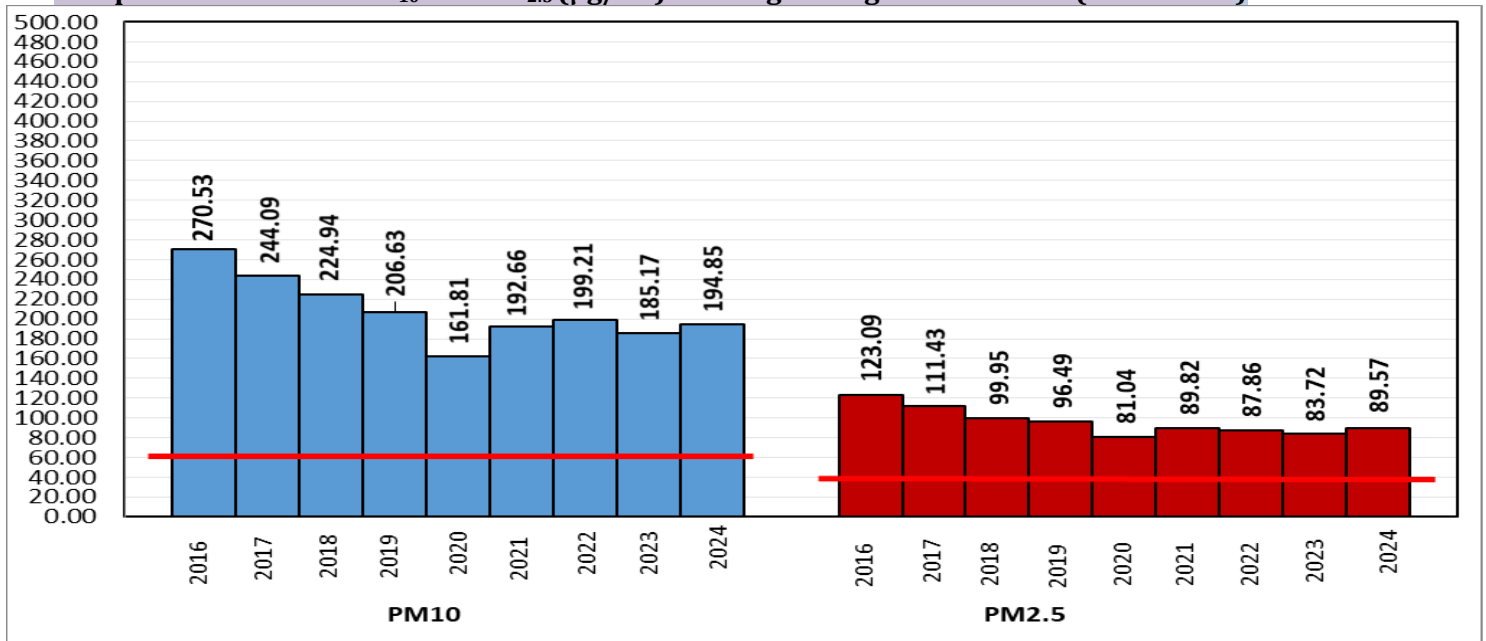

2024			2023			2022		
	Air Quality	AQI Value	Prominent Pollutant	Air Quality	AQI Value	Prominent Pollutant	Air Quality	AQI Value	Prominent Pollutant
Delhi	Severe	424↑	PM_{2.5}	Very Poor	397↑	PM_{2.5}, PM₁₀	Poor	294↓	PM_{2.5}, PM₁₀
Faridabad	Poor	270↑	PM_{2.5}	Very Poor	384↑	PM₁₀, PM_{2.5}	Very Poor	316↑	PM_{2.5}, PM₁₀
Ghaziabad	Very Poor	356↑	PM_{2.5}	Very Poor	356↑	PM_{2.5}	Poor	270↑	PM_{2.5}, PM₁₀
Greater Noida	Poor	264↓	PM_{2.5}, PM₁₀	Very Poor	348↑	PM_{2.5}	Poor	284↑	PM_{2.5}, PM₁₀
Gurugram	Very Poor	318↓	PM_{2.5}	Very Poor	386↑	PM_{2.5}	Poor	230↓	PM_{2.5}
Noida	Very Poor	347↓	PM_{2.5}	Very Poor	364↑	PM_{2.5}	Poor	250↑	PM_{2.5}, PM₁₀

*Data available for 39(2024), 35(2023), 37(2022) stations in Delhi today. # ↑, ↓ arrows indicate a decrease/increase as compared to the value on the previous day.

Comparative status of AQI - Delhi from 01 January to 14 Nov 2016-2024

Category	Year	2016	2017	2018	2019	2020	2021	2022	2023	2024	2016	2017	2018	2019	2020	2021	2022	2023	2024		
	No. of days	307	318	318	318	319	318	318	318	318	319	2016	2017	2018	2019	2020	2021	2022	2023	2024	
Good (0–50)		0	2	0	2	5	1	3	1	0											
Satisfactory (51–100)		23	45	53	57	95	72	65	60	66	110	149	158	175	224	197	160	206	201		
Moderate (101–200)		87	102	105	116	124	124	92	145	135											
Poor (201–300)		116	104	105	90	56	68	118	72	60											
Very Poor (301–400)		63	59	44	38	30	40	36	31	53	197	169	160	143	95	121	158	112	118		
Severe (>401)		18	6	11	15	9	13	4	9	5											

Comparative status of PM₁₀ and PM_{2.5} (µg/m³) running average - Till Nov 13 (2016-2024)

*Red line shows the annual average concentration standards for PM₁₀ and PM_{2.5}.

Daily Average of Particulates in Delhi (24 hourly average value; from 06:00am of 13.11.24 to 06:00 am of 14.11.24)

Date ↓ / parameter →	PM_{2.5} (µg/m³)	PM₁₀ (µg/m³)
13-Nov-2024	321↑	488↑