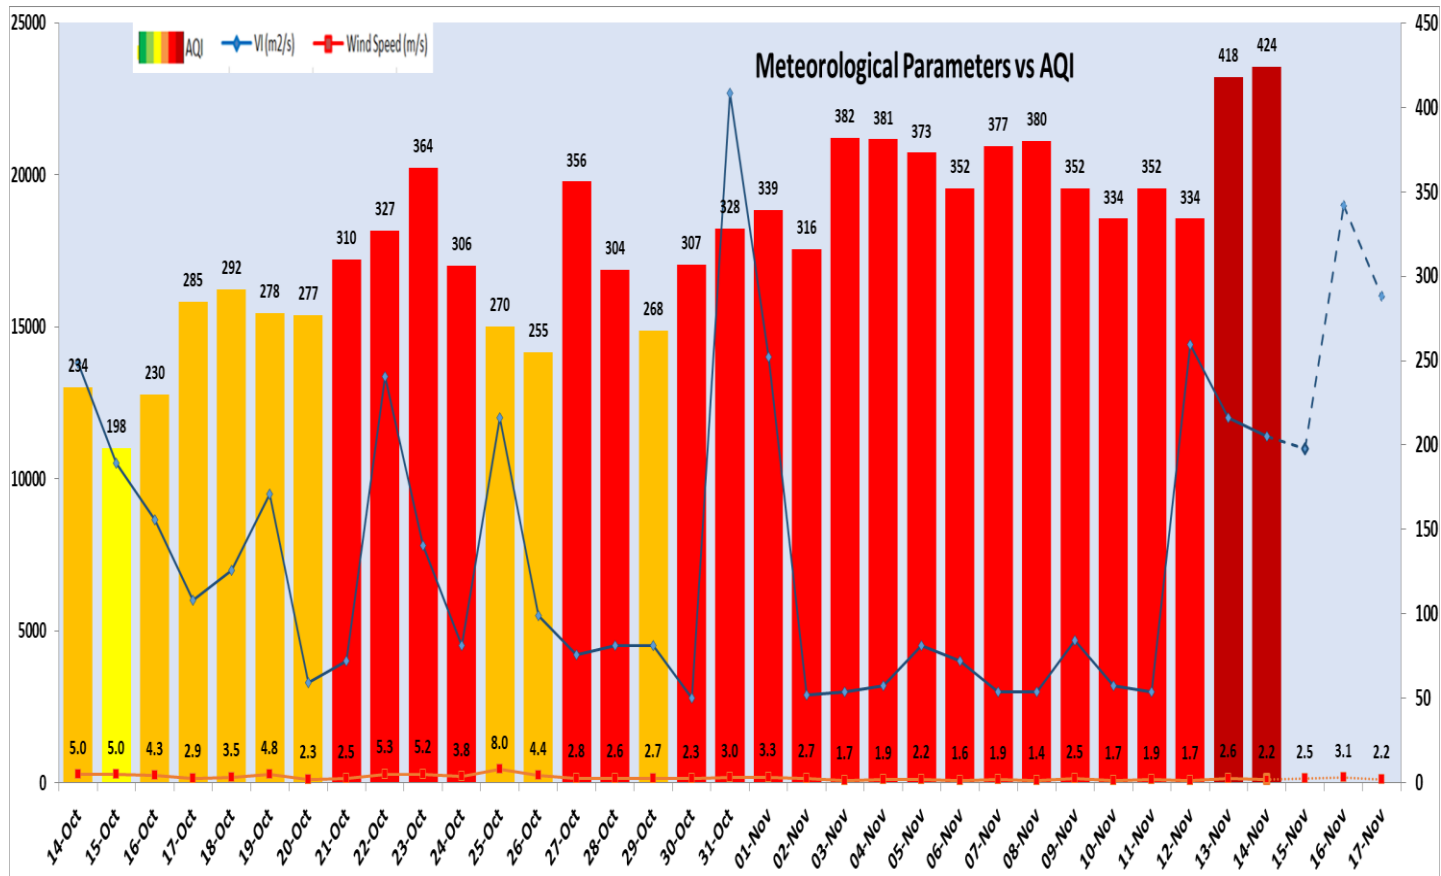

Delhi Temperature in (°C)

Date	Minimum	Maximum
11-11-2024	17.2	31.6
12-11-2024	17.9	32.4
13-11-2024	17.0	32.8
14-11-2024	16.1	27.8

* Source – IMD (08:30 hrs.)

*Hotspots for Today

City	Station Name	AQI value	Air Quality	Prominent Pollutant
Delhi	Dwarka-Sector 8, Delhi - DPCC	471	Severe	PM_{2.5}
	Patparganj, Delhi - DPCC	471	Severe	PM_{2.5}
	Mundka, Delhi - DPCC	469	Severe	PM_{2.5}
	Nehru Nagar, Delhi - DPCC	462	Severe	PM_{2.5}
	Punjabi Bagh, Delhi - DPCC	460	Severe	PM_{2.5}
Faridabad	Sector- 16A, Faridabad - HSPCB	349	Very Poor	PM_{2.5}
	New Industrial Town, Faridabad - HSPCB	345	Very Poor	PM_{2.5}
	Sector 11, Faridabad - HSPCB	284	Poor	PM_{2.5}
Gurugram	Vikas Sadan, Gurugram - HSPCB	364	Very Poor	PM_{2.5}
	NISE Gwal Pahari, Gurugram - IMD	351	Very Poor	PM_{2.5}
Ghaziabad	Loni, Ghaziabad - UPPCB	398	Very Poor	PM_{2.5}
	Vasundhara, Ghaziabad - UPPCB	378	Very Poor	PM_{2.5}
	Indirapuram, Ghaziabad - UPPCB	361	Very Poor	PM_{2.5}
Greater Noida	Knowledge Park - V, Greater Noida - UPPCB	293	Poor	PM₁₀
Noida	Sector - 62, Noida - IMD	377	Very Poor	PM_{2.5}