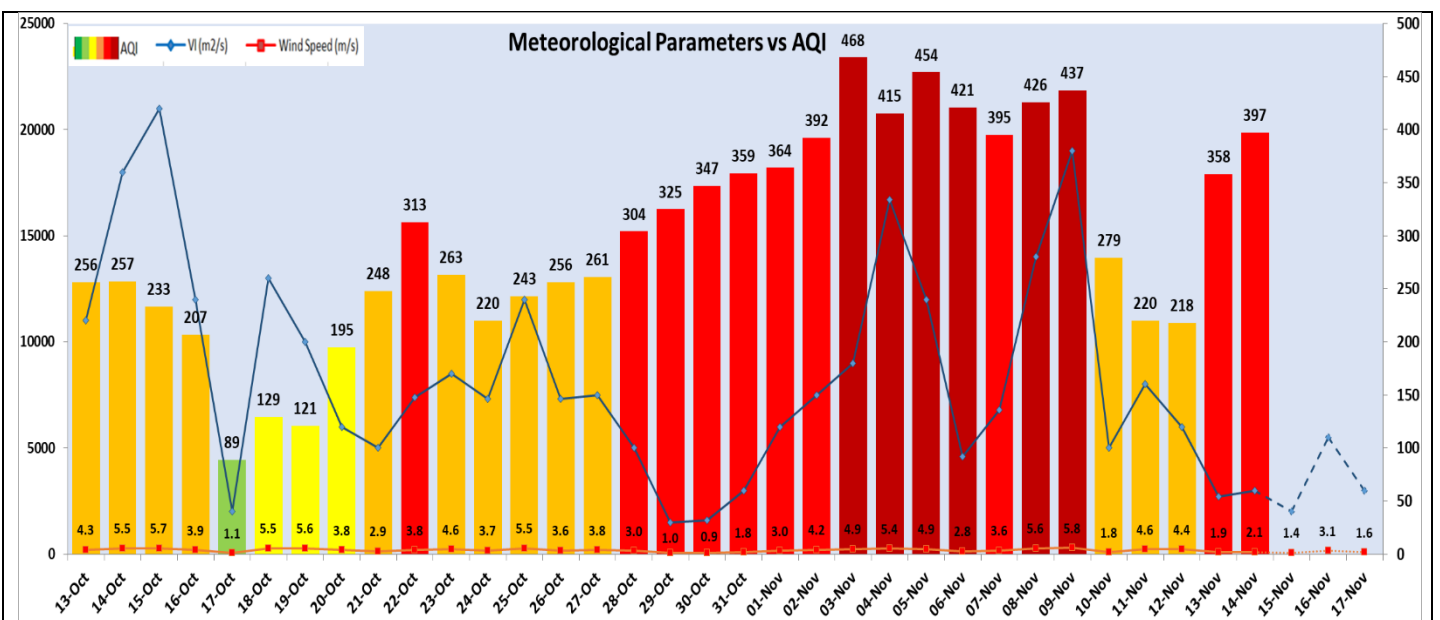

Hotspots for Today:

*Details given below

Delhi	Nehru Nagar, Anand Vihar, Dwarka-Sector 8, Mundka, Jahangirpuri	Ghaziabad	Indirapuram , Loni
Faridabad	New Industrial Town , Sector- 16A, Sector-30	Greater Noida	Knowledge Park -III
Gurugram	Sector-51	Noida	Sector – 62

Forecast by IITM (Delhi):

	Nov 15, 2023	Nov 16, 2023	Nov 17, 2023
AQI Category	Very Poor	Very Poor	Very Poor

Wind Forecast for Delhi:

	Wind speed (at surface) in km/h		Wind speed (at 900 m) in km/h	Wind Direction	
	As per IMD (range)	As per windy.com (at 16:00 hrs.)	As per windy.com (at 16:00hrs)	As per IMD	As per windy.com at 900m
Nov 15. 2023	04	09	06	NW/ NE	N
Nov 16. 2023	08	04	06	E	NE
Nov 17. 2023	04-06	05	10	E/NE	E

IMD Alert for Tomorrow (15.11.2023):

The air quality is likely to remain in Very Poor category from 15.11.2023 to 17.11.2023. The predominant surface wind is likely to be coming from Northwest/Northeast directions in Delhi with wind speed up to 04 kmph, mainly clear sky and shallow fog in the morning on 15.11.2023. Ventilation index is likely to be 2000 m²/s.

Active Fire Events (AFEs):

Date	Punjab		Haryana	
	Nos. on the day	Total since September 15	Nos. on the day	Total since September 15
13.11.2023	1624	26341	44	1857
13.11.2022	2175	45319	132	3111
13.11.2021	3742	62863	210	5400

*As per IITM, the impact of stubble burning is ~11%↓