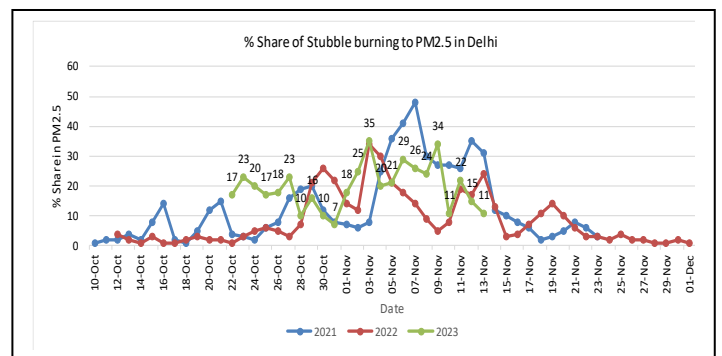

Hotspots for Today:

*Details given below

Delhi	Nehru Nagar, Anand Vihar, Dwarka-Sector 8, Mundka, Jahangirpuri	Ghaziabad	Indirapuram , Loni
Faridabad	New Industrial Town , Sector- 16A, Sector-30	Greater Noida	Knowledge Park -III
Gurugram	Sector-51	Noida	Sector – 62

Forecast by IITM (Delhi):

	Nov 15, 2023	Nov 16, 2023	Nov 17, 2023
AQI Category	Very Poor	Very Poor	Very Poor

Wind Forecast for Delhi:

	Wind speed (at surface) in km/h		Wind speed (at 900 m) in km/h	Wind Direction	
	As per IMD (range)	As per windy.com (at 16:00 hrs.)	As per windy.com (at 16:00hrs)	As per IMD	As per windy.com at 900m
Nov 15. 2023	04	09	06	NW/ NE	N
Nov 16. 2023	08	04	06	E	NE
Nov 17. 2023	04-06	05	10	E/NE	E

IMD Alert for Tomorrow (15.11.2023):

The air quality is likely to remain in Very Poor category from 15.11.2023 to 17.11.2023. The predominant surface wind is likely to be coming from Northwest/Northeast directions in Delhi with wind speed up to 04 kmph, mainly clear sky and shallow fog in the morning on 15.11.2023. Ventilation index is likely to be 2000 m²/s.

Active Fire Events (AFEs):

Date	Punjab		Haryana	
	Nos. on the day	Total since September 15	Nos. on the day	Total since September 15
13.11.2023	1624	26341	44	1857
13.11.2022	2175	45319	132	3111
13.11.2021	3742	62863	210	5400

*As per IITM, the impact of stubble burning is ~11%↓