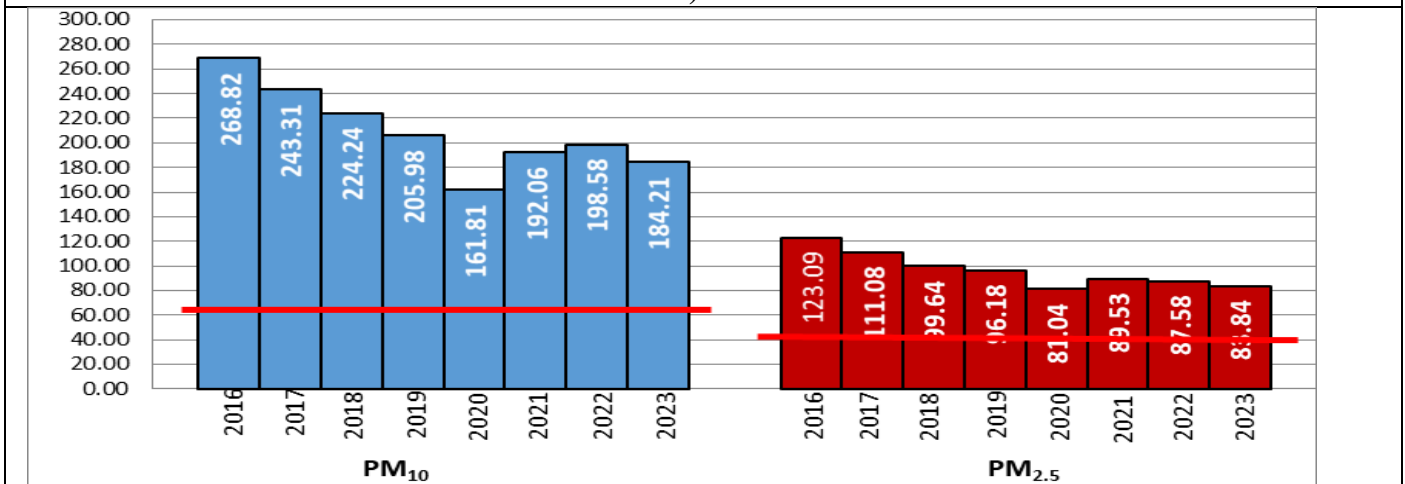

2023			2022			2021(Covid- Year)		
	Air Quality	AQI Value	Prominent Pollutant	Air Quality	AQI Value	Prominent Pollutant	Air Quality	AQI Value	Prominent Pollutant
Delhi	Very Poor	397 ↑	PM2.5, PM10	Poor	294 ↓	PM2.5, PM10	Very Poor	330 ↓	PM10, PM2.5
Faridabad	Very Poor	384 ↑	PM10, PM2.5	Very Poor	316 ↑	PM2.5, PM10	Poor	298 ↓	PM2.5
Ghaziabad	Very Poor	356 ↑	PM2.5	Poor	270 ↑	PM2.5, PM10	Very Poor	331 ↓	PM2.5
Greater Noida	Very Poor	348 ↑	PM2.5	Poor	284 ↑	PM2.5, PM10	Very Poor	310 ↓	PM2.5
Gurugram	Very Poor	386 ↑	PM2.5	Poor	230 ↓	PM2.5	Poor	287 ↓	PM10, PM2.5
Noida	Very Poor	364 ↑	PM2.5	Poor	250 ↑	PM2.5, PM10	Very Poor	321 ↓	PM10, PM2.5

*Data available for 35(2023), 37(2022), 36(2021) stations in Delhi today. # ↑, ↓ arrows indicate a decrease/increase as compared to the value on the previous day.

Comparative status of AQI - Delhi from 01 January to 14 November 2016-2023

Category	Year	2016	2017	2018	2019	2020	2021	2022	2023	2016	2017	2018	2019	2020	2021	2022	2023
	No. of days	307	318	318	318	319	318	318	318	2016	2017	2018	2019	2020	2021	2022	2023
Good (0-50)		0	2	0	2	4	1	3	1								
Satisfactory (51-100)		24	45	53	58	96	72	65	60	110	151	157	175	224	197	160	206
Moderate (101-200)		86	104	104	115	124	124	92	145								
Poor (201-300)		116	102	104	90	56	69	118	72								
Very Poor (301-400)		63	60	46	38	30	39	36	31	197	167	161	143	95	121	158	112
Severe (>401)		18	5	11	15	9	13	4	9								

Comparative status of PM₁₀ and PM_{2.5} (µg/m³) running average - Till November 13 (2016-2023)

*Red line shows the annual average concentration standards for PM10 and PM2.5.

Daily Average of Particulates in Delhi

Date ↓ / parameter →	PM_{2.5} (µg/m³)	PM₁₀ (µg/m³)
13- November -2023	267 ↑	386 ↑