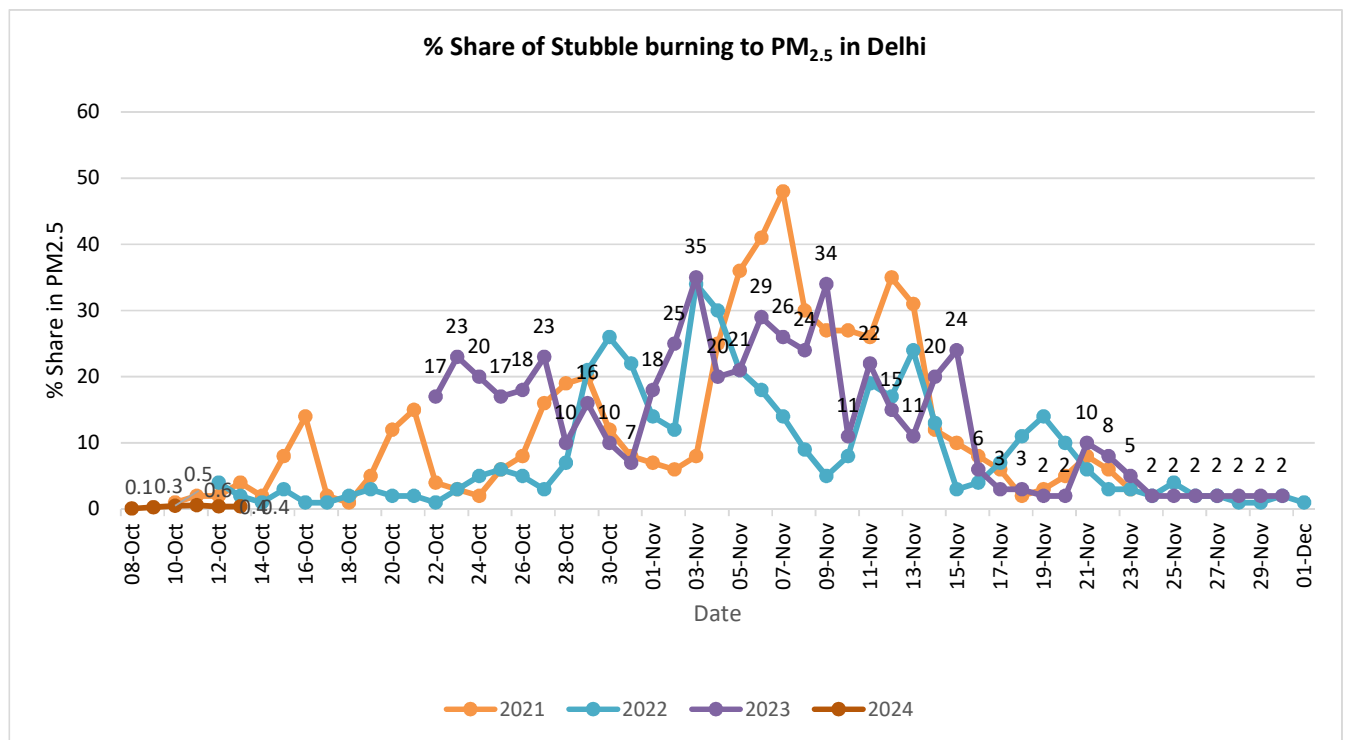

Hotspots for Today: *Details given below

Delhi	Anand Vihar, Patparganj, Wazirpur, Vivek Vihar, Dwarka-Sector 8	Ghaziabad	Loni
Faridabad	Sector 11, New Industrial Town	Greater Noida	Knowledge Park - V
Gurugram	Teri Gram	Noida	Sector-116, Sector - 125

Forecast by IITM(Delhi):

	Oct 15, 2024	Oct 16, 2024	Oct 17, 2024
AQI Category	Poor	Poor	Poor

Wind Forecast for Delhi:

	Wind speed (at surface) in km/h		Wind speed (at 900 m) in km/h	Wind Direction	
	As per IMD (range)	As per windy.com (at 16:00 hrs.)	As per windy.com (at 16:00hrs)	As per IMD	As per windy.com at 900m
Oct 15, 2024	04-12	09	28	VAR	NW
Oct 16, 2024	08-16	04	13	VAR	W
Oct 17, 2024	08-12	05	14	E/SE	W

IMD Alert for Tomorrow (15.10.2024):

The air quality is likely to remain in Poor category from 15.10.2024 to 17.10.2024. The predominant surface wind is likely to be coming from West/North directions in Delhi with wind speed 04-12 kmph and mainly clear sky on 15.10.2024. Ventilation index is likely to be 10800 m²/s.

Active Fire Events (AFEs):

Date	Punjab		Haryana	
	No. of AFE on the day	Total AFE since September 15	No. of AFE on the day	Total AFE since September 15
13.10.2024	162	872	90	468
13.10.2023	154	1230	29	374
13.10.2022	120	987	15	102

% Share of Stubble burning to PM_{2.5} in Delhi

*As per IITM, the impact of stubble burning is ~ 0.4%