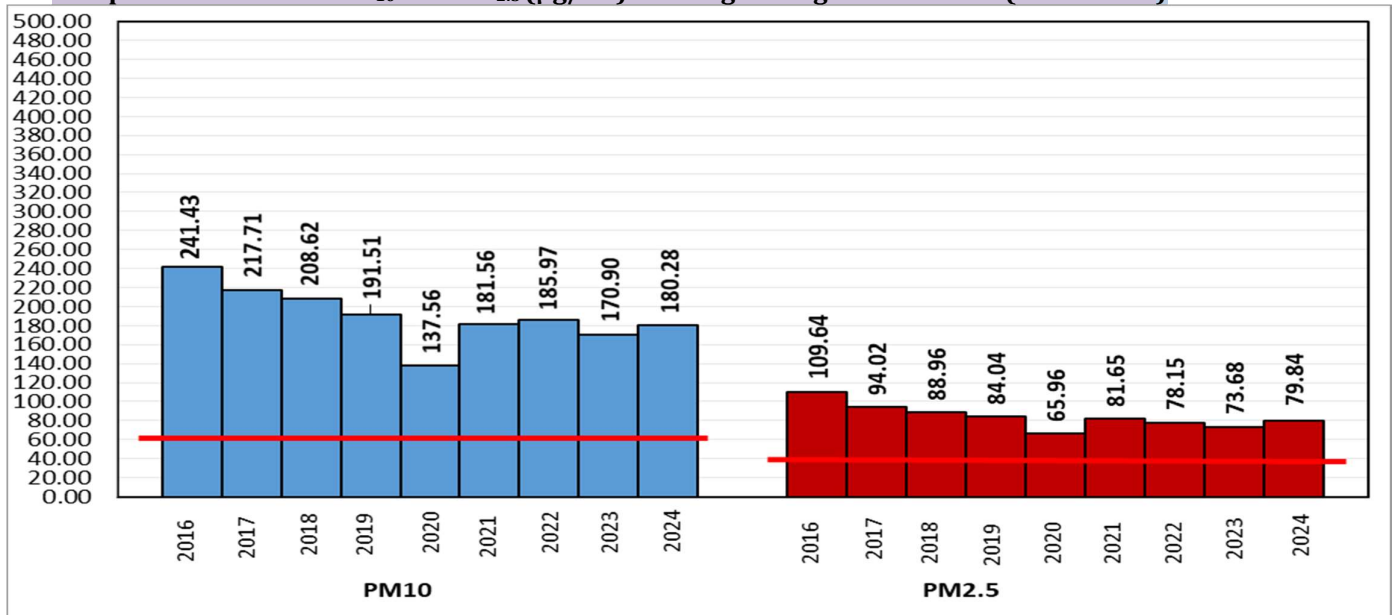

Central Pollution Control Board

Air Quality Status for Delhi & NCR

Dated – October 14, 2024

Current Air Quality Status:

Air Quality Index (AQI) (Average of past 24 hours at 4 PM) in comparison with last two years

	2024			2023			2022		
	Air Quality	AQI Value	Prominent Pollutant	Air Quality	AQI Value	Prominent Pollutant	Air Quality	AQI Value	Prominent Pollutant
Delhi	Poor	234↑	PM ₁₀ , PM _{2.5}	Poor	257↑	PM ₁₀ , NO ₂	Moderate	154↑	PM ₁₀ , PM _{2.5} , O ₃
Faridabad	Moderate	180↑	PM ₁₀ , CO, PM _{2.5}	Poor	267↑	PM _{2.5}	Moderate	163↑	PM ₁₀ , PM _{2.5}
Ghaziabad	Poor	271↑	PM _{2.5}	Poor	208↓	PM _{2.5} , PM ₁₀	Moderate	163↑	PM ₁₀ , PM _{2.5}
Greater Noida	Poor	274↑	PM ₁₀ , PM _{2.5}	Poor	264↓	PM ₁₀ , PM _{2.5}	Moderate	158↓	PM ₁₀
Gurugram	Moderate	108↓	PM _{2.5}	Moderate	156↓	PM _{2.5}	Moderate	169↑	PM ₁₀ , PM _{2.5} , O ₃
Noida	Poor	268↑	PM ₁₀ , PM _{2.5}	Poor	209↓	PM _{2.5} , PM ₁₀	Moderate	147↑	PM ₁₀ , PM _{2.5}

*Data available for 34(2024), 30(2023), 34(2022) stations in Delhi today. # ↑, ↓ arrows indicate a decrease/increase as compared to the value on the previous day.

Comparative status of AQI - Delhi from 01 January to 14 Oct 2016-2024

Comparative status of PM₁₀ and PM_{2.5} (µg/m³) running average - Till Oct 13 (2016-2024)

*Red line shows the annual average concentration standards for PM₁₀ and PM_{2.5}.

Daily Average of Particulates in Delhi (24 hourly average value; from 06:00am of 13.10.24 to 06:00 am of 14.10.24)