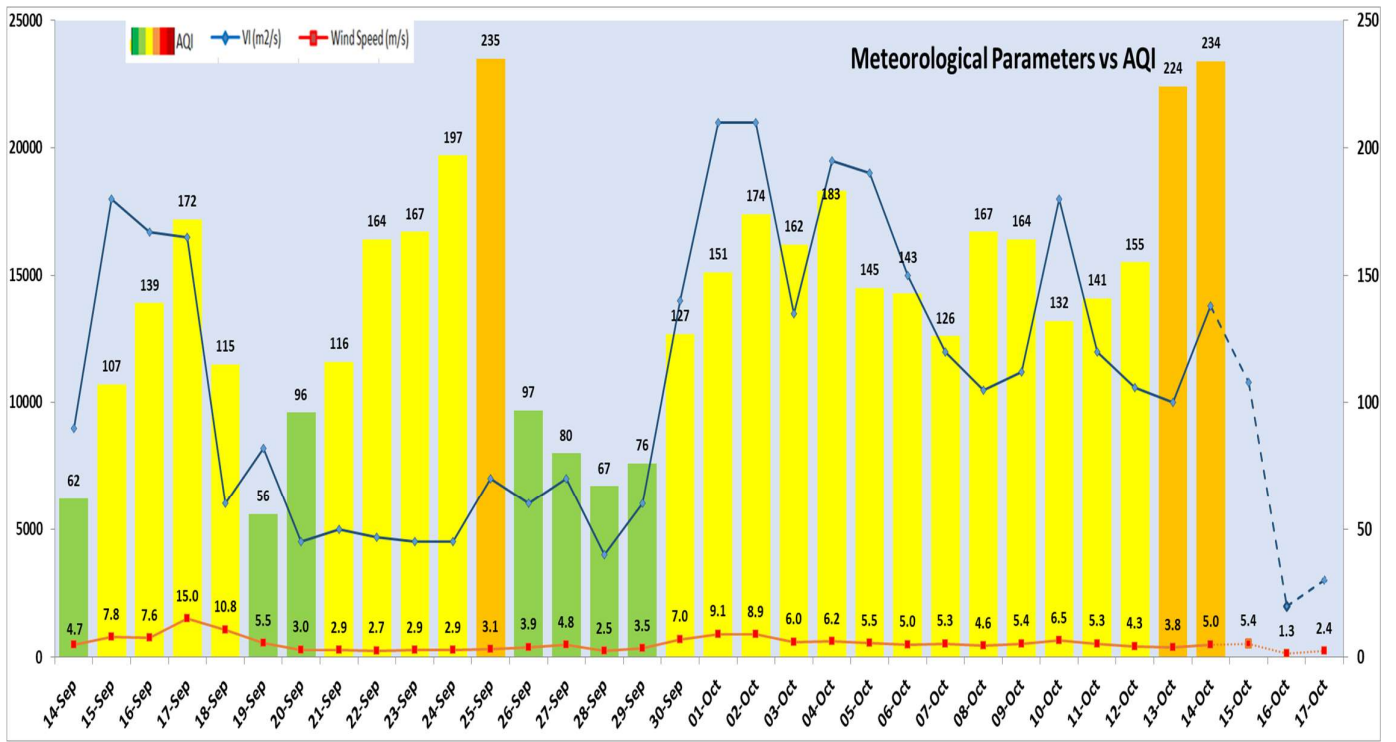

Delhi Temperature in (°C)

Date	Minimum	Maximum
11-10-2024	20.3	34.5
12-10-2024	18.6	33.6
13-10-2024	18.6	34.4
14-10-2024	18.6	35.1

*Hotspots for Today

City	Station Name	AQI value	Air Quality	Prominent Pollutant
Delhi	Anand Vihar, Delhi - DPCC	313	Very Poor	PM_{2.5}
	Patparganj, Delhi - DPCC	301	Very Poor	PM₁₀
	Wazirpur, Delhi - DPCC	295	Poor	PM₁₀
	Vivek Vihar, Delhi - DPCC	292	Poor	PM_{2.5}
	Dwarka-Sector 8, Delhi - DPCC	291	Poor	PM₁₀
Faridabad	Sector 11, Faridabad - HSPCB	269	Poor	PM_{2.5}
	New Industrial Town, Faridabad - HSPCB	210	Poor	PM₁₀
Gurugram	Teri Gram, Gurugram - HSPCB	110	Moderate	PM_{2.5}
Ghaziabad	Loni, Ghaziabad - UPPCB	335	Very Poor	PM_{2.5}
Greater Noida	Knowledge Park - V, Greater Noida - UPPCB	313	Very Poor	PM_{2.5}
Noida	Sector-116, Noida - UPPCB	320	Very Poor	PM₁₀
	Sector - 125, Noida - UPPCB	283	Poor	PM_{2.5}