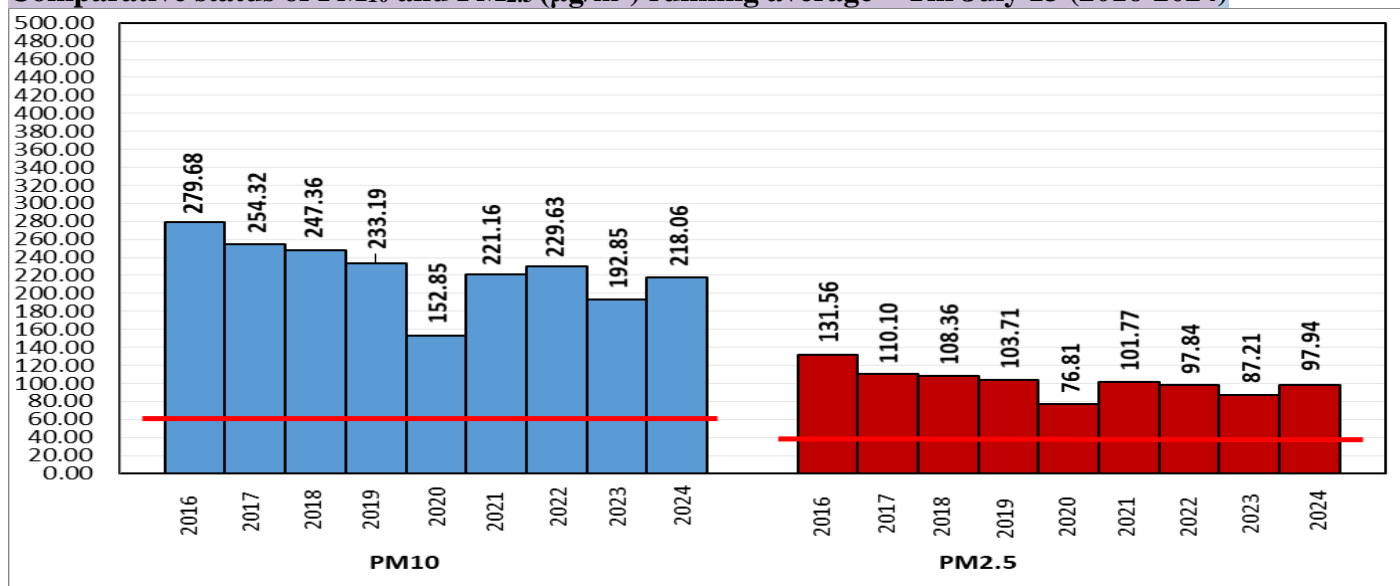

2024			2023			2022		
	Air Quality	AQI Value	Prominent Pollutant	Air Quality	AQI Value	Prominent Pollutant	Air Quality	AQI Value	Prominent Pollutant
Delhi	Moderate	107↑	PM₁₀, O₃	Satisfactory	73↓	CO, PM₁₀	Satisfactory	87↓	PM₁₀, PM_{2.5}
Faridabad	Satisfactory	98↓	NO₂, PM₁₀	Satisfactory	72↓	O₃, PM_{2.5}	Satisfactory	92↓	PM₁₀
Ghaziabad	Moderate	112↑	PM₁₀, PM_{2.5}	Satisfactory	59↑	PM_{2.5}, CO	Satisfactory	70↓	CO, PM₁₀
Greater Noida	Satisfactory	94↓	PM₁₀	Satisfactory	78↓	PM₁₀	Satisfactory	76	PM₁₀
Gurugram	Moderate	106↑	CO, PM₁₀	Satisfactory	75↓	CO	Satisfactory	80↓	PM₁₀
Noida	Satisfactory	77↓	PM₁₀	Moderate	150↑	PM₁₀	Satisfactory	79	PM₁₀, CO

*Data available for 34(2024), 33(2023), 35(2022) stations in Delhi today. # ↑, ↓ arrows indicate a decrease/increase as compared to the value on the previous day.

Comparative status of AQI - Delhi from 01 January to 14 July 2016-2024

Category	Year	2016	2017	2018	2019	2020	2021	2022	2023	2024	2016	2017	2018	2019	2020	2021	2022	2023	2024	
	No. of days	188	195	195	195	196	195	195	195	196	39	69	79	90	140	96	68	115	111	
Good (0-50)		0	0	0	0	1	0	0	0	0										
Satisfactory (51-100)		0	6	9	6	44	16	17	28	8										
Moderate (101-200)		39	63	70	84	95	80	51	87	103										
Poor (201-300)		89	90	82	71	39	59	105	56	49										
Very Poor (301-400)		54	36	28	27	15	34	21	21	33	149	126	116	105	56	99	127	80	85	
Severe (>401)		6	0	6	7	2	6	1	3	3										

Comparative status of PM₁₀ and PM_{2.5} (µg/m³) running average – Till July 13 (2016-2024)

*Red line shows the annual average concentration standards for PM₁₀ and PM_{2.5}.

Daily Average of Particulates in Delhi (24 hourly average value; from 06:00am of 13.07.24 to 06:00 am of 14.07.24)

Date ↓ / parameter →	PM_{2.5} (µg/m³)	PM₁₀ (µg/m³)
13- July -2024	37↑	91↓