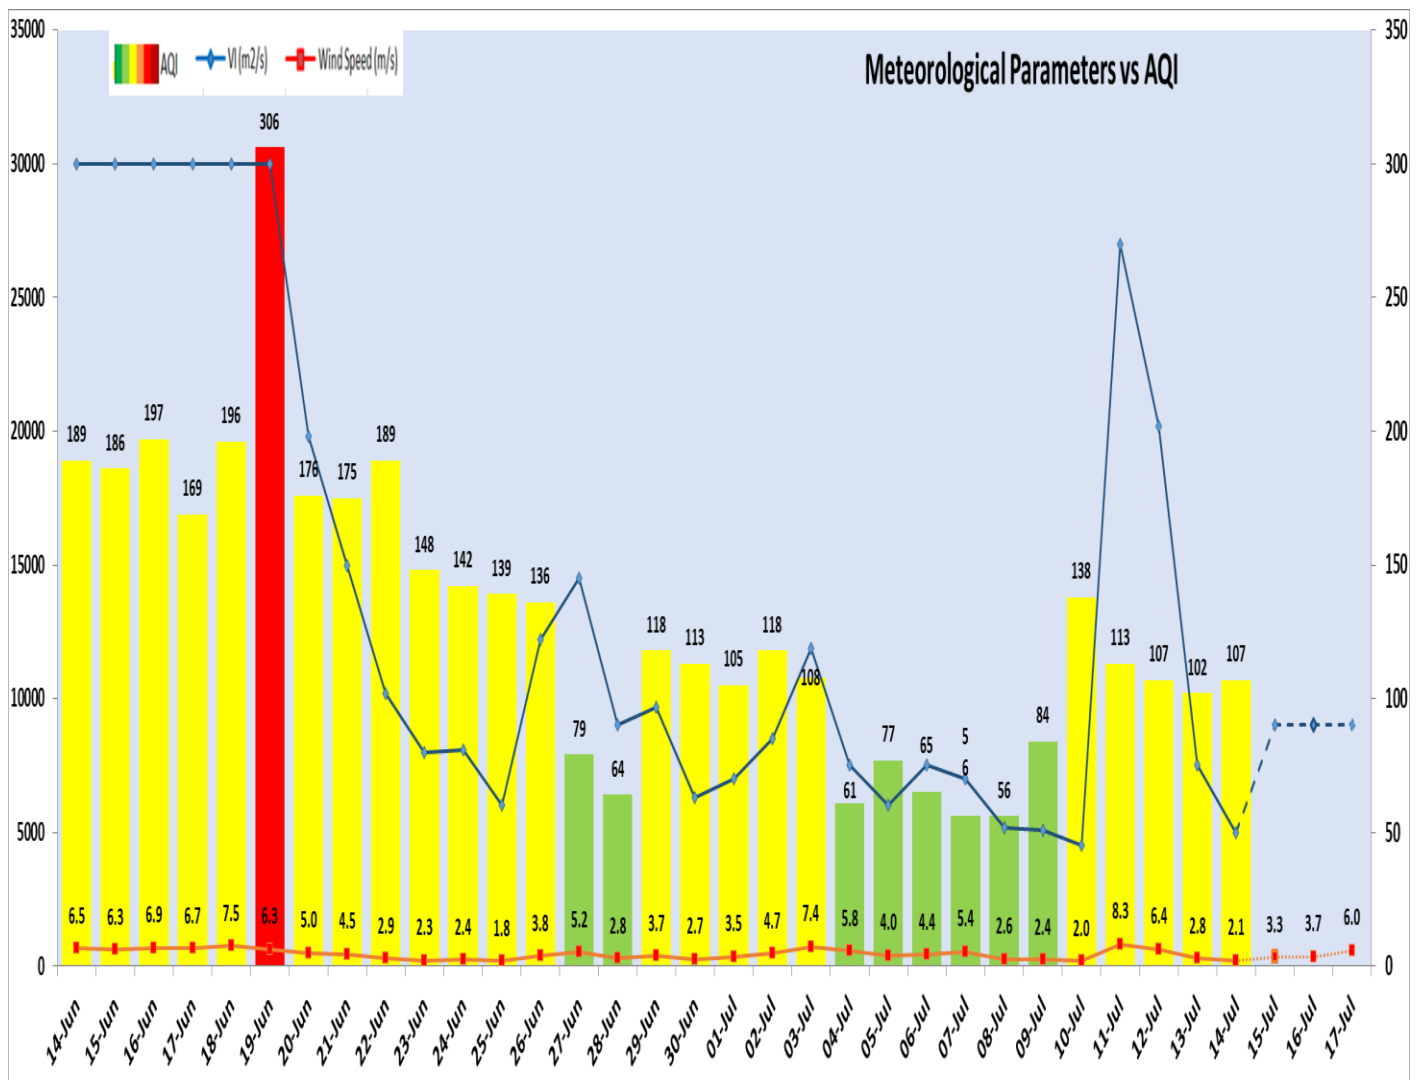

Forecast by IITM(Delhi):

	July 15, 2024	July 16, 2024	July 17, 2024
<b>AQI Category</b>	Moderate	Satisfactory	Satisfactory

Wind Forecast for Delhi:

	Wind speed (at surface) in km/h		Wind speed (at 900 m) in km/h	Wind Direction	
	As per IMD (range)	As per windy.com (at 16:00 hrs.)	As per windy.com (at 16:00hrs)	As per IMD	As per windy.com at 900m
July 15, 2024	12 TO16	12	18	SE	E
July 16, 2024	12 TO16	06	09	SE	E
July 17, 2024	16 TO 24	12	17	SE	E

Delhi Temperature in (°C)		
Date	Minimum	Maximum
11-07-2024	27.2	36.4
12-07-2024	29.6	38.8
13-07-2024	25.0	34.3
14-07-2024	27.6	35.6

▪ **\*Hotspots for Today**

City	Station Name	AQI value	Air Quality	Prominent Pollutant
Delhi	Mundka, Delhi - DPCC	161	Moderate	PM <sub>10</sub>
	NSIT Dwarka, Delhi - CPCB	150	Moderate	Ozone
	Anand Vihar, Delhi - DPCC	147	Moderate	PM <sub>10</sub>
	Jahangirpuri, Delhi - DPCC	146	Moderate	PM <sub>10</sub>
	Chandni Chowk, Delhi - IITM	141	Moderate	NO <sub>2</sub>
Faridabad	Sector 11, Faridabad - HSPCB	106	Moderate	PM <sub>10</sub>
	Sector 30, Faridabad - HSPCB	99	Satisfactory	PM <sub>10</sub>
Gurugram	Sector-51, Gurugram - HSPCB	120	Moderate	PM <sub>10</sub>
Ghaziabad	Loni, Ghaziabad - UPPCB	127	Moderate	PM <sub>2.5</sub>
	Sanjay Nagar, Ghaziabad - UPPCB	118	Moderate	PM <sub>10</sub>
Greater Noida	Knowledge Park - V, Greater Noida - UPPCB	114	Moderate	PM <sub>10</sub>
Noida	Sector - 62, Noida - IMD	93	Satisfactory	PM <sub>10</sub>
	Sector-1, Noida - UPPCB	90	Satisfactory	PM <sub>10</sub>
	Sector-116, Noida - UPPCB	89	Satisfactory	PM <sub>10</sub>