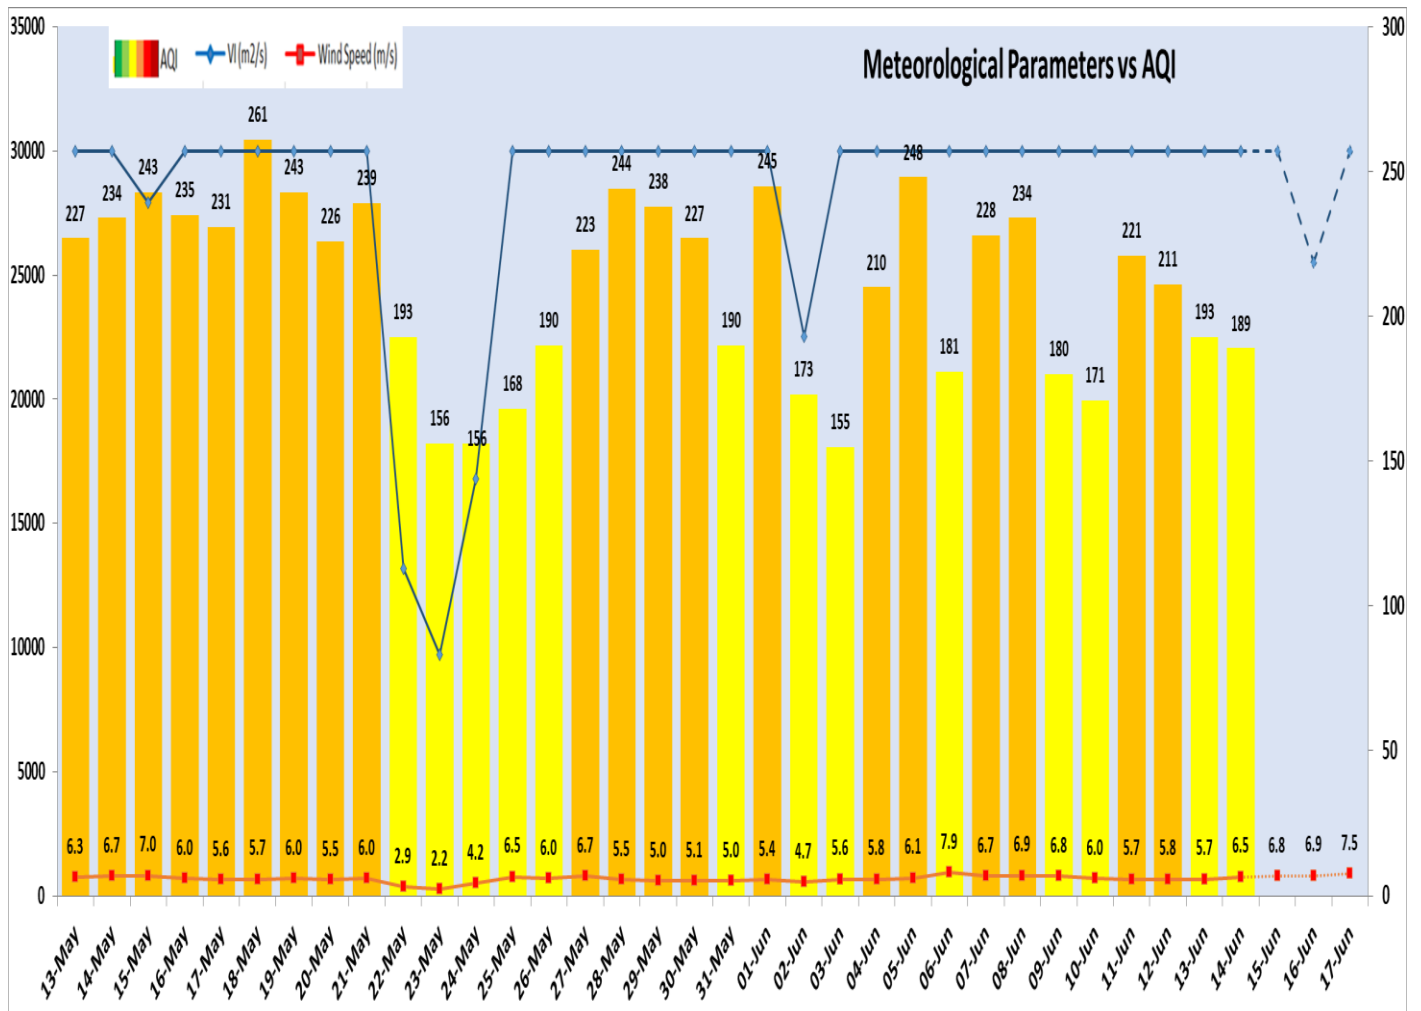

#### Daily Average of Particulates in Delhi (24 hourly average value; from 06:00am of 13.06.24 to 06:00 am of 14.06.24)

Date ↓ / parameter →	PM <sub>2.5</sub> (µg/m <sup>3</sup> )	PM <sub>10</sub> (µg/m <sup>3</sup> )
13- June -2024	45↓	193↓

**Forecast by IITM(Delhi):**

	June 15, 2024	June 16, 2024	June 17, 2024
<b>AQI Category</b>	Poor	Poor	Poor

**Wind Forecast for Delhi:**

	Wind speed (at surface) in km/h		Wind speed (at 900 m) in km/h	Wind Direction	
	As per IMD (range)	As per windy.com (at 16:00 hrs.)	As per windy.com (at 16:00hrs)	As per IMD	As per windy.com at 900m
June 15, 2024	24-28	23	35	W/WNW	W
June 16, 2024	22-26	21	31	W/WNW	W
June 17, 2024	24-30	22	34	W/WNW	W

Delhi Temperature in (°C)		
Date	Minimum	Maximum
11-06-2024	28.0	43.4
12-06-2024	28.5	43.8
13-06-2024	29.4	44.7
14-06-2024	33.3	44.8

▪ **\*Hotspots for Today**

City	Station Name	AQI value	Air Quality	Prominent Pollutant
Delhi	Chandni Chowk, Delhi - IITM	307	Very Poor	PM <sub>2.5</sub>
	Anand Vihar, Delhi - DPCC	298	Poor	PM <sub>10</sub>
	Shadipur, Delhi - CPCB	285	Poor	PM <sub>2.5</sub>
	Mundka, Delhi - DPCC	249	Poor	PM <sub>10</sub>
	Vivek Vihar, Delhi - DPCC	230	Poor	PM <sub>10</sub>
Faridabad	New Industrial Town, Faridabad - HSPCB	286	Poor	PM <sub>2.5</sub>
Gurugram	Vikas Sadan, Gurugram - HSPCB	276	Poor	PM <sub>2.5</sub>
	Teri Gram, Gurugram - HSPCB	269	Poor	PM <sub>2.5</sub>
Ghaziabad	Loni, Ghaziabad - UPPCB	243	Poor	PM <sub>10</sub>
	Indirapuram, Ghaziabad - UPPCB	223	Poor	PM <sub>10</sub>
Greater Noida	Knowledge Park - V, Greater Noida - UPPCB	283	Poor	PM <sub>10</sub>
Noida	Sector - 125, Noida - UPPCB	245	Poor	PM <sub>10</sub>
	Sector-1, Noida - UPPCB	216	Poor	PM <sub>10</sub>