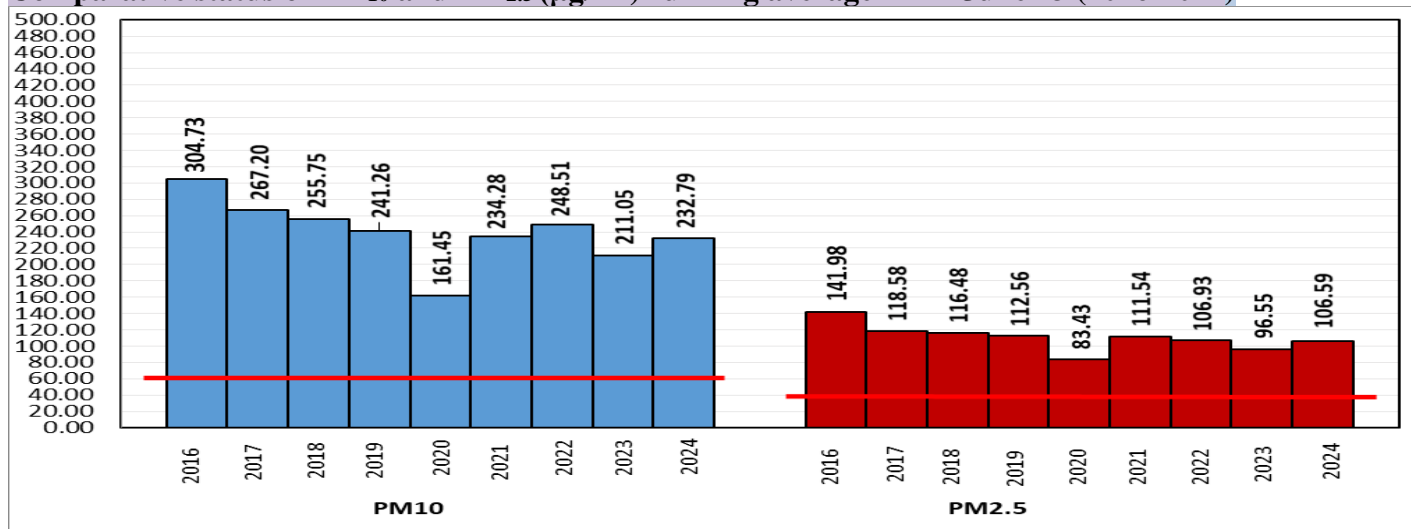

Air Quality Status for Delhi & NCR

Dated – June 14, 2024

Current Air Quality Status:

Air Quality Index (AQI) (Average of past 24 hours at 4 PM) in comparison with last two years

	2024			2023			2022		
	Air Quality	AQI Value	Prominent Pollutant	Air Quality	AQI Value	Prominent Pollutant	Air Quality	AQI Value	Prominent Pollutant
Delhi	Moderate	189↓	PM_{2.5}, PM₁₀	Poor	213↑	PM₁₀, PM_{2.5}	Poor	222↑	PM_{2.5}, PM₁₀
Faridabad	Moderate	165↓	PM_{2.5}, CO	Moderate	155↓	PM_{2.5}	Moderate	111↓	PM₁₀
Ghaziabad	Moderate	197↓	PM₁₀	Poor	206↑	PM₁₀	Poor	257↑	PM₁₀
Greater Noida	Poor	269↓	PM₁₀	Poor	238↑	PM₁₀	Poor	236↑	PM₁₀
Gurugram	Poor	229↑	PM_{2.5}	Poor	263↑	PM_{2.5}	Poor	233↑	PM_{2.5}, PM₁₀
Noida	Poor	212↓	PM₁₀	Poor	225↑	NO₂, PM₁₀	Poor	249↑	PM₁₀

*Data available for 38(2024), 37(2023), 35(2022) stations in Delhi today. # ↑, ↓ arrows indicate a decrease/increase as compared to the value on the previous day.

Comparative status of AQI - Delhi from 01 January to 14 June 2016-2024

Category	Year	2016	2017	2018	2019	2020	2021	2022	2023	2024	2016	2017	2018	2019	2020	2021	2022	2023	2024	
	No. of days	161	165	165	165	166	165	165	165	166										
Good (0-50)		0	0	0	0	1	0	0	0	0										
Satisfactory (51-100)		0	1	2	2	29	7	4	8	0	18	42	57	65	112	70	39	85	82	
Moderate (101-200)		18	41	55	63	82	63	35	77	82										
Poor (201-300)		84	87	78	67	37	55	104	56	49										
Very Poor (301-400)		53	36	27	26	15	34	21	21	32	143	123	108	100	54	95	126	80	84	
Severe (>401)		6	0	3	7	2	6	1	3	3										

Comparative status of PM₁₀ and PM_{2.5} (µg/m³) running average – Till June 13 (2016-2024)

*Red line shows the annual average concentration standards for PM₁₀ and PM_{2.5}.

Daily Average of Particulates in Delhi (24 hourly average value; from 06:00am of 13.06.24 to 06:00 am of 14.06.24)

Date ↓ / parameter →	PM_{2.5} (µg/m³)	PM₁₀ (µg/m³)
13- June -2024	45↓	193↓