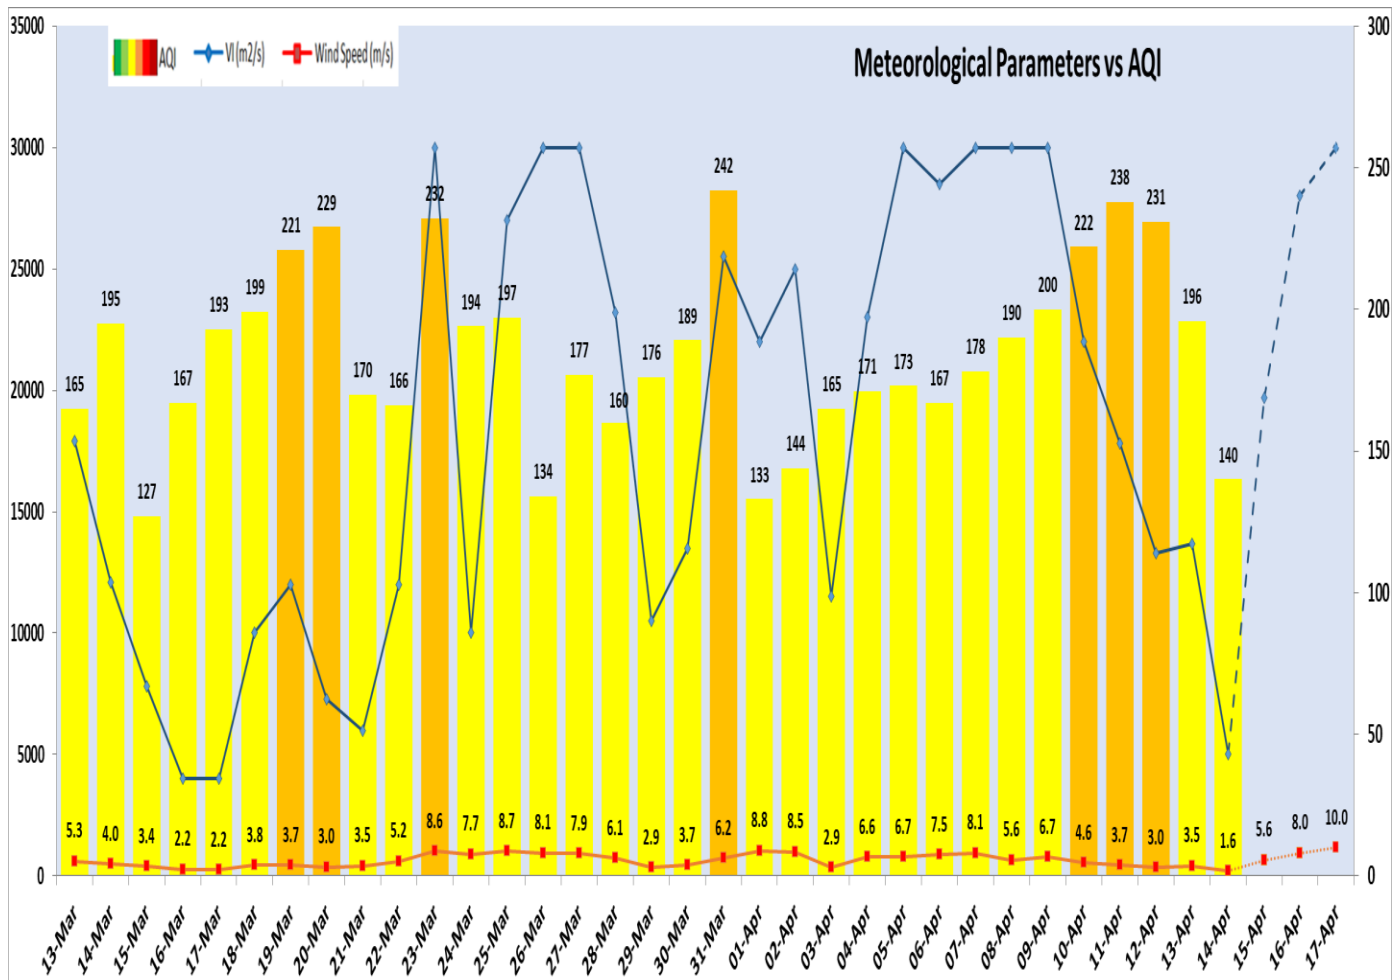

■ Daily Average of Particulates in Delhi (24 hourly average value; from 06:00am of 13.04.24 to 06:00 am of 14.04.24)

Date ↓ / parameter →	PM <sub>2.5</sub> (µg/m <sup>3</sup> )	PM <sub>10</sub> (µg/m <sup>3</sup> )
13-April -2024	53↓	150↓

Forecast by IITM(Delhi):

	Apr 15, 2024	Apr 16, 2024	Apr 17, 2024
<b>AQI Category</b>	Moderate	Moderate	Moderate

Wind Forecast for Delhi:

	Wind speed (at surface) in km/h		Wind speed (at 900 m) in km/h	Wind Direction	
	As per IMD (range)	As per windy.com (at 16:00 hrs.)	As per windy.com (at 16:00hrs)	As per IMD	As per windy.com at 900m
Apr 15. 2024	08 TO 24	15	22	NW	W
Apr 16. 2024	10 TO 20	21	32	NW	W
Apr 17. 2024	20 TO 24	24	44	NW	NW

Delhi Temperature in (°C)		
Date	Minimum	Maximum
11-04-2024	19.6	39.1
12-04-2024	21.7	39.0
13-04-2024	23.0	39.4
14-04-2024	21.4	39.3

▪ **Hotspots for Today**

City	Station Name	AQI value	Air Quality	Prominent Pollutant
Delhi	Burari Crossing, Delhi - IMD	311	Very Poor	PM <sub>2.5</sub>
	Shadipur, Delhi - CPCB	197	Moderate	Ozone
	Chandni Chowk, Delhi - IITM	190	Moderate	PM <sub>2.5</sub>
	Patparganj, Delhi - DPCC	176	Moderate	PM <sub>10</sub>
	Jahangirpuri, Delhi - DPCC	171	Moderate	PM <sub>10</sub>
Faridabad	New Industrial Town, Faridabad - HSPCB	221	Poor	PM <sub>2.5</sub>
Gurugram	Teri Gram, Gurugram - HSPCB	191	Moderate	PM <sub>10</sub>
Ghaziabad	Indirapuram, Ghaziabad - UPPCB	174	Moderate	PM <sub>10</sub>
Greater Noida	Knowledge Park - III, Greater Noida - UPPCB	192	Moderate	PM <sub>10</sub>
Noida	Sector - 62, Noida - IMD	160	Moderate	PM <sub>10</sub>
	Sector-116, Noida - UPPCB	146	Moderate	PM <sub>10</sub>
	Sector-1, Noida - UPPCB	144	Moderate	PM <sub>10</sub>