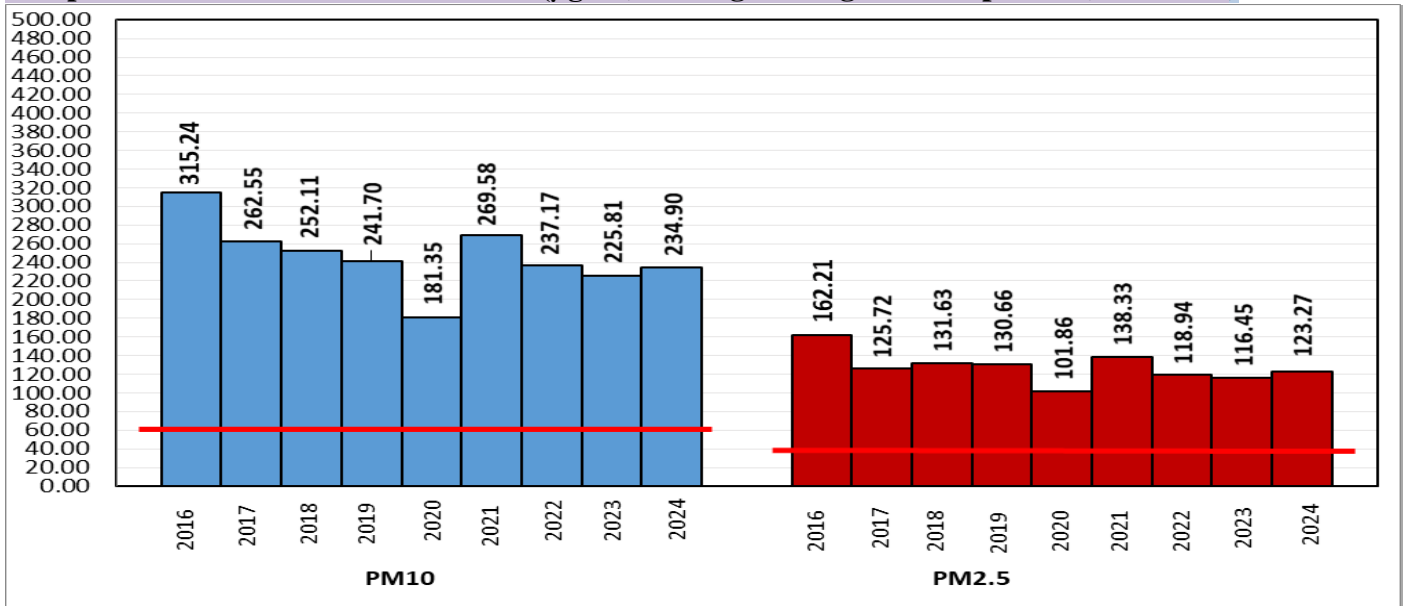

Air Quality Status for Delhi & NCR

Dated – April 14, 2024

Current Air Quality Status:

■ Air Quality Index (AQI) (Average of past 24 hours at 4 PM) in comparison with last two years

	2024			2023			2022		
	Air Quality	AQI Value	Prominent Pollutant	Air Quality	AQI Value	Prominent Pollutant	Air Quality	AQI Value	Prominent Pollutant
Delhi	Moderate	140↓	O3, PM_{2.5}	Poor	235↓	PM₁₀	Poor	201↓	PM₁₀, O3
Faridabad	Poor	202↓	PM_{2.5}	Moderate	178↑	PM₁₀, PM_{2.5}	Poor	279↑	PM_{2.5}, PM₁₀
Ghaziabad	Moderate	136↓	PM₁₀	Poor	236↓	PM₁₀	Moderate	195↓	PM₁₀
Greater Noida	Moderate	184↓	PM₁₀	Poor	248↓	PM₁₀	Poor	234↓	PM₁₀
Gurugram	Moderate	150↓	CO, PM₁₀	Poor	208↑	PM_{2.5}	Poor	249↑	PM_{2.5}, PM₁₀
Noida	Moderate	135↓	PM₁₀	Poor	231↓	PM₁₀	Poor	231↓	PM₁₀

*Data available for 37(2024), 35(2023), 36(2022) stations in Delhi today. # ↑, ↓ arrows indicate a decrease/increase as compared to the value on the previous day.

■ Comparative status of AQI - Delhi from 01 January to 14 April 2016-2024

Category	Year	2016	2017	2018	2019	2020	2021	2022	2023	2024	2016	2017	2018	2019	2020	2021	2022	2023	2024	
	No. of days	101	104	104	104	105	104	104	104	105										
Good (0-50)		0	0	0	0	1	0	0	0	0										
Satisfactory (51-100)		0	0	1	1	19	0	3	3	0	8	25	31	38	53	22	27	44	52	
Moderate (101-200)		8	25	30	37	33	22	24	41	52										
Poor (201-300)		44	53	49	37	35	44	59	37	19										
Very Poor (301-400)		43	26	21	22	15	32	17	20	31	93	79	73	66	52	82	77	60	53	
Severe (>401)		6	0	3	7	2	6	1	3	3										

Comparative status of PM₁₀ and PM_{2.5} (µg/m³) running average – Till April 13 (2016-2024)

*Red line shows the annual average concentration standards for PM₁₀ and PM_{2.5}.

■ Daily Average of Particulates in Delhi (24 hourly average value; from 06:00am of 13.04.24 to 06:00 am of 14.04.24)

Date ↓ / parameter →	PM_{2.5} (µg/m³)	PM₁₀ (µg/m³)
13-April -2024	53↓	150↓