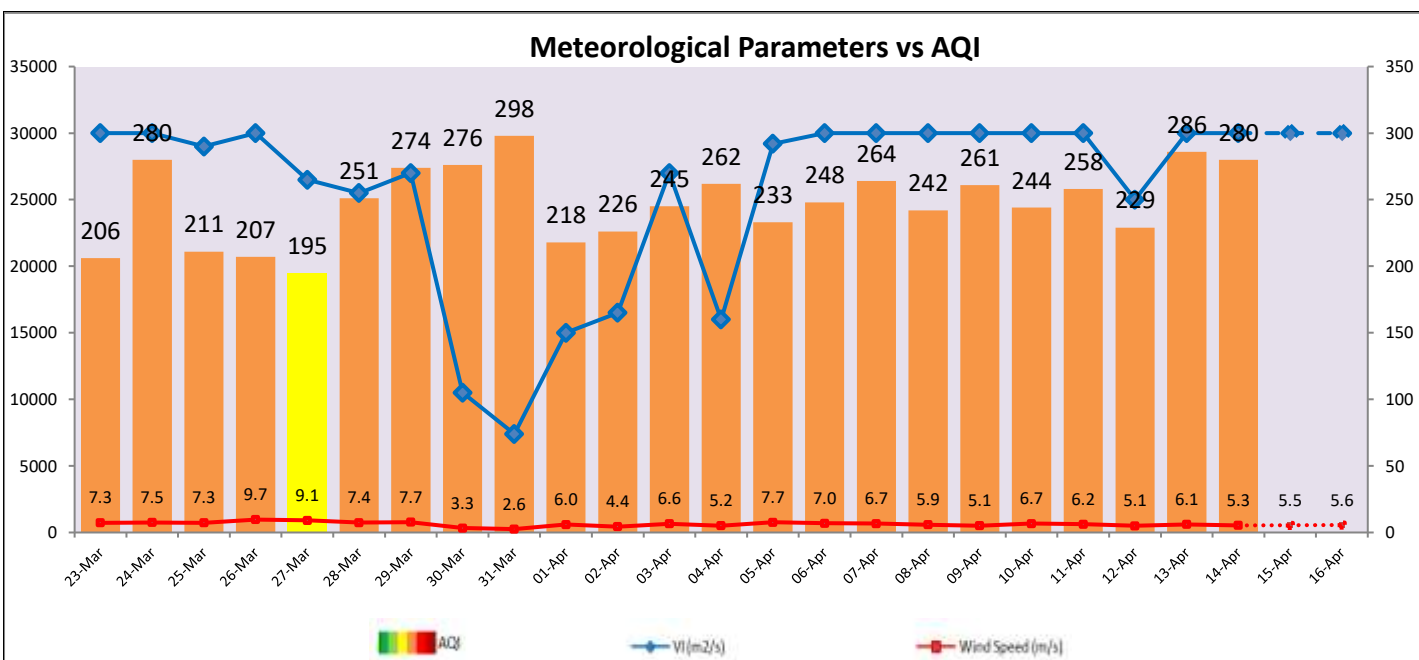

Wind Forecast for Delhi:

	Wind speed (at surface) in km/h		Wind speed (at 900 m) in km/h	Wind Direction	
	As per IMD (at 17:30 hrs.)	As per windy.com (at 16:00 hrs.)	As per windy.com (at 16:00hrs)	As per IMD (at 17:30hrs.)	As per windy.com at 900m
April 15, 2022	12	13	23	WNW	W
April 16, 2022	12	12	23	NW	W
April 17, 2022	08	11	19	NW	NW

IMD Alert for Tomorrow (15.04.2022):

The air quality is likely to remain in Poor category on 15.04.2022 and 16.04.2022. The predominant surface wind is likely to be coming from West direction of Delhi with wind speed 08-12 kmph and partly cloudy sky tomorrow. Ventilation index is likely to be more than 30,000 m² /s tomorrow.

Hotspots for Today

City	Station Name	AQI value	Air Quality	Prominent Pollutant
Delhi	Mundka, Delhi - DPCC	405	Severe	PM₁₀
	Bawana, Delhi - DPCC	365	Very Poor	PM₁₀
	NSIT Dwarka, Delhi - CPCB	352	Very Poor	PM₁₀
	Dwarka-Sector 8, Delhi - DPCC	347	Very Poor	PM₁₀
	Rohini, Delhi - DPCC	342	Very Poor	PM₁₀
Faridabad	New Industrial Town, Faridabad - HSPCB	424	Severe	PM₁₀
	Sector 11, Faridabad - HSPCB	343	Very Poor	PM_{2.5}
Gurugram	Teri Gram, Gurugram - HSPCB	310	Very Poor	PM₁₀
	Sector-51, Gurugram - HSPCB	269	Poor	PM₁₀
Ghaziabad	Vasundhara, Ghaziabad - UPPCB	347	Very Poor	PM₁₀
	Sanjay Nagar, Ghaziabad - UPPCB	269	Poor	PM₁₀
Gr. Noida	Knowledge Park - III, Greater Noida - UPPCB	346	Very Poor	PM₁₀
Noida	Sector-116, Noida - UPPCB	319	Very Poor	PM₁₀
	Sector - 62, Noida - IMD	289	Poor	PM₁₀