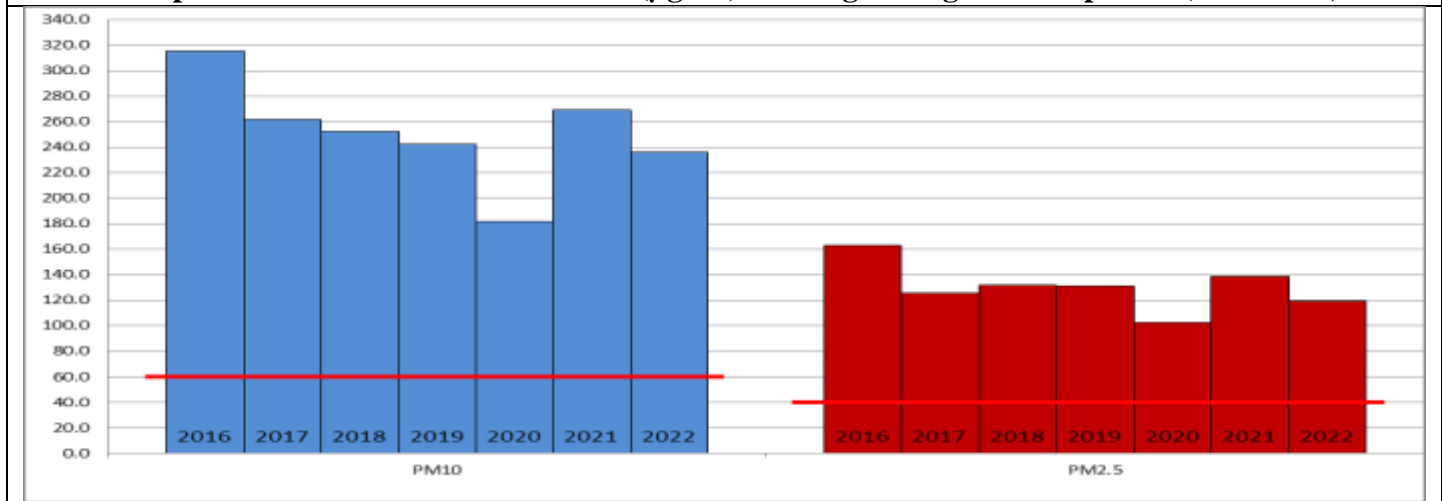

Central Pollution Control Board

Air Quality Status for Delhi &NCR

Dated – April 14, 2022

Current Air Quality Status:

Air Quality Index (AQI) (Average of past 24 hours)

	Air Quality	AQI Value	Prominent Pollutant
Delhi	Poor	280↓	PM₁₀
Faridabad	Poor	249↓	PM_{2.5}, PM₁₀, O₃
Ghaziabad	Poor	284↑	PM₁₀
Greater Noida	Very Poor	316↓	PM₁₀
Gurugram	Poor	238↑	PM₁₀
Noida	Poor	297↓	PM₁₀

*Data available for 39 stations in Delhi today. # ↓ ↑ arrows indicate increase/decrease as compared to value on the previous day

Comparative status of AQI - Delhi from 01 January to 14 April 2016-2022

Category	Year	2016	2017	2018	2019	2020	2021	2022	2016	2017	2018	2019	2020	2021	2022
	No. of days	101	104	104	104	105	104	104							
Good (0–50)		0	0	0	0	1	0	0							
Satisfactory (51–100)		0	0	1	1	19	0	3	8	25	31	38	53	22	27
Moderate (101–200)		8	25	30	37	33	22	24							
Poor (201–300)		44	53	49	37	35	45	59							
Very Poor (301–400)		43	26	21	22	15	31	17	93	79	73	66	52	82	77
Severe (>401)		6	0	3	7	2	6	1							

Comparative status of PM_{2.5} and PM₁₀ (µg/m³) running average – Till April 12 (2016-2022)

Hotspots for Today:

*Details given overleaf

Delhi	Mundka, Bawana, NSIT Dwarka, Dwarka-Sector-8, Rohini	Gurugram	Teri Gram, Sector-51
Faridabad	Sector-11, New Industrial Town	Greater Noida	Knowledge Park-III
Ghaziabad	Vasundhara, Sanjay Nagar	Noida	Sector-116, Sector-62

Forecast by IITM:

Parameters	April 15, 2022		April 16, 2022- April 17, 2022	
	Concentration	AQI Category	Concentration	AQI Category
PM₁₀	303	Poor	358	Very Poor
PM_{2.5}	88	Moderate	104	Poor