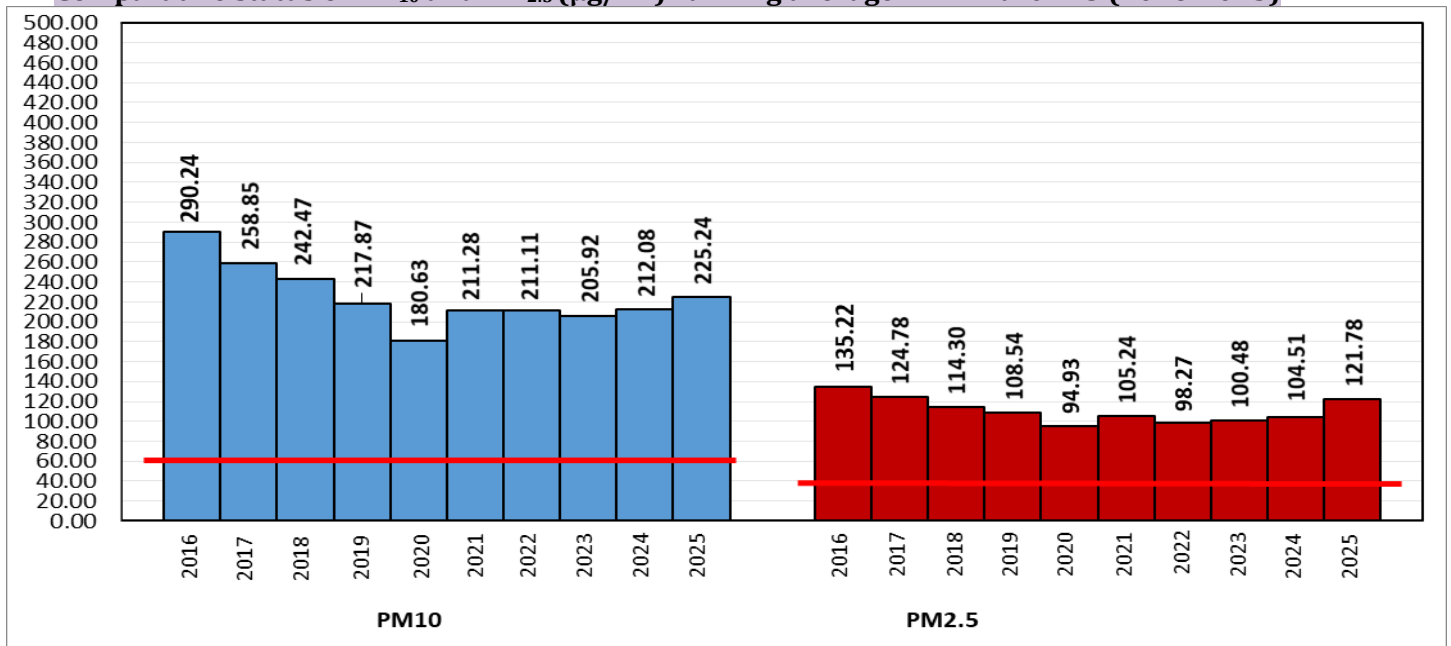

Central Pollution Control Board

Air Quality Status for Delhi & NCR

Dated – March 14, 2025

Current Air Quality Status:

Air Quality Index (AQI) (Average of past 24 hours at 4 PM) in comparison with last two years

	2025			2024			2023		
	Air Quality	AQI Value	Prominent Pollutant	Air Quality	AQI Value	Prominent Pollutant	Air Quality	AQI Value	Prominent Pollutant
Delhi	Moderate	198↑	PM _{2.5} , O ₃	Moderate	195↑	PM _{2.5}	Poor	219↓	PM _{2.5}
Faridabad	Satisfactory	96↑	PM ₁₀	Poor	208↑	PM _{2.5} , PM ₁₀	Moderate	178↓	PM ₁₀
Ghaziabad	Poor	292↑	PM _{2.5}	Moderate	161↑	PM _{2.5}	Moderate	190↓	PM ₁₀ , PM _{2.5}
Greater Noida	Moderate	120↑	PM _{2.5} , PM ₁₀	Moderate	192↑	PM _{2.5} , PM ₁₀	Moderate	184↓	PM ₁₀
Gurugram	Moderate	135↓	PM _{2.5} , PM ₁₀	Moderate	177↑	CO, PM ₁₀	Poor	221↓	PM _{2.5}
Noida	Moderate	132↑	PM _{2.5} , PM ₁₀	Moderate	153↑	PM _{2.5} , PM ₁₀	Moderate	173↓	PM _{2.5}

*Data available for 39(2025), 34(2024), 38(2023) stations in Delhi today. # ↑, ↓ arrows indicate a decrease/increase as compared to the value on the previous day.

Comparative status of AQI - Delhi from 01 January to 14 March 2016-2025

Comparative status of PM₁₀ and PM_{2.5} (µg/m³) running average - Till March 13 (2016-2025)

*Red line shows the annual average concentration standards for PM₁₀ and PM_{2.5}.

Daily Average of Particulates in Delhi (24 hourly average value; from 06:00am of 13.03.25 to 06:00 am of 14.03.25)