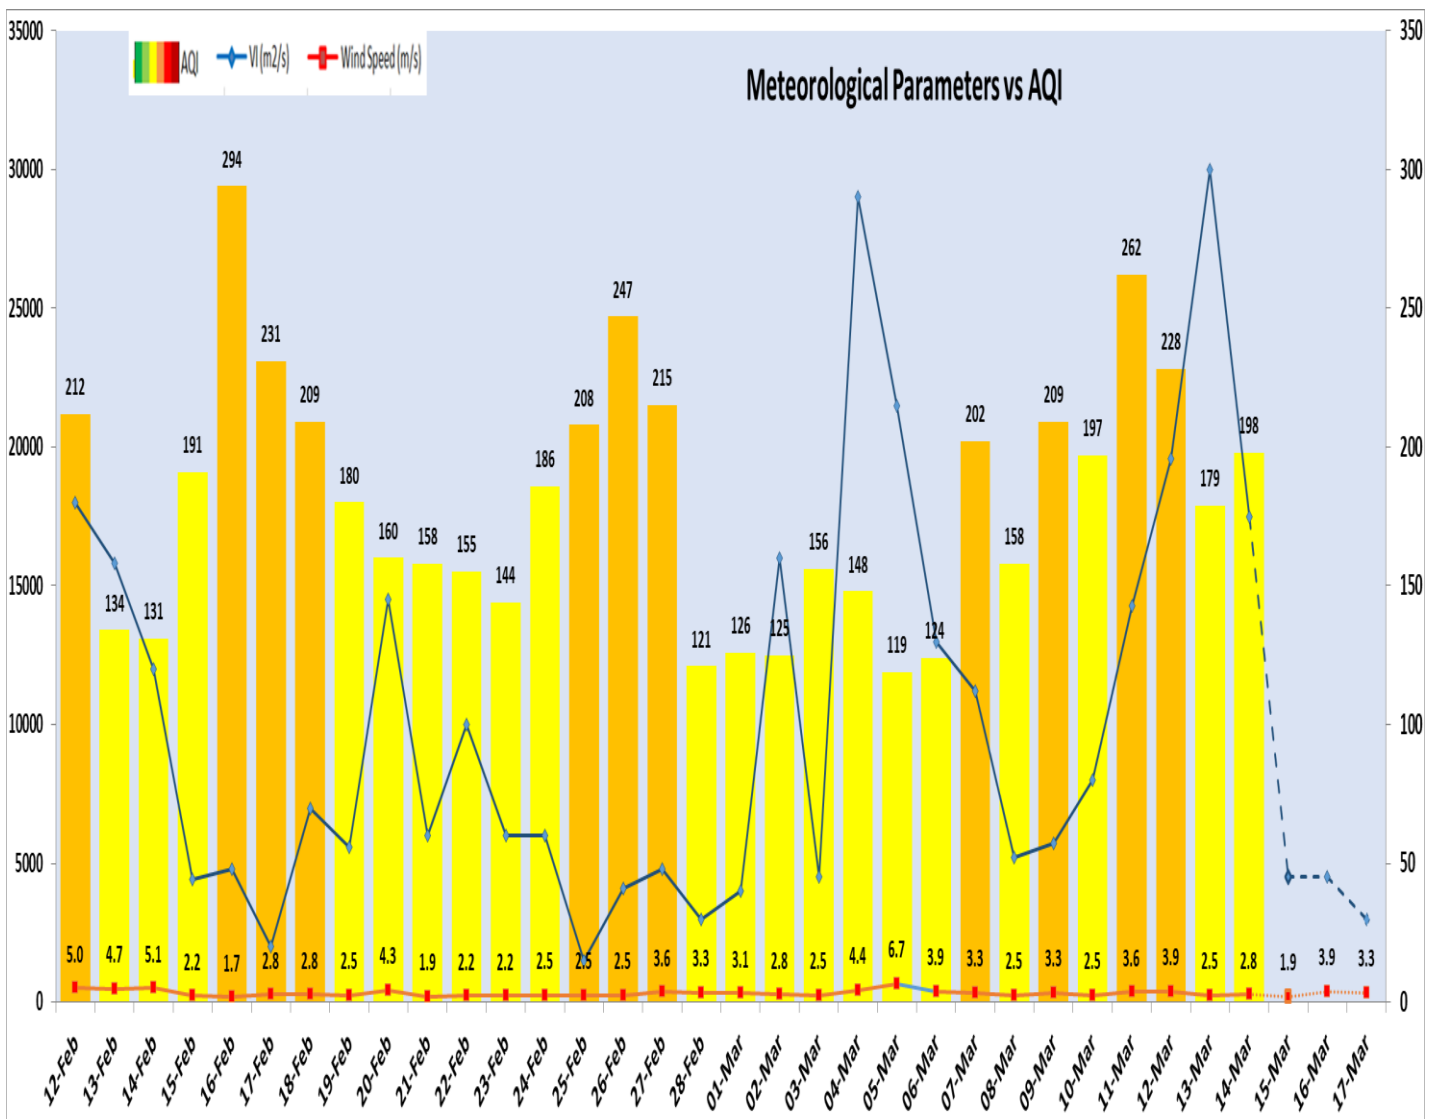

Comparative status of PM₁₀ and PM_{2.5} (µg/m³) running average - Till March 13 (2016-2025)

*Red line shows the annual average concentration standards for PM₁₀ and PM_{2.5}.

Daily Average of Particulates in Delhi (24 hourly average value; from 06:00am of 13.03.25 to 06:00 am of 14.03.25)

Forecast by IITM(Delhi):

	Mar 15, 2025	Mar 16, 2025	Mar 17, 2025
AQI Category	Moderate	Moderate	Moderate

Wind Forecast for Delhi:

	Wind speed (at surface) in km/h		Wind speed (at 900 m) in km/h	Wind Direction	
	As per IMD (range)	As per windy.com (at 16:00 hrs.)	As per windy.com (at 16:00hrs)	As per IMD	As per windy.com at 900m
Mar 15, 2025	06-08	06	17	SE	S
Mar 16, 2025	10-18	09	17	NW	W
Mar 17, 2025	06-18	12	22	NW	NW

Delhi Temperature (°C)*

Date	Minimum	Maximum
11-03-2025	15.7	32.6
12-03-2025	17.2	34.8
13-03-2025	18.6	33.5
14-03-2025	17.6	34.4

* Source – IMD (08:30 hrs.)

▪ *Hotspots for Today

City	Station Name	AQI value	Air Quality	Prominent Pollutant
Delhi	Alipur, Delhi - DPCC	387	Very Poor	Ozone
	Wazirpur, Delhi - DPCC	300	Poor	Ozone
	Jahangirpuri, Delhi - DPCC	280	Poor	PM _{2.5}
	Rohini, Delhi - DPCC	262	Poor	PM _{2.5}
	Ashok Vihar, Delhi - DPCC	253	Poor	PM _{2.5}
Faridabad	New Industrial Town, Faridabad - HSPCB	118	Moderate	PM ₁₀
	Sector 30, Faridabad - HSPCB	111	Moderate	PM ₁₀
Gurugram	Teri Gram, Gurugram - HSPCB	191	Moderate	PM _{2.5}
	Sector-51, Gurugram - HSPCB	148	Moderate	PM ₁₀
Ghaziabad	Loni, Ghaziabad - UPPCB	362	Very Poor	PM _{2.5}
	Indirapuram, Ghaziabad - UPPCB	314	Very Poor	PM _{2.5}
Greater Noida	Knowledge Park - V, Greater Noida - UPPCB	163	Moderate	PM _{2.5}
Noida	Sector-116, Noida - UPPCB	183	Moderate	PM _{2.5}
	Sector - 62, Noida - IMD	156	Moderate	PM ₁₀