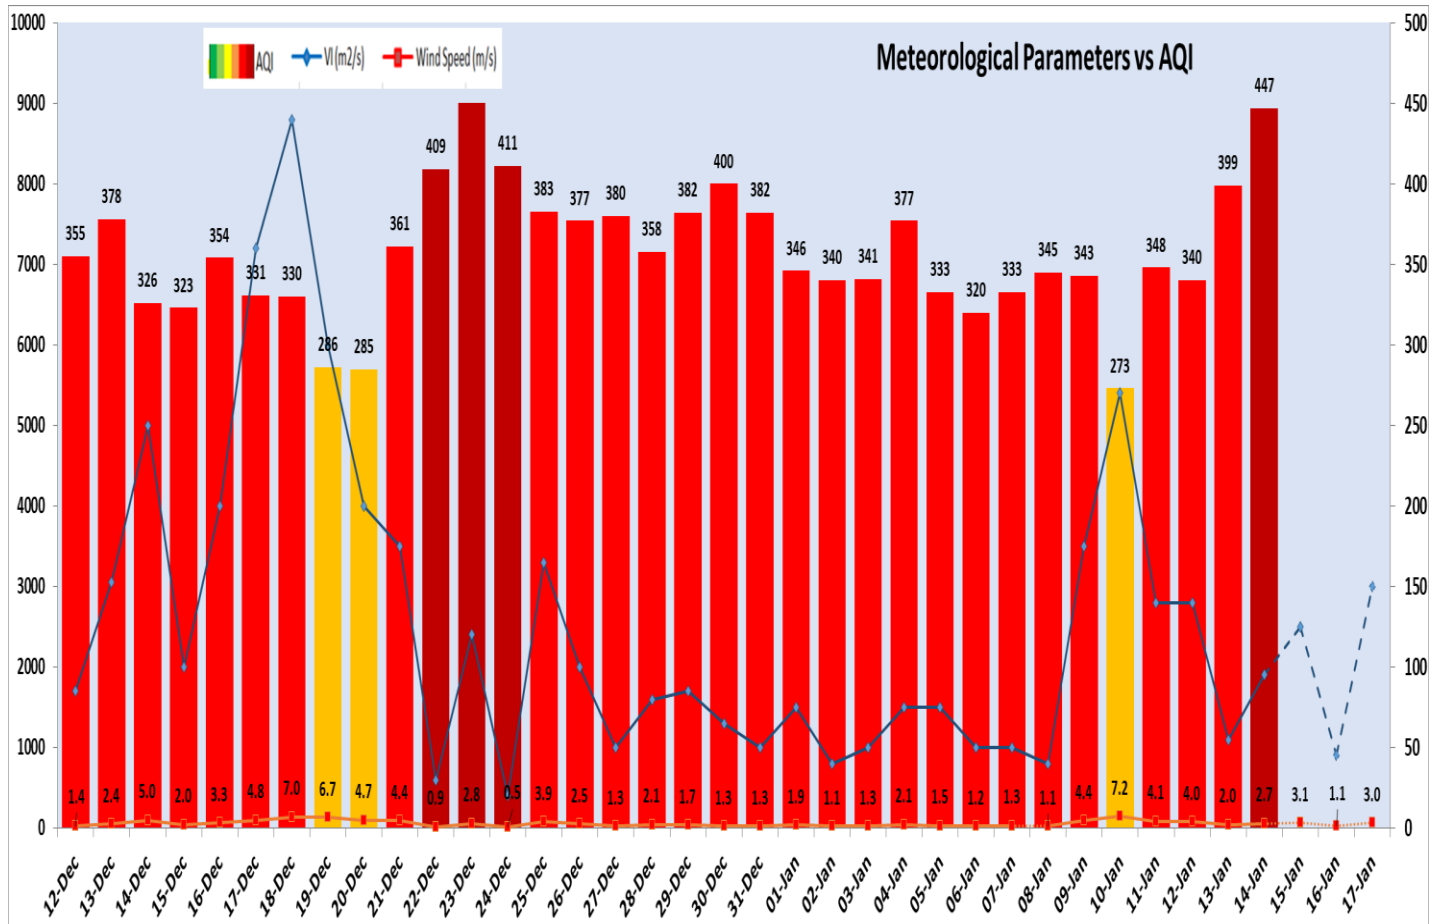

Hotspots for Today:

*Details given below

Delhi	Dr. Karni Singh Shooting Range, R K Puram, Nehru Nagar, Sri Aurobindo Marg, Dwarka-Sector 8	Ghaziabad	Vasundhara, Indirapuram, Sanjay Nagar
Faridabad	Sector- 16A, New Industrial Town, Sector 11	Greater Noida	Knowledge Park -V
Gurugram	Sector-51	Noida	Sector-1, Sector-116

Forecast by IITM(Delhi):

	Jan 15, 2024	Jan 16, 2024	Jan 17, 2024
AQI Category	Severe	Severe	Very Poor

Wind Forecast for Delhi:

	Wind speed (at surface) in km/h		Wind speed (at 900 m) in km/h	Wind Direction	
	As per IMD (range)	As per windy.com (at 16:00 hrs.)	As per windy.com (at 16:00hrs)	As per IMD	As per windy.com at 900m
Jan 15. 2024	04 TO 08	09	12	NW	NW
Jan 16. 2024	UPTO 06	04	05	SE	SW
Jan 17. 2024	04 TO 08	08	06	SE	E

IMD Alert for Tomorrow (15.01.2024):

The air quality is likely to be improve and remain in Severe category from 15.01.2024 to 16.01.2024 The predominant surface wind is likely to be coming from Northwest directions in Delhi with wind speed upto 04-08 kmph with mainly clear sky with dense to very dense fog in the morning and cold wave conditions at few places on 15.01.2024. Ventilation index is likely to be 2500m²/s.