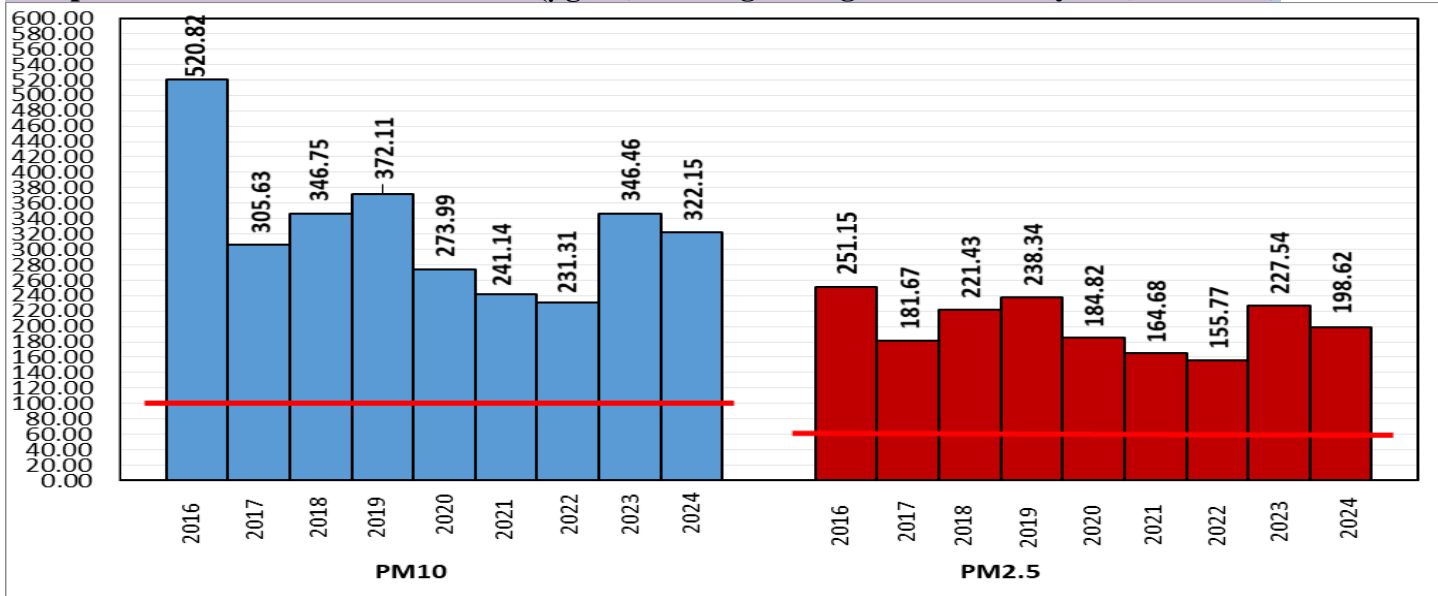

2024			2023			2022		
	Air Quality	AQI Value	Prominent Pollutant	Air Quality	AQI Value	Prominent Pollutant	Air Quality	AQI Value	Prominent Pollutant
Delhi	Severe	447↑	PM2.5	Very Poor	353↓	PM2.5	Very Poor	348↑	PM2.5
Faridabad	Very Poor	398↑	PM10, PM2.5	Very Poor	337↑	PM2.5	Very Poor	315↑	PM2.5
Ghaziabad	Very Poor	392↑	PM10, PM2.5	Poor	275↓	PM10, PM2.5	Poor	285↓	PM2.5
Greater Noida	Severe	421↑	PM2.5	Very Poor	331↓	PM2.5	Very Poor	305↓	PM2.5
Gurugram	Very Poor	364↑	PM2.5	Very Poor	288↓	PM2.5	Very Poor	383↑	PM2.5
Noida	Severe	456↑	PM2.5	Poor	300↓	PM2.5	Very Poor	319↑	PM2.5

*Data available for 37(2024), 30(2023), 36(2022) stations in Delhi today. # ↑, ↓ arrows indicate a decrease/increase as compared to the value on the previous day.

Comparative status of AQI - Delhi from 01 January to 14 January 2016-2024

Category	Year	2016	2017	2018	2019	2020	2021	2022	2023	2024	2016	2017	2018	2019	2020	2021	2022	2023	2024	
	No. of days	14	14	14	14	14	14	14	14	14	2016	2017	2018	2019	2020	2021	2022	2023	2024	
Good (0–50)		0	0	0	0	0	0	0	0	0	0	0	0	0	0	0	0	0	0	0
Satisfactory (51–100)		0	0	0	0	0	0	2	0	0	0	0	0	0	2	5	0	0	0	0
Moderate (101–200)		0	0	0	0	0	2	3	0	0	0	0	0	0	0	0	0	0	0	0
Poor (201–300)		0	4	2	3	6	5	2	1	1	14	14	14	14	14	12	9	14	14	14
Very Poor (301–400)		11	10	10	6	6	4	6	11	12	14	14	14	14	14	12	9	14	14	14
Severe (>401)		3	0	2	5	2	3	1	2	1	14	14	14	14	14	12	9	14	14	14

Comparative status of PM₁₀ and PM_{2.5} (µg/m³) running average – Till January 13 (2016-2024)

*Red line shows the annual average concentration standards for PM₁₀ and PM_{2.5}.

Daily Average of Particulates in Delhi (24 hourly average value; from 06:00am of 13.01.24 to 06:00 am of 14.01.24)		
Date ↓ / parameter →	PM_{2.5} (µg/m³)	PM₁₀ (µg/m³)
13-January -2024	411↑	580↑