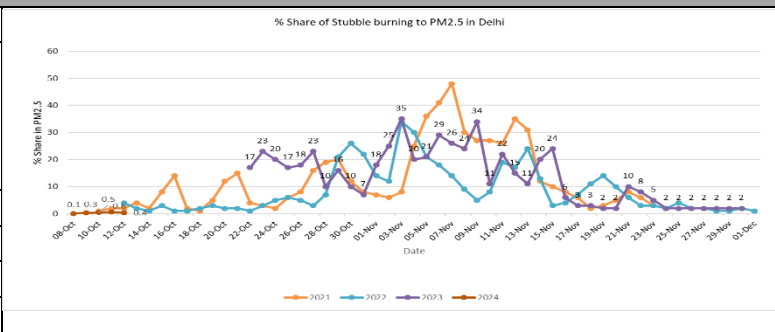

Hotspots for Today: *Details given below

Delhi	Anand Vihar, Nehru Nagar, Shadipur, Patparganj, Vivek Vihar	Ghaziabad	Loni, Indrapuram
Faridabad	New Industrial Town, Sector 11	Greater Noida	Knowledge Park - V
Gurugram	Sector-51	Noida	Sector-1, Sector-116, Sector - 125

Forecast by IITM(Delhi):

	Oct 14, 2024	Oct 15, 2024	Oct 16, 2024
AQI Category	Moderate	Moderate	Moderate

Wind Forecast for Delhi:

	Wind speed (at surface) in km/h		Wind speed (at 900 m) in km/h	Wind Direction	
	As per IMD (range)	As per windy.com (at 16:00 hrs.)	As per windy.com (at 16:00hrs)	As per IMD	As per windy.com at 900m
Oct 14, 2024	08 TO 10	08	15	NW	NW
Oct 15, 2024	04 TO 12	08	26	VAR	NW
Oct 16, 2024	08 TO 14	07	17	VAR	W

IMD Alert for Tomorrow (14.10.2024):

The air quality is likely to remain in Moderate category from 14.10.2024 to 16.10.2024. The predominant surface wind is likely to be coming from Northwest directions in Delhi with wind speed 08-10 kmph and partly cloudy sky on 14.10.2024. Ventilation index is likely to be 16200 m²/s.

Active Fire Events (AFE):

Date	Punjab		Haryana	
	No. of AFE on the day	Total AFE since September 15	No. of AFE on the day	Total AFE since September 15
12.10.2024	177	710	98	378
12.10.2023	13	1076	05	345
12.10.2022	104	867	04	87

*As per IITM, the impact of stubble burning is ~ 0.4%