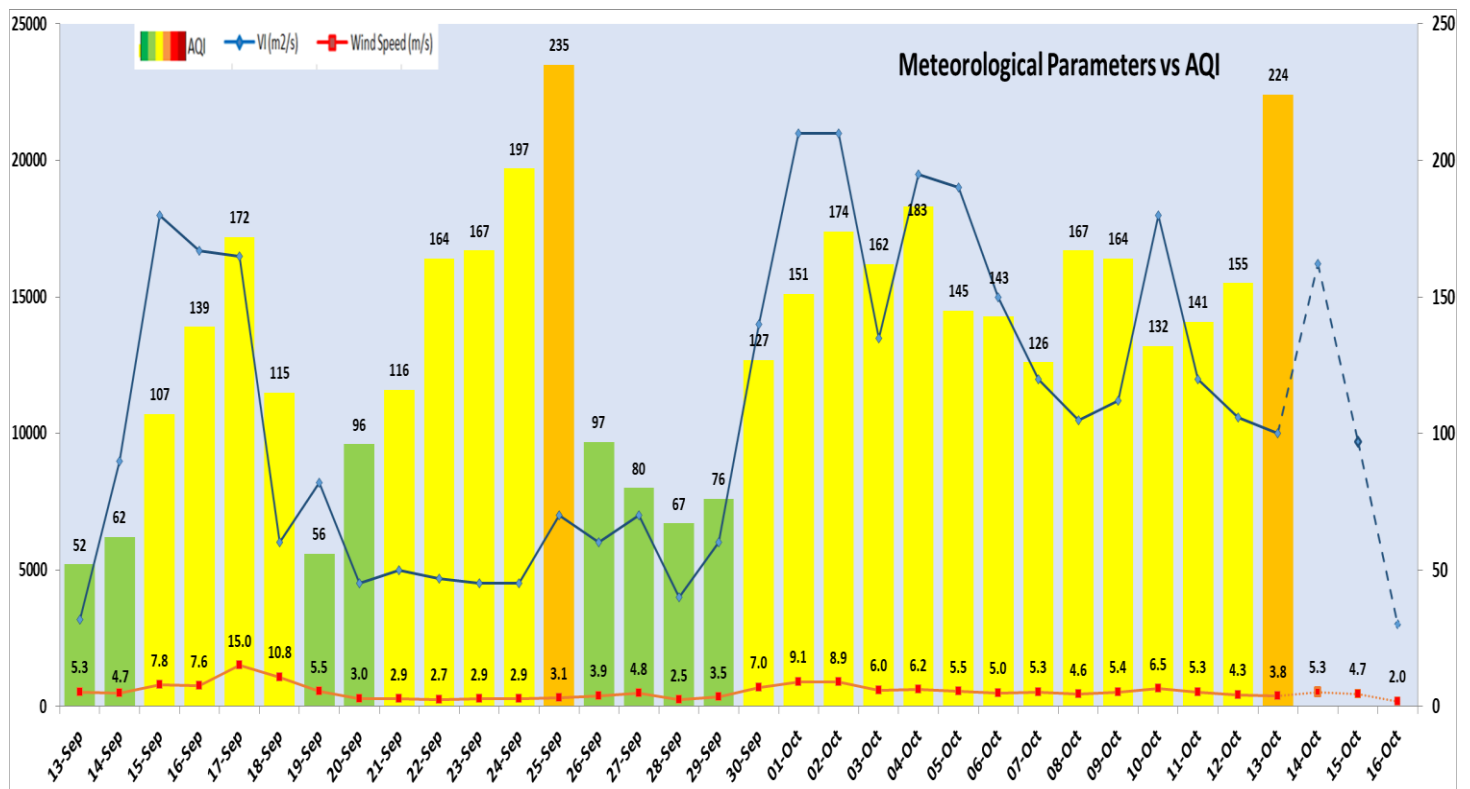

Hotspots for Today: *Details given below

Delhi	Anand Vihar, Nehru Nagar, Shadipur, Patparganj, Vivek Vihar	Ghaziabad	Loni, Indrapuram
Faridabad	New Industrial Town, Sector 11	Greater Noida	Knowledge Park - V
Gurugram	Sector-51	Noida	Sector-1, Sector-116, Sector - 125

Forecast by IITM(Delhi):

	Oct 14, 2024	Oct 15, 2024	Oct 16, 2024
AQI Category	Moderate	Moderate	Moderate

Wind Forecast for Delhi:

	Wind speed (at surface) in km/h		Wind speed (at 900 m) in km/h	Wind Direction	
	As per IMD (range)	As per windy.com (at 16:00 hrs.)	As per windy.com (at 16:00hrs)	As per IMD	As per windy.com at 900m
Oct 14, 2024	08 TO 10	08	15	NW	NW
Oct 15, 2024	04 TO 12	08	26	VAR	NW
Oct 16, 2024	08 TO 14	07	17	VAR	W

IMD Alert for Tomorrow (14.10.2024):

The air quality is likely to remain in Moderate category from 14.10.2024 to 16.10.2024. The predominant surface wind is likely to be coming from Northwest directions in Delhi with wind speed 08-10 kmph and partly cloudy sky on 14.10.2024. Ventilation index is likely to be 16200 m²/s.

Active Fire Events (AFE):

Date	Punjab		Haryana	
	No. of AFE on the day	Total AFE since September 15	No. of AFE on the day	Total AFE since September 15
12.10.2024	177	710	98	378
12.10.2023	13	1076	05	345
12.10.2022	104	867	04	87

*As per IITM, the impact of stubble burning is ~ 0.4%