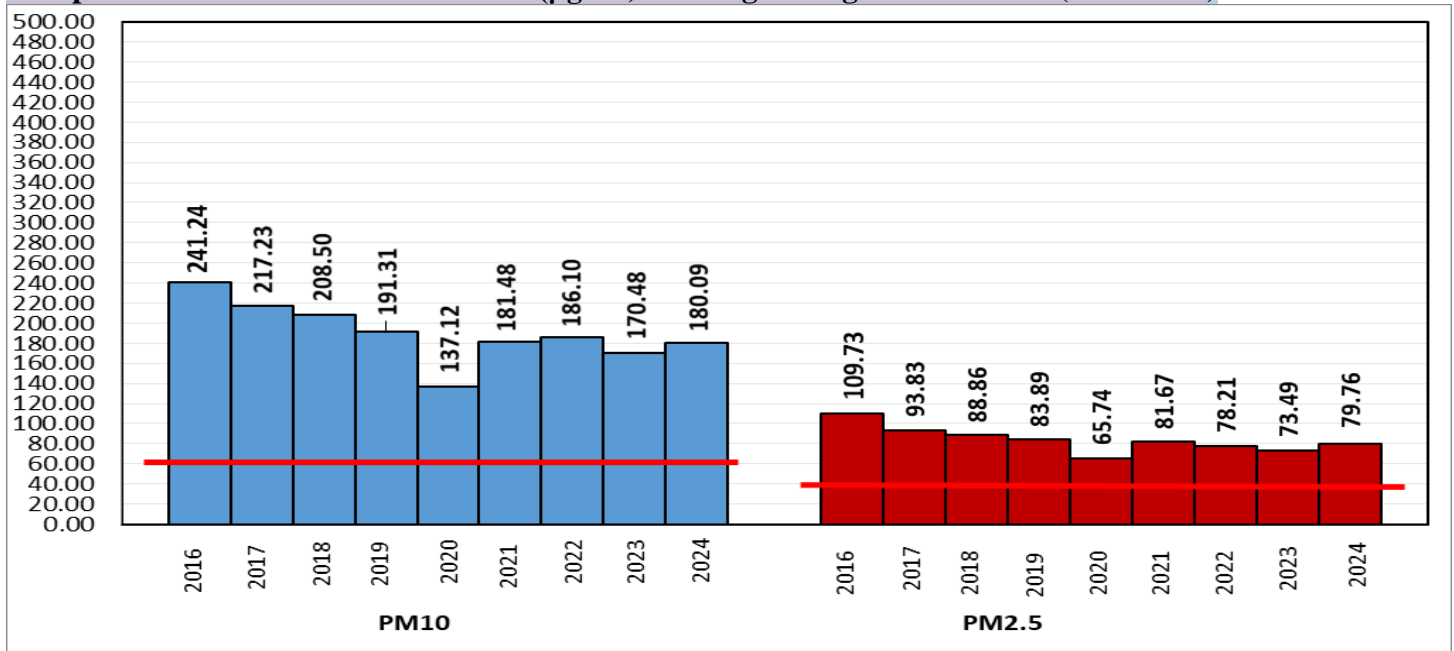

▪ Air Quality Index (AQI) (Average of past 24 hours at 4 PM) in comparison with last two years

	2024			2023			2022		
	Air Quality	AQI Value	Prominent Pollutant	Air Quality	AQI Value	Prominent Pollutant	Air Quality	AQI Value	Prominent Pollutant
Delhi	Poor	224↑	PM_{2.5}, PM₁₀	Poor	256↑	PM₁₀, PM_{2.5}	Moderate	130↓	PM₁₀, PM_{2.5}
Faridabad	Moderate	177↑	CO, PM₁₀	Poor	218↑	PM₁₀, PM_{2.5}	Moderate	144↓	PM₁₀, PM_{2.5}
Ghaziabad	Poor	265↑	PM_{2.5}	Poor	218↑	PM_{2.5}, PM₁₀	Moderate	136↓	PM₁₀, PM_{2.5}
Greater Noida	Poor	228↑	PM₁₀, PM_{2.5}	Poor	288↑	PM₁₀	Moderate	160↓	PM₁₀
Gurugram	Moderate	169↑	PM_{2.5}	Moderate	177↑	PM_{2.5}	Moderate	126↑	PM₁₀, PM_{2.5}
Noida	Poor	243↑	PM₁₀, PM_{2.5}	Poor	250↑	PM_{2.5}, NO₂	Moderate	147↓	CO, PM₁₀

*Data available for 34(2024), 35(2023), 30(2022) stations in Delhi today. # ↑, ↓ arrows indicate a decrease/increase as compared to the value on the previous day.

Comparative status of AQI - Delhi from 01 January to 13 Oct 2016-2024

Category	Year	2016	2017	2018	2019	2020	2021	2022	2023	2024	2016	2017	2018	2019	2020	2021	2022	2023	2024	
	No. of days	275	286	286	286	287	286	286	286	287	110	149	156	174	224	187	158	202	200	
Good (0-50)		0	2	0	2	5	0	3	1	0										
Satisfactory (51-100)		23	45	53	57	95	70	65	59	66										
Moderate (101-200)		87	102	103	115	124	117	90	142	134										
Poor (201-300)		102	98	94	76	46	59	106	60	51										
Very Poor (301-400)		56	39	30	29	15	34	21	21	33	165	137	130	112	63	99	128	84	87	
Severe (>401)		7	0	6	7	2	6	1	3	3										

Comparative status of PM₁₀ and PM_{2.5} (µg/m³) running average – Till Oct 12 (2016-2024)

*Red line shows the annual average concentration standards for PM₁₀ and PM_{2.5}.

▪ Daily Average of Particulates in Delhi (24 hourly average value; from 06:00am of 12.10.24 to 06:00 am of 13.10.24)

Date ↓ / parameter →	PM_{2.5} (µg/m³)	PM₁₀ (µg/m³)
12- Oct -2024	89↑	212↑