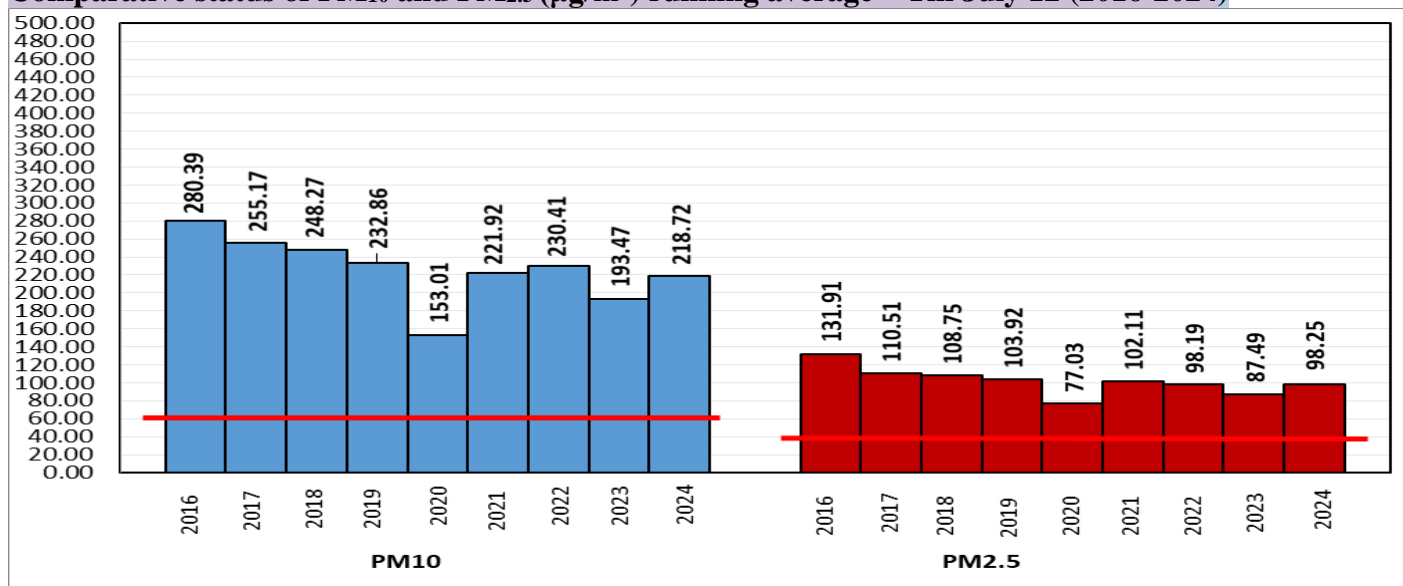

Central Pollution Control Board

Air Quality Status for Delhi & NCR

Dated – July 13, 2024

Current Air Quality Status:

Air Quality Index (AQI) (Average of past 24 hours at 4 PM) in comparison with last two years

	2024			2023			2022		
	Air Quality	AQI Value	Prominent Pollutant	Air Quality	AQI Value	Prominent Pollutant	Air Quality	AQI Value	Prominent Pollutant
Delhi	Moderate	102↓	PM ₁₀ , NO ₂	Satisfactory	77	CO, PM ₁₀	Satisfactory	89↓	PM ₁₀ , CO, O ₃
Faridabad	Moderate	116↑	PM _{2.5} , PM ₁₀	Satisfactory	80↓	PM ₁₀	Moderate	104↓	PM ₁₀
Ghaziabad	Satisfactory	98↓	PM ₁₀	Satisfactory	55↓	PM ₁₀	Satisfactory	71↓	CO, PM ₁₀
Greater Noida	Moderate	188↑	PM ₁₀	Satisfactory	84↑	PM ₁₀	Satisfactory	76↓	PM ₁₀
Gurugram	Satisfactory	100↓	PM ₁₀ , CO	Satisfactory	93↓	PM _{2.5} , CO	Moderate	103↓	PM ₁₀ , PM _{2.5}
Noida	Moderate	101↑	PM ₁₀ , O ₃	Satisfactory	66↑	CO	Satisfactory	79↓	PM ₁₀ , NO ₂ , CO

Comparative status of PM₁₀ and PM_{2.5} (µg/m³) running average – Till July 12 (2016-2024)

*Red line shows the annual average concentration standards for PM₁₀ and PM_{2.5}.

Daily Average of Particulates in Delhi (24 hourly average value; from 06:00am of 12.07.24 to 06:00 am of 13.07.24)