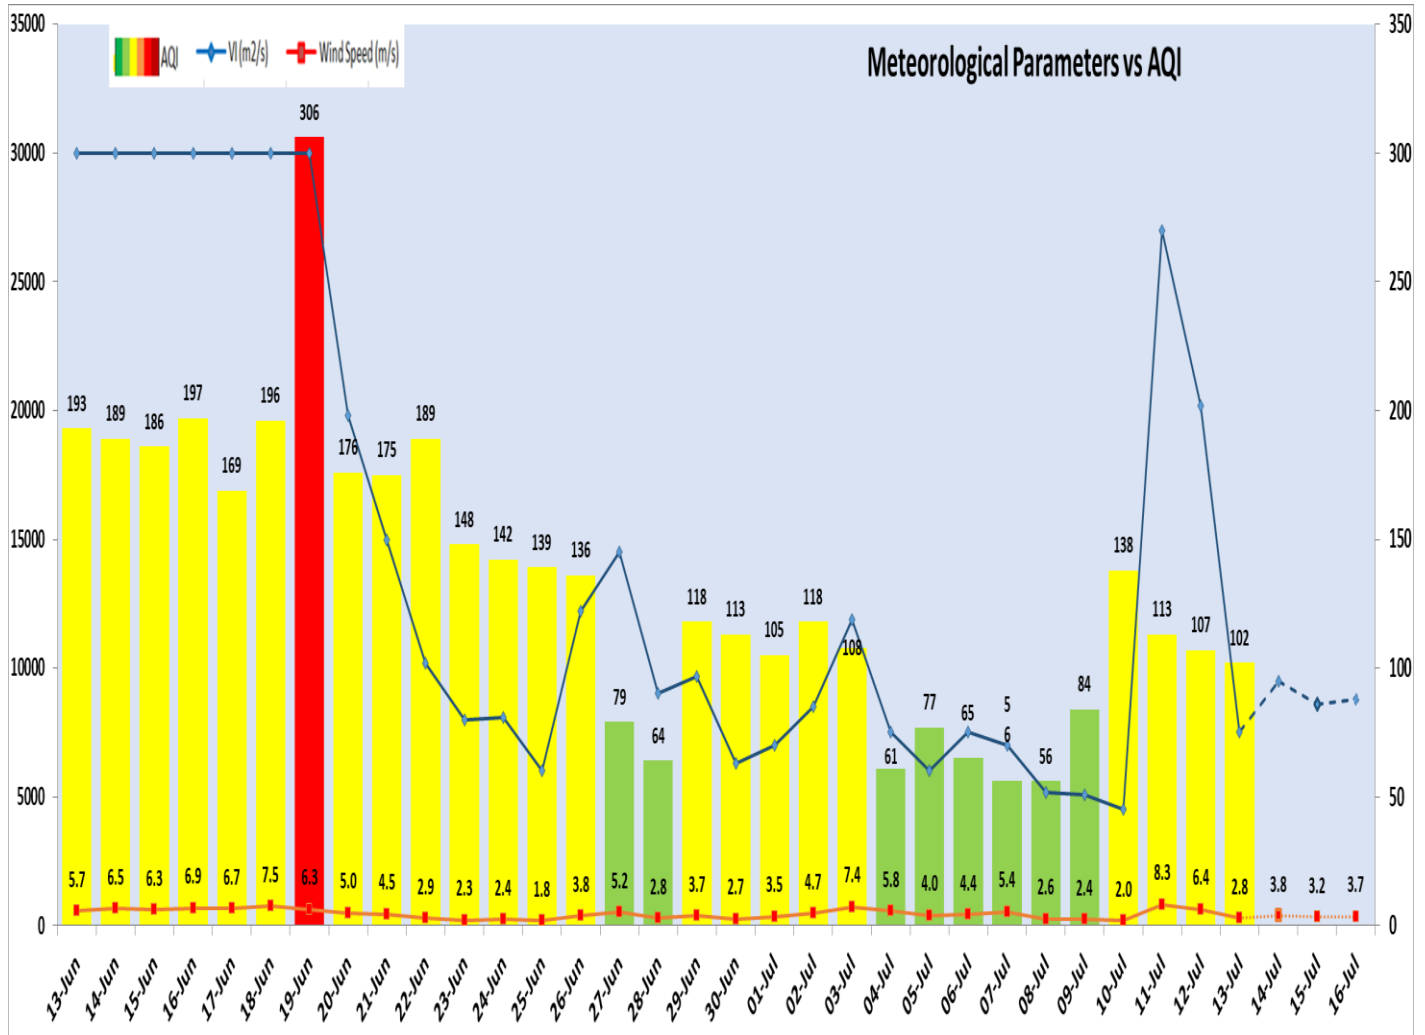

Comparative status of PM₁₀ and PM_{2.5} (µg/m³) running average – Till July 12 (2016-2024)

*Red line shows the annual average concentration standards for PM₁₀ and PM_{2.5}.

Daily Average of Particulates in Delhi (24 hourly average value; from 06:00am of 12.07.24 to 06:00 am of 13.07.24)

Forecast by IITM(Delhi):

	July 14, 2024	July 15, 2024	July 16, 2024
AQI Category	Moderate	Satisfactory	Satisfactory

Wind Forecast for Delhi:

	Wind speed (at surface) in km/h		Wind speed (at 900 m) in km/h	Wind Direction	
	As per IMD (range)	As per windy.com (at 16:00 hrs.)	As per windy.com (at 16:00hrs)	As per IMD	As per windy.com at 900m
July 14, 2024	08-12	03	04	N/NE	NW
July 15, 2024	10-12	11	14	E/S	E
July 16, 2024	12-16	08	11	SE	E

Delhi Temperature in (°C)		
Date	Minimum	Maximum
10-07-2024	27.5	33.2
11-07-2024	27.2	36.4
12-07-2024	29.6	38.8
13-07-2024	25.0	34.3

▪ ***Hotspots for Today**

City	Station Name	AQI value	Air Quality	Prominent Pollutant
Delhi	Anand Vihar, Delhi - DPCC	184	Moderate	PM ₁₀
	Mundka, Delhi - DPCC	139	Moderate	PM ₁₀
	Chandni Chowk, Delhi - IITM	132	Moderate	NO ₂
	Jahangirpuri, Delhi - DPCC	130	Moderate	PM ₁₀
	Dwarka-Sector 8, Delhi - DPCC	121	Moderate	PM ₁₀
Faridabad	New Industrial Town, Faridabad - HSPCB	155	Moderate	PM _{2.5}
Gurugram	Sector-51, Gurugram - HSPCB	120	Moderate	PM ₁₀
Ghaziabad	Indirapuram, Ghaziabad - UPPCB	111	Moderate	PM ₁₀
	Loni, Ghaziabad - UPPCB	105	Moderate	PM ₁₀
	Sanjay Nagar, Ghaziabad - UPPCB	105	Moderate	PM ₁₀
Greater Noida	Knowledge Park - V, Greater Noida - UPPCB	221	Poor	PM ₁₀
Noida	Sector-116, Noida - UPPCB	152	Moderate	Ozone
	Sector-1, Noida - UPPCB	111	Moderate	PM ₁₀
	Sector - 62, Noida - IMD	104	Moderate	PM ₁₀