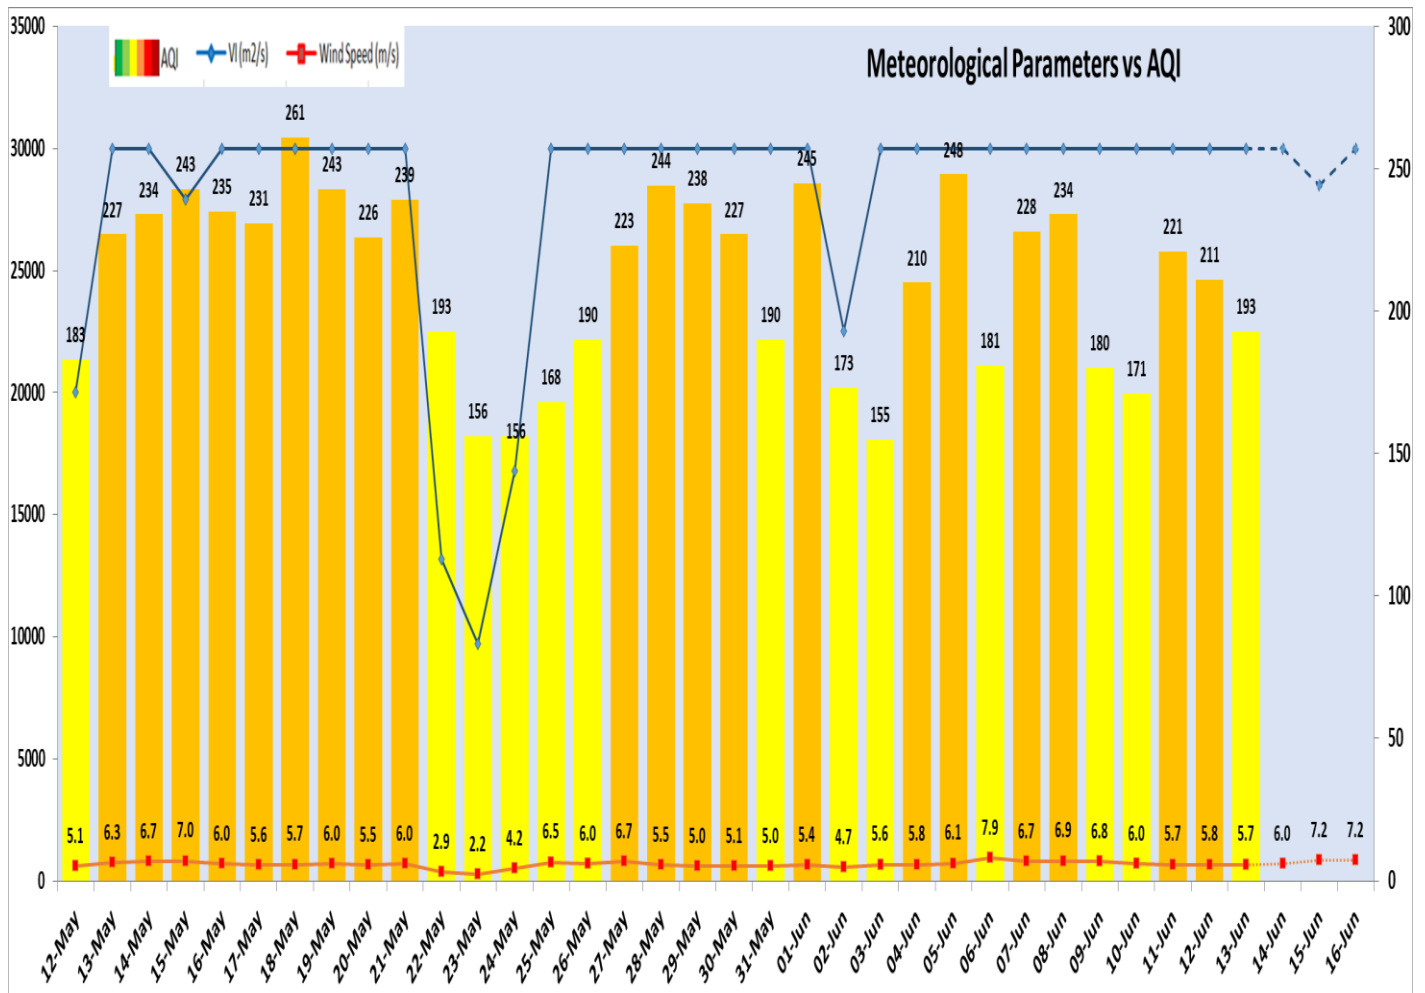

#### Air Quality Index (AQI) (Average of past 24 hours at 4 PM) in comparison with last two years

	2024			2023			2022		
	Air Quality	AQI Value	Prominent Pollutant	Air Quality	AQI Value	Prominent Pollutant	Air Quality	AQI Value	Prominent Pollutant
Delhi	Moderate	193↓	PM <sub>2.5</sub> , PM <sub>10</sub>	Poor	205↑	PM <sub>10</sub>	Moderate	200↓	PM <sub>10</sub>
Faridabad	Poor	204↓	PM <sub>2.5</sub>	Moderate	165↑	PM <sub>2.5</sub>	Moderate	167↓	PM <sub>2.5</sub> , PM <sub>10</sub>
Ghaziabad	Poor	203↑	PM <sub>10</sub>	Moderate	195↑	PM <sub>10</sub>	Poor	234↓	PM <sub>10</sub>
Greater Noida	Poor	273↑	PM <sub>10</sub>	Poor	232↑	PM <sub>10</sub>	Poor	219↓	PM <sub>10</sub>
Gurugram	Moderate	200↓	PM <sub>2.5</sub> , PM <sub>10</sub>	Poor	252↑	PM <sub>2.5</sub>	Poor	224↓	PM <sub>2.5</sub> , PM <sub>10</sub>
Noida	Poor	226↑	PM <sub>10</sub>	Poor	210↑	PM <sub>10</sub>	Poor	235↓	PM <sub>10</sub>

#### Daily Average of Particulates in Delhi (24 hourly average value; from 06:00am of 12.06.24 to 06:00 am of 13.06.24)

Date ↓ / parameter →	PM <sub>2.5</sub> (µg/m <sup>3</sup> )	PM <sub>10</sub> (µg/m <sup>3</sup> )
12- June -2024	67↓	221↓

Forecast by IITM(Delhi):

	June 14, 2024	June 15, 2024	June 16, 2024
<b>AQI Category</b>	Poor	Poor	Poor

Wind Forecast for Delhi:

	Wind speed (at surface) in km/h		Wind speed (at 900 m) in km/h	Wind Direction	
	As per IMD (range)	As per windy.com (at 16:00 hrs.)	As per windy.com (at 16:00hrs)	As per IMD	As per windy.com at 900m
June 14, 2024	18-24	23	32	WSW/W	W
June 15, 2024	20-28	20	31	W	W
June 16, 2024	20-28	20	31	W	W

## Delhi Temperature in (°C)

Date	Minimum	Maximum
10-06-2024	28.6	42.5
11-06-2024	28.0	43.4
12-06-2024	28.5	43.8
13-06-2024	29.4	44.7