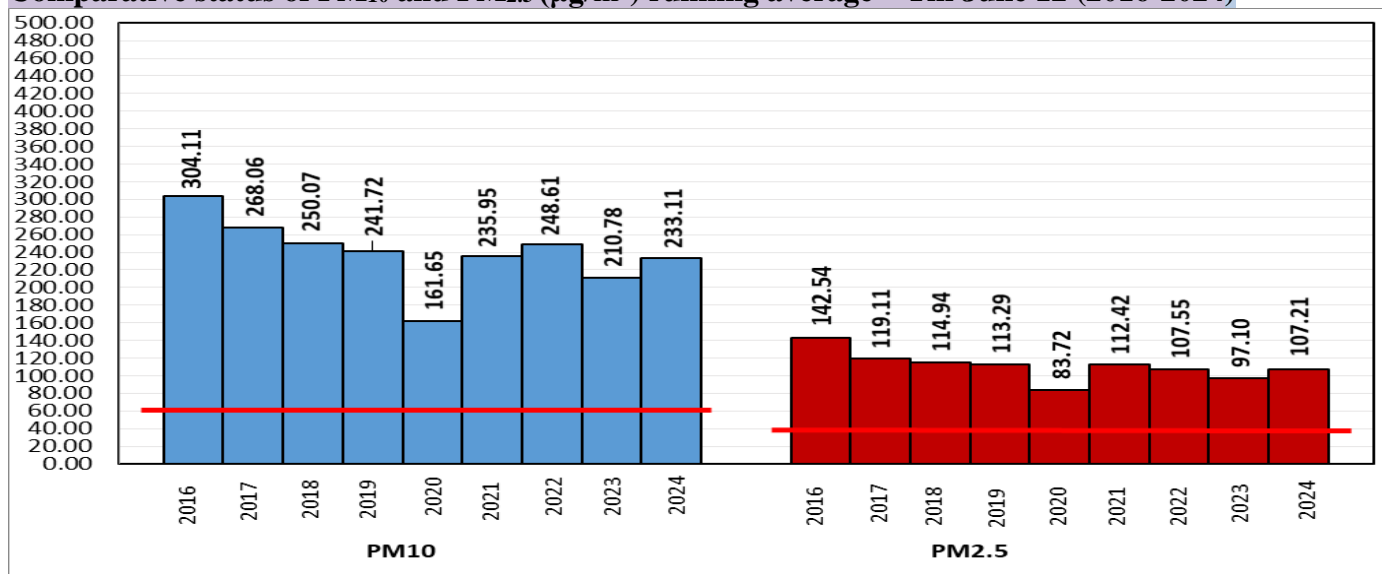

Dated – June 13, 2024

Current Air Quality Status:

Air Quality Index (AQI) (Average of past 24 hours at 4 PM) in comparison with last two years

	2024			2023			2022		
	Air Quality	AQI Value	Prominent Pollutant	Air Quality	AQI Value	Prominent Pollutant	Air Quality	AQI Value	Prominent Pollutant
Delhi	Moderate	193↓	PM_{2.5}, PM₁₀	Poor	205↑	PM₁₀	Moderate	200↓	PM₁₀
Faridabad	Poor	204↓	PM_{2.5}	Moderate	165↑	PM_{2.5}	Moderate	167↓	PM_{2.5}, PM₁₀
Ghaziabad	Poor	203↑	PM₁₀	Moderate	195↑	PM₁₀	Poor	234↓	PM₁₀
Greater Noida	Poor	273↑	PM₁₀	Poor	232↑	PM₁₀	Poor	219↓	PM₁₀
Gurugram	Moderate	200↓	PM_{2.5}, PM₁₀	Poor	252↑	PM_{2.5}	Poor	224↓	PM_{2.5}, PM₁₀
Noida	Poor	226↑	PM₁₀	Poor	210↑	PM₁₀	Poor	235↓	PM₁₀

*Data available for 38(2024), 33(2023), 33(2022) stations in Delhi today. # ↑, ↓ arrows indicate a decrease/increase as compared to the value on the previous day.

Comparative status of AQI - Delhi from 01 January to 13 June 2016-2024

Category	Year	2016	2017	2018	2019	2020	2021	2022	2023	2024	2016	2017	2018	2019	2020	2021	2022	2023	2024	
	No. of days	160	164	164	164	165	164	164	164	165	160	164	164	164	165	164	164	164	165	
Good (0-50)		0	0	0	0	1	0	0	0	0										
Satisfactory (51-100)		0	1	2	2	29	7	4	8	0	18	41	56	65	111	69	39	85	81	
Moderate (101-200)		18	40	54	63	81	62	35	77	81										
Poor (201-300)		83	87	78	66	37	55	103	55	49										
Very Poor (301-400)		53	36	27	26	15	34	21	21	32	142	123	108	99	54	95	125	79	84	
Severe (>401)		6	0	3	7	2	6	1	3	3										

Comparative status of PM₁₀ and PM_{2.5} (µg/m³) running average – Till June 12 (2016-2024)

*Red line shows the annual average concentration standards for PM₁₀ and PM_{2.5}.

Daily Average of Particulates in Delhi (24 hourly average value; from 06:00am of 12.06.24 to 06:00 am of 13.06.24)

Date ↓ / parameter →	PM_{2.5} (µg/m³)	PM₁₀ (µg/m³)
12- June -2024	67↓	221↓