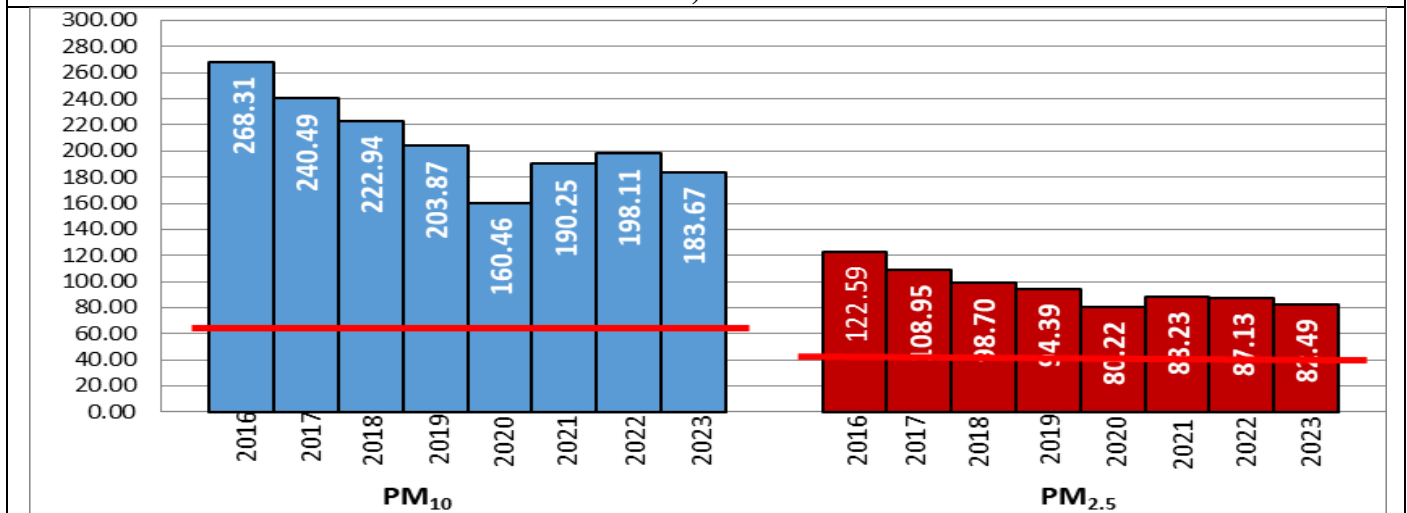

Current Air Quality Status:

Air Quality Index (AQI) (Average of past 24 hours at 4 PM) in comparison with last two years

	2023			2022			2021(Covid- Year)		
	Air Quality	AQI Value	Prominent Pollutant	Air Quality	AQI Value	Prominent Pollutant	Air Quality	AQI Value	Prominent Pollutant
Delhi	Poor	218 ↓	PM10, PM2.5	Very Poor	303 ↓	PM2.5	Severe	471 ↑	PM10, PM2.5
Faridabad	Moderate	172 ↑	PM2.5	Poor	274 ↓	PM2.5	Severe	460 ↑	PM10, PM2.5
Ghaziabad	Moderate	186 ↑	PM2.5	Poor	236 ↓	PM2.5	Severe	486 ↑	PM2.5
Greater Noida	Moderate	165 ↑	PM2.5, O₃	Poor	240 ↓	PM10	Severe	478 ↑	PM2.5
Gurugram	Moderate	193 ↓	PM2.5	Poor	286 ↓	PM2.5, PM10	Severe	448 ↑	PM2.5
Noida	Moderate	189 ↑	PM2.5	Poor	233 ↓	PM2.5	Severe	488 ↑	PM10, PM2.5

*Data available for 36(2023), 37(2022), 36(2021) stations in Delhi today. # ↑, ↓ arrows indicate a decrease/increase as compared to the value on the previous day.

Comparative status of AQI - Delhi from 01 January to 12 November 2016-2023

Category	Year	2016	2017	2018	2019	2020	2021	2022	2023	2016	2017	2018	2019	2020	2021	2022	2023
	No. of days	305	316	316	316	317	316	316	316	110	151	157	175	224	197	160	206
Good (0–50)		0	2	0	2	4	1	3	1								
Satisfactory (51–100)		24	45	53	58	96	72	65	60								
Moderate (101–200)		86	104	104	115	124	124	92	145								
Poor (201–300)		116	102	104	90	56	69	117	72								
Very Poor (301–400)		63	60	46	38	29	38	35	29	195	165	159	141	93	119	156	110
Severe (>401)		16	3	9	13	8	12	4	9								

Comparative status of PM₁₀ and PM_{2.5} (µg/m³) running average - Till November 11 (2016-2023)

*Red line shows the annual average concentration standards for PM10 and PM2.5.

Daily Average of Particulates in Delhi

Date ↓ / parameter →	PM_{2.5} (µg/m³)	PM₁₀ (µg/m³)
11- November -2023	95 ↓	167 ↑