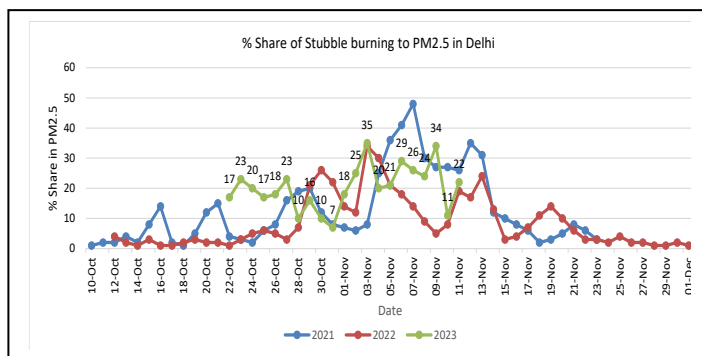

Hotspots for Today:

*Details given below

Delhi	Anand Vihar, Jahangirpuri, Shadipur, Nehru Nagar, Bawana	Ghaziabad	Loni, Vasundhara
Faridabad	Sector- 16A	Greater Noida	Knowledge Park -V
Gurugram	Sector-51, Teri Gram	Noida	Sector-125, Sector – 62

Forecast by IITM (Delhi):

	Nov 13, 2023	Nov 14, 2023	Nov 15, 2023
AQI Category	Very Poor	Severe	Severe

Wind Forecast for Delhi:

	Wind speed (at surface) in km/h		Wind speed (at 900 m) in km/h	Wind Direction	
	As per IMD (range)	As per windy.com (at 16:00 hrs.)	As per windy.com (at 16:00hrs)	As per IMD	As per windy.com at 900m
Nov 13. 2023	04-06	06	03	NW	NW
Nov 14. 2023	04-06	07	08	NW	NW
Nov 15. 2023	04-06	09	05	NW	NW

IMD Alert for Tomorrow (13.11.2023):

The air quality is likely to be deteriorate and will reach in Very Poor category on 13.11.2023. The predominant surface wind is likely to be calm in the morning hours and coming from Northwest directions in Delhi with wind speed 04-06 kmph, partly cloudy sky and shallow fog in the morning on 13.11.2023. Ventilation index is likely to be 3500 m²/s.

Active Fire Events (AFEs):

Date	Punjab		Haryana	
	Nos. on the day	Total since September 15	Nos. on the day	Total since September 15
11.11.2023	104	23730	27	1703
11.11.2022	3916	40677	152	2880
11.11.2021	4156	55718	126	5063

*As per IITM, the impact of stubble burning is ~22% ↑