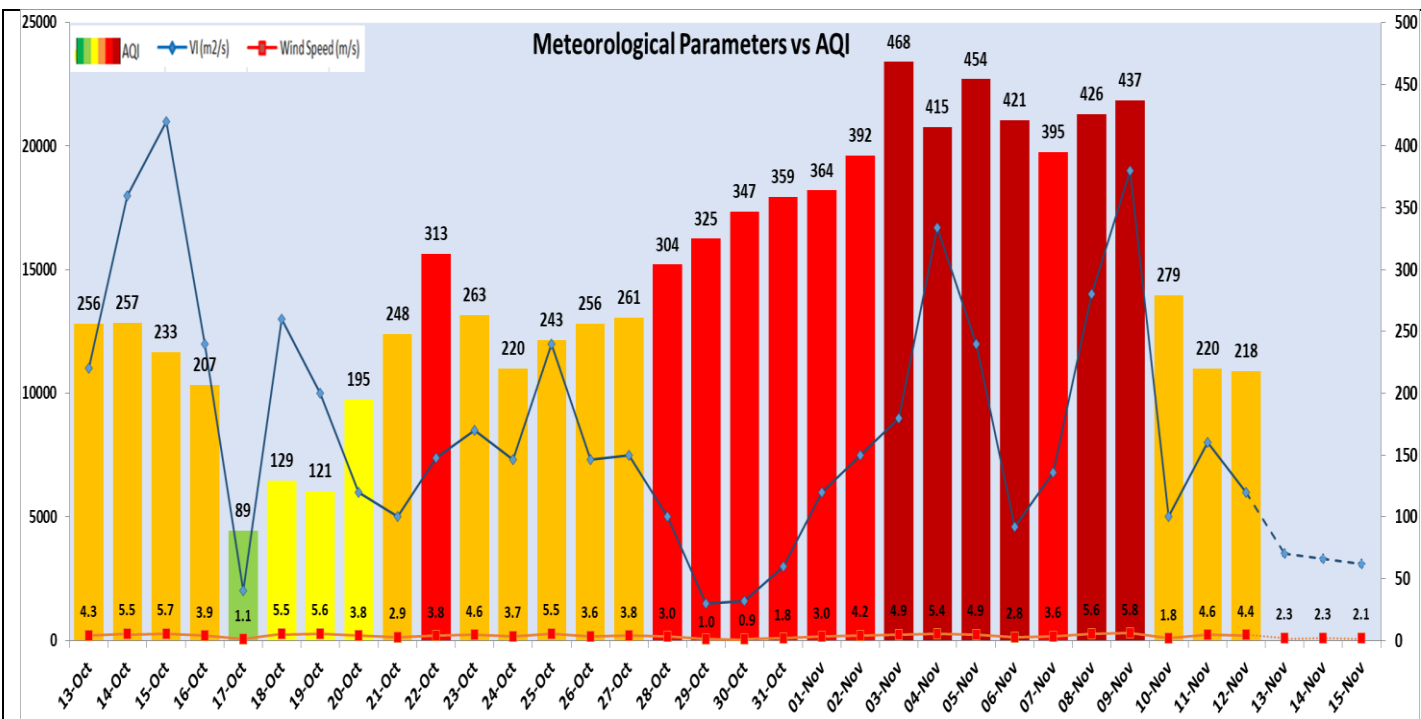

Hotspots for Today:

*Details given below

Delhi	Anand Vihar, Jahangirpuri, Shadipur, Nehru Nagar, Bawana	Ghaziabad	Loni, Vasundhara
Faridabad	Sector- 16A	Greater Noida	Knowledge Park -V
Gurugram	Sector-51, Teri Gram	Noida	Sector-125, Sector – 62

Forecast by IITM (Delhi):

	Nov 13, 2023	Nov 14, 2023	Nov 15, 2023
AQI Category	Very Poor	Severe	Severe

Wind Forecast for Delhi:

	Wind speed (at surface) in km/h		Wind speed (at 900 m) in km/h	Wind Direction	
	As per IMD (range)	As per windy.com (at 16:00 hrs.)	As per windy.com (at 16:00hrs)	As per IMD	As per windy.com at 900m
Nov 13. 2023	04-06	06	03	NW	NW
Nov 14. 2023	04-06	07	08	NW	NW
Nov 15. 2023	04-06	09	05	NW	NW

IMD Alert for Tomorrow (13.11.2023):

The air quality is likely to be deteriorate and will reach in Very Poor category on 13.11.2023. The predominant surface wind is likely to be calm in the morning hours and coming from Northwest directions in Delhi with wind speed 04-06 kmph, partly cloudy sky and shallow fog in the morning on 13.11.2023. Ventilation index is likely to be 3500 m²/s.

Active Fire Events (AFEs):

Date	Punjab		Haryana	
	Nos. on the day	Total since September 15	Nos. on the day	Total since September 15
11.11.2023	104	23730	27	1703
11.11.2022	3916	40677	152	2880
11.11.2021	4156	55718	126	5063

*As per IITM, the impact of stubble burning is ~22% ↑