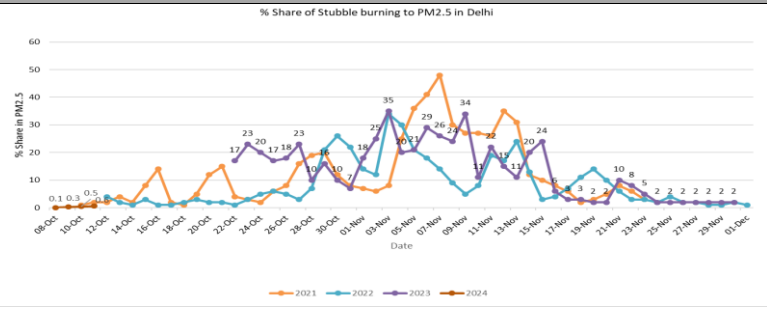

Hotspots for Today: *Details given below

Delhi	Anand Vihar, Mundka, Bawana, Jahangirpuri, Nehru Nagar	Ghaziabad	Loni
Faridabad	Sector 11, New Industrial Town	Greater Noida	Knowledge Park - III
Gurugram	Sector-51	Noida	Sector-1, Sector-116

Forecast by IITM(Delhi):

	Oct 13, 2024	Oct 14, 2024	Oct 15, 2024
AQI Category	Moderate	Moderate	Moderate

Wind Forecast for Delhi:

	Wind speed (at surface) in km/h		Wind speed (at 900 m) in km/h	Wind Direction	
	As per IMD (range)	As per windy.com (at 16:00 hrs.)	As per windy.com (at 16:00hrs)	As per IMD	As per windy.com at 900m
Oct 13, 2024	04 TO 10	02	08	VAR	NW
Oct 14, 2024	04 TO 10	08	22	VAR	NW
Oct 15, 2024	04 TO 12	07	26	NE	NW

IMD Alert for Tomorrow (13.10.2024):

The air quality is likely to be in Moderate category from 13.10.2024 to 15.10.2024. The predominant surface wind is likely to be coming from variable directions in Delhi with wind speed 04-10 kmph and partly cloudy sky on 13.10.2024. Ventilation index is likely to be 7800 m²/s.

Active Fire Events (AFE):

Date	Punjab		Haryana	
	No. of AFE on the day	Total AFE since September 15	No. of AFE on the day	Total AFE since September 15
11.10.2024	143	533	55	280
11.10.2023	26	1063	21	340
11.10.2022	45	763	00	83