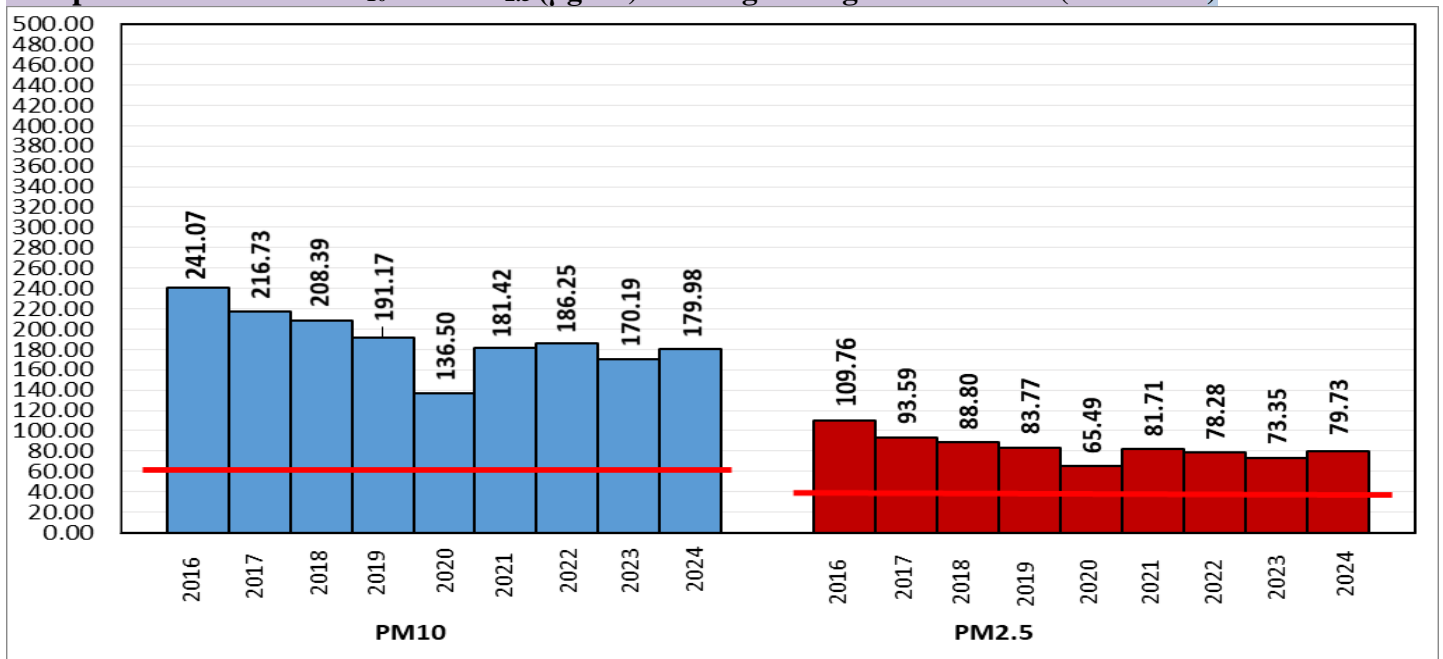

Central Pollution Control Board

Air Quality Status for Delhi & NCR

Dated – October 12, 2024

Current Air Quality Status:

Air Quality Index (AQI) (Average of past 24 hours at 4 PM) in comparison with last two years

	2024			2023			2022		
	Air Quality	AQI Value	Prominent Pollutant	Air Quality	AQI Value	Prominent Pollutant	Air Quality	AQI Value	Prominent Pollutant
Delhi	Moderate	155↑	PM _{2.5} , PM ₁₀	Poor	220↑	PM _{2.5} , PM ₁₀	Moderate	143↑	O ₃ , PM ₁₀ , PM _{2.5}
Faridabad	Moderate	109↑	PM _{2.5} , PM ₁₀	Moderate	198↑	PM _{2.5}	Moderate	161↑	O ₃ , PM ₁₀
Ghaziabad	Moderate	177↑	PM _{2.5} , PM ₁₀	Moderate	192↑	PM _{2.5} , PM ₁₀	Moderate	167↑	O ₃ , PM ₁₀ , PM _{2.5}
Greater Noida	Moderate	150↑	PM _{2.5} , PM ₁₀	Poor	223↓	PM ₁₀ , PM _{2.5}	Moderate	180↑	O ₃ , PM ₁₀
Gurugram	Moderate	120↑	PM _{2.5}	Moderate	140↓	PM _{2.5}	Moderate	120↑	PM ₁₀ , PM _{2.5} , CO
Noida	Moderate	136↑	PM ₁₀	Moderate	178↑	PM _{2.5} , PM ₁₀	Moderate	188↑	O ₃ , PM ₁₀

*Data available for 35(2024), 32(2023), 31(2022) stations in Delhi today. # ↑, ↓ arrows indicate a decrease/increase as compared to the value on the previous day.

Comparative status of AQI - Delhi from 01 January to 12 Oct 2016-2024

Comparative status of PM₁₀ and PM_{2.5} (µg/m³) running average – Till Oct 11 (2016-2024)

*Red line shows the annual average concentration standards for PM₁₀ and PM_{2.5}.

Daily Average of Particulates in Delhi (24 hourly average value; from 06:00am of 11.10.24 to 06:00 am of 12.10.24)