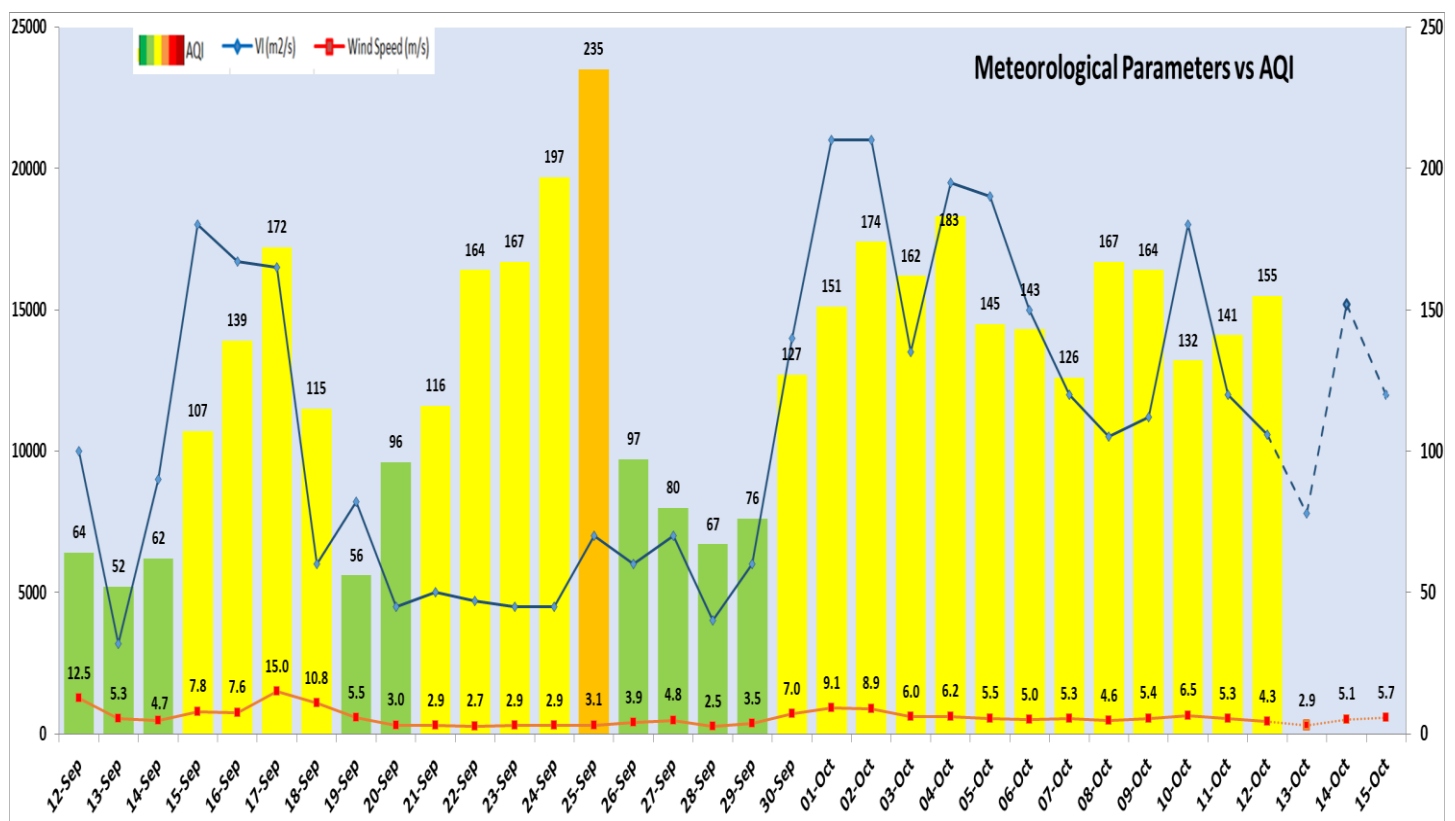

*As per IITM, the impact of stubble burning is ~ 0.6%