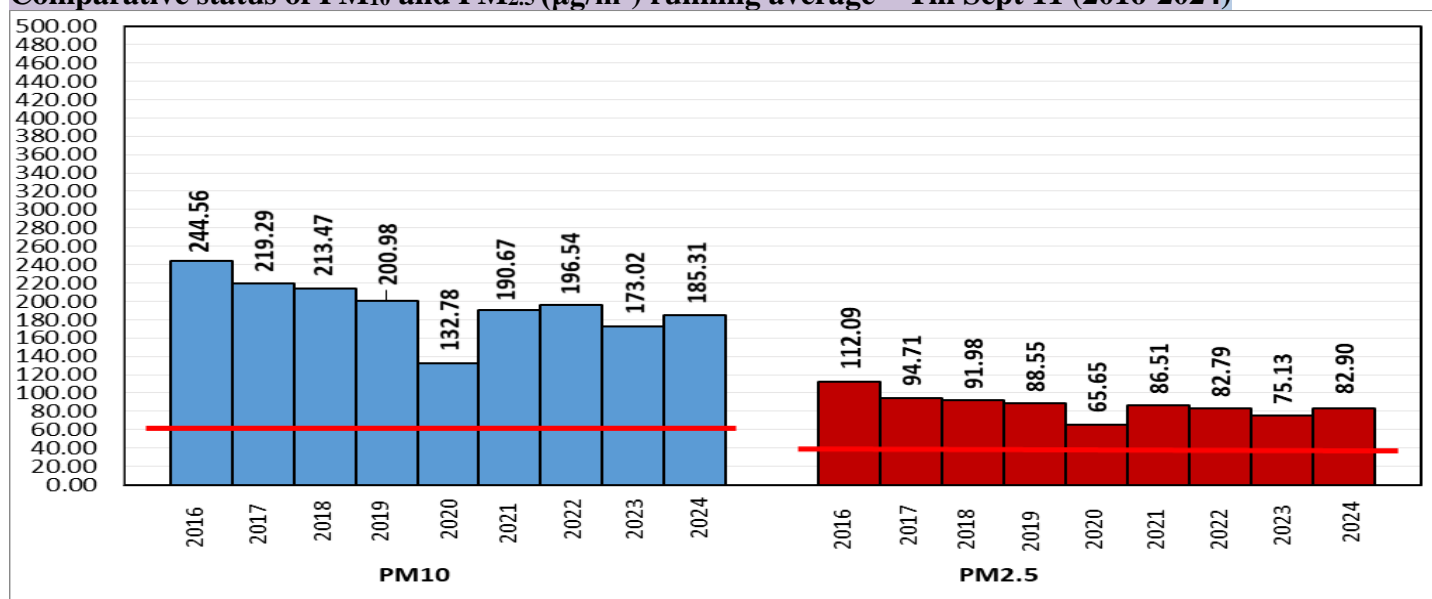

2024			2023			2022		
	Air Quality	AQI Value	Prominent Pollutant	Air Quality	AQI Value	Prominent Pollutant	Air Quality	AQI Value	Prominent Pollutant
Delhi	Satisfactory	64↓	PM₁₀, PM_{2.5}, CO	Satisfactory	89↑	PM₁₀, NO₂	Satisfactory	84↓	CO, PM₁₀
Faridabad	Good	46↓	PM₁₀	Satisfactory	94↑	PM₁₀	Satisfactory	90↑	PM₁₀, PM_{2.5}, O₃
Ghaziabad	Satisfactory	66↑	PM₁₀, PM_{2.5}	Satisfactory	73↑	PM₁₀	Satisfactory	77↑	PM₁₀
Greater Noida	Satisfactory	79↓	PM₁₀, NO₂	Moderate	183↑	PM₁₀	Satisfactory	89↑	CO, PM₁₀
Gurugram	Satisfactory	77↑	CO, PM_{2.5}	Moderate	107↑	PM_{2.5}, CO	Moderate	115↓	PM₁₀, PM_{2.5}
Noida	Satisfactory	60↓	PM₁₀	Satisfactory	84↑	CO	Satisfactory	73↓	CO, PM₁₀

*Data available for 35(2024), 34(2023), 34(2022) stations in Delhi today. # ↑, ↓ arrows indicate a decrease/increase as compared to the value on the previous day.

Comparative status of AQI - Delhi from 01 January to 12 Sept 2016-2024

Category	Year	2016	2017	2018	2019	2020	2021	2022	2023	2024	2016	2017	2018	2019	2020	2021	2022	2023	2024	
	No. of days	244	255	255	255	256	255	255	255	256	90	128	134	147	200	156	128	175	171	
Good (0–50)		0	2	0	2	5	0	0	1	0										
Satisfactory (51–100)		23	44	47	42	94	53	52	54	58										
Moderate (101–200)		67	82	87	103	101	103	76	120	113										
Poor (201–300)		94	91	87	74	39	59	105	56	49										
Very Poor (301–400)		54	36	28	27	15	34	21	21	33	154	127	121	108	56	99	127	80	85	
Severe (>401)		6	0	6	7	2	6	1	3	3										

Comparative status of PM₁₀ and PM_{2.5} (µg/m³) running average – Till Sept 11 (2016-2024)

*Red line shows the annual average concentration standards for PM₁₀ and PM_{2.5}.

▪ Daily Average of Particulates in Delhi (24 hourly average value; from 06:00am of 11.09.24 to 06:00 am of 12.09.24)

Date ↓ / parameter →	PM_{2.5} (µg/m³)	PM₁₀ (µg/m³)
11- Sept -2024	34↓	83