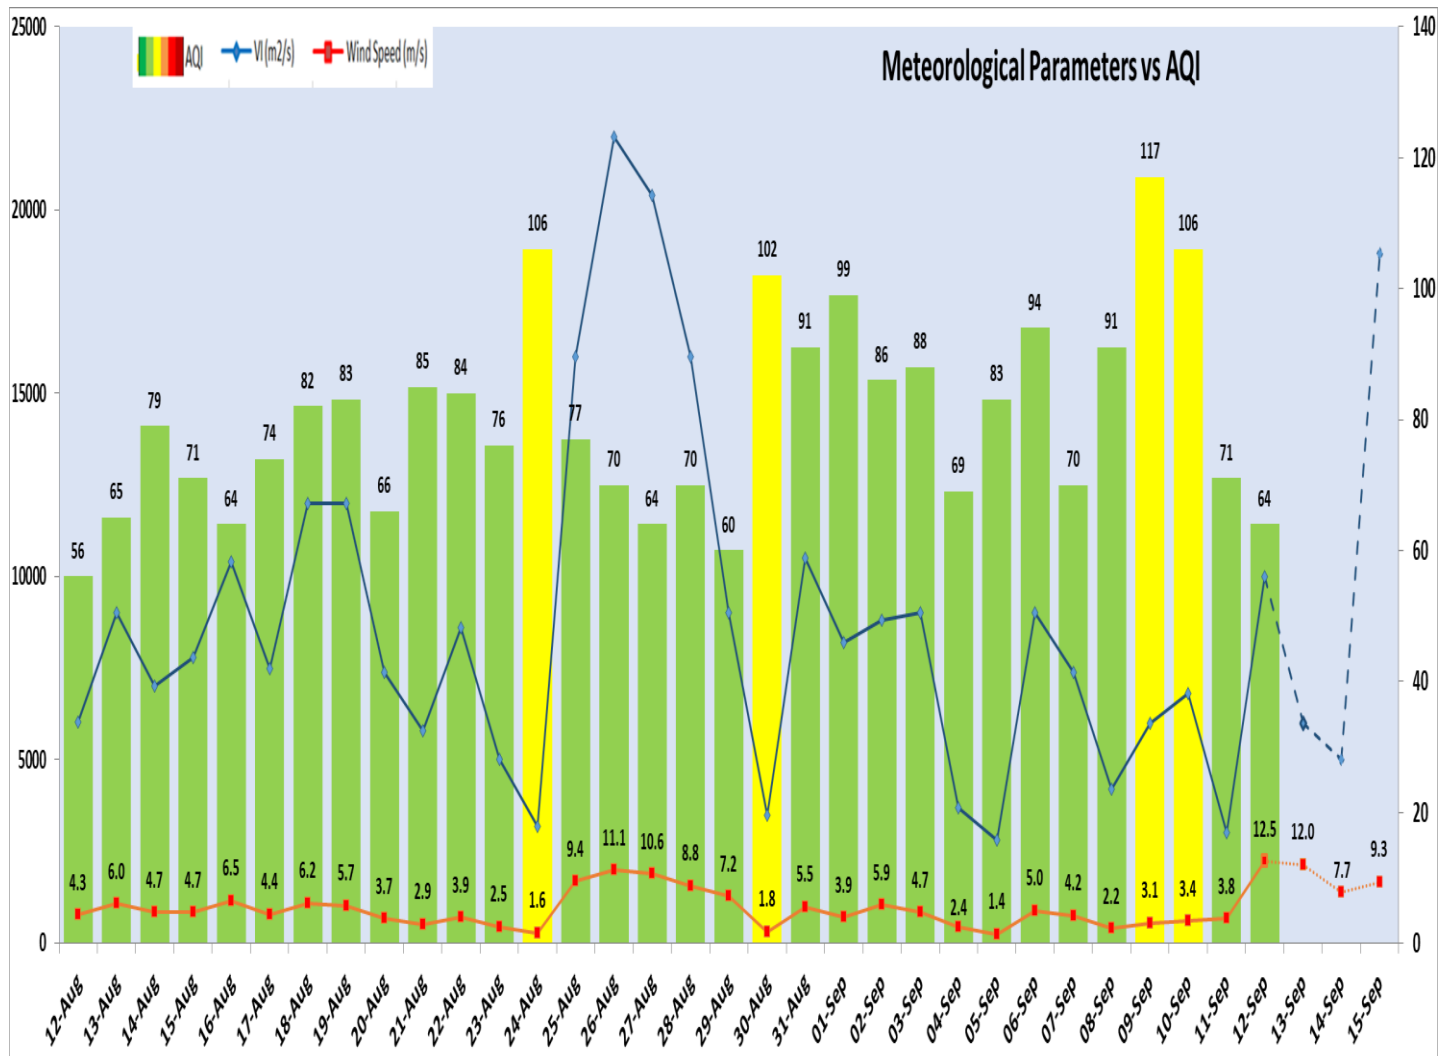

Hotspots for Today: *Details given below

Delhi	Mundka, Aya Nagar, Shadipur, Wazirpur, Chandni Chowk	Ghaziabad	Loni, Vasundhara
Faridabad	Sector 11	Greater Noida	Knowledge Park - V
Gurugram	Sector-51	Noida	Sector - 125

Forecast by IITM(Delhi):

	Sept 13, 2024	Sept 14, 2024	Sept 15, 2024
AQI Category	Satisfactory	Satisfactory	Moderate

Wind Forecast for Delhi:

	Wind speed (at surface) in km/h		Wind speed (at 900 m) in km/h	Wind Direction	
	As per IMD (range)	As per windy.com (at 16:00 hrs.)	As per windy.com (at 16:00hrs)	As per IMD	As per windy.com at 900m
Sept 13, 2024	10-20	05	36	VAR	W
Sept 14, 2024	06-16	09	21	E/SE	W
Sept 15, 2024	10-16	10	30	NW/W	W

IMD Alert for Tomorrow (13.09.2024):

The air quality is likely to remain in Satisfactory category from 13.09.2024 to 14.09.2024. The predominant surface wind is likely to be coming from North/East directions in Delhi with wind speed 10-20 kmph, generally cloudy sky and light to moderate rain/thundershowers accompanied with strong surface winds (speed 25-35kmph) on 13.09.2024. Ventilation index is likely to be 6000 m²/s.