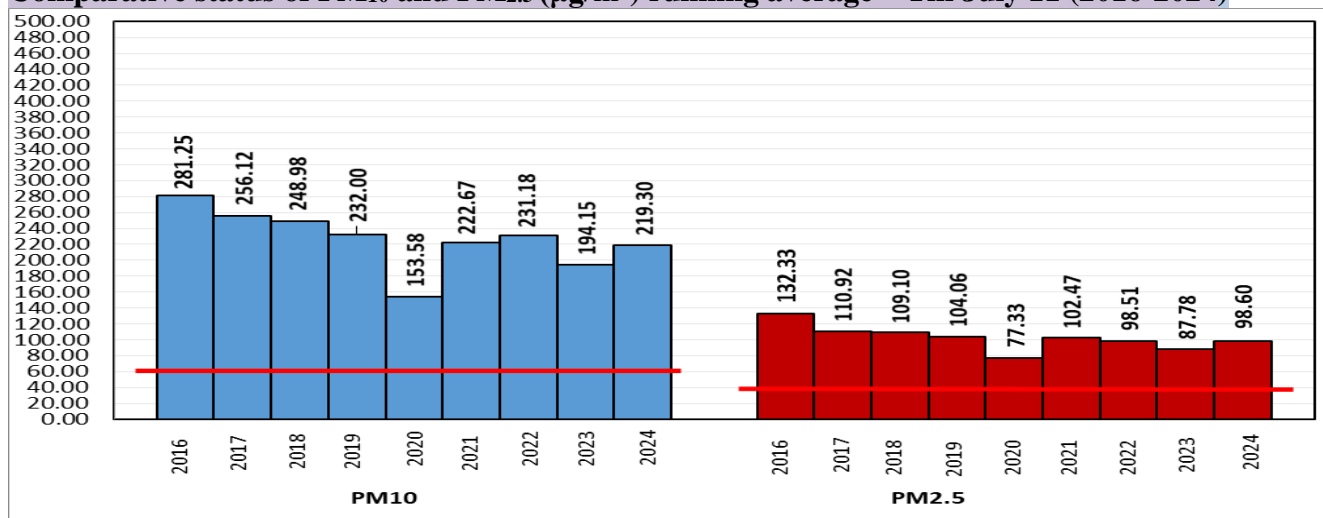

Central Pollution Control Board

Air Quality Status for Delhi & NCR

Dated – July 12, 2024

Current Air Quality Status:

Air Quality Index (AQI) (Average of past 24 hours at 4 PM) in comparison with last two years

	2024			2023			2022		
	Air Quality	AQI Value	Prominent Pollutant	Air Quality	AQI Value	Prominent Pollutant	Air Quality	AQI Value	Prominent Pollutant
Delhi	Moderate	107↓	PM _{2.5} , PM ₁₀ , NO ₂	Satisfactory	77↑	CO, PM ₁₀	Satisfactory	100↑	PM ₁₀ , PM _{2.5}
Faridabad	Moderate	109↓	PM _{2.5} , PM ₁₀ , NO ₂	Moderate	104↑	O ₃ , PM ₁₀	Moderate	162↑	PM _{2.5}
Ghaziabad	Moderate	108↓	PM ₁₀	Satisfactory	58↓	PM ₁₀	Satisfactory	84↓	PM _{2.5} , CO, PM ₁₀
Greater Noida	Moderate	170↑	PM ₁₀	Satisfactory	74↑	PM ₁₀	Satisfactory	96↑	PM ₁₀
Gurugram	Moderate	103↓	PM ₁₀ , CO	Moderate	109↑	PM _{2.5} , CO	Moderate	107↑	PM ₁₀ , PM _{2.5}
Noida	Satisfactory	94↓	PM ₁₀ , CO	Satisfactory	64↓	CO	Satisfactory	98↓	PM ₁₀

Comparative status of PM₁₀ and PM_{2.5} (µg/m³) running average – Till July 11 (2016-2024)

*Red line shows the annual average concentration standards for PM₁₀ and PM_{2.5}.

Daily Average of Particulates in Delhi (24 hourly average value; from 06:00am of 11.07.24 to 06:00 am of 12.07.24)