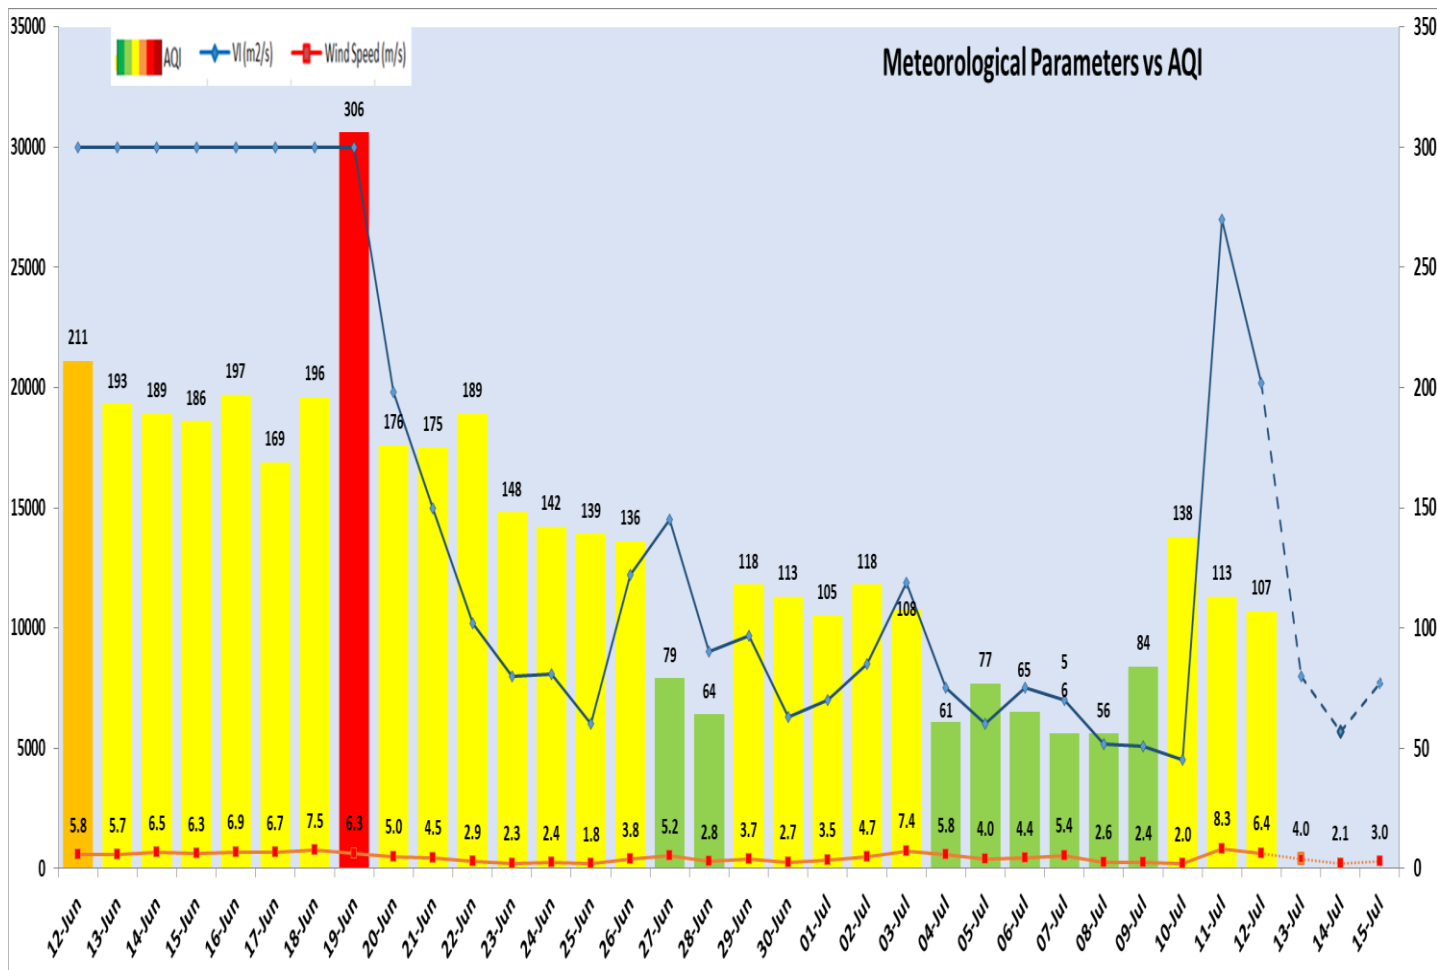

Comparative status of PM₁₀ and PM_{2.5} (µg/m³) running average – Till July 11 (2016-2024)

*Red line shows the annual average concentration standards for PM₁₀ and PM_{2.5}.

Daily Average of Particulates in Delhi (24 hourly average value; from 06:00am of 11.07.24 to 06:00 am of 12.07.24)

Forecast by IITM(Delhi):

	July 13, 2024	July 14, 2024	July 15, 2024
AQI Category	Satisfactory	Satisfactory	Satisfactory

Wind Forecast for Delhi:

	Wind speed (at surface) in km/h		Wind speed (at 900 m) in km/h	Wind Direction	
	As per IMD (range)	As per windy.com (at 16:00 hrs.)	As per windy.com (at 16:00hrs)	As per IMD	As per windy.com at 900m
July 13, 2024	08-16	05	08	SW/S	W
July 14, 2024	08-12	06	08	NW/S	NW
July 15, 2024	12-16	08	11	VAR	E

Delhi Temperature in (°C)		
Date	Minimum	Maximum
09-07-2024	27.2	32.2
10-07-2024	27.5	33.2
11-07-2024	27.2	36.4
12-07-2024	29.6	38.8

▪ ***Hotspots for Today**

City	Station Name	AQI value	Air Quality	Prominent Pollutant
Delhi	Anand Vihar, Delhi - DPCC	176	Moderate	PM ₁₀
	Chandni Chowk, Delhi - IITM	144	Moderate	NO ₂
	NSIT Dwarka, Delhi - CPCB	135	Moderate	PM _{2.5}
	Mundka, Delhi - DPCC	132	Moderate	PM ₁₀
	Wazirpur, Delhi - DPCC	127	Moderate	PM ₁₀
Faridabad	New Industrial Town, Faridabad - HSPCB	142	Moderate	PM _{2.5}
Gurugram	Sector-51, Gurugram - HSPCB	120	Moderate	PM ₁₀
Ghaziabad	Sanjay Nagar, Ghaziabad - UPPCB	122	Moderate	PM ₁₀
	Indirapuram, Ghaziabad - UPPCB	118	Moderate	PM ₁₀
	Loni, Ghaziabad - UPPCB	118	Moderate	PM ₁₀
Greater Noida	Knowledge Park - V, Greater Noida - UPPCB	200	Moderate	PM ₁₀
Noida	Sector-116, Noida - UPPCB	116	Moderate	PM ₁₀
	Sector - 62, Noida - IMD	110	Moderate	PM ₁₀
	Sector-1, Noida - UPPCB	110	Moderate	PM ₁₀