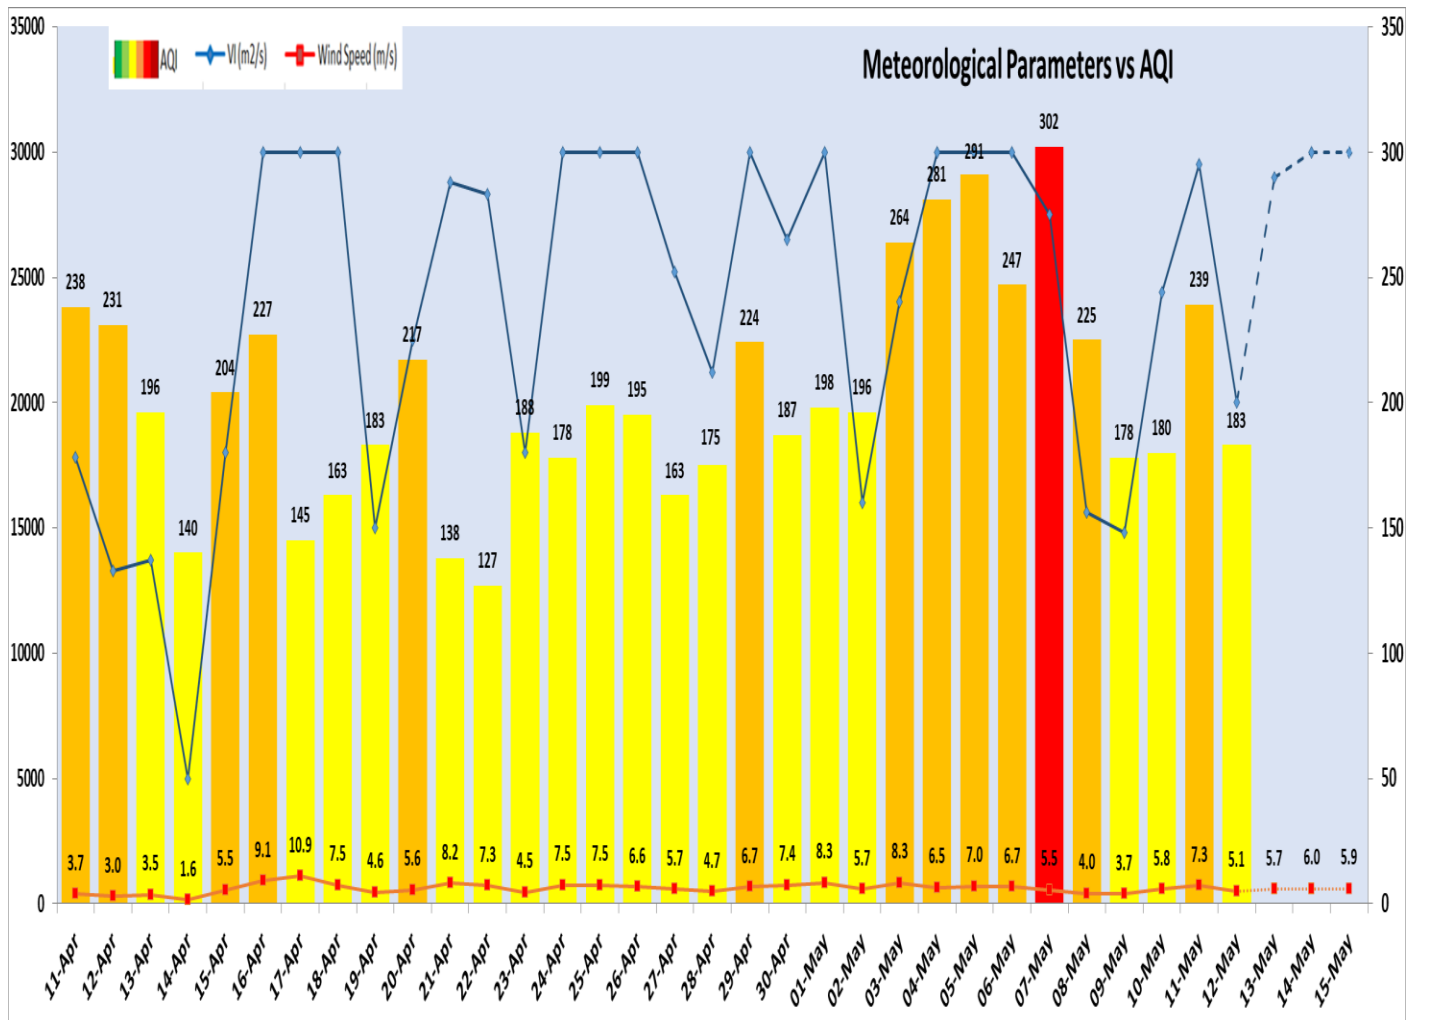

## Current Air Quality Status:

▪ Air Quality Index (AQI) (Average of past 24 hours at 4 PM) in comparison with last two years

	2024			2023			2022		
	Air Quality	AQI Value	Prominent Pollutant	Air Quality	AQI Value	Prominent Pollutant	Air Quality	AQI Value	Prominent Pollutant
Delhi	Moderate	183↓	O <sub>3</sub>	Poor	227↓	PM <sub>10</sub>	Moderate	164↑	PM <sub>2.5</sub> , O <sub>3</sub>
Faridabad	Moderate	195↓	PM <sub>2.5</sub>	Moderate	150↓	PM <sub>10</sub>	Moderate	126↓	PM <sub>2.5</sub> , PM <sub>10</sub>
Ghaziabad	Moderate	158↓	PM <sub>10</sub> , O <sub>3</sub>	Poor	203↓	PM <sub>10</sub>	Moderate	172↓	PM <sub>10</sub> , O <sub>3</sub>
Greater Noida	Poor	237↑	PM <sub>10</sub> , O <sub>3</sub>	Poor	263↓	PM <sub>10</sub>	Moderate	134↓	PM <sub>10</sub>
Gurugram	Moderate	146↓	PM <sub>10</sub> , CO	Poor	210↓	PM <sub>2.5</sub>	Moderate	158↑	PM <sub>2.5</sub> , PM <sub>10</sub>
Noida	Moderate	175↓	PM <sub>10</sub> , O <sub>3</sub>	Poor	241↓	PM <sub>10</sub> , PM <sub>2.5</sub>	Moderate	158↑	PM <sub>10</sub> , O <sub>3</sub>

Comparative status of PM<sub>10</sub> and PM<sub>2.5</sub> (µg/m<sup>3</sup>) running average – Till May 11 (2016-2024)

\*Red line shows the annual average concentration standards for PM10 and PM2.5.

▪ Daily Average of Particulates in Delhi (24 hourly average value; from 06:00am of 11.05.24 to 06:00 am of 12.05.24)

**Forecast by IITM(Delhi):**

	May 13, 2024	May 14, 2024	May 15, 2024
<b>AQI Category</b>	Moderate	Moderate	Moderate

**Wind Forecast for Delhi:**

	Wind speed (at surface) in km/h		Wind speed (at 900 m) in km/h	Wind Direction	
	As per IMD (range)	As per windy.com (at 16:00 hrs.)	As per windy.com (at 16:00hrs)	As per IMD	As per windy.com at 900m
May 13. 2024	08 TO 10	18	28	VAR	NW
May 14. 2024	08 TO 12	17	28	NW	NW
May 15. 2024	08 TO 18	19	31	NW	NW

## Delhi Temperature in (°C)

Date	Minimum	Maximum
09-05-2024	26.0	38.2
10-05-2024	27.7	38.8
11-05-2024	24.9	39.0
12-05-2024	25.8	38.7