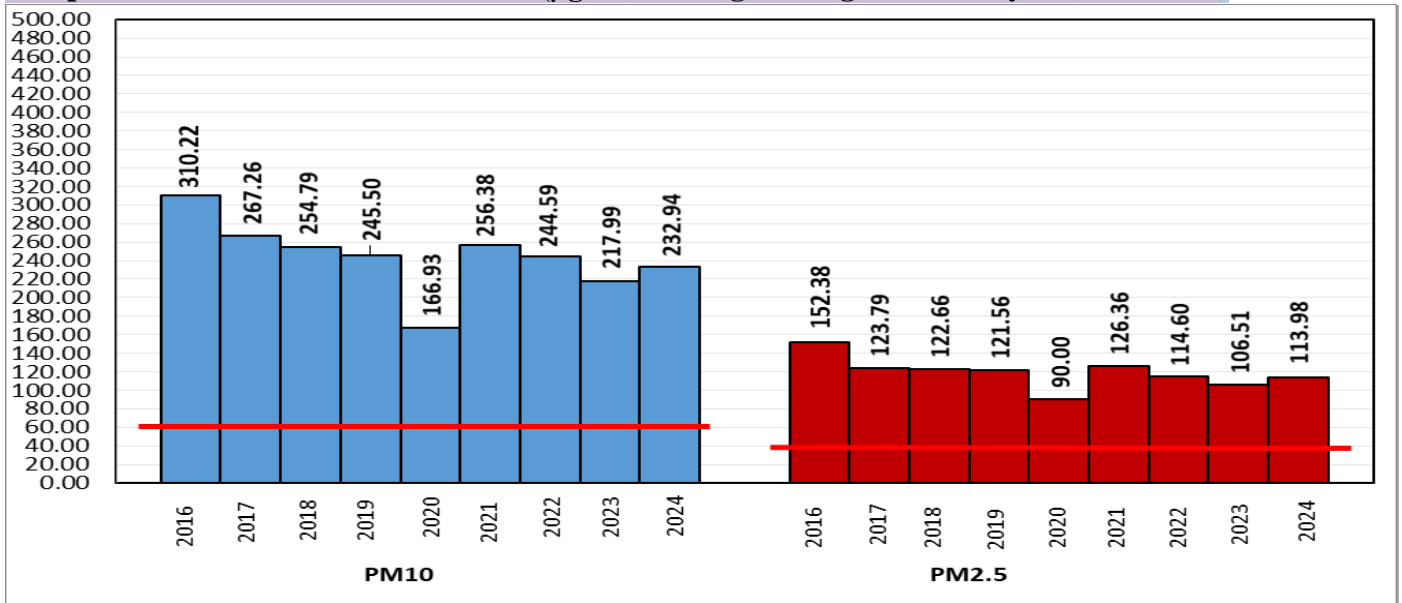

## Current Air Quality Status:

▪ Air Quality Index (AQI) (Average of past 24 hours at 4 PM) in comparison with last two years

	2024			2023			2022		
	Air Quality	AQI Value	Prominent Pollutant	Air Quality	AQI Value	Prominent Pollutant	Air Quality	AQI Value	Prominent Pollutant
Delhi	Moderate	183↓	O <sub>3</sub>	Poor	227↓	PM <sub>10</sub>	Moderate	164↑	PM <sub>2.5</sub> , O <sub>3</sub>
Faridabad	Moderate	195↓	PM <sub>2.5</sub>	Moderate	150↓	PM <sub>10</sub>	Moderate	126↓	PM <sub>2.5</sub> , PM <sub>10</sub>
Ghaziabad	Moderate	158↓	PM <sub>10</sub> , O <sub>3</sub>	Poor	203↓	PM <sub>10</sub>	Moderate	172↓	PM <sub>10</sub> , O <sub>3</sub>
Greater Noida	Poor	237↑	PM <sub>10</sub> , O <sub>3</sub>	Poor	263↓	PM <sub>10</sub>	Moderate	134↓	PM <sub>10</sub>
Gurugram	Moderate	146↓	PM <sub>10</sub> , CO	Poor	210↓	PM <sub>2.5</sub>	Moderate	158↑	PM <sub>2.5</sub> , PM <sub>10</sub>
Noida	Moderate	175↓	PM <sub>10</sub> , O <sub>3</sub>	Poor	241↓	PM <sub>10</sub> , PM <sub>2.5</sub>	Moderate	158↑	PM <sub>10</sub> , O <sub>3</sub>

\*Data available for 34(2024), 39(2023), 37(2022) stations in Delhi today. # ↑, ↓ arrows indicate a decrease/increase as compared to the value on the previous day.

▪ Comparative status of AQI - Delhi from 01 January to 12 May 2016-2024

Comparative status of PM<sub>10</sub> and PM<sub>2.5</sub> (µg/m<sup>3</sup>) running average – Till May 11 (2016-2024)

\*Red line shows the annual average concentration standards for PM10 and PM2.5.

▪ Daily Average of Particulates in Delhi (24 hourly average value; from 06:00am of 11.05.24 to 06:00 am of 12.05.24)