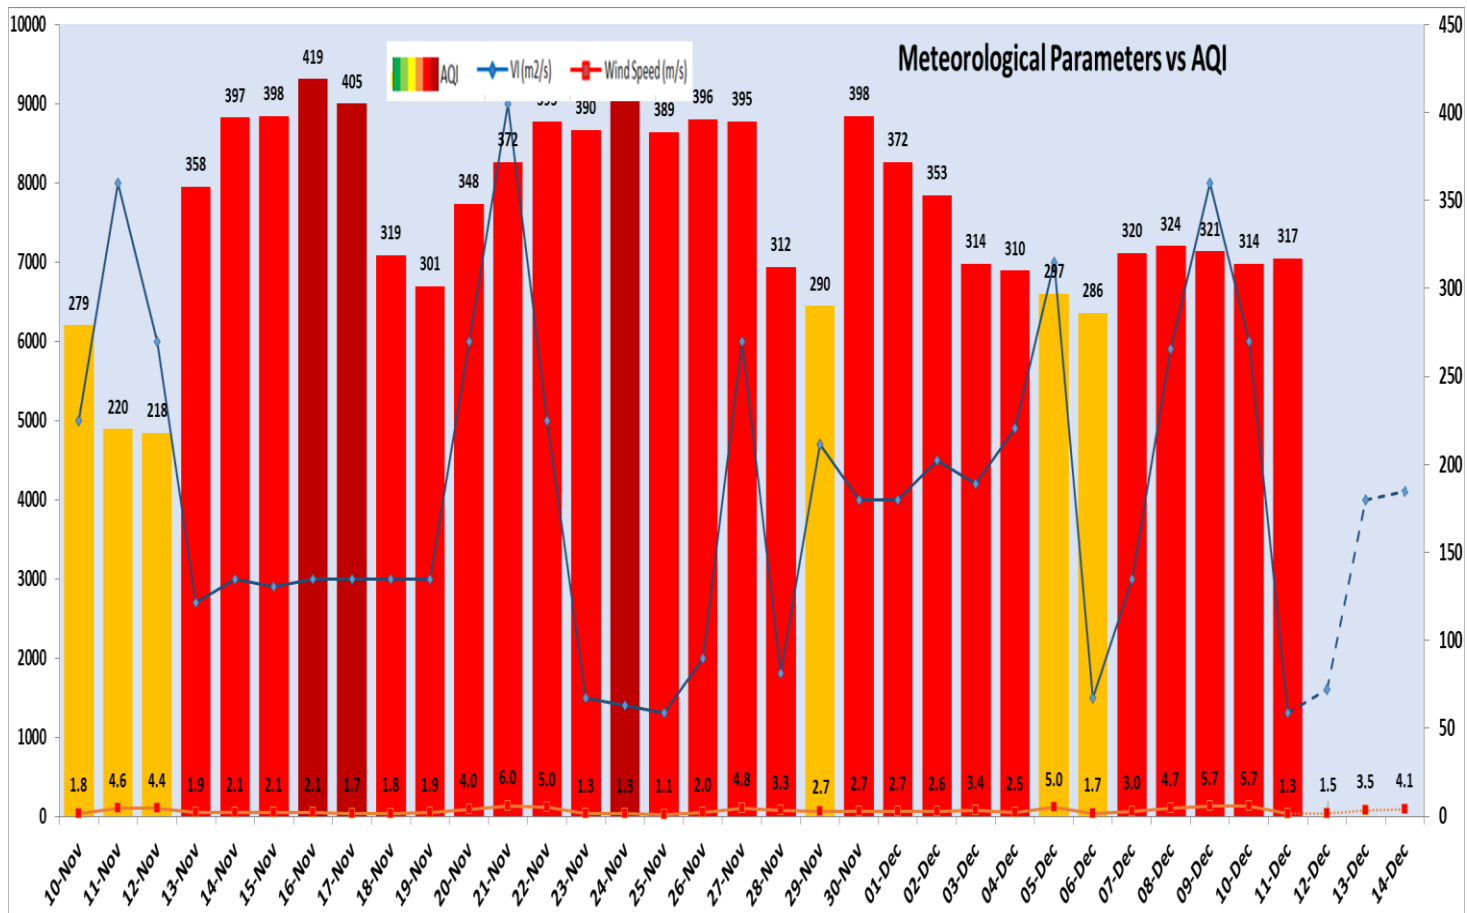

Forecast by IITM (Delhi):

	Dec 12, 2023	Dec 13, 2023	Dec 14, 2023
<b>AQI Category</b>	Very Poor	Very Poor	Very Poor

Wind Forecast for Delhi:

	Wind speed (at surface) in km/h		Wind speed (at 900 m) in km/h	Wind Direction	
	As per IMD (range)	As per windy.com (at 16:00 hrs.)	As per windy.com (at 16:00hrs)	As per IMD	As per windy.com at 900m
Dec 12. 2023	UPTO 04	2	7	VAR	SW
Dec 13. 2023	04 TO 08	9	9	NW	NW
Dec 14. 2023	04 TO 08	9	25	NW	NW

Delhi Temperature in (°C)		
Date	Minimum	Maximum
08-12-2023	9.4	25.8
09-12-2023	8.5	25.7
10-12-2023	8.3	25.3
11-12-2023	6.5	23.4

▪ **Hotspots for Today**

City	Station Name	AQI value	Air Quality	Prominent Pollutant
Delhi	Nehru Nagar, Delhi - DPCC	383	Very Poor	PM <sub>2.5</sub>
	R K Puram, Delhi - DPCC	352	Very Poor	PM <sub>2.5</sub>
	Dwarka-Sector 8, Delhi - DPCC	348	Very Poor	PM <sub>2.5</sub>
	Jawaharlal Nehru Stadium, Delhi - DPCC	339	Very Poor	PM <sub>2.5</sub>
	Mundka, Delhi - DPCC	339	Very Poor	PM <sub>2.5</sub>
Faridabad	Sector- 16A, Faridabad - HSPCB	335	Very Poor	PM <sub>2.5</sub>
	Sector 11, Faridabad - HSPCB	318	Very Poor	PM <sub>2.5</sub>
Gurugram	Sector-51, Gurugram - HSPCB	278	Poor	PM <sub>2.5</sub>
	Teri Gram, Gurugram - HSPCB	277	Poor	PM <sub>2.5</sub>
Ghaziabad	Loni, Ghaziabad - UPPCB	281	Poor	PM <sub>2.5</sub>
	Sanjay Nagar, Ghaziabad - UPPCB	263	Poor	PM <sub>2.5</sub>
Greater Noida	Knowledge Park - V, Greater Noida - UPPCB	287	Poor	PM <sub>2.5</sub>
Noida	Sector - 125, Noida - UPPCB	328	Very Poor	PM <sub>10</sub>