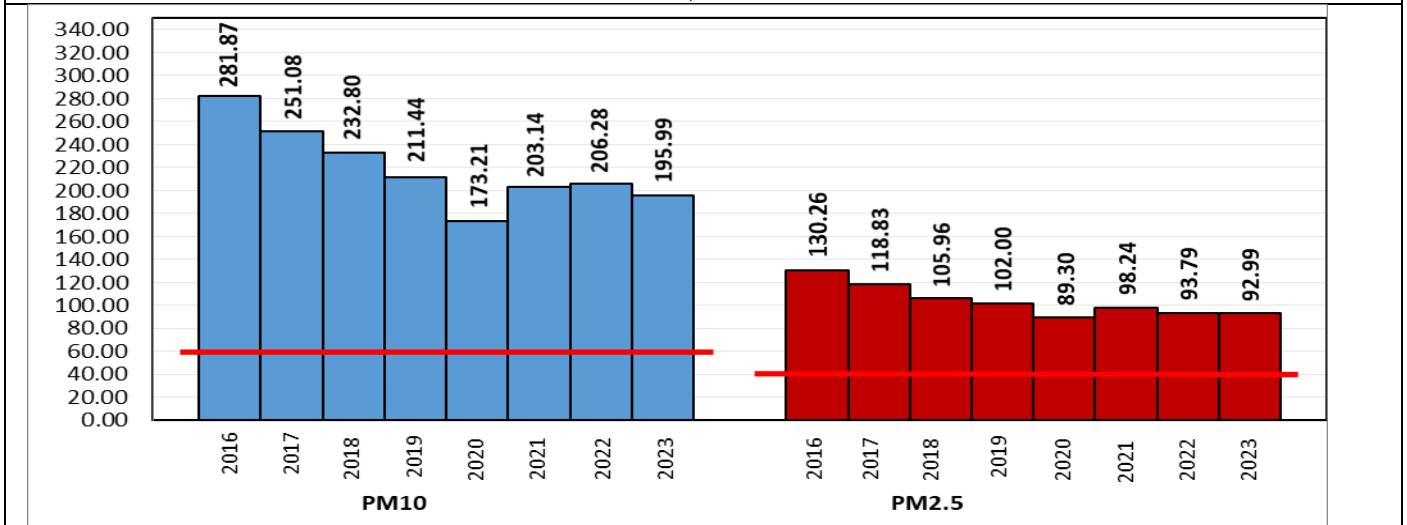

Current Air Quality Status:

Air Quality Index (AQI) (Average of past 24 hours at 4 PM) in comparison with last two years

	2023			2022			2021(Covid- Year)		
	Air Quality	AQI Value	Prominent Pollutant	Air Quality	AQI Value	Prominent Pollutant	Air Quality	AQI Value	Prominent Pollutant
Delhi	Very Poor	317↑	PM2.5	Very Poor	306↓	PM2.5	Poor	281↓	PM2.5
Faridabad	Poor	269↓	PM2.5	Poor	275↓	PM2.5	Poor	221↓	PM10, PM2.5
Ghaziabad	Poor	252↑	PM2.5	Poor	270↓	PM2.5	Poor	264↓	PM2.5
Greater Noida	Poor	277↑	PM2.5	Very Poor	306↓	PM2.5	Moderate	192↓	PM2.5
Gurugram	Poor	260↑	PM2.5	Poor	204↓	PM2.5	Poor	268↓	PM2.5
Noida	Poor	288↑	PM2.5,PM10	Poor	268↓	PM2.5	Poor	218↓	PM2.5

*Data available for 37(2023), 36(2022), 31(2021) stations in Delhi today. # ↑,↓ arrows indicate a decrease/increase as compared to the value on the previous day.

Comparative status of AQI - Delhi from 01 January to 11 December 2016-2023

Category	Year	2016	2017	2018	2019	2020	2021	2022	2023	2016	2017	2018	2019	2020	2021	2022	2023
	No. of days	334	345	345	345	346	345	345	345	2016	2017	2018	2019	2020	2021	2022	2023
Good (0–50)		0	2	0	2	4	1	3	1								
Satisfactory (51–100)		24	45	53	59	96	72	65	60	110	152	157	179	226	197	160	206
Moderate (101–200)		86	105	104	118	126	124	92	145								
Poor (201–300)		119	106	110	100	67	74	128	75								
Very Poor (301–400)		80	79	64	48	41	56	52	52	224	193	188	166	120	148	185	139
Severe (>401)		25	8	14	18	12	18	5	12								

Comparative status of PM₁₀ and PM_{2.5} (µg/m³) running average - Till December 10 (2016-2023)

*Red line shows the annual average concentration standards for PM₁₀ and PM_{2.5}.

Daily Average of Particulates in Delhi (24 hourly average value; from 06:00am of 10.12.23 to 06:00 am of 11.12.23)

Date ↓ / parameter →	PM_{2.5} (µg/m³)	PM₁₀ (µg/m³)
10- December -2023	159	268↓