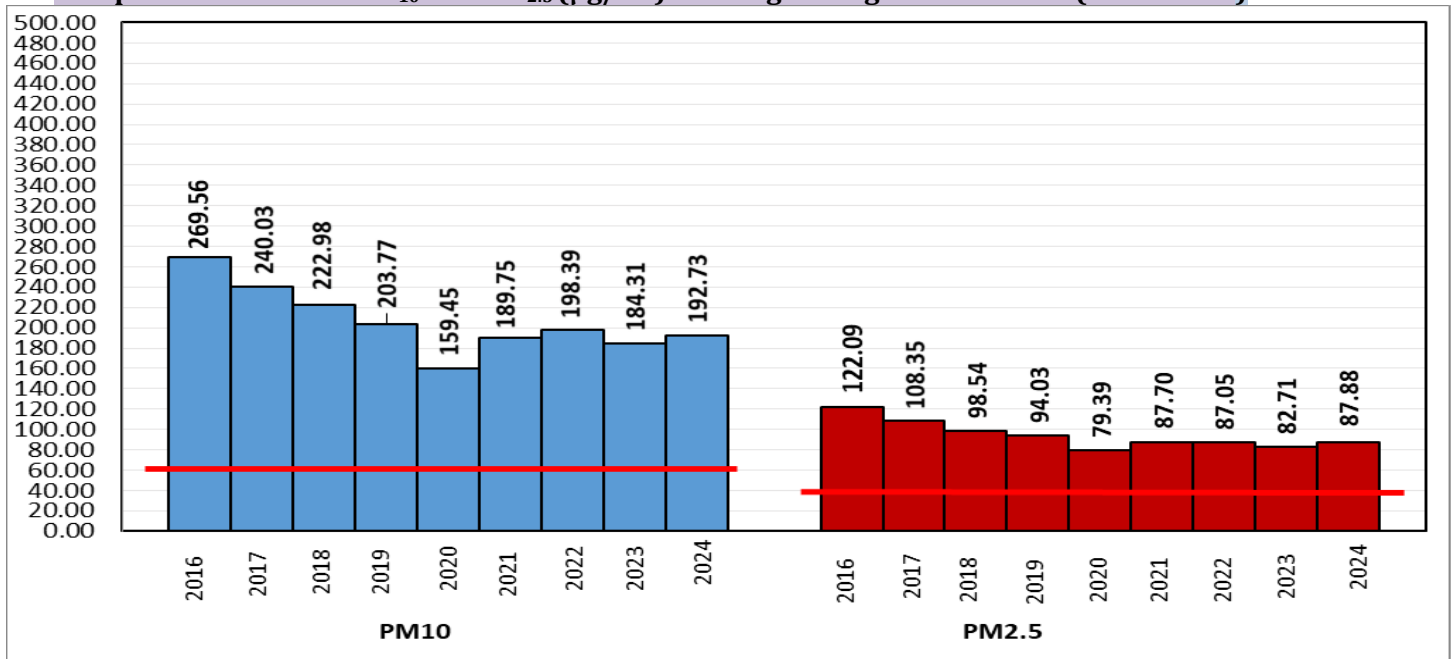

Central Pollution Control Board

Air Quality Status for Delhi & NCR

Dated – November 11, 2024

Current Air Quality Status:

Air Quality Index (AQI) (Average of past 24 hours at 4 PM) in comparison with last two years

	2024			2023			2022		
	Air Quality	AQI Value	Prominent Pollutant	Air Quality	AQI Value	Prominent Pollutant	Air Quality	AQI Value	Prominent Pollutant
Delhi	Very Poor	352↑	PM _{2.5} , PM ₁₀	Poor	220↓	PM _{2.5}	Very Poor	346↑	PM _{2.5} , PM ₁₀
Faridabad	Moderate	181↑	PM _{2.5}	Moderate	167↓	PM _{2.5}	Very Poor	304↑	PM _{2.5}
Ghaziabad	Poor	252↑	PM _{2.5}	Moderate	160↓	PM _{2.5}	Poor	285↓	PM ₁₀
Greater Noida	Poor	285↑	PM _{2.5} , PM ₁₀	Moderate	130↓	PM _{2.5}	Very Poor	311↓	PM _{2.5}
Gurugram	Poor	294↑	PM _{2.5}	Moderate	199↓	PM _{2.5}	Very Poor	353↑	PM _{2.5}
Noida	Poor	240↑	PM _{2.5}	Moderate	156↓	PM _{2.5}	Poor	286↑	PM _{2.5}

Category	Year	2016	2017	2018	2019	2020	2021	2022	2023	2024	2016	2017	2018	2019	2020	2021	2022	2023	2024	
	No. of days	304	315	315	315	316	315	315	315	316										
Good (0–50)		0	2	0	2	5	1	3	1	0										
Satisfactory (51–100)		23	45	53	57	95	72	65	60	66	110	149	158	175	224	197	160	206	201	
Moderate (101–200)		87	102	105	116	124	124	92	145	135										
Poor (201–300)		116	104	105	90	56	68	117	70	60										
Very Poor (301–400)		63	59	43	38	28	39	34	30	52	194	166	157	140	92	118	155	109	115	
Severe (>401)		15	3	9	12	8	11	4	9	3										

Comparative status of PM₁₀ and PM_{2.5} (µg/m³) running average - Till Nov 10 (2016-2024)

*Red line shows the annual average concentration standards for PM₁₀ and PM_{2.5}.

Daily Average of Particulates in Delhi (24 hourly average value; from 06:00am of 10.11.24 to 06:00 am of 11.11.24)