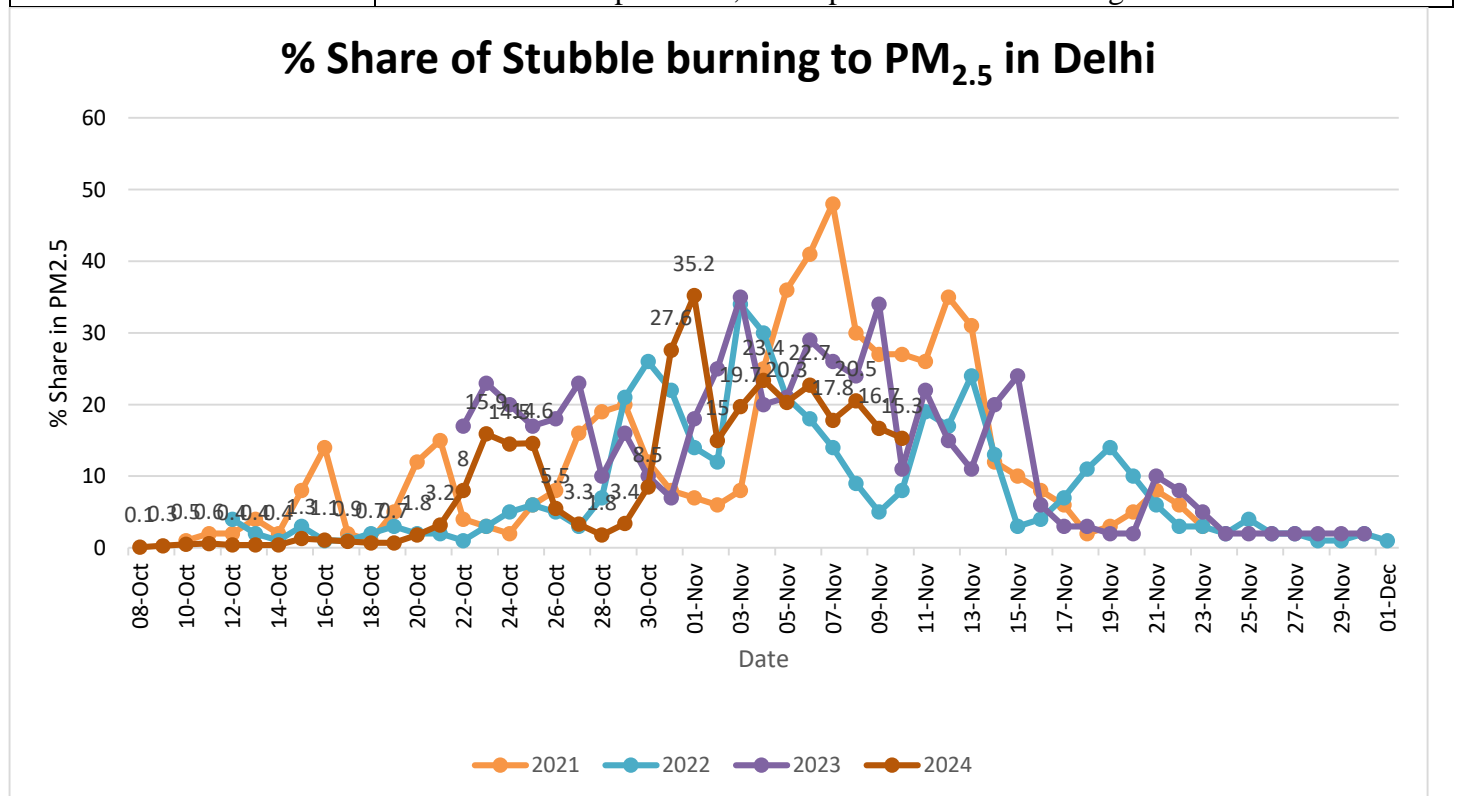

Delhi	Jahangirpuri, Wazirpur, Rohini, Bawana, Punjabi Bagh	Ghaziabad	Vasundhara, Loni
Faridabad	New Industrial Town, Sector 30	Greater Noida	Knowledge Park - III
Gurugram	NISE Gwal Pahari, Sector-51	Noida	Sector - 62, Sector-116

Forecast by IITM(Delhi):

	Nov 12, 2024	Nov 13, 2024	Nov 14, 2024
AQI Category	Very Poor	Very Poor	Very Poor

Wind Forecast for Delhi:

	Wind speed (at surface) in km/h		Wind speed (at 900 m) in km/h	Wind Direction	
	As per IMD (range)	As per windy.com (at 16:00 hrs.)	As per windy.com (at 16:00hrs)	As per IMD	As per windy.com at 900m
Nov 12, 2024	06-08	08	17	SE/NE	W
Nov 13, 2024	04-10	08	15	E/NE	NW
Nov 14, 2024	04-10	07	09	SE/NE	NW

IMD Alert for Tomorrow (12.11.2024):

The air quality is likely to be in Very Poor category from 12.11.2024 to 14.11.2024. The predominant surface wind is likely to be coming from southeast/northeast directions in Delhi with wind speed 06-08 kmph, smog/mist/ shallow to moderate fog at few places likely in the morning, smog/mist is likely in the night and mainly clear sky on 12.11.2024. Ventilation index is likely to be 13500 m²/s.

Active Fire Events (AFE):

Date	Punjab		Haryana	
	No. of AFE on the day	Total AFE since September 15	No. of AFE on the day	Total AFE since September 15
10.11.2024	345	6611	22	981
10.11.2023	06	23626	00	1676
10.11.2022	1893	36761	35	2728

% Share of Stubble burning to PM_{2.5} in Delhi
10.11.2024 *As per IITM, the impact of stubble burning is ~ 15.3 %