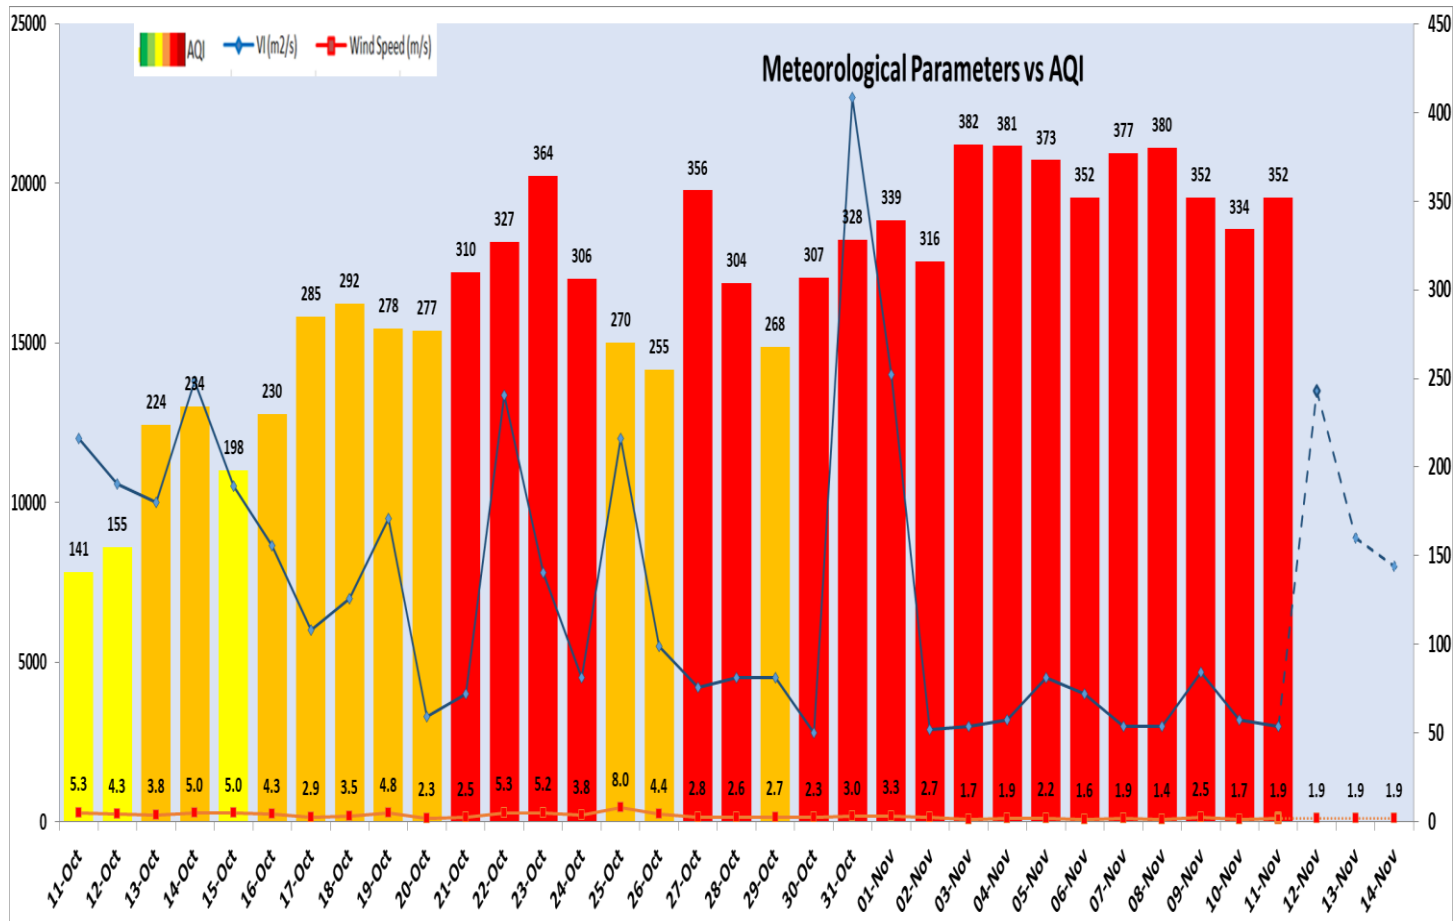

Delhi Temperature in (°C)

Date	Minimum	Maximum
08-11-2024	18.1	31.7
09-11-2024	18.3	31.7
10-11-2024	18.4	32.5
11-11-2024	17.2	31.6

* Source – IMD (08:30 hrs.)

*Hotspots for Today

City	Station Name	AQI value	Air Quality	Prominent Pollutant
Delhi	Jahangirpuri, Delhi - DPCC	428	Severe	PM₁₀
	Wazirpur, Delhi - DPCC	408	Severe	PM_{2.5}
	Rohini, Delhi - DPCC	402	Severe	PM_{2.5}
	Bawana, Delhi - DPCC	401	Severe	PM_{2.5}
	Punjabi Bagh, Delhi - DPCC	398	Very Poor	PM_{2.5}
Faridabad	New Industrial Town, Faridabad - HSPCB	206	Poor	PM_{2.5}
	Sector 30, Faridabad - HSPCB	187	Moderate	PM_{2.5}
Gurugram	NISE Gwal Pahari, Gurugram - IMD	327	Very Poor	PM_{2.5}
	Sector-51, Gurugram - HSPCB	301	Very Poor	PM_{2.5}
Ghaziabad	Vasundhara, Ghaziabad - UPPCB	307	Very Poor	PM_{2.5}
	Loni, Ghaziabad - UPPCB	283	Poor	PM_{2.5}
Greater Noida	Knowledge Park - III, Greater Noida - UPPCB	286	Poor	PM_{2.5}
Noida	Sector - 62, Noida - IMD	305	Very Poor	PM_{2.5}
	Sector-116, Noida - UPPCB	297	Poor	PM_{2.5}