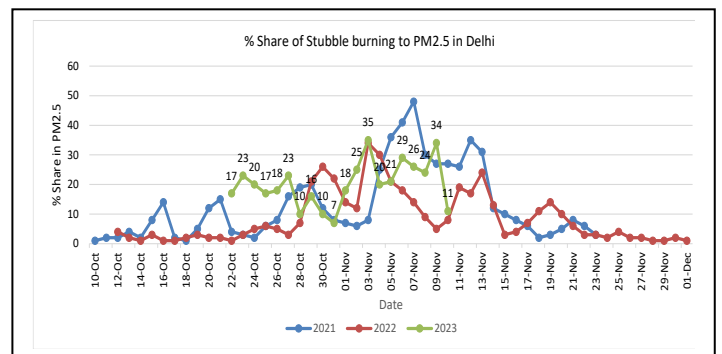

Hotspots for Today:

*Details given below

Delhi	Anand Vihar, Wazirpur, Jahangirpuri, Nehru Nagar, ITO	Ghaziabad	Vasundhara
Faridabad	Sector- 16A , Sector-30	Greater Noida	Knowledge Park -III
Gurugram	Sector-51, Teri Gram	Noida	Sector – 62, Sector-1, Sector-125

Forecast by IITM (Delhi):

	Nov 12, 2023	Nov 13, 2023	Nov 14, 2023
AQI Category	Very Poor	Severe	Severe

Wind Forecast for Delhi:

	Wind speed (at surface) in km/h		Wind speed (at 900 m) in km/h	Wind Direction	
	As per IMD (range)	As per windy.com (at 16:00 hrs.)	As per windy.com (at 16:00hrs)	As per IMD	As per windy.com at 900m
Nov 12. 2023	04-10	08	19	NW	NW
Nov 13. 2023	05-08	06	07	NW	NW
Nov 14. 2023	04-08	06	07	NW	NW

IMD Alert for Tomorrow (12.11.2023):

The air quality is likely to be deteriorate and will reach in Very Poor category on 12.11.2023 The predominant surface wind is likely to be coming from Northwest directions in Delhi with wind speed 04-10 kmph, mainly clear sky and shallow fog in the morning on 12.11.2023. Ventilation index is likely to be 6000 m²/s.

Active Fire Events (AFE):

Date	Punjab		Haryana	
	Nos. on the day	Total since September 15	Nos. on the day	Total since September 15
10.11.2023	06	23626	0	1676
10.11.2022	1893	36761	35	2728
10.11.2021	4008	51562	184	4937

*As per IITM, the impact of stubble burning is ~11%↓