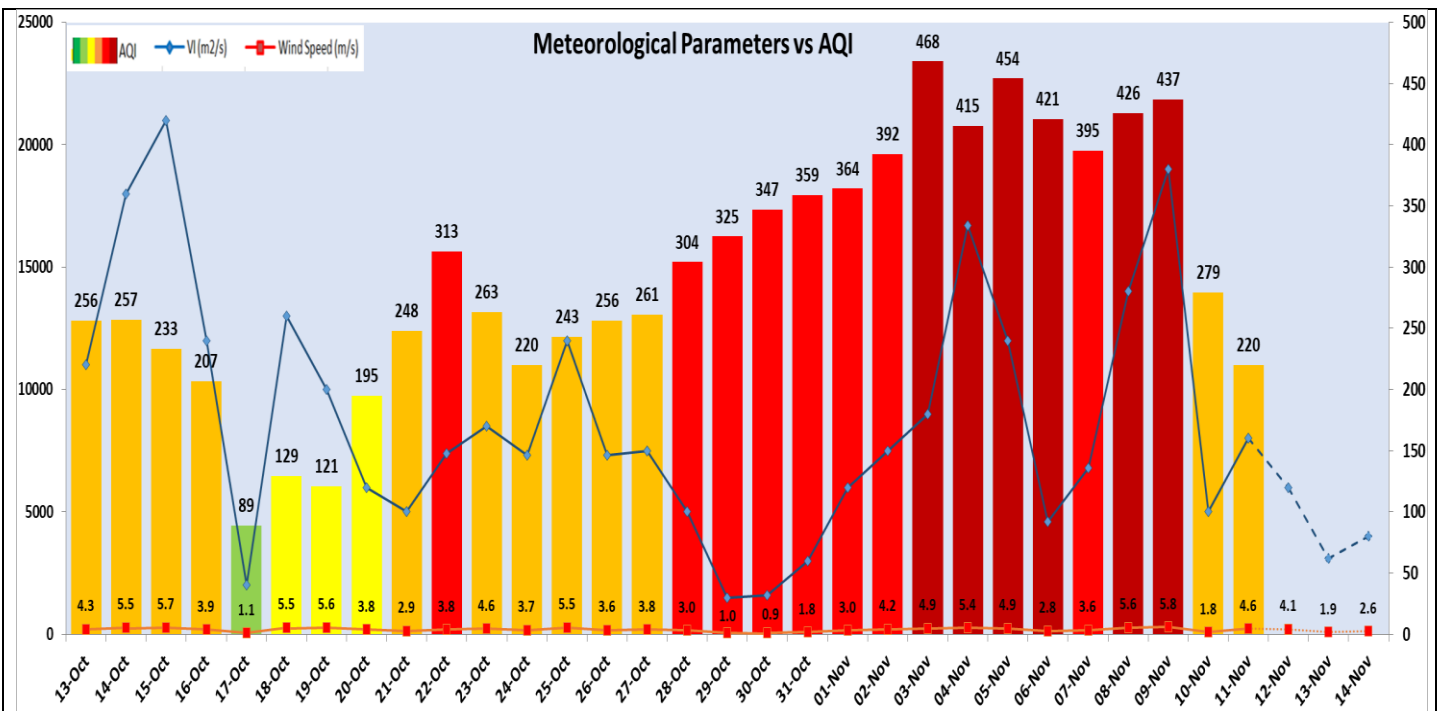

Hotspots for Today:

*Details given below

Delhi	Anand Vihar, Wazirpur, Jahangirpuri, Nehru Nagar, ITO	Ghaziabad	Vasundhara
Faridabad	Sector- 16A , Sector-30	Greater Noida	Knowledge Park -III
Gurugram	Sector-51, Teri Gram	Noida	Sector – 62, Sector-1, Sector-125

Forecast by IITM (Delhi):

	Nov 12, 2023	Nov 13, 2023	Nov 14, 2023
AQI Category	Very Poor	Severe	Severe

Wind Forecast for Delhi:

	Wind speed (at surface) in km/h		Wind speed (at 900 m) in km/h	Wind Direction	
	As per IMD (range)	As per windy.com (at 16:00 hrs.)	As per windy.com (at 16:00hrs)	As per IMD	As per windy.com at 900m
Nov 12. 2023	04-10	08	19	NW	NW
Nov 13. 2023	05-08	06	07	NW	NW
Nov 14. 2023	04-08	06	07	NW	NW

IMD Alert for Tomorrow (12.11.2023):

The air quality is likely to be deteriorate and will reach in Very Poor category on 12.11.2023 The predominant surface wind is likely to be coming from Northwest directions in Delhi with wind speed 04-10 kmph, mainly clear sky and shallow fog in the morning on 12.11.2023. Ventilation index is likely to be 6000 m²/s.

Active Fire Events (AFE):

Date	Punjab		Haryana	
	Nos. on the day	Total since September 15	Nos. on the day	Total since September 15
10.11.2023	06	23626	0	1676
10.11.2022	1893	36761	35	2728
10.11.2021	4008	51562	184	4937

*As per IITM, the impact of stubble burning is ~11%↓