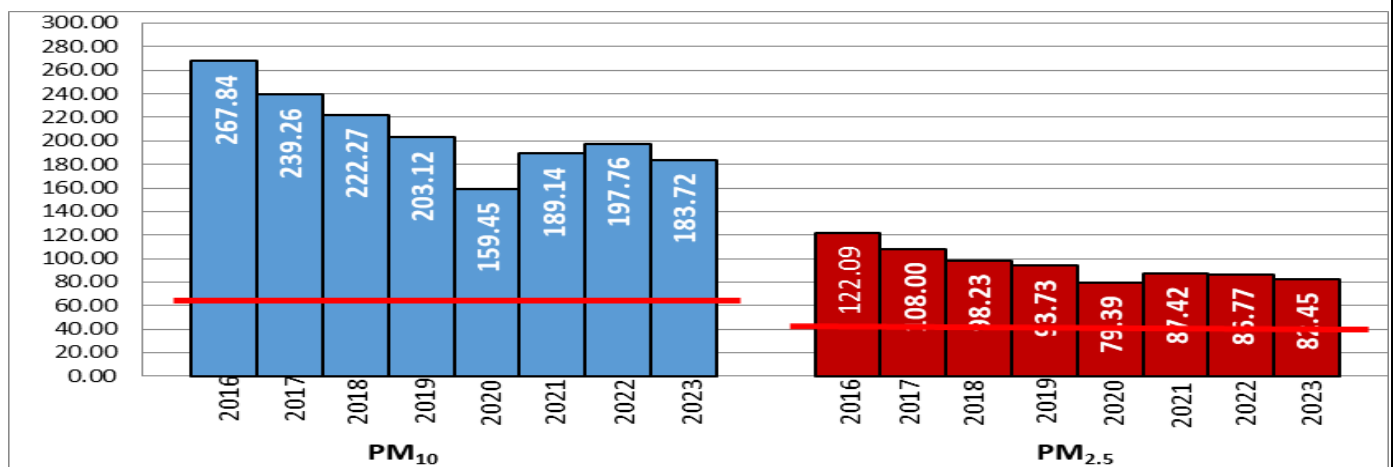

Current Air Quality Status:

Air Quality Index (AQI) (Average of past 24 hours at 4 PM) in comparison with last two years

	2023			2022			2021(Covid- Year)		
	Air Quality	AQI Value	Prominent Pollutant	Air Quality	AQI Value	Prominent Pollutant	Air Quality	AQI Value	Prominent Pollutant
Delhi	Poor	220 ↓	PM2.5	Very Poor	346 ↑	PM2.5, PM10	Severe	411 ↑	PM10, PM2.5
Faridabad	Moderate	167 ↓	PM2.5	Very Poor	304 ↑	PM2.5	Severe	412 ↑	PM10, PM2.5
Ghaziabad	Moderate	160 ↓	PM2.5	Poor	285 ↓	PM10	Severe	461 ↑	PM2.5
Greater Noida	Moderate	130 ↓	PM2.5	Very Poor	311 ↓	PM2.5	Severe	417 ↑	PM10, PM2.5
Gurugram	Moderate	199 ↓	PM2.5	Very Poor	353 ↑	PM2.5	Very Poor	378 ↑	PM2.5
Noida	Moderate	156 ↓	PM2.5	Poor	286 ↑	PM2.5	Severe	434 ↑	PM2.5

*Data available for 34(2023), 37(2022), 36(2021) stations in Delhi today. # ↑, ↓ arrows indicate a decrease/increase as compared to the value on the previous day.

Comparative status of AQI - Delhi from 01 January to 11 November 2016-2023

Category	Year	2016	2017	2018	2019	2020	2021	2022	2023	2016	2017	2018	2019	2020	2021	2022	2023
	No. of days	304	315	315	315	316	315	315	315	110	151	157	175	224	197	160	206
Good (0-50)		0	2	0	2	4	1	3	1								
Satisfactory (51-100)		24	45	53	58	96	72	65	60								
Moderate (101-200)		86	104	104	115	124	124	92	145								
Poor (201-300)		116	102	104	90	56	69	117	71								
Very Poor (301-400)		63	59	45	38	28	38	34	29	194	164	158	140	92	118	155	109
Severe (>401)		15	3	9	12	8	11	4	9								

Comparative status of PM₁₀ and PM_{2.5} (µg/m³) running average - Till November 10 (2016-2023)

*Red line shows the annual average concentration standards for PM₁₀ and PM_{2.5}.

Daily Average of Particulates in Delhi

Date ↓ / parameter →	PM_{2.5} (µg/m³)	PM₁₀ (µg/m³)
10- November -2023	96 ↓	149 ↓