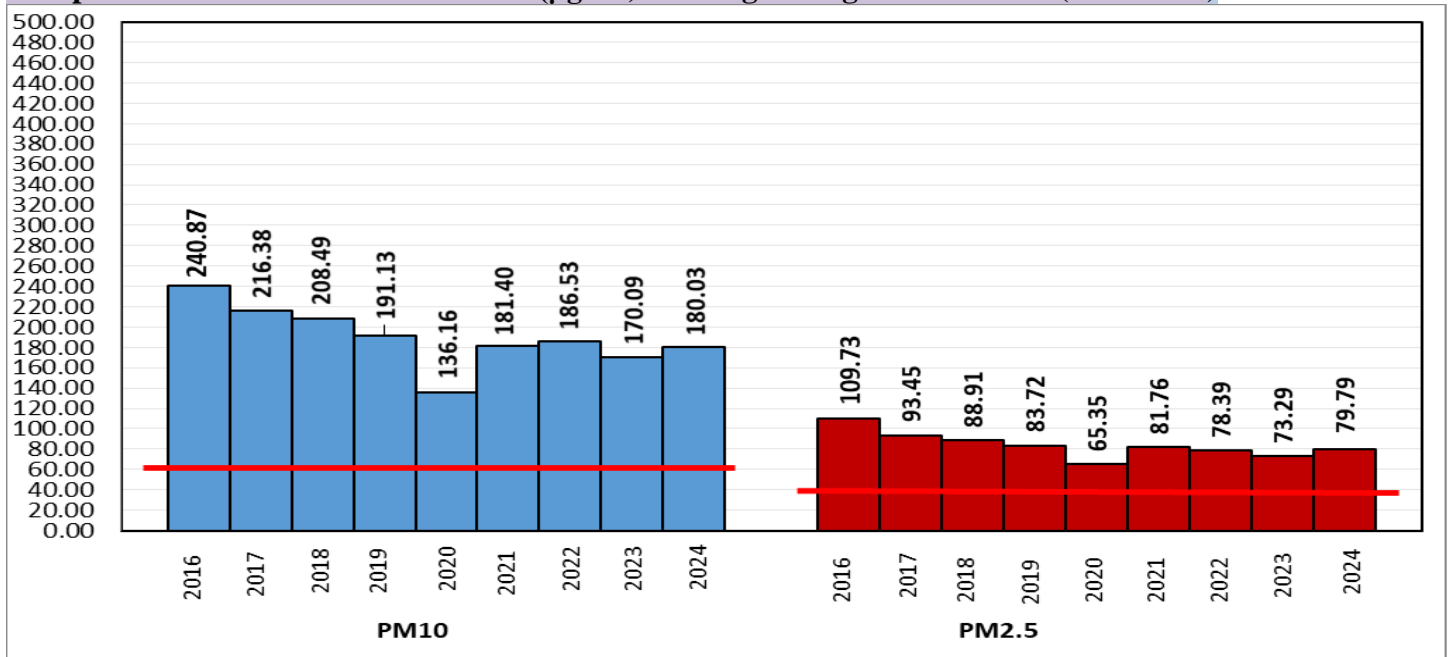

Central Pollution Control Board

Air Quality Status for Delhi & NCR

Dated – October 11, 2024

Current Air Quality Status:

■ Air Quality Index (AQI) (Average of past 24 hours at 4 PM) in comparison with last two years

	2024			2023			2022		
	Air Quality	AQI Value	Prominent Pollutant	Air Quality	AQI Value	Prominent Pollutant	Air Quality	AQI Value	Prominent Pollutant
Delhi	Moderate	141↑	PM ₁₀	Moderate	193↑	PM _{2.5} , PM ₁₀	Satisfactory	66↑	O ₃ , CO, PM _{2.5}
Faridabad	Satisfactory	84↓	PM ₁₀ , PM _{2.5}	Moderate	194↓	PM _{2.5}	Good	49↑	O ₃ , CO, PM ₁₀
Ghaziabad	Moderate	159↑	PM ₁₀ , PM _{2.5}	Moderate	168↑	PM _{2.5} , PM ₁₀	Good	40↑	NO ₂ , PM ₁₀ , PM _{2.5}
Greater Noida	Moderate	139↑	PM ₁₀ , PM _{2.5}	Poor	231↓	PM ₁₀	Good	41↑	PM ₁₀
Gurugram	Satisfactory	99↓	PM _{2.5}	Moderate	147↑	PM _{2.5}	Satisfactory	58↑	PM ₁₀ , PM _{2.5}
Noida	Moderate	128↑	PM ₁₀	Moderate	149↓	PM _{2.5} , PM ₁₀	Satisfactory	60↑	O ₃ , CO

Comparative status of PM₁₀ and PM_{2.5} (µg/m³) running average – Till Oct 10 (2016-2024)

*Red line shows the annual average concentration standards for PM₁₀ and PM_{2.5}.

■ Daily Average of Particulates in Delhi (24 hourly average value; from 06:00am of 10.10.24 to 06:00 am of 11.10.24)