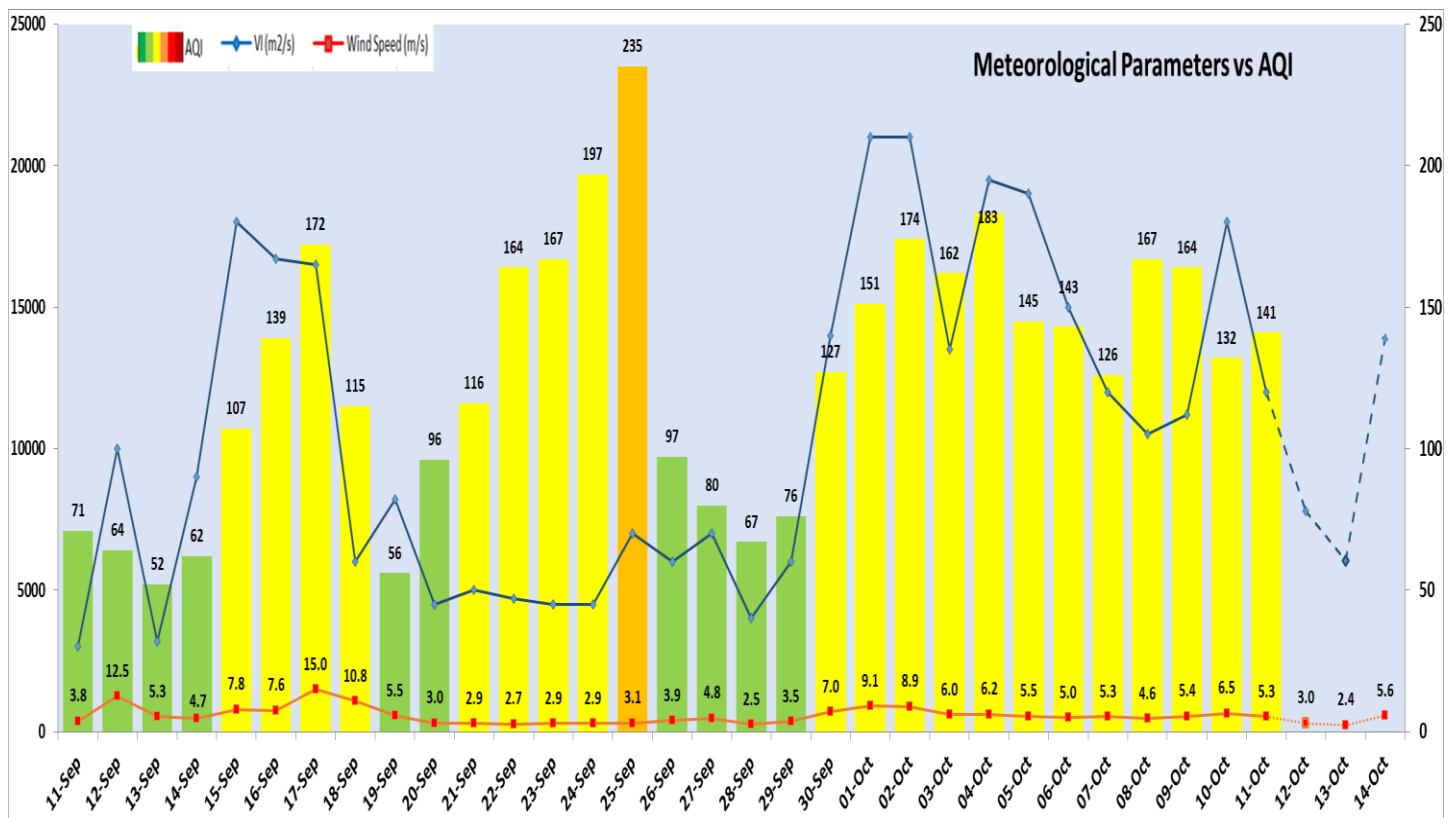

*As per IITM, the impact of stubble burning is ~ 0.5%