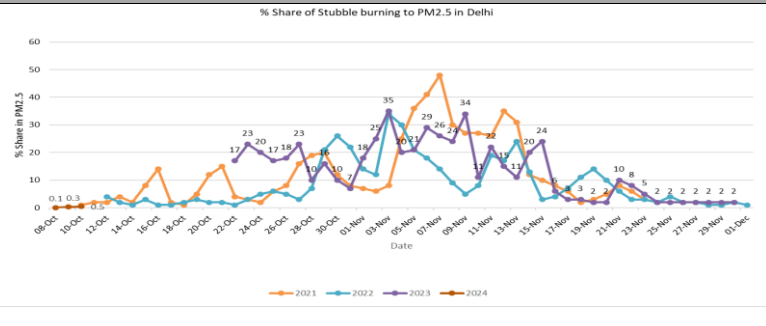

Hotspots for Today:

*Details given below

Delhi	Anand Vihar, Mundka, Jahangirpuri, Pusa, Bawana	Ghaziabad	Loni
Faridabad	Sector 11, New Industrial Town	Greater Noida	Knowledge Park - III
Gurugram	Sector-51, Teri Gram	Noida	Sector-1, Sector-116

Forecast by IITM(Delhi):

	Oct 12, 2024	Oct 13, 2024	Oct 14, 2024
AQI Category	Moderate	Moderate	Moderate

Wind Forecast for Delhi:

	Wind speed (at surface) in km/h		Wind speed (at 900 m) in km/h	Wind Direction	
	As per IMD (range)	As per windy.com (at 16:00 hrs.)	As per windy.com (at 16:00hrs)	As per IMD	As per windy.com at 900m
Oct 12, 2024	06-12	05	11	NW/NE	W
Oct 13, 2024	06-08	07	07	N	W
Oct 14, 2024	04-08	07	18	VAR	NW

IMD Alert for Tomorrow (12.10.2024):

The air quality is likely to be in Moderate category from 12.10.2024 to 14.10.2024. The predominant surface wind is likely to be coming from Northwest/Northeast directions in Delhi with wind speed 06-12 kmph and partly cloudy sky on 12.10.2024. Ventilation index is likely to be 7800 m²/s.

Active Fire Events (AFE):

Date	Punjab		Haryana	
	No. of AFE on the day	Total AFE since September 15	No. of AFE on the day	Total AFE since September 15
10.10.2024	123	390	38	225
10.10.2023	10	1037	28	319
10.10.2022	04	718	02	83