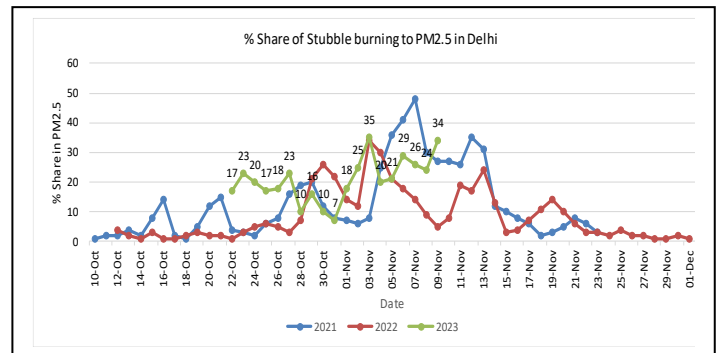

Hotspots for Today:

*Details given below

Delhi	Jahangirpuri, Shadipur, Jawaharlal Nehru Stadium, Bawana, Major Dhyan Chand National Stadium	Ghaziabad	Loni, Vasundhara
Faridabad	Sector- 16A , New Industrial Town	Greater Noida	Knowledge Park -III
Gurugram	Sector-51, Teri Gram	Noida	Sector – 62 , Sector-125

Forecast by IITM (Delhi):

	Nov 11, 2023	Nov 12, 2023	Nov 13, 2023
AQI Category	Poor	Very Poor	Severe

Wind Forecast for Delhi:

	Wind speed (at surface) in km/h		Wind speed (at 900 m) in km/h	Wind Direction	
	As per IMD (range)	As per windy.com (at 16:00 hrs.)	As per windy.com (at 16:00hrs)	As per IMD	As per windy.com at 900m
Nov 11 , 2023	04-12	08	11	NW	NW
Nov 12 , 2023	04-12	08	19	NW	NW
Nov 13 , 2023	10	06	04	NW	NW

IMD Alert for Tomorrow (11.11.2023):

The air quality is likely to be improve and will reach in Poor category on 11.11.2023. The predominant surface wind is likely to be coming from Northwest directions in Delhi with wind speed 04-12 kmph, mainly clear sky and shallow fog in the morning on 11.11.2023. Ventilation index is likely to be 14000 m²/s.

Active Fire Events (AFEs):

Date	Punjab		Haryana	
	Nos. on the day	Total since September 15	Nos. on the day	Total since September 15
09.11.2023	639	23620	27	1676
09.11.2022	1778	34868	69	2693
09.11.2021	5079	47554	217	4753

*As per IITM, the impact of stubble burning is ~34%↑