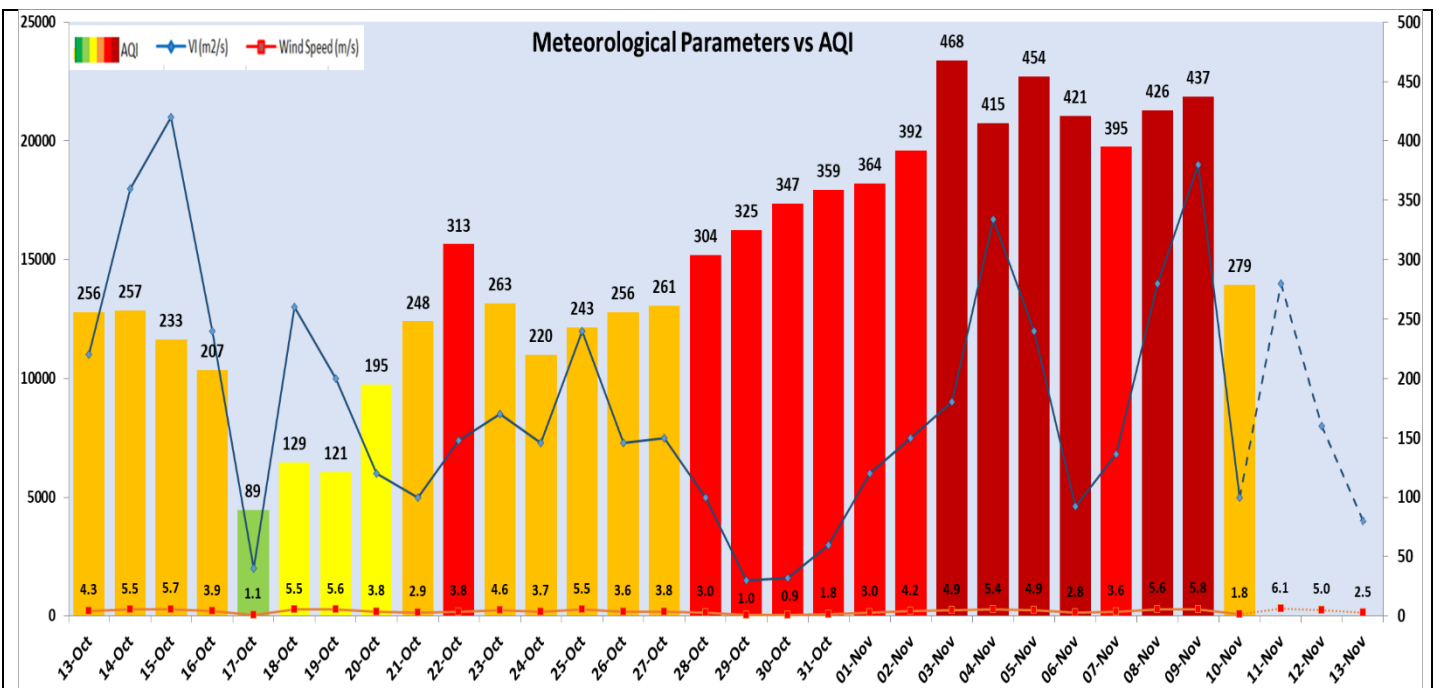

Hotspots for Today:

*Details given below

Delhi	Jahangirpuri, Shadipur, Jawaharlal Nehru Stadium, Bawana, Major Dhyan Chand National Stadium	Ghaziabad	Loni, Vasundhara
Faridabad	Sector- 16A , New Industrial Town	Greater Noida	Knowledge Park -III
Gurugram	Sector-51, Teri Gram	Noida	Sector – 62 , Sector-125

Forecast by IITM (Delhi):

	Nov 11, 2023	Nov 12, 2023	Nov 13, 2023
AQI Category	Poor	Very Poor	Severe

Wind Forecast for Delhi:

	Wind speed (at surface) in km/h		Wind speed (at 900 m) in km/h	Wind Direction	
	As per IMD (range)	As per windy.com (at 16:00 hrs.)	As per windy.com (at 16:00hrs)	As per IMD	As per windy.com at 900m
Nov 11 , 2023	04-12	08	11	NW	NW
Nov 12 , 2023	04-12	08	19	NW	NW
Nov 13 , 2023	10	06	04	NW	NW

IMD Alert for Tomorrow (11.11.2023):

The air quality is likely to be improve and will reach in Poor category on 11.11.2023. The predominant surface wind is likely to be coming from Northwest directions in Delhi with wind speed 04-12 kmph, mainly clear sky and shallow fog in the morning on 11.11.2023. Ventilation index is likely to be 14000 m²/s.

Active Fire Events (AFEs):

Date	Punjab		Haryana	
	Nos. on the day	Total since September 15	Nos. on the day	Total since September 15
09.11.2023	639	23620	27	1676
09.11.2022	1778	34868	69	2693
09.11.2021	5079	47554	217	4753

*As per IITM, the impact of stubble burning is ~34%↑