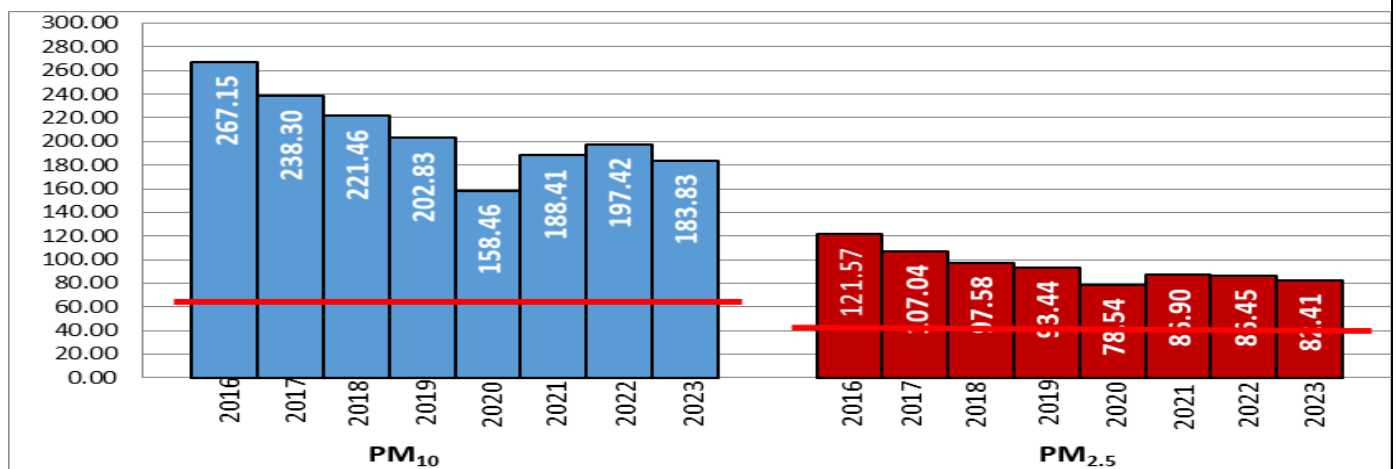

2023			2022			2021(Covid- Year)		
	Air Quality	AQI Value	Prominent Pollutant	Air Quality	AQI Value	Prominent Pollutant	Air Quality	AQI Value	Prominent Pollutant
Delhi	Poor	279 ↓	PM2.5	Poor	295 ↑	PM2.5, PM10	Very Poor	372 ↓	PM10, PM2.5
Faridabad	Very Poor	308 ↓	PM2.5	Poor	292 ↑	PM2.5, PM10	Very Poor	380 ↓	PM10, PM2.5
Ghaziabad	Poor	267 ↓	PM2.5	Very Poor	334 ↑	PM10	Severe	428 ↓	PM2.5
Greater Noida	Poor	272 ↓	PM2.5	Very Poor	348 ↑	PM2.5, PM10	Very Poor	378 ↓	PM2.5
Gurugram	Poor	240 ↓	PM2.5	Poor	237 ↑	PM2.5	Very Poor	340 ↓	PM2.5
Noida	Poor	247 ↓	PM10	Poor	256 ↑	PM2.5, PM10	Very Poor	374 ↓	PM2.5

*Data available for 35(2023), 37(2022), 35(2021) stations in Delhi today. # ↑, ↓ arrows indicate a decrease/increase as compared to the value on the previous day.

Comparative status of AQI - Delhi from 01 January to 10 November 2016-2023

Category	Year	2016	2017	2018	2019	2020	2021	2022	2023	2016	2017	2018	2019	2020	2021	2022	2023
	No. of days	303	314	314	314	315	314	314	314	2016	2017	2018	2019	2020	2021	2022	2023
Good (0-50)		0	2	0	2	4	1	3	1								
Satisfactory (51-100)		24	45	53	58	96	72	65	60	110	151	157	175	224	197	160	206
Moderate (101-200)		86	104	104	115	124	124	92	145								
Poor (201-300)		116	102	104	90	56	69	117	70								
Very Poor (301-400)		63	58	44	37	27	38	33	29	193	163	157	139	91	117	154	108
Severe (>401)		14	3	9	12	8	10	4	9								

Comparative status of PM₁₀ and PM_{2.5} (µg/m³) running average - Till November 09 (2016-2023)

*Red line shows the annual average concentration standards for PM10 and PM2.5.

Daily Average of Particulates in Delhi

Date ↓ / parameter →	PM_{2.5} (µg/m³)	PM₁₀ (µg/m³)
09- November -2023	315 ↑	501 ↑