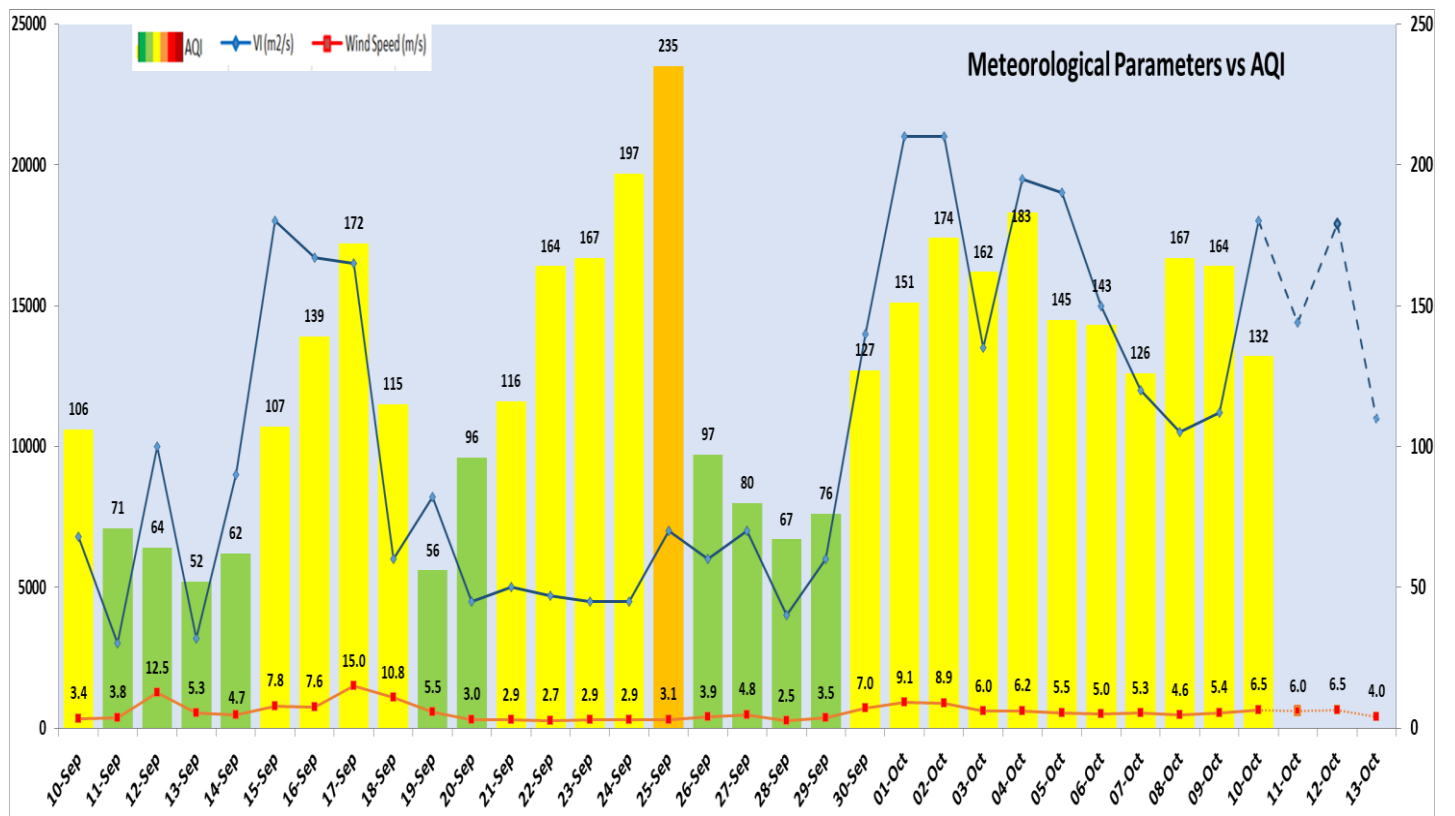

Comparative status of PM₁₀ and PM_{2.5} (µg/m³) running average – Till Oct 09 (2016-2024)

*Red line shows the annual average concentration standards for PM₁₀ and PM_{2.5}.

■ Daily Average of Particulates in Delhi (24 hourly average value; from 06:00am of 09.10.24 to 06:00 am of 10.10.24)

Forecast by IITM(Delhi):

	Oct 11, 2024	Oct 12, 2024	Oct 13, 2024
AQI Category	Moderate	Moderate	Moderate

Wind Forecast for Delhi:

	Wind speed (at surface) in km/h		Wind speed (at 900 m) in km/h	Wind Direction	
	As per IMD (range)	As per windy.com (at 16:00 hrs.)	As per windy.com (at 16:00hrs)	As per IMD	As per windy.com at 900m
Oct 11, 2024	06-16	07	21	NW	NW
Oct 12, 2024	06-16	06	15	NW/NE	W
Oct 13, 2024	04-12	05	07	VAR	W

IMD Alert for Tomorrow (11.10.2024):

The air quality is likely to be in Moderate category from 11.10.2024 to 13.10.2024. The predominant surface wind is likely to be coming from Northwest directions in Delhi with wind speed 06-16 kmph and mainly clear sky on 11.10.2024. Ventilation index is likely to be 14400 m²/s.

Delhi Temperature in (°C)		
Date	Minimum	Maximum
07-10-2024	23.2	35.7
08-10-2024	23.0	35.4
09-10-2024	22.8	35.7
10-10-2024	23.1	34.6

▪ ***Hotspots for Today**

City	Station Name	AQI value	Air Quality	Prominent Pollutant
Delhi	Anand Vihar, Delhi - DPCC	314	Very Poor	PM ₁₀
	Jahangirpuri, Delhi - DPCC	178	Moderate	PM ₁₀
	Mundka, Delhi - DPCC	174	Moderate	PM ₁₀
	Dwarka-Sector 8, Delhi - DPCC	161	Moderate	PM ₁₀
	IHBAS, Dilshad Garden, Delhi - CPCB	152	Moderate	PM _{2.5}
Faridabad	Sector 11, Faridabad - HSPCB	127	Moderate	PM ₁₀
	New Industrial Town, Faridabad - HSPCB	103	Moderate	PM ₁₀
Gurugram	Sector-51, Gurugram - HSPCB	163	Moderate	PM _{2.5}
Ghaziabad	Loni, Ghaziabad - UPPCB	196	Moderate	PM _{2.5}
Greater Noida	Knowledge Park - III, Greater Noida - UPPCB	149	Moderate	PM ₁₀
Noida	Sector-1, Noida - UPPCB	134	Moderate	PM ₁₀
	Sector-116, Noida - UPPCB	126	Moderate	PM ₁₀