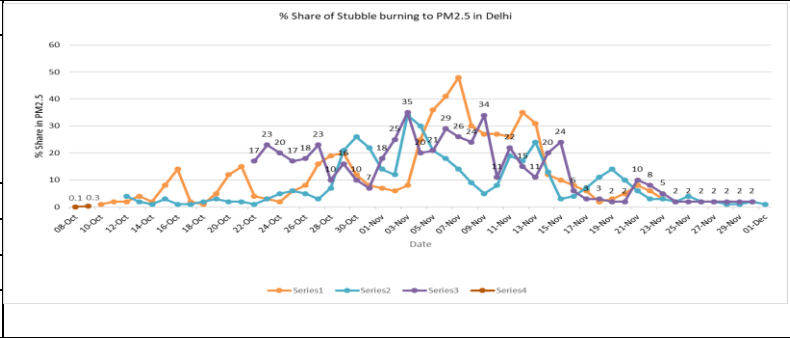

Hotspots for Today: *Details given below

Delhi	Anand Vihar, Jahangirpuri, Mundka, Dwarka-Sector 8, IHBAS, Dilshad Garden	Ghaziabad	Loni
Faridabad	Sector 11, New Industrial Town	Greater Noida	Knowledge Park - III
Gurugram	Sector-51	Noida	Sector-1, Sector-116

Forecast by IITM(Delhi):

	Oct 11, 2024	Oct 12, 2024	Oct 13, 2024
AQI Category	Moderate	Moderate	Moderate

Wind Forecast for Delhi:

	Wind speed (at surface) in km/h		Wind speed (at 900 m) in km/h	Wind Direction	
	As per IMD (range)	As per windy.com (at 16:00 hrs.)	As per windy.com (at 16:00hrs)	As per IMD	As per windy.com at 900m
Oct 11, 2024	06-16	07	21	NW	NW
Oct 12, 2024	06-16	06	15	NW/NE	W
Oct 13, 2024	04-12	05	07	VAR	W

IMD Alert for Tomorrow (11.10.2024):

The air quality is likely to be in Moderate category from 11.10.2024 to 13.10.2024. The predominant surface wind is likely to be coming from Northwest directions in Delhi with wind speed 06-16 kmph and mainly clear sky on 11.10.2024. Ventilation index is likely to be 14400 m²/s.

Active Fire Events (AFE):

Date	Punjab		Haryana	
	No. of AFE on the day	Total AFE since September 15	No. of AFE on the day	Total AFE since September 15
09.10.2024	33	267	10	187
09.10.2023	58	1027	14	291
09.10.2022	03	714	01	81