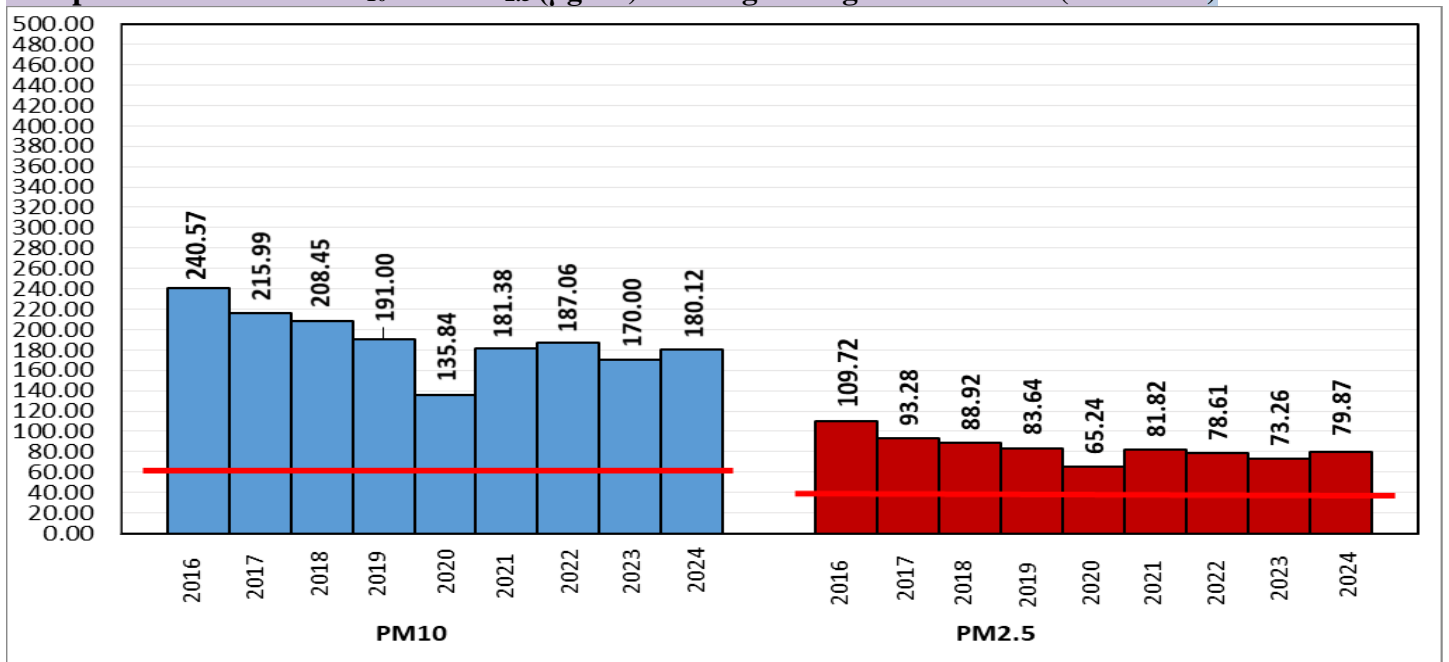

Central Pollution Control Board

Air Quality Status for Delhi & NCR

Dated – October 10, 2024

Current Air Quality Status:

■ Air Quality Index (AQI) (Average of past 24 hours at 4 PM) in comparison with last two years

	2024			2023			2022		
	Air Quality	AQI Value	Prominent Pollutant	Air Quality	AQI Value	Prominent Pollutant	Air Quality	AQI Value	Prominent Pollutant
Delhi	Moderate	132↓	PM ₁₀	Moderate	180↑	PM _{2.5}	Good	44↓	CO, PM _{2.5}
Faridabad	Satisfactory	96↑	PM _{2.5} , PM ₁₀	Poor	227↑	PM _{2.5}	Good	31↓	CO, NO ₂
Ghaziabad	Moderate	152↓	PM _{2.5} , PM ₁₀	Moderate	166↑	PM ₁₀	Good	19↑	NO ₂ , O ₃
Greater Noida	Moderate	136↓	PM ₁₀	Poor	240↑	PM ₁₀	Good	26↑	CO, NO ₂
Gurugram	Moderate	110↓	PM _{2.5}	Moderate	104↑	PM _{2.5} , PM ₁₀	Good	29↓	NO ₂ , O ₃ , PM _{2.5}
Noida	Moderate	120↓	PM ₁₀	Moderate	151↑	PM _{2.5} , PM ₁₀	Good	49↓	CO, SO ₂

Category	Year	2016	2017	2018	2019	2020	2021	2022	2023	2024	2016	2017	2018	2019	2020	2021	2022	2023	2024	
	No. of days	272	283	283	283	284	283	283	283	284	2016	2017	2018	2019	2020	2021	2022	2023	2024	
Good (0–50)		0	2	0	2	5	0	3	1	0										
Satisfactory (51–100)		23	45	53	57	95	70	64	59	66	109	148	156	172	224	184	155	201	198	
Moderate (101–200)		86	101	103	113	124	114	88	141	132										
Poor (201–300)		100	96	91	75	43	59	106	58	50										
Very Poor (301–400)		56	39	30	29	15	34	21	21	33	163	135	127	111	60	99	128	82	86	
Severe (>401)		7	0	6	7	2	6	1	3	3										

Comparative status of PM₁₀ and PM_{2.5} (µg/m³) running average – Till Oct 09 (2016-2024)

*Red line shows the annual average concentration standards for PM₁₀ and PM_{2.5}.

■ Daily Average of Particulates in Delhi (24 hourly average value; from 06:00am of 09.10.24 to 06:00 am of 10.10.24)