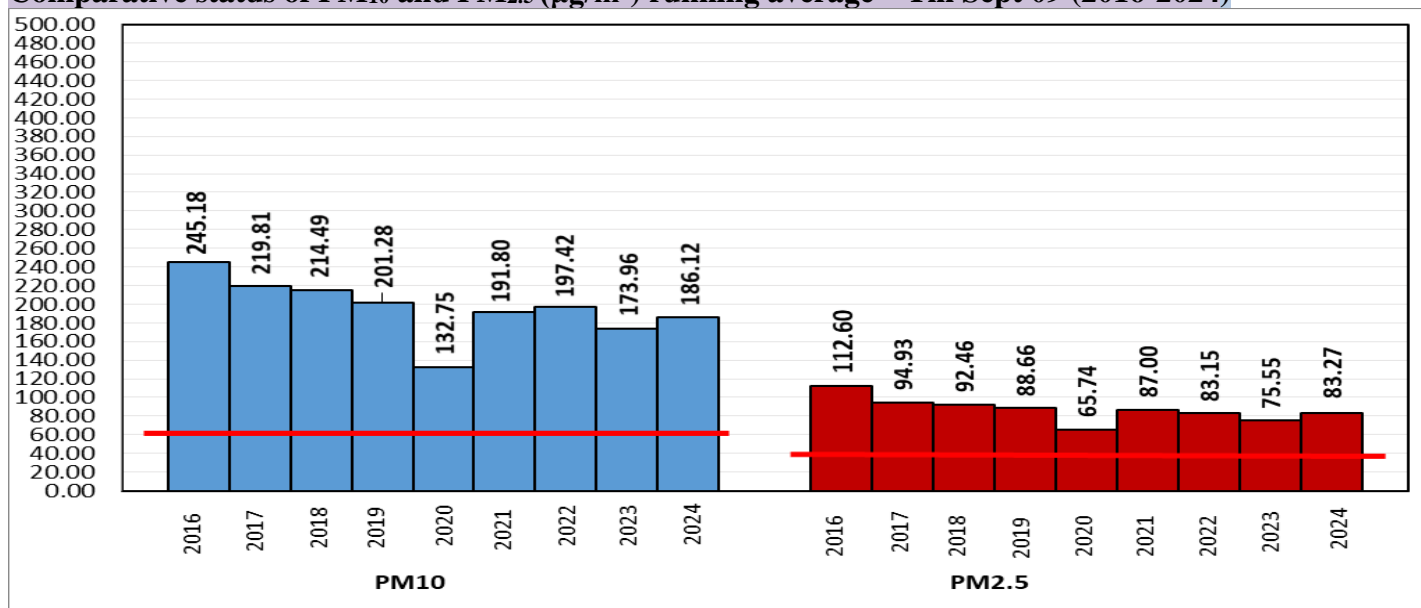

2024			2023			2022		
	Air Quality	AQI Value	Prominent Pollutant	Air Quality	AQI Value	Prominent Pollutant	Air Quality	AQI Value	Prominent Pollutant
Delhi	Moderate	106↓	PM_{2.5}, PM₁₀	Good	45↓	PM_{2.5}, NO₂	Moderate	110↓	CO, PM_{2.5}, PM₁₀
Faridabad	Satisfactory	63↓	PM_{2.5}, PM₁₀	Satisfactory	62↓	PM₁₀, SO₂	Moderate	130↓	PM₁₀, PM_{2.5}
Ghaziabad	Satisfactory	90↓	PM_{2.5}, PM₁₀	Good	34↓	CO	Moderate	119↓	PM₁₀, PM_{2.5}
Greater Noida	Moderate	146↓	PM₁₀	Satisfactory	51↓	CO	Moderate	108↓	PM₁₀
Gurugram	Moderate	110↓	PM_{2.5}, CO	Satisfactory	70↓	PM_{2.5}, CO	Moderate	149↑	PM₁₀, PM_{2.5}
Noida	Moderate	113↓	PM₁₀	Good	32↓	CO	Moderate	106↓	PM₁₀, PM_{2.5}

*Data available for 35(2024), 31(2023), 35(2022) stations in Delhi today. # ↑, ↓ arrows indicate a decrease/increase as compared to the value on the previous day.

Comparative status of AQI - Delhi from 01 January to 10 Sept 2016-2024

Category	Year	2016	2017	2018	2019	2020	2021	2022	2023	2024	2016	2017	2018	2019	2020	2021	2022	2023	2024	
	No. of days	242	253	253	253	254	253	253	253	254	2016	2017	2018	2019	2020	2021	2022	2023	2024	
Good (0–50)		0	2	0	2	5	0	0	1	0										
Satisfactory (51–100)		23	43	46	40	94	51	50	52	56	88	126	132	145	198	154	126	173	169	
Moderate (101–200)		65	81	86	103	99	103	76	120	113										
Poor (201–300)		94	91	87	74	39	59	105	56	49										
Very Poor (301–400)		54	36	28	27	15	34	21	21	33	154	127	121	108	56	99	127	80	85	
Severe (>401)		6	0	6	7	2	6	1	3	3										

Comparative status of PM₁₀ and PM_{2.5} (µg/m³) running average – Till Sept 09 (2016-2024)

*Red line shows the annual average concentration standards for PM₁₀ and PM_{2.5}.

▪ Daily Average of Particulates in Delhi (24 hourly average value; from 06:00am of 09.09.24 to 06:00 am of 10.09.24)

Date ↓ / parameter →	PM_{2.5} (µg/m³)	PM₁₀ (µg/m³)
09- Sept -2024	49↓	107↓