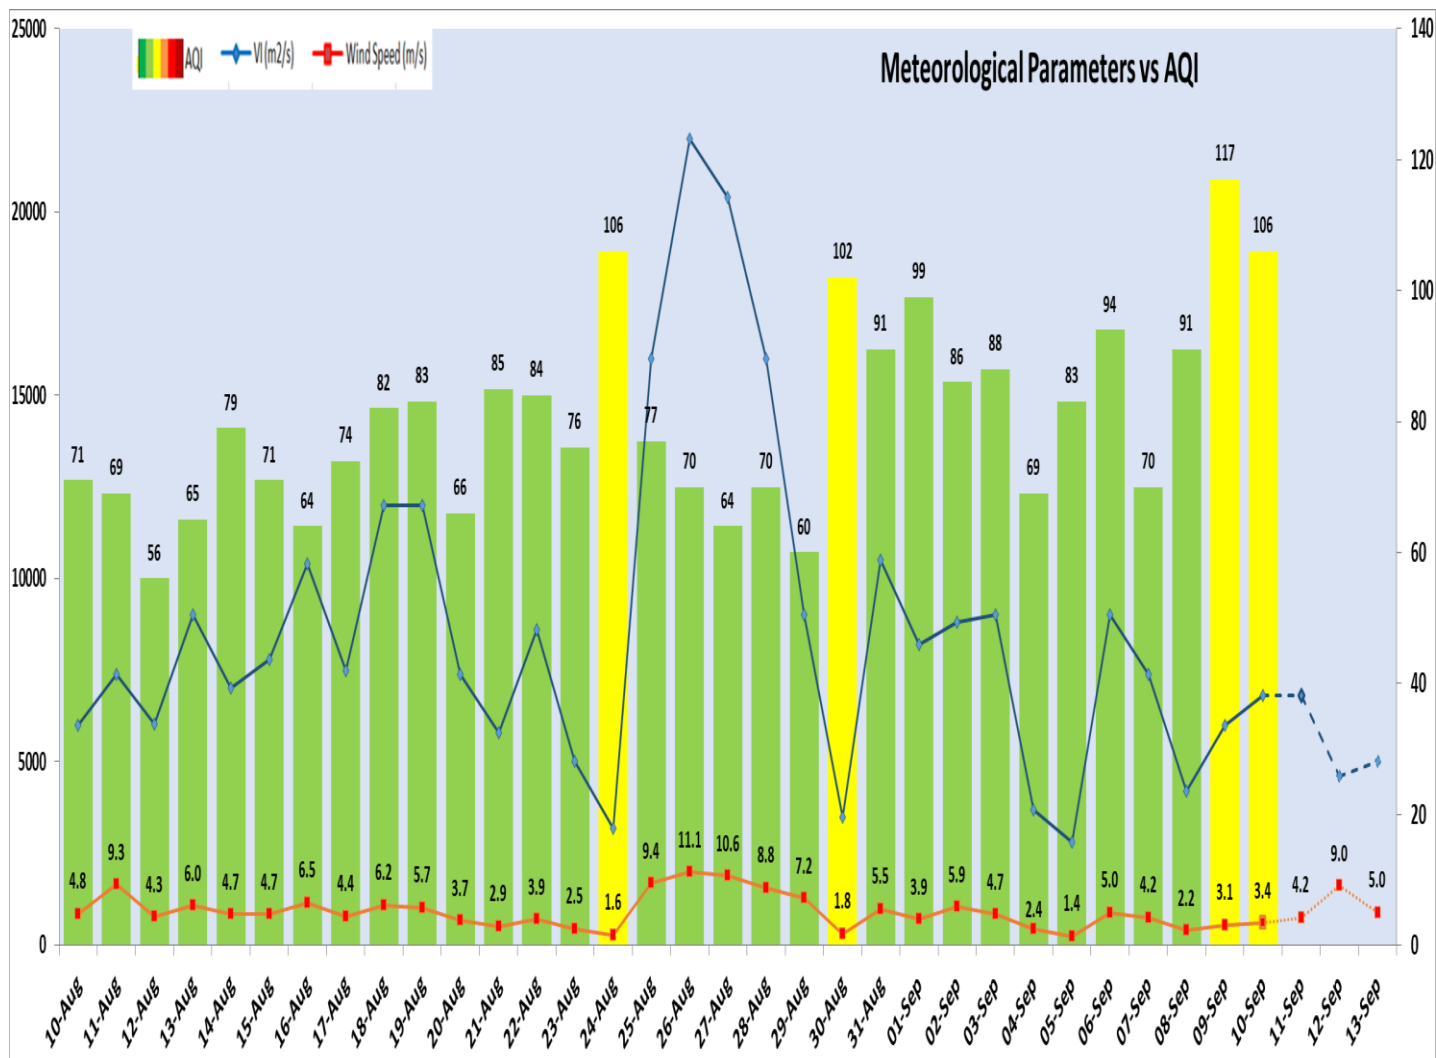

Comparative status of PM₁₀ and PM_{2.5} (µg/m³) running average – Till Sept 09 (2016-2024)

*Red line shows the annual average concentration standards for PM₁₀ and PM_{2.5}.

▪ Daily Average of Particulates in Delhi (24 hourly average value; from 06:00am of 09.09.24 to 06:00 am of 10.09.24)

Forecast by IITM(Delhi):

	Sept 11, 2024	Sept 12, 2024	Sept 13, 2024
AQI Category	Satisfactory	Satisfactory	Satisfactory

Wind Forecast for Delhi:

	Wind speed (at surface) in km/h		Wind speed (at 900 m) in km/h	Wind Direction	
	As per IMD (range)	As per windy.com (at 16:00 hrs.)	As per windy.com (at 16:00hrs)	As per IMD	As per windy.com at 900m
Sept 11, 2024	08-16	08	25	E/SE	E
Sept 12, 2024	08-24	11	32	E/NE	NE
Sept 13, 2024	08-20	08	20	NE/E	N

Delhi Temperature in (°C)		
Date	Minimum	Maximum
07-09-2024	24.5	32.6
08-09-2024	25.2	34.4
09-09-2024	25.1	29.6
10-09-2024	25.2	34.6

▪ ***Hotspots for Today**

City	Station Name	AQI value	Air Quality	Prominent Pollutant
Delhi	Mundka, Delhi - DPCC	172	Moderate	PM ₁₀
	Shadipur, Delhi - CPCB	160	Moderate	PM _{2.5}
	Wazirpur, Delhi - DPCC	152	Moderate	PM ₁₀
	Dwarka-Sector 8, Delhi - DPCC	136	Moderate	PM ₁₀
	IGI Airport (T3), Delhi - IMD	128	Moderate	PM ₁₀
Faridabad	New Industrial Town, Faridabad - HSPCB	70	Satisfactory	PM ₁₀
	Sector 11, Faridabad - HSPCB	64	Satisfactory	PM ₁₀
Gurugram	Sector-51, Gurugram - HSPCB	158	Moderate	PM _{2.5}
Ghaziabad	Loni, Ghaziabad - UPPCB	102	Moderate	PM _{2.5}
	Indrapuram, Ghaziabad - UPPCB	98	Satisfactory	PM ₁₀
	Vasundhara, Ghaziabad - UPPCB	96	Satisfactory	PM ₁₀
Greater Noida	Knowledge Park - V, Greater Noida - UPPCB	186	Moderate	PM ₁₀
Noida	Sector - 125, Noida - UPPCB	145	Moderate	PM ₁₀