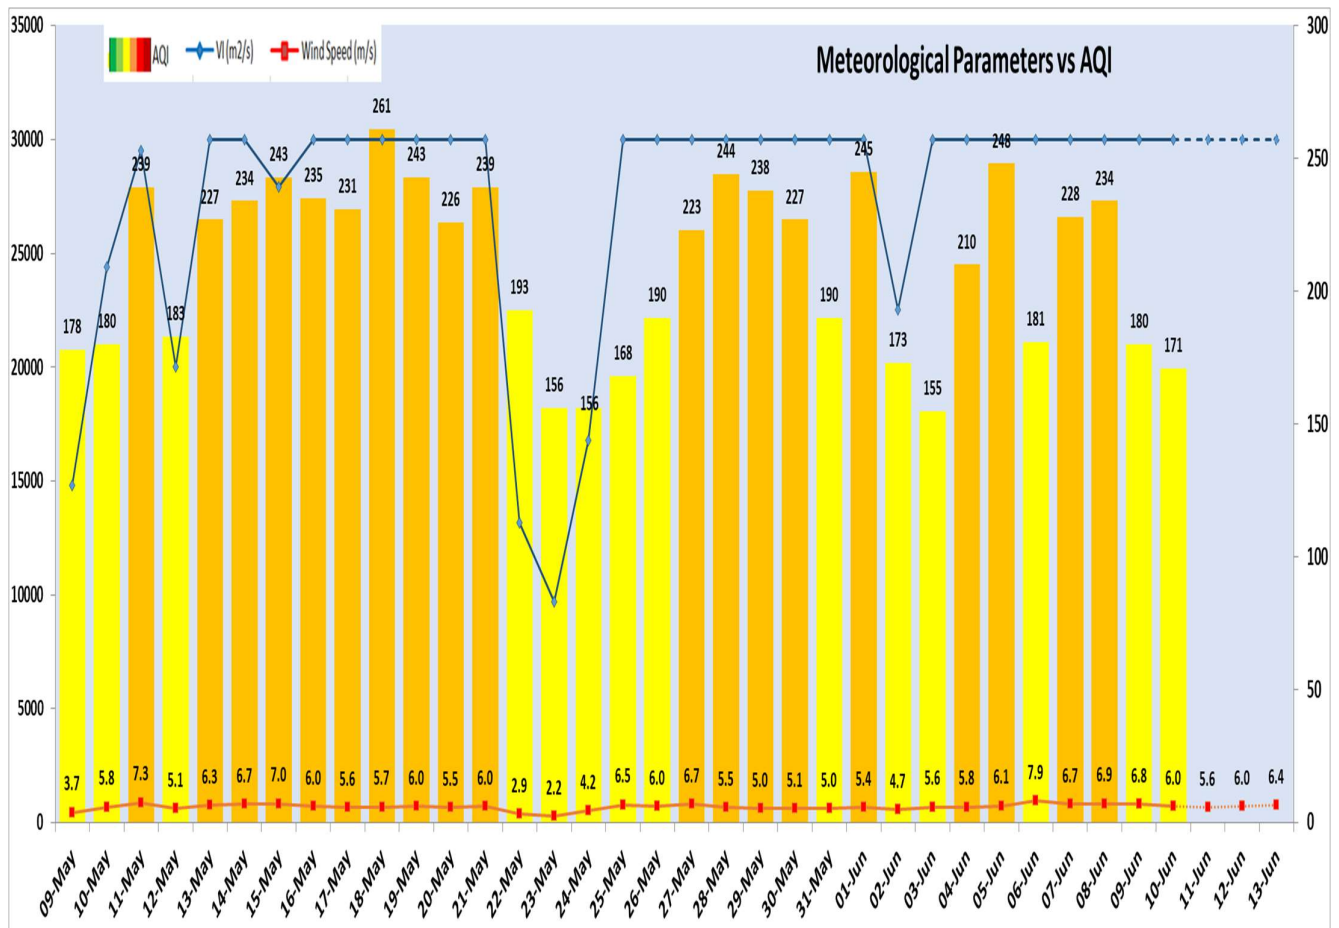

Comparative status of PM₁₀ and PM_{2.5} (µg/m³) running average – Till June 09 (2016-2024)

*Red line shows the annual average concentration standards for PM₁₀ and PM_{2.5}.

Daily Average of Particulates in Delhi (24 hourly average value; from 06:00am of 09.06.24 to 06:00 am of 10.06.24)

Forecast by IITM(Delhi):

	June 11, 2024	June 12, 2024	June 13, 2024
AQI Category	Moderate	Poor	Poor

Wind Forecast for Delhi:

	Wind speed (at surface) in km/h		Wind speed (at 900 m) in km/h	Wind Direction	
	As per IMD (range)	As per windy.com (at 16:00 hrs.)	As per windy.com (at 16:00hrs)	As per IMD	As per windy.com at 900m
June 11, 2024	16-24	19	29	NW/WNW	W
June 12, 2024	18-24	21	33	NW	W
June 13, 2024	20-26	22	34	W/WNW	W

Delhi Temperature in (°C)		
Date	Minimum	Maximum
07-06-2024	28.0	41.2
08-06-2024	30.0	43.0
09-06-2024	27.4	41.4
10-06-2024	28.6	42.5

▪ ***Hotspots for Today**

City	Station Name	AQI value	Air Quality	Prominent Pollutant
Delhi	Shadipur, Delhi - CPCB	297	Poor	PM _{2.5}
	Chandni Chowk, Delhi - IITM	290	Poor	PM _{2.5}
	Alipur, Delhi - DPCC	258	Poor	Ozone
	Jahangirpuri, Delhi - DPCC	223	Poor	PM ₁₀
	Jawaharlal Nehru Stadium, Delhi - DPCC	221	Poor	Ozone
Faridabad	New Industrial Town, Faridabad - HSPCB	261	Poor	PM _{2.5}
	Sector 11, Faridabad - HSPCB	192	Moderate	PM _{2.5}
Gurugram	Teri Gram, Gurugram - HSPCB	100	Satisfactory	PM ₁₀
Ghaziabad	Indirapuram, Ghaziabad - UPPCB	169	Moderate	PM ₁₀
	Loni, Ghaziabad - UPPCB	147	Moderate	PM ₁₀
Greater Noida	Knowledge Park - V, Greater Noida - UPPCB	186	Moderate	PM ₁₀
Noida	Sector - 125, Noida - UPPCB	164	Moderate	PM ₁₀
	Sector-1, Noida - UPPCB	161	Moderate	PM ₁₀