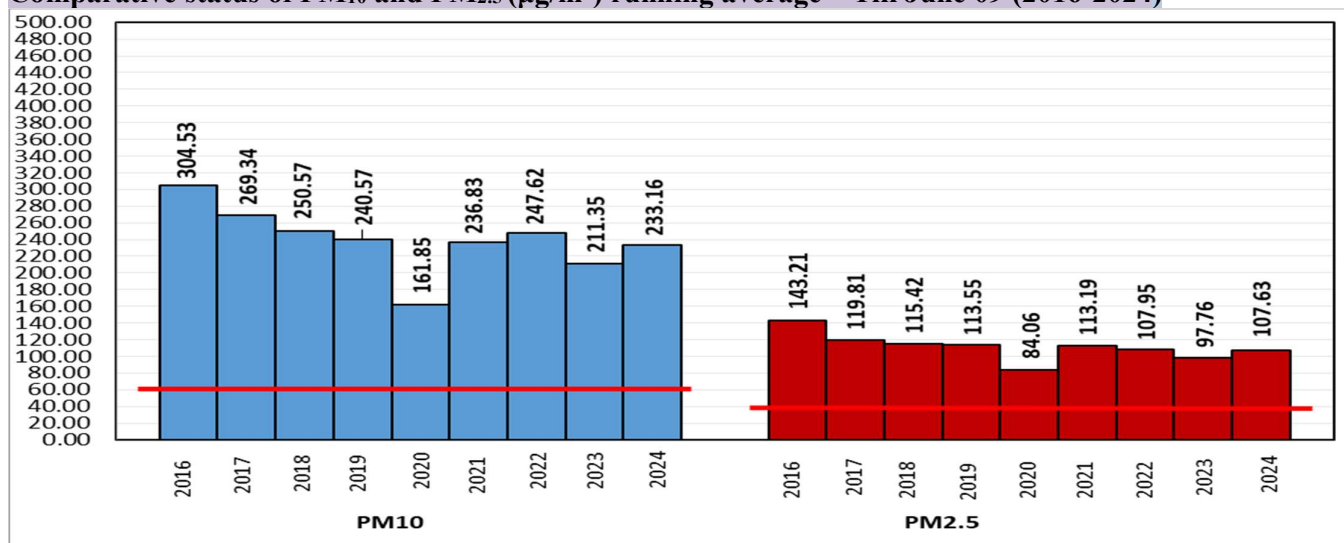

Central Pollution Control Board

Air Quality Status for Delhi & NCR

Dated – June 10, 2024

Current Air Quality Status:

Air Quality Index (AQI) (Average of past 24 hours at 4 PM) in comparison with last two years

	2024			2023			2022		
	Air Quality	AQI Value	Prominent Pollutant	Air Quality	AQI Value	Prominent Pollutant	Air Quality	AQI Value	Prominent Pollutant
Delhi	Moderate	171↓	PM _{2.5} , O ₃	Moderate	134↓	PM _{2.5} , PM ₁₀	Very Poor	303↑	PM _{2.5} , PM ₁₀
Faridabad	Moderate	170↑	PM _{2.5}	Satisfactory	92↓	PM _{2.5}	Poor	297↑	PM _{2.5} , PM ₁₀
Ghaziabad	Moderate	144	PM ₁₀ , O ₃	Moderate	132↓	PM ₁₀	Very Poor	304↑	PM ₁₀
Greater Noida	Moderate	185↓	PM ₁₀	Moderate	145↓	O ₃	Very Poor	319↑	PM ₁₀
Gurugram	Satisfactory	95↓	PM ₁₀ , CO	Moderate	153↓	PM ₁₀	Very Poor	310↑	PM _{2.5} , PM ₁₀
Noida	Moderate	156↓	PM ₁₀	Moderate	165↑	NO ₂ , PM ₁₀	Very Poor	342↑	PM ₁₀

Comparative status of PM₁₀ and PM_{2.5} (µg/m³) running average – Till June 09 (2016-2024)

*Red line shows the annual average concentration standards for PM₁₀ and PM_{2.5}.

Daily Average of Particulates in Delhi (24 hourly average value; from 06:00am of 09.06.24 to 06:00 am of 10.06.24)