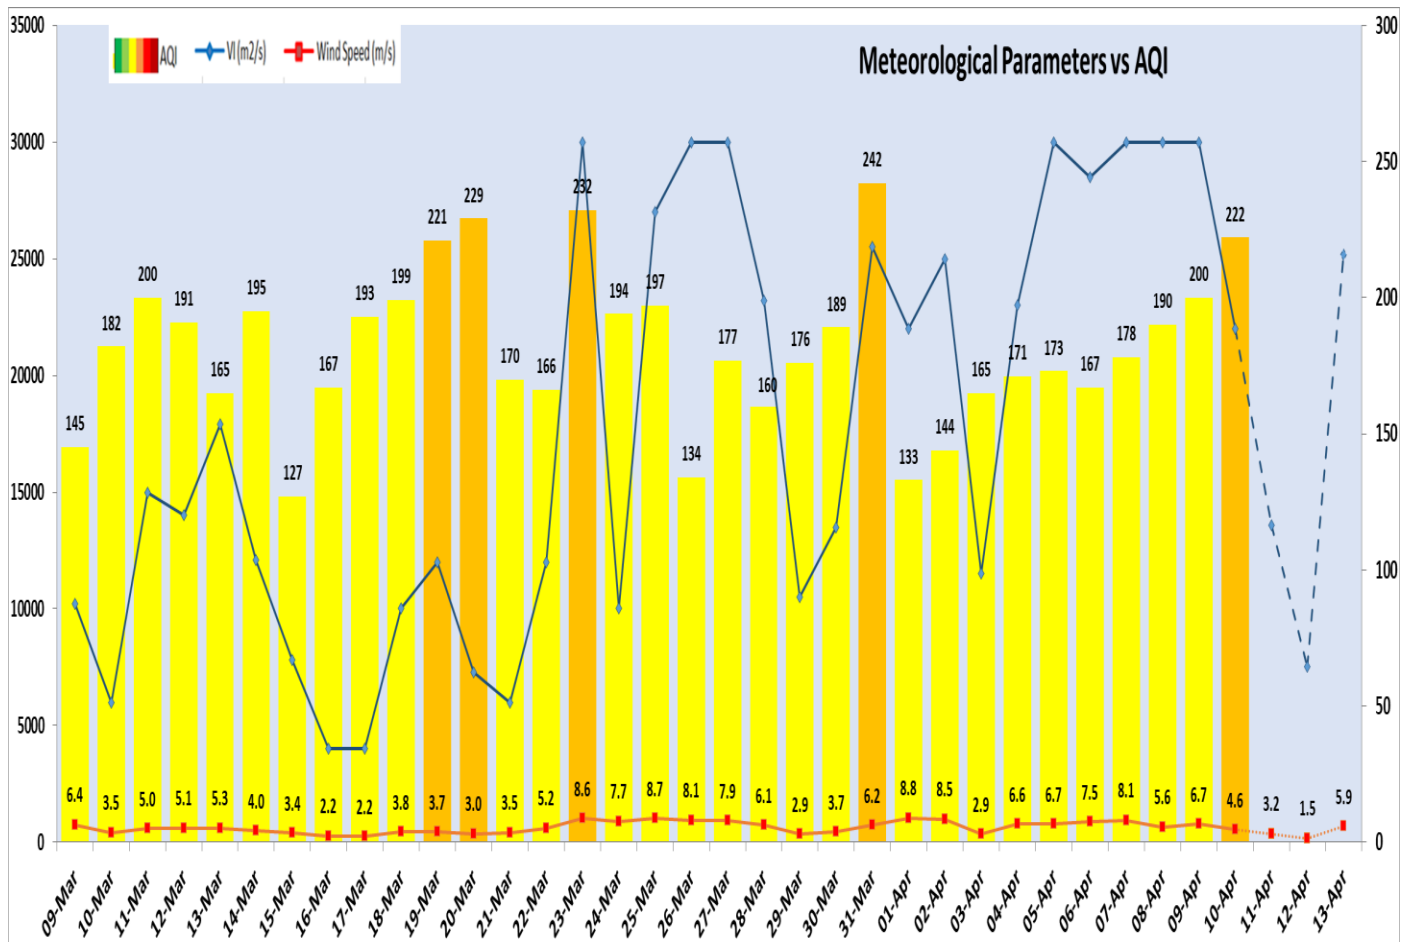

#### Air Quality Index (AQI) (Average of past 24 hours at 4 PM) in comparison with last two years

	2024			2023			2022		
	Air Quality	AQI Value	Prominent Pollutant	Air Quality	AQI Value	Prominent Pollutant	Air Quality	AQI Value	Prominent Pollutant
Delhi	Poor	222↑	PM <sub>2.5</sub> , PM <sub>10</sub>	Moderate	195↓	PM <sub>10</sub> , PM <sub>2.5</sub>	Poor	244↓	PM <sub>10</sub> , PM <sub>2.5</sub>
Faridabad	Poor	233↓	PM <sub>2.5</sub>	Moderate	156↑	PM <sub>10</sub> , PM <sub>2.5</sub>	Poor	260↓	PM <sub>10</sub> , O <sub>3</sub>
Ghaziabad	Moderate	158↓	PM <sub>2.5</sub> , PM <sub>10</sub>	Moderate	196↓	PM <sub>10</sub>	Poor	300↑	PM <sub>10</sub>
Greater Noida	Poor	291↑	PM <sub>10</sub>	Poor	228↓	PM <sub>10</sub>	Poor	262↓	PM <sub>10</sub>
Gurugram	Poor	256↓	PM <sub>2.5</sub> , PM <sub>10</sub>	Moderate	172↑	PM <sub>2.5</sub>	Poor	222↓	PM <sub>2.5</sub> , PM <sub>10</sub>
Noida	Moderate	176↓	O <sub>3</sub> , PM <sub>10</sub>	Moderate	187↓	PM <sub>10</sub> , PM <sub>2.5</sub>	Poor	245↓	PM <sub>10</sub> , PM <sub>2.5</sub>

#### Daily Average of Particulates in Delhi (24 hourly average value; from 06:00am of 09.04.24 to 06:00 am of 10.04.24)

Date ↓ / parameter →	PM <sub>2.5</sub> (µg/m <sup>3</sup> )	PM <sub>10</sub> (µg/m <sup>3</sup> )
09- April -2024	88↓	220↑

Forecast by IITM(Delhi):

	Apr 11, 2024	Apr 12, 2024	Apr 13, 2024
<b>AQI Category</b>	Poor	Poor	Moderate

Wind Forecast for Delhi:

	Wind speed (at surface) in km/h		Wind speed (at 900 m) in km/h	Wind Direction	
	As per IMD (range)	As per windy.com (at 16:00 hrs.)	As per windy.com (at 16:00hrs)	As per IMD	As per windy.com at 900m
Apr 11. 2024	08-10	08	13	N/NE	NW
Apr 12. 2024	06-08	09	13	SSE/SE	NW
Apr 13. 2024	18-24	18	22	VAR	SW

## Delhi Temperature in (°C)

Date	Minimum	Maximum
07-04-2024	16.3	35.1
08-04-2024	17.4	35.6
09-04-2024	17.7	37.1
10-04-2024	17.0	38.0