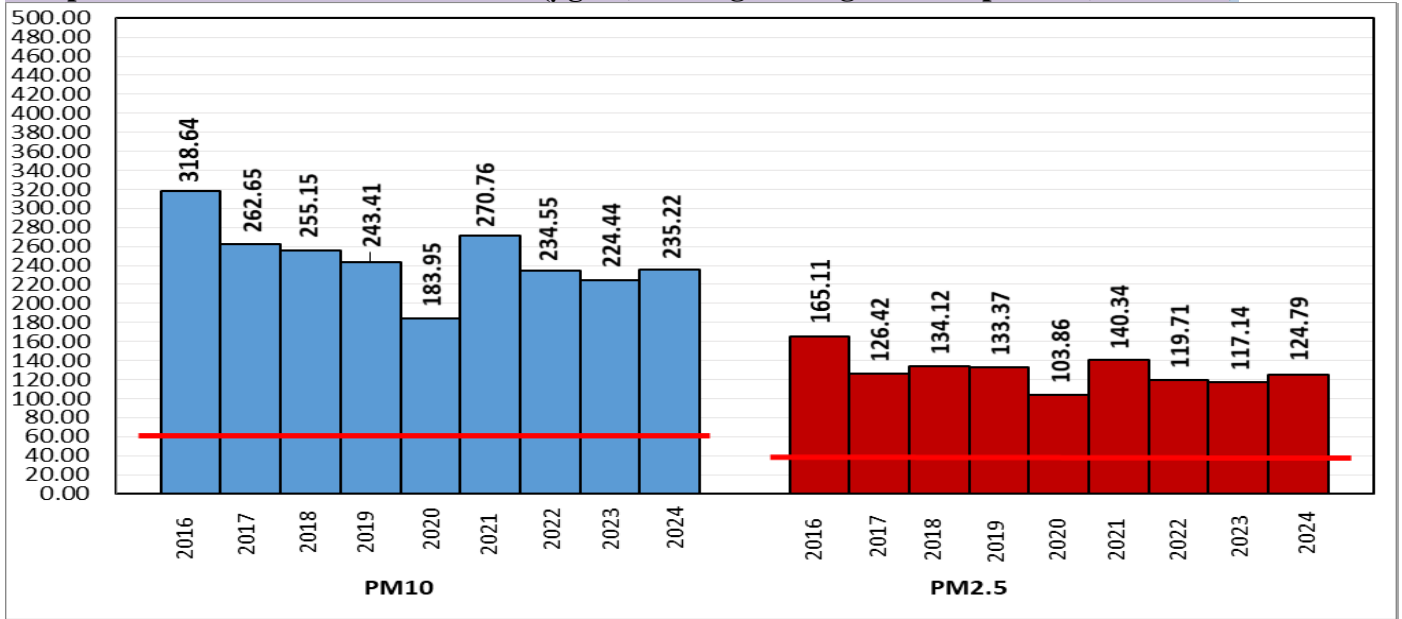

2024			2023			2022		
	Air Quality	AQI Value	Prominent Pollutant	Air Quality	AQI Value	Prominent Pollutant	Air Quality	AQI Value	Prominent Pollutant
Delhi	Poor	222↑	PM_{2.5}, PM₁₀	Moderate	195↓	PM₁₀, PM_{2.5}	Poor	244↓	PM₁₀, PM_{2.5}
Faridabad	Poor	233↓	PM_{2.5}	Moderate	156↑	PM₁₀, PM_{2.5}	Poor	260↓	PM₁₀, O₃
Ghaziabad	Moderate	158↓	PM_{2.5}, PM₁₀	Moderate	196↓	PM₁₀	Poor	300↑	PM₁₀
Greater Noida	Poor	291↑	PM₁₀	Poor	228↓	PM₁₀	Poor	262↓	PM₁₀
Gurugram	Poor	256↓	PM_{2.5}, PM₁₀	Moderate	172↑	PM_{2.5}	Poor	222↓	PM_{2.5}, PM₁₀
Noida	Moderate	176↓	O₃, PM₁₀	Moderate	187↓	PM₁₀, PM_{2.5}	Poor	245↓	PM₁₀, PM_{2.5}

*Data available for 33(2024), 35(2023), 13(2022) stations in Delhi today. # ↑, ↓ arrows indicate a decrease/increase as compared to the value on the previous day.

Comparative status of AQI - Delhi from 01 January to 10 April 2016-2024

Category	Year	2016	2017	2018	2019	2020	2021	2022	2023	2024	2016	2017	2018	2019	2020	2021	2022	2023	2024	
	No. of days	97	10	10	10	10	10	10	10	10	10	10	10	10	10	10	10	10	10	10
Good (0-50)		0	0	0	0	1	0	0	0	0	0	0	0	0	0	0	0	0	0	0
Satisfactory (51-100)		0	0	0	1	18	0	3	3	0	8	23	28	35	49	20	27	44	50	
Moderate (101-200)		8	23	28	34	30	20	24	41	50	8	23	28	35	49	20	27	44	50	
Poor (201-300)		40	52	48	36	35	42	55	33	17	89	77	72	65	52	80	73	56	51	
Very Poor (301-400)		43	25	21	22	15	32	17	20	31	89	77	72	65	52	80	73	56	51	
Severe (>401)		6	0	3	7	2	6	1	3	3	89	77	72	65	52	80	73	56	51	

Comparative status of PM₁₀ and PM_{2.5} (µg/m³) running average – Till April 09 (2016-2024)

*Red line shows the annual average concentration standards for PM₁₀ and PM_{2.5}.

Daily Average of Particulates in Delhi (24 hourly average value; from 06:00am of 09.04.24 to 06:00 am of 10.04.24)

Date ↓ / parameter →	PM_{2.5} (µg/m³)	PM₁₀ (µg/m³)
09- April -2024	88↓	220↑