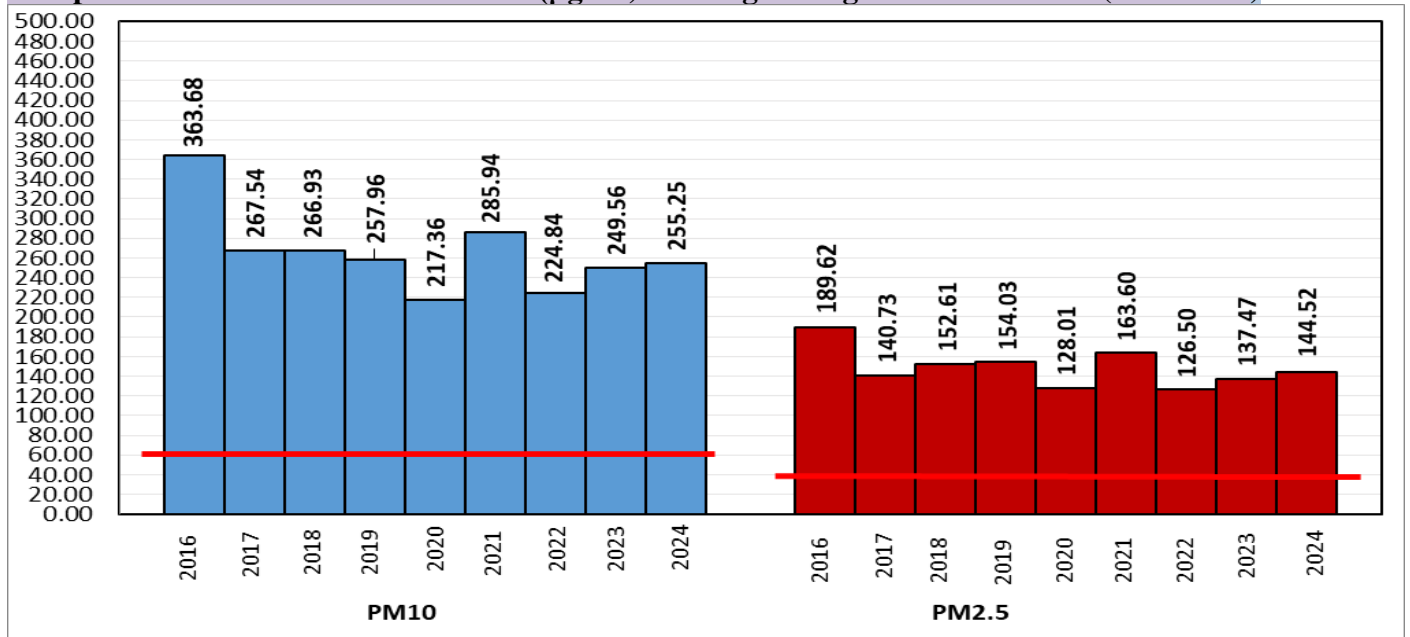

2024			2023			2022		
	Air Quality	AQI Value	Prominent Pollutant	Air Quality	AQI Value	Prominent Pollutant	Air Quality	AQI Value	Prominent Pollutant
Delhi	Moderate	182↑	PM2.5, O3	Moderate	187↑	PM2.5	Moderate	150↓	PM10, PM2.5
Faridabad	Moderate	186↓	PM10, O3	Moderate	140↑	PM2.5	Moderate	144↓	PM10, O3
Ghaziabad	Moderate	111↑	PM10	Moderate	134↑	PM10, PM2.5	Moderate	154↓	PM10
Greater Noida	Moderate	192↑	PM10, O3	Moderate	154↑	PM2.5	Moderate	140↓	PM10
Gurugram	Poor	214↑	PM2.5, CO	Moderate	174↑	PM2.5	Moderate	140↓	PM10, PM2.5
Noida	Moderate	140↑	PM10, O3	Moderate	160↑	PM10	Moderate	111↓	PM10, CO

*Data available for 37(2024), 37(2023), 38(2022) stations in Delhi today. # ↑, ↓ arrows indicate a decrease/increase as compared to the value on the previous day.

Comparative status of AQI - Delhi from 01 January to 10 March 2016-2024

Category	Year	2016	2017	2018	2019	2020	2021	2022	2023	2024	2016	2017	2018	2019	2020	2021	2022	2023	2024
	No. of days	69	69	69	69	70	69	69	69	70	2016	2017	2018	2019	2020	2021	2022	2023	2024
Good (0–50)		0	0	0	0	0	0	0	0	0	3	9	12	18	18	8	22	20	24
Satisfactory (51–100)		0	0	0	1	5	0	3	0	0	3	9	12	18	18	8	22	20	24
Moderate (101–200)		3	9	12	17	13	8	19	20	24	3	9	12	18	18	8	22	20	24
Poor (201–300)		19	36	33	23	35	25	29	26	12	66	60	57	51	52	61	47	49	46
Very Poor (301–400)		41	24	21	21	15	30	17	20	31	66	60	57	51	52	61	47	49	46
Severe (>401)		6	0	3	7	2	6	1	3	3	66	60	57	51	52	61	47	49	46

Comparative status of PM₁₀ and PM_{2.5} (µg/m³) running average – Till March 09 (2016-2024)

*Red line shows the annual average concentration standards for PM₁₀ and PM_{2.5}.

Daily Average of Particulates in Delhi (24 hourly average value; from 06:00am of 09.03.24 to 06:00 am of 10.03.24)

Date ↓ / parameter →	PM_{2.5} (µg/m³)	PM₁₀ (µg/m³)
09- March -2024	71↑	158↑