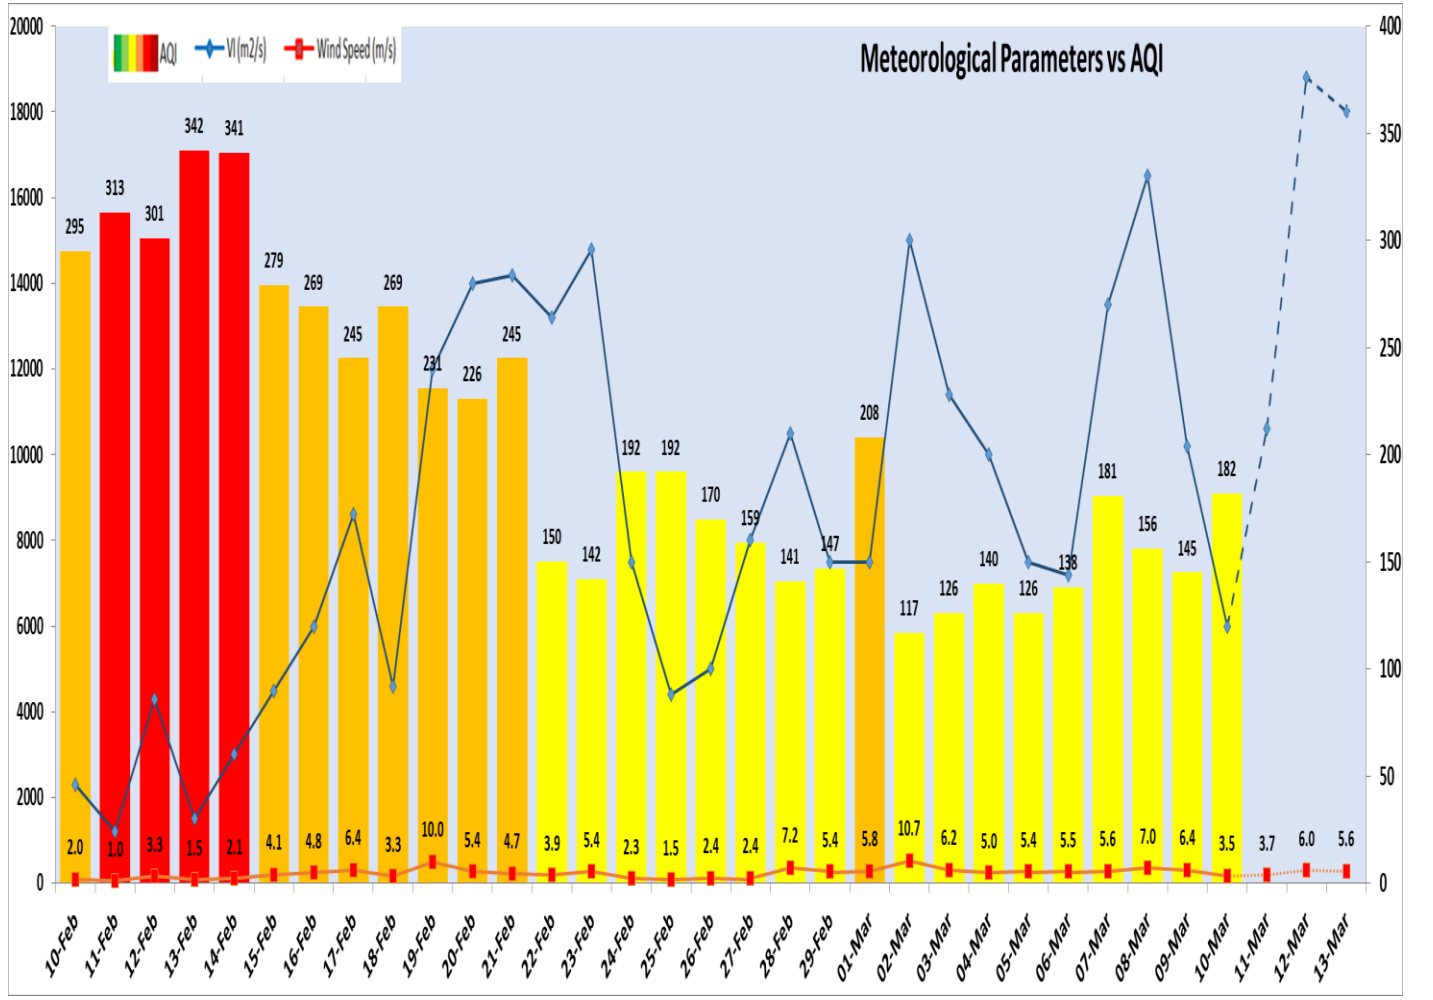

Hotspots for Today: *Details given below

Delhi	NSIT Dwarka, Mundka, Jawaharlal Nehru Stadium, Major Dhyan Chand National Stadium, Dwarka-Sector 8	Ghaziabad	Loni, Indirapuram
Faridabad	Sector 11, Sector 30	Greater Noida	Knowledge Park - V
Gurugram	Teri Gram, Sector 51	Noida	Sector-1, Sector - 62

Forecast by IITM(Delhi):

	Mar 11, 2024	Mar 12, 2024	Mar 13, 2024
AQI Category	Poor	Poor	Moderate

Wind Forecast for Delhi:

	Wind speed (at surface) in km/h		Wind speed (at 900 m) in km/h	Wind Direction	
	As per IMD (range)	As per windy.com (at 16:00 hrs.)	As per windy.com (at 16:00hrs)	As per IMD	As per windy.com at 900m
Mar 11. 2024	08 TO 10	08	07	NW	NW
Mar 12. 2024	06 TO 14	14	29	NW	NW
Mar 13. 2024	08 TO 20	03	13	NW	SW

IMD Alert for Tomorrow (11.03.2024):

The air quality is likely to be in Poor category from 11.03.2024 to 12.03.2024. The predominant surface wind is likely to be coming from Northwest directions in Delhi with wind speed 08-10 kmph and partly cloudy sky on 11.03.2024. Ventilation index is likely to be 10600 m²/s.