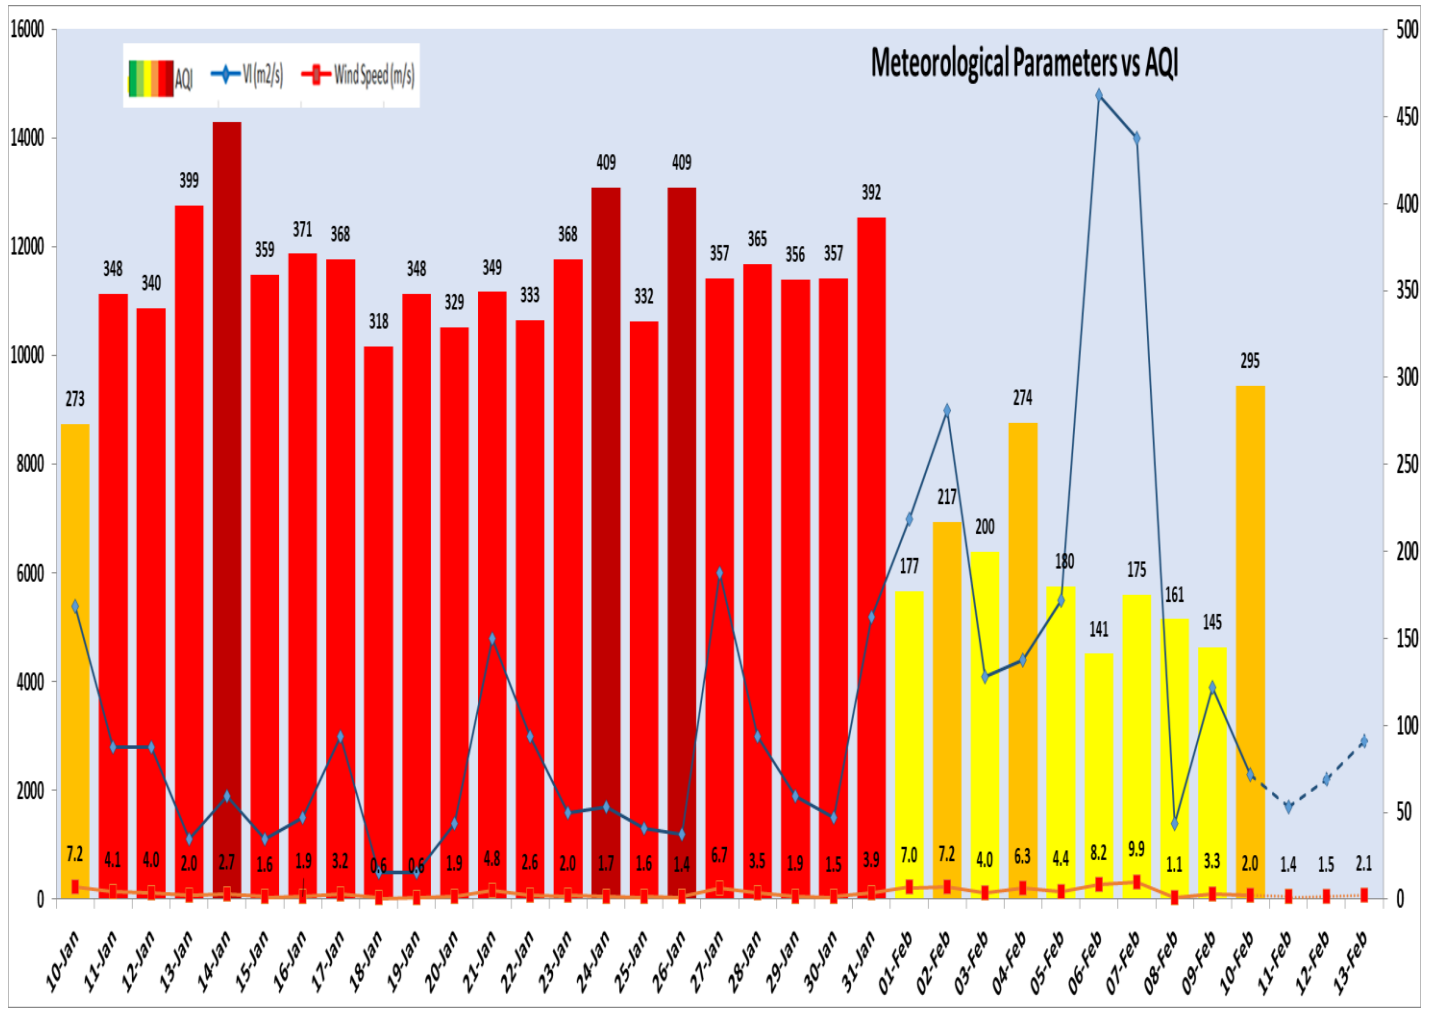

Forecast by IITM(Delhi):

	Feb 11, 2024	Feb 12, 2024	Feb 13, 2024
<b>AQI Category</b>	Very Poor	Very Poor	Very Poor

Wind Forecast for Delhi:

	Wind speed (at surface) in km/h		Wind speed (at 900 m) in km/h	Wind Direction	
	As per IMD (range)	As per windy.com (at 16:00 hrs.)	As per windy.com (at 16:00hrs)	As per IMD	As per windy.com at 900m
Feb 11. 2024	UPTO 04	06	07	NW	N
Feb 12. 2024	UPTO 04	01	06	NE	SE
Feb 13. 2024	04 TO 08	03	03	VAR	NE

Delhi Temperature in (°C)		
Date	Minimum	Maximum
07-02-2024	6.9	21.0
08-02-2024	8.2	20.7
09-02-2024	6.8	22.2
10-02-2024	5.2	24.0

▪ **Hotspots for Today**

City	Station Name	AQI value	Air Quality	Prominent Pollutant
Delhi	Wazirpur, Delhi - DPCC	391	Very Poor	PM <sub>10</sub>
	Dwarka-Sector 8, Delhi - DPCC	367	Very Poor	PM <sub>10</sub>
	Anand Vihar, Delhi - DPCC	366	Very Poor	PM <sub>10</sub>
	Jahangirpuri, Delhi - DPCC	362	Very Poor	PM <sub>2.5</sub>
	Nehru Nagar, Delhi - DPCC	349	Very Poor	PM <sub>2.5</sub>
Faridabad	Sector- 16A, Faridabad - HSPCB	290	Poor	PM <sub>2.5</sub>
	New Industrial Town, Faridabad - HSPCB	288	Poor	PM <sub>2.5</sub>
Gurugram	Sector-51, Gurugram - HSPCB	353	Very Poor	PM <sub>2.5</sub>
	Teri Gram, Gurugram - HSPCB	335	Very Poor	PM <sub>10</sub>
Ghaziabad	Indirapuram, Ghaziabad - UPPCB	270	Poor	PM <sub>10</sub>
	Vasundhara, Ghaziabad - UPPCB	266	Poor	PM <sub>2.5</sub>
Greater Noida	Knowledge Park - III, Greater Noida - UPPCB	323	Very Poor	PM <sub>2.5</sub>
Noida	Sector-1, Noida - UPPCB	327	Very Poor	PM <sub>2.5</sub>
	Sector - 62, Noida - IMD	304	Very Poor	PM <sub>2.5</sub>
	Sector-116, Noida - UPPCB	294	Poor	PM <sub>2.5</sub>