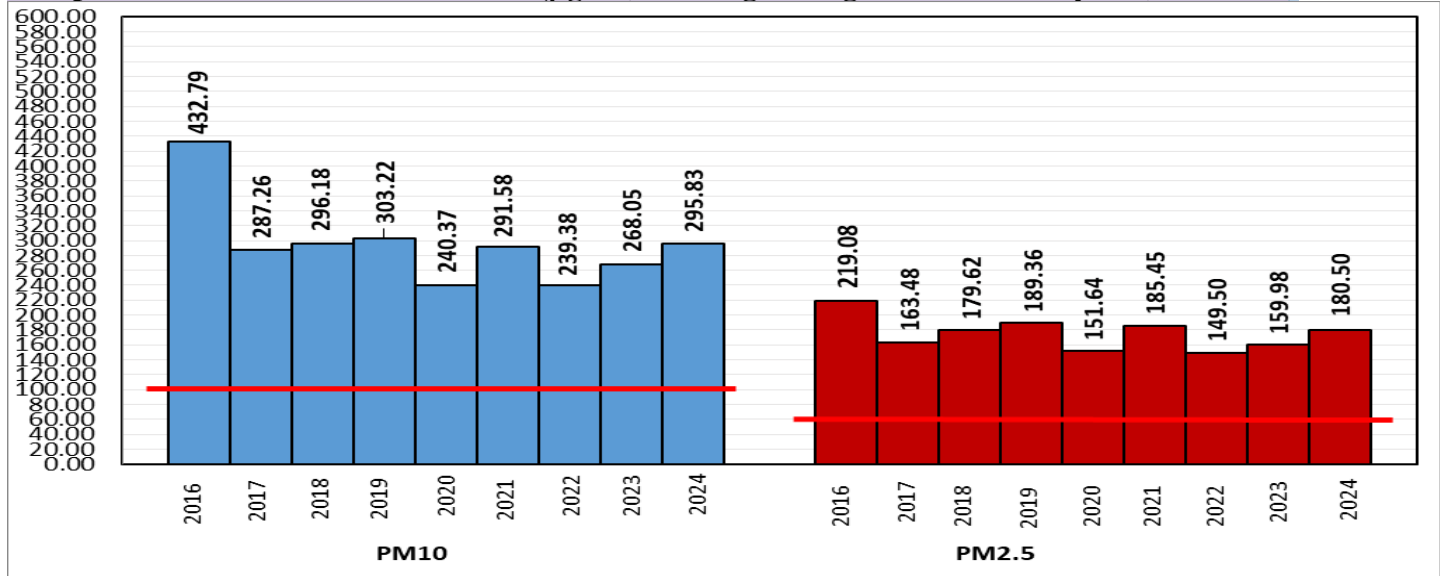

Air Quality Index (AQI) (Average of past 24 hours at 4 PM) in comparison with last two years

	2024			2023			2022		
	Air Quality	AQI Value	Prominent Pollutant	Air Quality	AQI Value	Prominent Pollutant	Air Quality	AQI Value	Prominent Pollutant
Delhi	Poor	295↑	PM10, PM2.5	Moderate	187↓	PM2.5	Moderate	172↓	PM10, PM2.5
Faridabad	Poor	224↑	PM2.5	Moderate	143↓	PM10	Moderate	169↓	PM2.5
Ghaziabad	Poor	255↑	PM10, PM2.5	Moderate	141↓	PM10	Moderate	142↓	PM10, PM2.5
Greater Noida	Very Poor	317↑	PM10, PM2.5	Moderate	150↓	PM10	Moderate	126↓	PM10
Gurugram	Very Poor	316↑	PM10, PM2.5	Moderate	182↓	PM10, PM2.5	Moderate	140↓	PM10, PM2.5
Noida	Poor	292↑	PM2.5	Moderate	122↓	PM2.5	Moderate	131↓	PM10

*Data available for 38(2024), 37(2023), 37(2022) stations in Delhi today. # ↑, ↓ arrows indicate a decrease/increase as compared to the value on the previous day.

Comparative status of AQI - Delhi from 01 January to 10 February 2016-2024

Category	Year	2016	2017	2018	2019	2020	2021	2022	2023	2024	2016	2017	2018	2019	2020	2021	2022	2023	2024	
	No. of days	41	41	41	41	41	41	41	41	41	0	3	0	5	3	4	7	7	7	
Good (0-50)		0	0	0	0	0	0	0	0	0	0	0	0	0	0	0	0	0	0	0
Satisfactory (51-100)		0	0	0	0	0	0	2	0	0	0	3	0	5	3	4	7	7	7	7
Moderate (101-200)		0	3	0	5	3	4	5	7	7	0	0	0	0	0	0	0	0	0	0
Poor (201-300)		6	14	18	12	23	10	17	16	4	0	0	0	0	0	0	0	0	0	0
Very Poor (301-400)		29	24	20	17	13	21	16	15	27	41	38	41	36	38	37	34	34	34	34
Severe (>401)		6	0	3	7	2	6	1	3	3	0	0	0	0	0	0	0	0	0	0

Comparative status of PM₁₀ and PM_{2.5} (µg/m³) running average – Till February 09 (2016-2024)

*Red line shows the annual average concentration standards for PM₁₀ and PM_{2.5}.

Daily Average of Particulates in Delhi (24 hourly average value; from 06:00am of 09.02.24 to 06:00 am of 10.02.24)

Date ↓ / parameter →	PM_{2.5} (µg/m³)	PM₁₀ (µg/m³)
09- February -2024	110↑	237↑