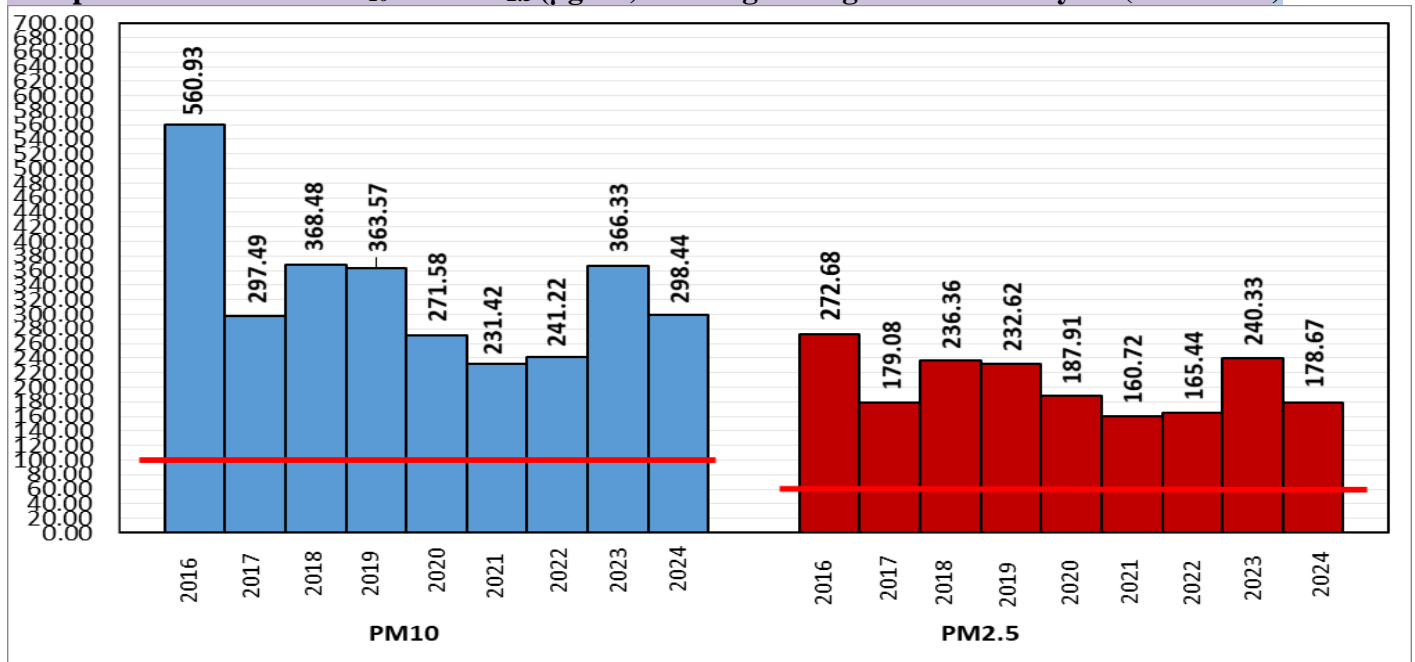

2024			2023			2022		
	Air Quality	AQI Value	Prominent Pollutant	Air Quality	AQI Value	Prominent Pollutant	Air Quality	AQI Value	Prominent Pollutant
Delhi	Poor	273 ↓	PM2.5	Severe	407 ↓	PM2.5	Moderate	151 ↑	PM2.5
Faridabad	Poor	222 ↓	PM2.5	Very Poor	302 ↓	PM2.5	Moderate	140 ↑	PM2.5
Ghaziabad	Moderate	172 ↓	PM10, PM2.5	Very Poor	362 ↓	PM2.5	Moderate	116 ↑	PM10, PM2.5
Greater Noida	Poor	220 ↓	PM2.5	Severe	418 ↑	PM2.5	Moderate	104 ↑	PM2.5
Gurugram	Moderate	120 ↓	CO, PM2.5	Very Poor	348 ↓	PM10, PM2.5	Moderate	130 ↑	PM10, PM2.5
Noida	Moderate	200 ↓	PM2.5	Very Poor	393 ↓	PM2.5	Moderate	135 ↑	PM2.5

*Data available for 38(2024), 38/(2023), 33(2022) stations in Delhi today. # ↑, ↓ arrows indicate a decrease/increase as compared to the value on the previous day.

Comparative status of AQI - Delhi from 01 January to 10 January 2016-2024

Category	Year	2016	2017	2018	2019	2020	2021	2022	2023	2024	2016	2017	2018	2019	2020	2021	2022	2023	2024	
	No. of days	10	10	10	10	10	10	10	10	10	2016	2017	2018	2019	2020	2021	2022	2023	2024	
Good (0–50)		0	0	0	0	0	0	0	0	0	0	0	0	0	0	0	0	0	0	0
Satisfactory (51–100)		0	0	0	0	0	0	2	0	0	0	0	0	0	2	4	0	0	0	0
Moderate (101–200)		0	0	0	0	0	2	2	0	0	0	0	0	0	0	0	0	0	0	0
Poor (201–300)		0	3	1	2	4	3	1	1	1	10	10	10	10	10	8	6	10	10	10
Very Poor (301–400)		7	7	7	5	4	3	4	7	9	10	10	10	10	10	8	6	10	10	10
Severe (>401)		3	0	2	3	2	2	1	2	0	10	10	10	10	10	8	6	10	10	10

Comparative status of PM₁₀ and PM_{2.5} (µg/m³) running average – Till January 09 (2016-2024)

*Red line shows the annual average concentration standards for PM₁₀ and PM_{2.5}.

Daily Average of Particulates in Delhi (24 hourly average value; from 06:00am of 09.01.24 to 06:00 am of 10.01.24)

Date ↓ / parameter →	PM_{2.5} (µg/m³)	PM₁₀ (µg/m³)
09-January -2024	123 ↓	200 ↓