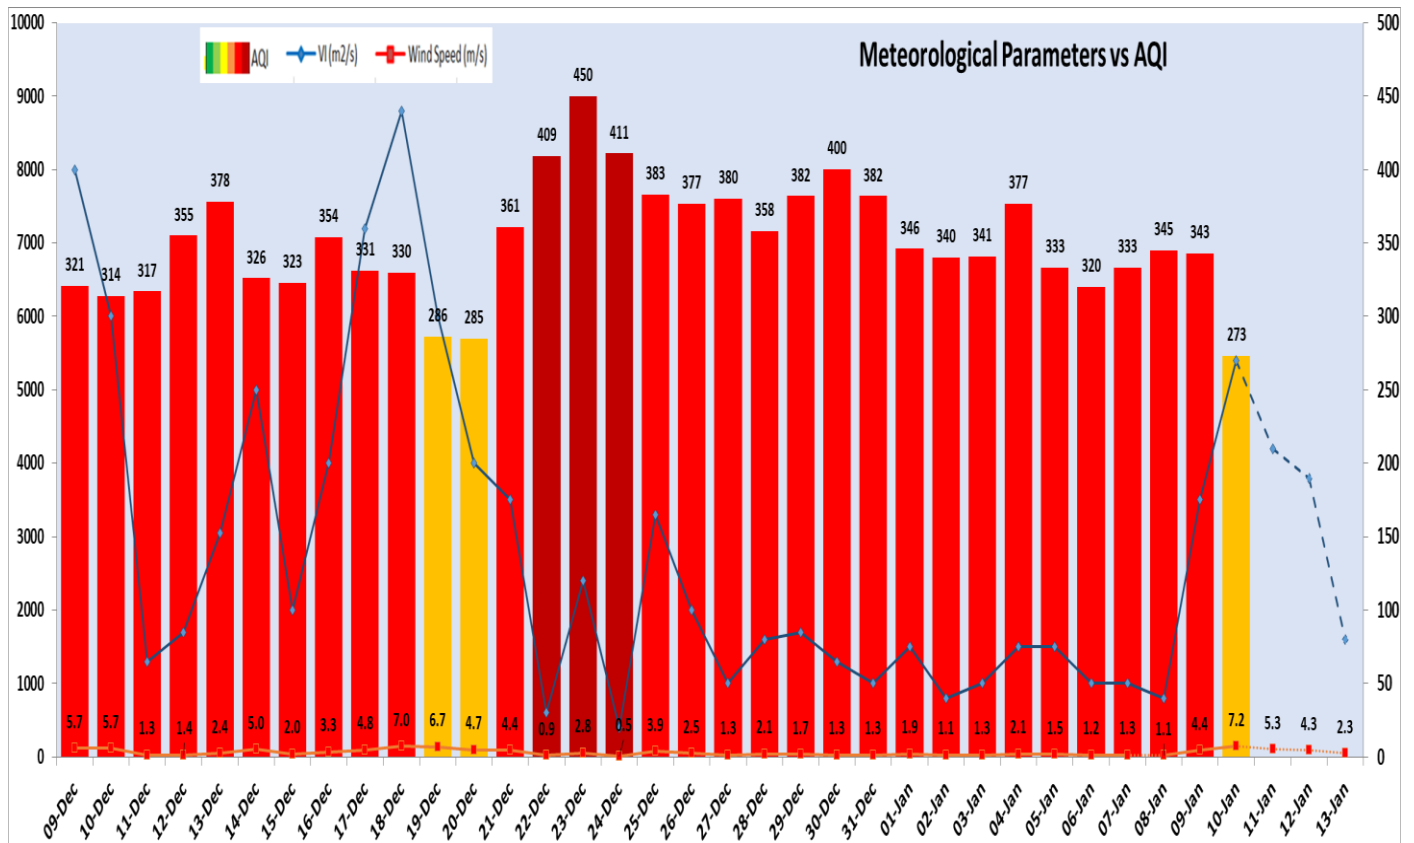

Forecast by IITM(Delhi):

	Jan 11,2024	Jan 12, 2024	Jan 13, 2024
<b>AQI Category</b>	Poor	Very Poor	Very Poor

Wind Forecast for Delhi:

	Wind speed (at surface) in km/h		Wind speed (at 900 m) in km/h	Wind Direction	
	As per IMD (range)	As per windy.com (at 16:00 hrs.)	As per windy.com (at 16:00hrs)	As per IMD	As per windy.com at 900m
Jan 11. 2024	08-16	08	35	NW/W	NW
Jan 12. 2024	04-08	08	32	W/NW	NW
Jan 13. 2024	04-08	05	14	W/NW	NW

Delhi Temperature in (°C)		
Date	Minimum	Maximum
07-01-2024	8.2	15.2
08-01-2024	5.3	18.8
09-01-2024	7.9	17.5
10-01-2024	7.1	13.4

▪ **Hotspots for Today**

City	Station Name	AQI value	Air Quality	Prominent Pollutant
Delhi	Nehru Nagar, Delhi - DPCC	330	Very Poor	PM <sub>2.5</sub>
	Anand Vihar, Delhi - DPCC	320	Very Poor	PM <sub>2.5</sub>
	Jahangirpuri, Delhi - DPCC	318	Very Poor	PM <sub>2.5</sub>
	Wazirpur, Delhi - DPCC	315	Very Poor	PM <sub>2.5</sub>
	Dwarka-Sector 8, Delhi - DPCC	310	Very Poor	PM <sub>2.5</sub>
Faridabad	New Industrial Town, Faridabad - HSPCB	273	Poor	PM <sub>2.5</sub>
	Sector- 16A, Faridabad - HSPCB	242	Poor	PM <sub>2.5</sub>
Gurugram	Sector-51, Gurugram - HSPCB	155	Moderate	PM <sub>2.5</sub>
Ghaziabad	Vasundhara, Ghaziabad - UPPCB	194	Moderate	PM <sub>2.5</sub>
	Sanjay Nagar, Ghaziabad - UPPCB	192	Moderate	PM <sub>2.5</sub>
Greater Noida	Knowledge Park - V, Greater Noida - UPPCB	232	Poor	PM <sub>2.5</sub>
Noida	Sector-116, Noida - UPPCB	226	Poor	PM <sub>2.5</sub>
	Sector - 62, Noida - IMD	221	Poor	PM <sub>2.5</sub>
	Sector-1, Noida - UPPCB	217	Poor	PM <sub>2.5</sub>