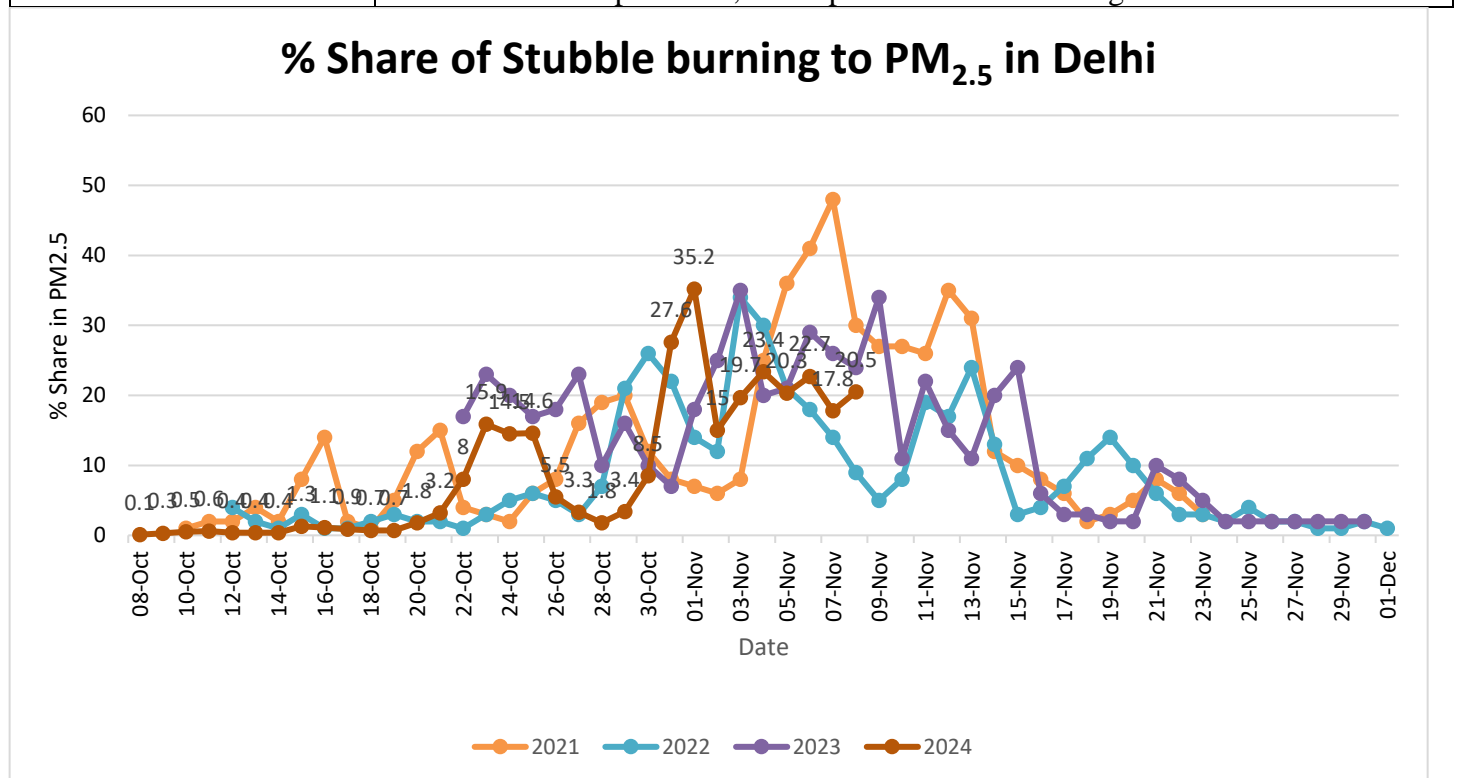

Delhi	New Moti Bagh, Bawana, Rohini, Wazirpur, Narela	Ghaziabad	Loni, Vasundhara
Faridabad	New Industrial Town, Sector- 16A	Greater Noida	Knowledge Park - V
Gurugram	NISE Gwal Pahari, Sector-51	Noida	Sector - 62, Sector-116

Forecast by IITM(Delhi):

	Nov 10, 2024	Nov 11, 2024	Nov 12, 2024
AQI Category	Very Poor	Very Poor	Very Poor

Wind Forecast for Delhi:

	Wind speed (at surface) in km/h		Wind speed (at 900 m) in km/h	Wind Direction	
	As per IMD (range)	As per windy.com (at 16:00 hrs.)	As per windy.com (at 16:00hrs)	As per IMD	As per windy.com at 900m
Nov 10, 2024	06-10	05	07	SE/NE	S
Nov 11, 2024	06-10	05	11	SE/NE	NW
Nov 12, 2024	06-08	10	24	VAR	W

IMD Alert for Tomorrow (10.11.2024):

The air quality is likely to be in Very Poor category from 10.11.2024 to 12.11.2024. The predominant surface wind is likely to be coming from Southeast/Northeast direction in Delhi with wind speed 06-10 kmph, smog/shallow to moderate fog/mist likely in the morning at a few places, smog/mist is likely in the evening/night and mainly clear sky on 10.11.2024. Ventilation index is likely to be 3000 m²/s.

Active Fire Events (AFEs):

Date	Punjab		Haryana	
	No. of AFE on the day	Total AFE since September 15	No. of AFE on the day	Total AFE since September 15
08.11.2024	730	6029	29	935
08.11.2023	2003	22981	44	1649
08.11.2022	604	33090	11	2624

% Share of Stubble burning to PM_{2.5} in Delhi
08.11.2024 *As per IITM, the impact of stubble burning is ~ 20.5 %