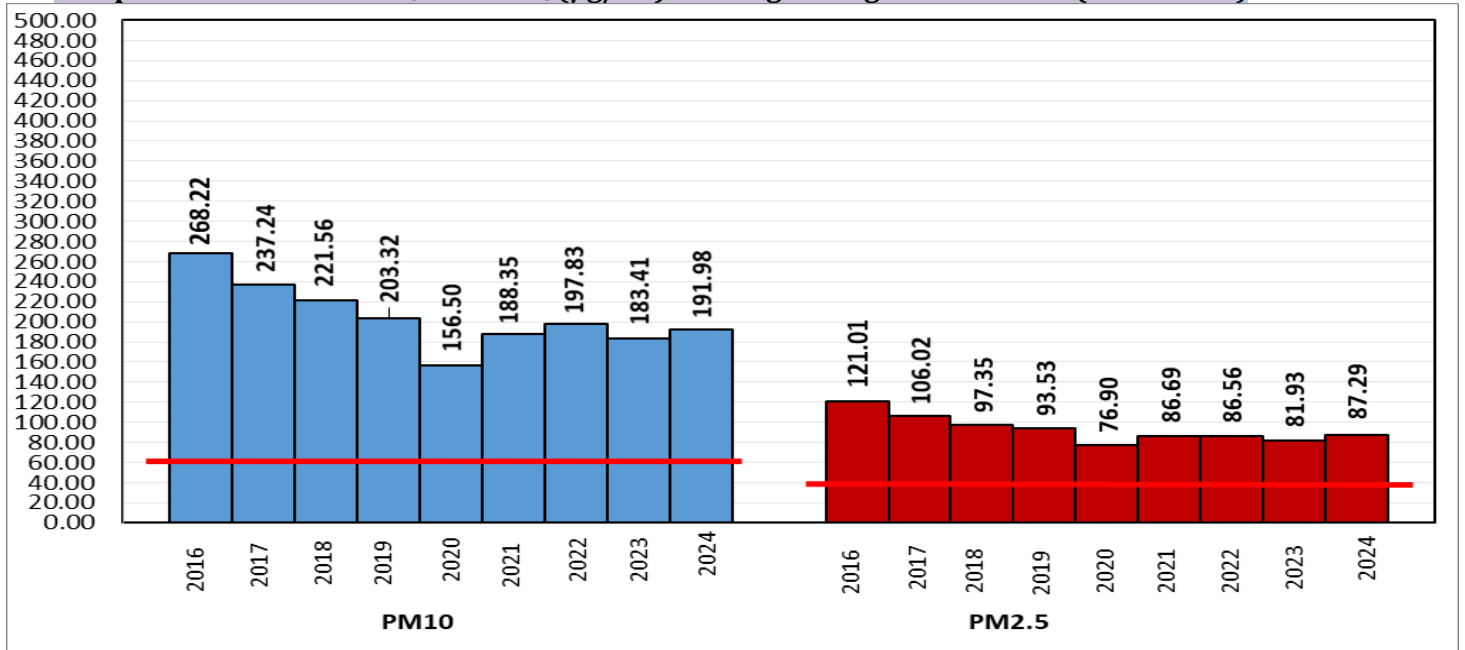

Current Air Quality Status:

Air Quality Index (AQI) (Average of past 24 hours at 4 PM) in comparison with last two years

	2024			2023			2022		
	Air Quality	AQI Value	Prominent Pollutant	Air Quality	AQI Value	Prominent Pollutant	Air Quality	AQI Value	Prominent Pollutant
Delhi	Very Poor	352↓	PM_{2.5}	Severe	437↑	PM_{2.5}, PM₁₀	Poor	260↓	PM_{2.5}
Faridabad	Poor	204↓	PM_{2.5}	Severe	410↓	PM₁₀, PM_{2.5}	Poor	248↓	PM_{2.5}
Ghaziabad	Poor	269↓	PM_{2.5}	Very Poor	391↑	PM_{2.5}	Poor	246↓	PM_{2.5}
Greater Noida	Poor	281↓	PM₁₀, PM_{2.5}	Severe	439↓	PM_{2.5}	Poor	246↓	PM_{2.5}, PM₁₀
Gurugram	Poor	252↓	PM_{2.5}	Severe	404↑	PM_{2.5}	Moderate	174↓	PM_{2.5}, PM₁₀
Noida	Poor	235↓	PM₁₀, PM_{2.5}	Very Poor	394↓	PM₁₀	Moderate	186↓	PM_{2.5}, PM₁₀

*Data available for 40(2024), 35(2023), 37(2022) stations in Delhi today. # ↑, ↓ arrows indicate a decrease/increase as compared to the value on the previous day.

Comparative status of AQI - Delhi from 01 January to 09 Nov 2016-2024

Category	Year	2016	2017	2018	2019	2020	2021	2022	2023	2024	2016	2017	2018	2019	2020	2021	2022	2023	2024	
	No. of days	302	313	313	313	314	313	313	313	314										
Good (0–50)		0	2	0	2	5	1	3	1	0										
Satisfactory (51–100)		23	45	53	57	95	72	65	60	66	110	149	158	175	224	197	160	206	201	
Moderate (101–200)		87	102	105	116	124	124	92	145	135										
Poor (201–300)		116	104	105	90	56	68	116	69	60										
Very Poor (301–400)		63	57	42	36	27	38	33	29	50	192	164	155	138	90	116	153	107	113	
Severe (>401)		13	3	8	12	7	10	4	9	3										

Comparative status of PM₁₀ and PM_{2.5} (µg/m³) running average - Till Nov 08 (2016-2024)

*Red line shows the annual average concentration standards for PM₁₀ and PM_{2.5}.

Daily Average of Particulates in Delhi (24 hourly average value; from 06:00am of 08.11.24 to 06:00 am of 09.11.24)

Date ↓ / parameter →	PM_{2.5} (µg/m³)	PM₁₀ (µg/m³)
08-Nov-2024	209↓	344↓