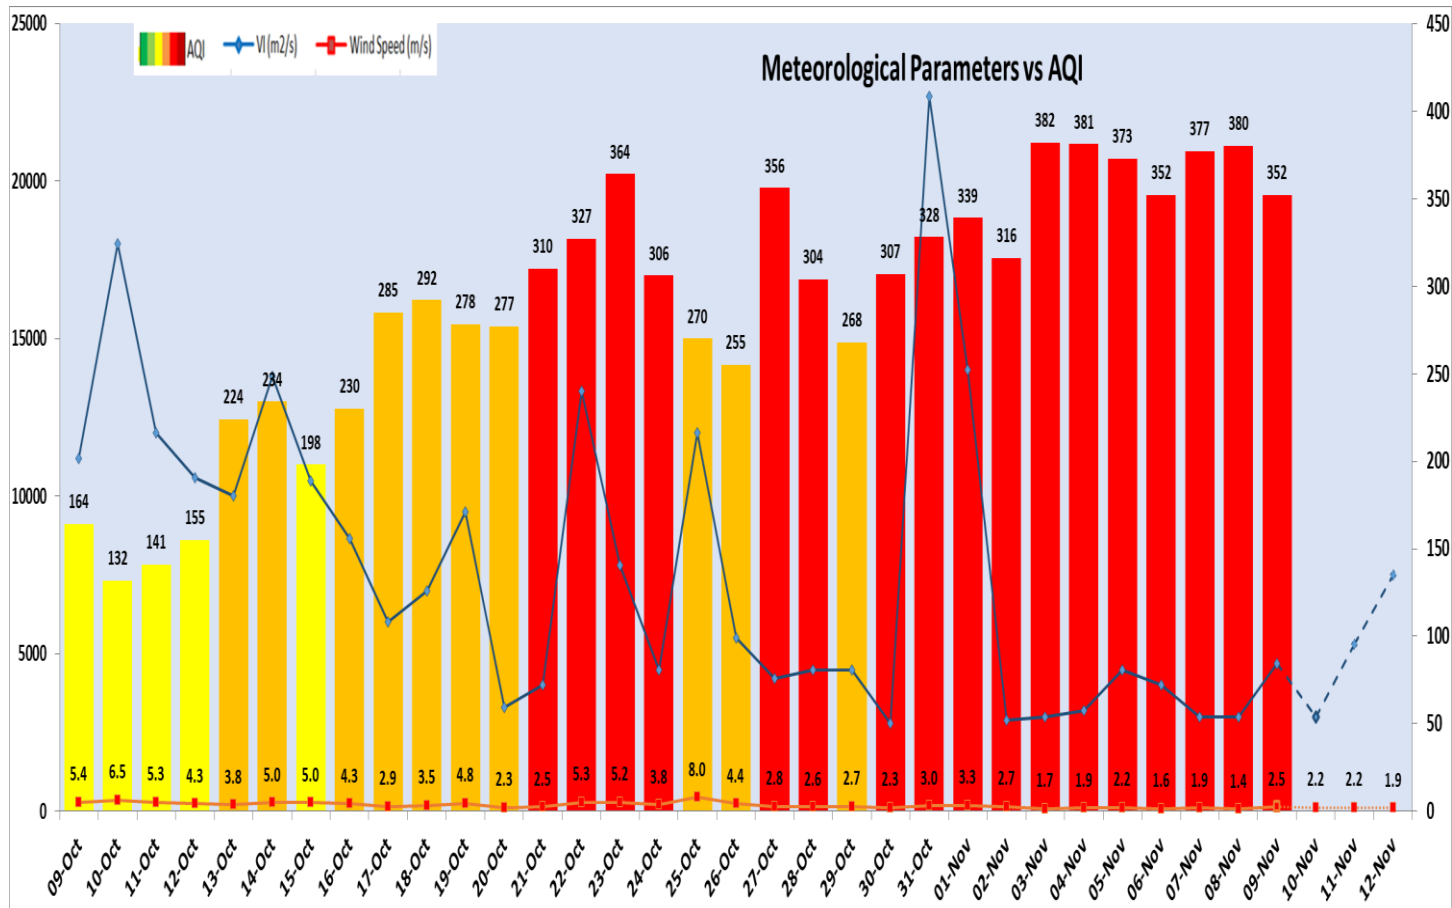

Delhi Temperature in (°C)		
Date	Minimum	Maximum
06-11-2024	17.2	32.6
07-11-2024	18.0	32.3
08-11-2024	18.1	31.7
09-11-2024	18.3	31.7

* Source – IMD (08:30 hrs.)

*Hotspots for Today				
City	Station Name	AQI value	Air Quality	Prominent Pollutant
Delhi	New Moti Bagh, Delhi - MHUA	409	Severe	PM_{2.5}
	Bawana, Delhi - DPCC	404	Severe	PM_{2.5}
	Rohini, Delhi - DPCC	393	Very Poor	PM_{2.5}
	Wazirpur, Delhi - DPCC	386	Very Poor	PM_{2.5}
	Narela, Delhi - DPCC	385	Very Poor	PM_{2.5}
Faridabad	New Industrial Town, Faridabad - HSPCB	234	Poor	PM_{2.5}
	Sector- 16A, Faridabad - HSPCB	223	Poor	PM_{2.5}
Gurugram	NISE Gwal Pahari, Gurugram - IMD	300	Poor	PM_{2.5}
	Sector-51, Gurugram - HSPCB	288	Poor	PM_{2.5}
Ghaziabad	Loni, Ghaziabad - UPPCB	346	Very Poor	PM_{2.5}
	Vasundhara, Ghaziabad - UPPCB	302	Very Poor	PM_{2.5}
Greater Noida	Knowledge Park - V, Greater Noida - UPPCB	283	Poor	PM₁₀
Noida	Sector - 62, Noida - IMD	287	Poor	PM₁₀
	Sector-116, Noida - UPPCB	278	Poor	PM_{2.5}