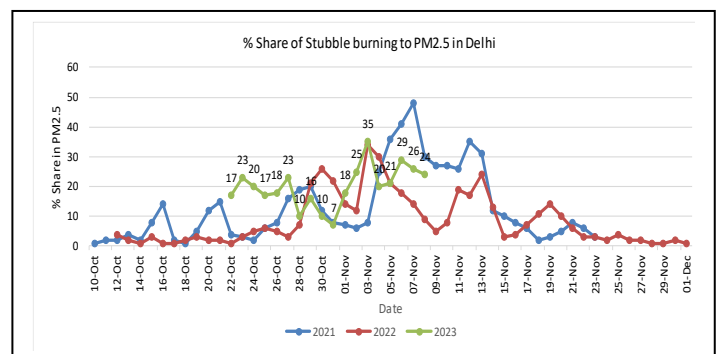

Hotspots for Today:

*Details given below

Delhi	Nehru Nagar, Dwarka-Sector 8, R K Puram, Bawana, Punjabi Bagh	Ghaziabad	Loni, Vasundhara
Faridabad	New Industrial Town, Sector- 16A, Sector 30	Greater Noida	Knowledge Park -III
Gurugram	Sector-51	Noida	Sector – 62 , Sector-116

Forecast by IITM (Delhi):

	Nov 10, 2023	Nov 11, 2023	Nov 12, 2023
AQI Category	Severe	Very Poor	Very Poor

Wind Forecast for Delhi:

	Wind speed (at surface) in km/h		Wind speed (at 900 m) in km/h	Wind Direction	
	As per IMD (range)	As per windy.com (at 16:00 hrs.)	As per windy.com (at 16:00hrs)	As per IMD	As per windy.com at 900m
Nov 10 , 2023	04-12	05	15	NW/SE	W
Nov 11 , 2023	04-16	07	18	NW	NW
Nov 12 , 2023	04-16	08	17	NW	NW

IMD Alert for Tomorrow (10.11.2023):

The air quality is likely to remain in Severe category on 10.11.2023. The predominant surface wind is likely to be coming from Southeast/Northwest directions in Delhi with wind speed 04-12 kmph, partly cloudy sky and possibility of very light rain/drizzle at one or two places on 10.11.2023. Ventilation index is likely to be 17500 m²/s.

Active Fire Events (AFEs):

Date	Punjab		Haryana	
	Nos. on the day	Total since September 15	Nos. on the day	Total since September 15
08.11.2023	2003	22981	44	1649
08.11.2022	604	33090	11	2624
08.11.2021	4397	42475	138	4536

*As per IITM, the impact of stubble burning is ~24%↓