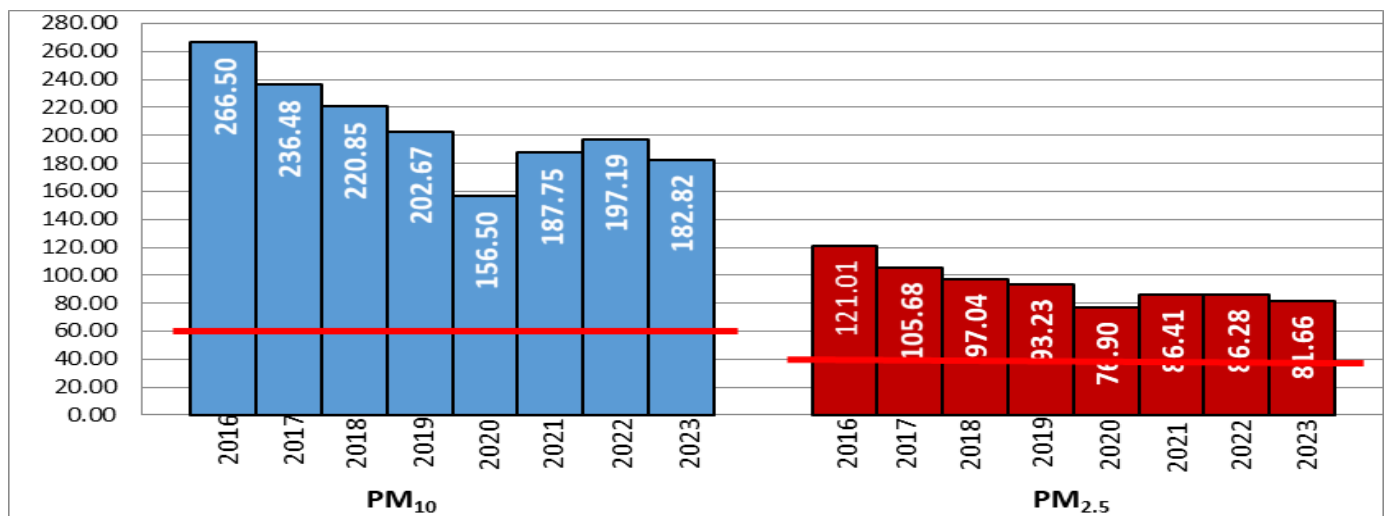

2023			2022			2021(Covid- Year)		
	Air Quality	AQI Value	Prominent Pollutant	Air Quality	AQI Value	Prominent Pollutant	Air Quality	AQI Value	Prominent Pollutant
Delhi	Severe	437 ↑	PM2.5, PM10	Poor	260 ↓	PM2.5	Severe	404 ↑	PM10, PM2.5
Faridabad	Severe	410 ↓	PM10, PM2.5	Poor	248 ↓	PM2.5	Severe	430 ↑	PM10, PM2.5
Ghaziabad	Very Poor	391 ↑	PM2.5	Poor	246 ↓	PM2.5	Severe	451 ↑	PM2.5
Greater Noida	Severe	439 ↓	PM2.5	Poor	246 ↓	PM2.5, PM10	Severe	412 ↑	PM2.5
Gurugram	Severe	404 ↑	PM2.5	Moderate	174 ↓	PM2.5, PM10	Very Poor	368 ↓	PM2.5
Noida	Very Poor	394 ↓	PM10	Moderate	186 ↓	PM2.5, PM10	Severe	426 ↑	PM10, PM2.5

*Data available for 35(2023), 37(2022), 37(2021) stations in Delhi today. # ↑, ↓ arrows indicate a decrease/increase as compared to the value on the previous day.

Comparative status of AQI - Delhi from 01 January to 09 November 2016-2023

Category	Year	2016	2017	2018	2019	2020	2021	2022	2023	2016	2017	2018	2019	2020	2021	2022	2023
	No. of days	302	313	313	313	314	313	313	313	2016	2017	2018	2019	2020	2021	2022	2023
Good (0–50)		0	2	0	2	4	1	3	1								
Satisfactory (51–100)		24	45	53	58	96	72	65	60	110	151	157	175	224	197	160	206
Moderate (101–200)		86	104	104	115	124	124	92	145								
Poor (201–300)		116	102	104	90	56	69	116	69								
Very Poor (301–400)		63	57	44	36	27	37	33	29	192	162	156	138	90	116	153	107
Severe (>401)		13	3	8	12	7	10	4	9								

Comparative status of PM₁₀ and PM_{2.5} (µg/m³) running average - Till November 08 (2016-2023)

*Red line shows the annual average concentration standards for PM₁₀ and PM_{2.5}.

Daily Average of Particulates in Delhi

Date ↓ / parameter →	PM_{2.5} (µg/m³)	PM₁₀ (µg/m³)
08- November -2023	279 ↑	472 ↓