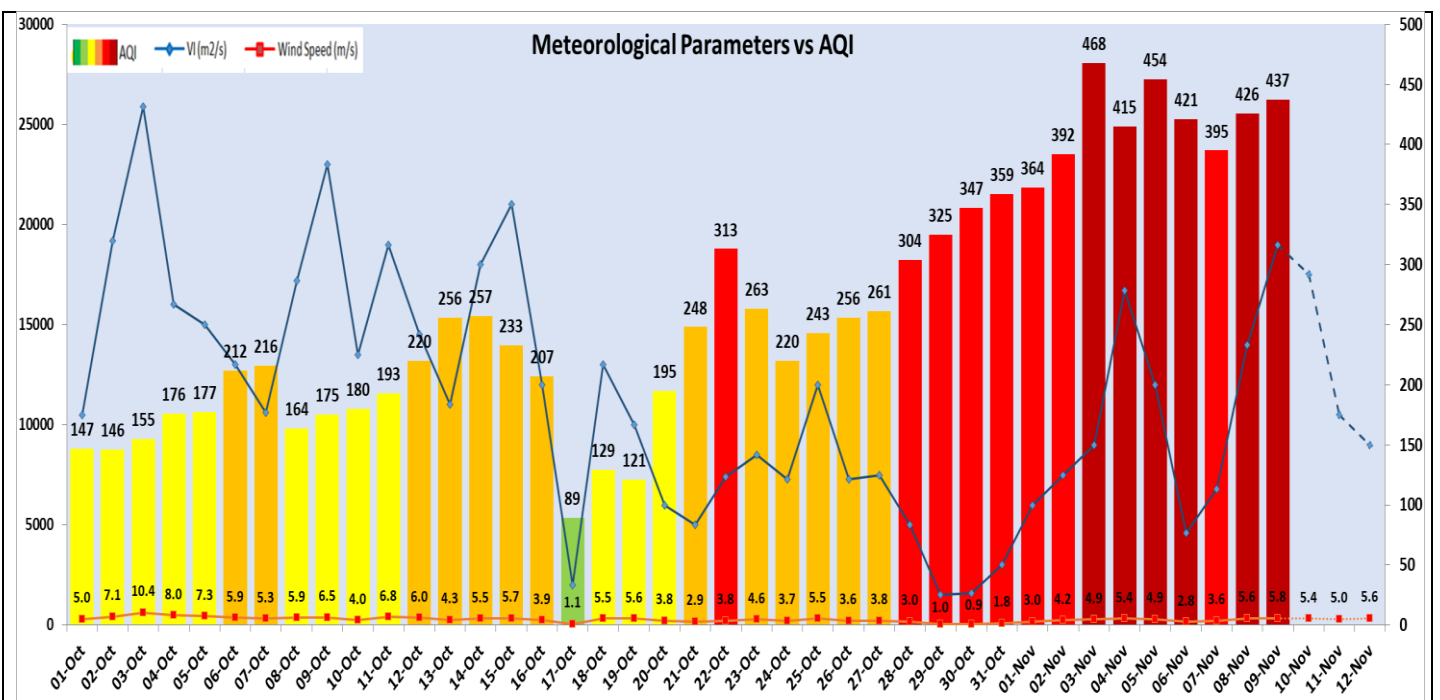

Hotspots for Today:

*Details given below

Delhi	Nehru Nagar, Dwarka-Sector 8, R K Puram, Bawana, Punjabi Bagh	Ghaziabad	Loni, Vasundhara
Faridabad	New Industrial Town, Sector- 16A, Sector 30	Greater Noida	Knowledge Park -III
Gurugram	Sector-51	Noida	Sector – 62 , Sector-116

Forecast by IITM (Delhi):

	Nov 10, 2023	Nov 11, 2023	Nov 12, 2023
AQI Category	Severe	Very Poor	Very Poor

Wind Forecast for Delhi:

	Wind speed (at surface) in km/h		Wind speed (at 900 m) in km/h	Wind Direction	
	As per IMD (range)	As per windy.com (at 16:00 hrs.)	As per windy.com (at 16:00hrs)	As per IMD	As per windy.com at 900m
Nov 10 , 2023	04-12	05	15	NW/SE	W
Nov 11 , 2023	04-16	07	18	NW	NW
Nov 12 , 2023	04-16	08	17	NW	NW

IMD Alert for Tomorrow (10.11.2023):

The air quality is likely to remain in Severe category on 10.11.2023. The predominant surface wind is likely to be coming from Southeast/Northwest directions in Delhi with wind speed 04-12 kmph, partly cloudy sky and possibility of very light rain/drizzle at one or two places on 10.11.2023. Ventilation index is likely to be 17500 m²/s.

Active Fire Events (AFEs):

Date	Punjab		Haryana	
	Nos. on the day	Total since September 15	Nos. on the day	Total since September 15
08.11.2023	2003	22981	44	1649
08.11.2022	604	33090	11	2624
08.11.2021	4397	42475	138	4536

*As per IITM, the impact of stubble burning is ~24%↓