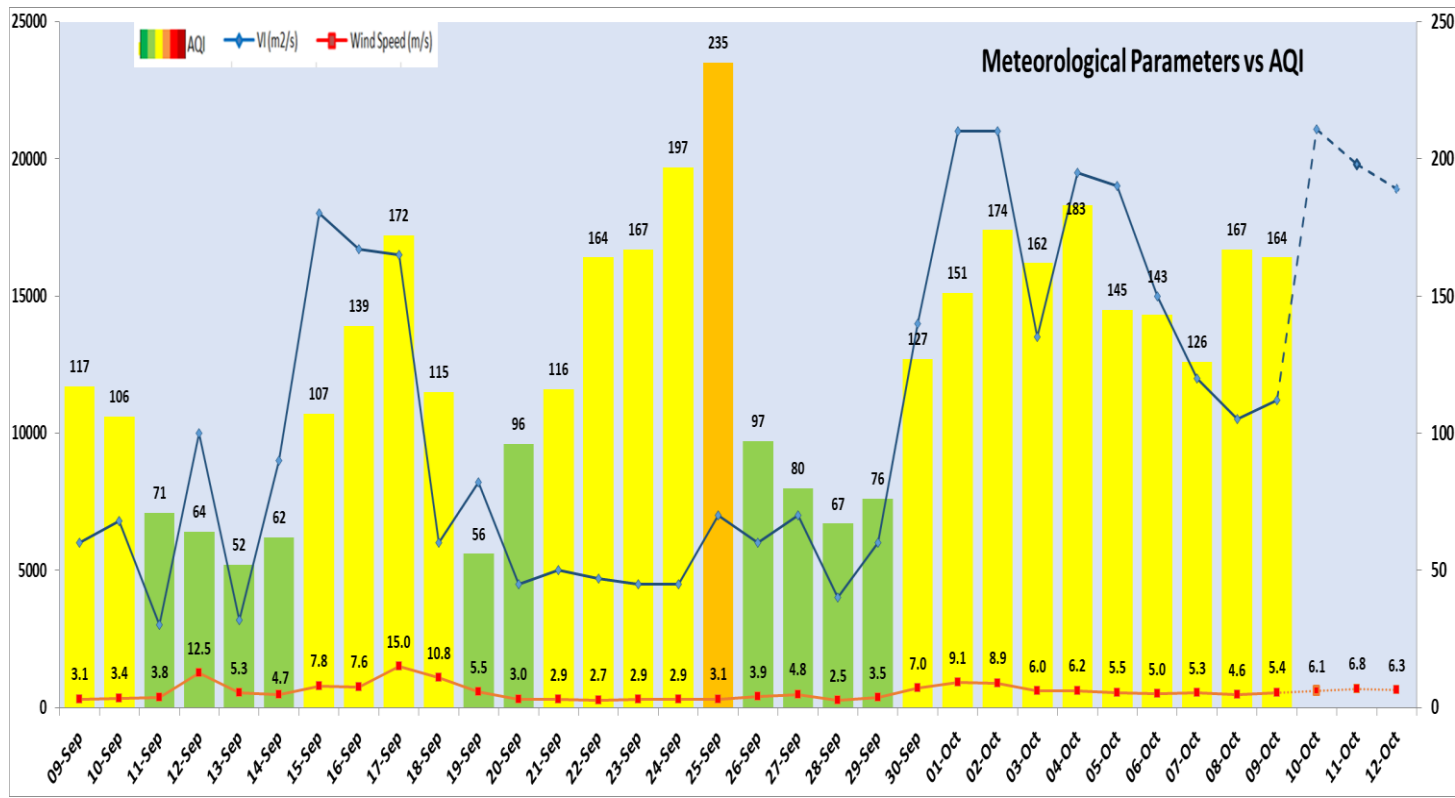

Hotspots for Today: *Details given below

Delhi	Anand Vihar, Mundka, Jahangirpuri, Burari Crossing, Vivek Vihar	Ghaziabad	Loni
Faridabad	New Industrial Town, Sector 11	Greater Noida	Knowledge Park - V
Gurugram	Sector-51	Noida	Sector-116, Sector - 125

Forecast by IITM(Delhi):

	Oct 10, 2024	Oct 11, 2024	Oct 12, 2024
AQI Category	Moderate	Moderate	Moderate

Wind Forecast for Delhi:

	Wind speed (at surface) in km/h		Wind speed (at 900 m) in km/h	Wind Direction	
	As per IMD (range)	As per windy.com (at 16:00 hrs.)	As per windy.com (at 16:00hrs)	As per IMD	As per windy.com at 900m
Oct 10, 2024	08-14	07	26	NW	NW
Oct 11, 2024	08-18	08	19	VAR	NW
Oct 12, 2024	04-14	03	12	VAR	NW

IMD Alert for Tomorrow (10.10.2024):

The air quality is likely to be in Moderate category from 10.10.2024 to 12.10.2024. The predominant surface wind is likely to be calm during morning hours and coming from Northwest directions in Delhi with wind speed 14-08 kmph during daytime & evening hours and mainly clear sky on 10.10.2024. Ventilation index is likely to be 21080 m²/s.

Active Fire Events (AFE):

Date	Punjab		Haryana	
	No. of AFE on the day	Total AFE since September 15	No. of AFE on the day	Total AFE since September 15
08.10.2024	20	234	13	177
08.10.2023	92	969	55	277
08.10.2022	19	711	00	80

*As per IITM, the impact of stubble burning is ~0.122%