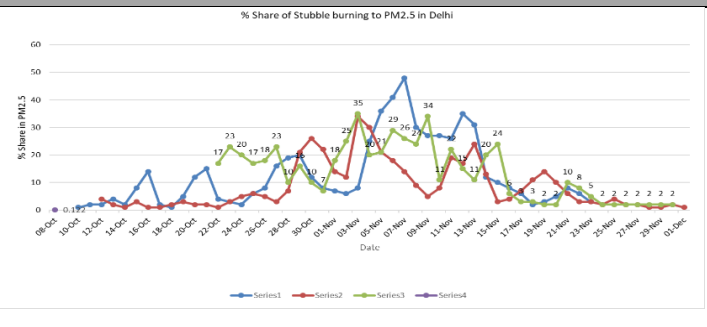

Hotspots for Today: *Details given below

Delhi	Anand Vihar, Mundka, Jahangirpuri, Burari Crossing, Vivek Vihar	Ghaziabad	Loni
Faridabad	New Industrial Town, Sector 11	Greater Noida	Knowledge Park - V
Gurugram	Sector-51	Noida	Sector-116, Sector - 125

Forecast by IITM(Delhi):

	Oct 10, 2024	Oct 11, 2024	Oct 12, 2024
AQI Category	Moderate	Moderate	Moderate

Wind Forecast for Delhi:

	Wind speed (at surface) in km/h		Wind speed (at 900 m) in km/h	Wind Direction	
	As per IMD (range)	As per windy.com (at 16:00 hrs.)	As per windy.com (at 16:00hrs)	As per IMD	As per windy.com at 900m
Oct 10, 2024	08-14	07	26	NW	NW
Oct 11, 2024	08-18	08	19	VAR	NW
Oct 12, 2024	04-14	03	12	VAR	NW

IMD Alert for Tomorrow (10.10.2024):

The air quality is likely to be in Moderate category from 10.10.2024 to 12.10.2024. The predominant surface wind is likely to be calm during morning hours and coming from Northwest directions in Delhi with wind speed 14-08 kmph during daytime & evening hours and mainly clear sky on 10.10.2024. Ventilation index is likely to be 21080 m²/s.

Active Fire Events (AFE):

Date	Punjab		Haryana	
	No. of AFE on the day	Total AFE since September 15	No. of AFE on the day	Total AFE since September 15
08.10.2024	20	234	13	177
08.10.2023	92	969	55	277
08.10.2022	19	711	00	80

*As per IITM, the impact of stubble burning is ~0.122%