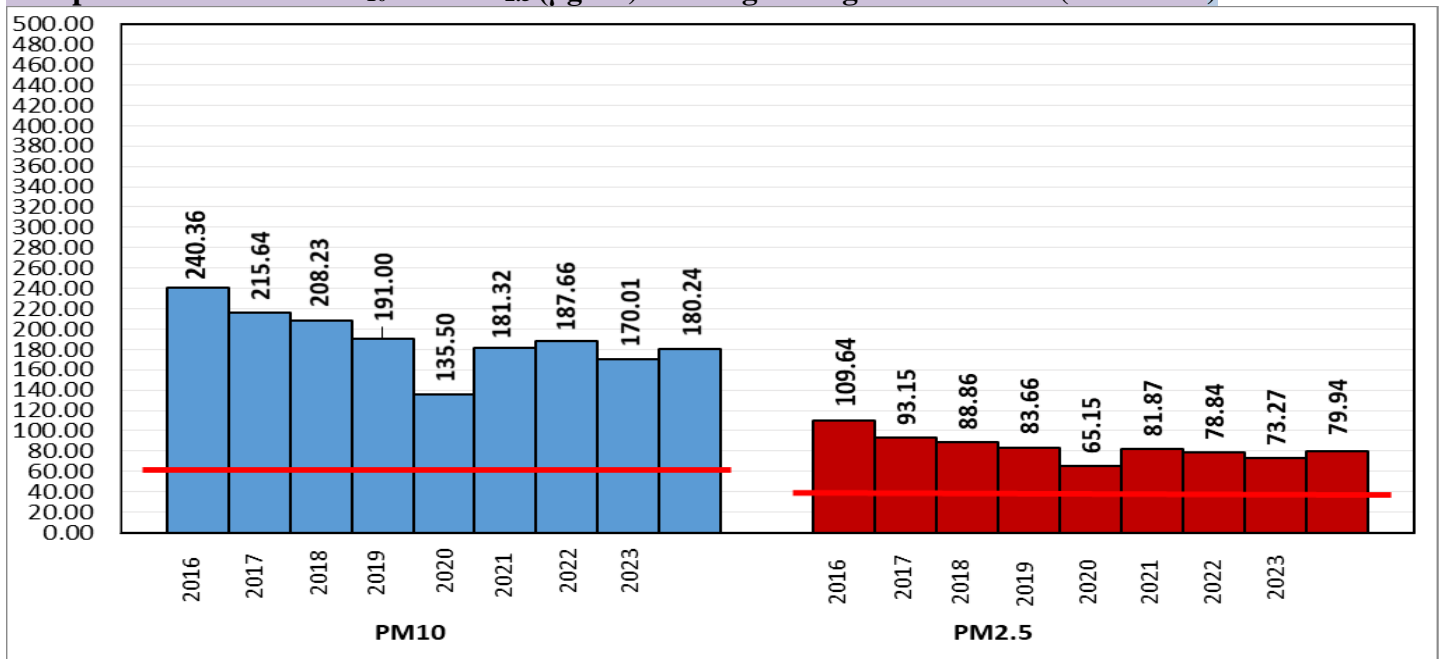

Central Pollution Control Board

Air Quality Status for Delhi & NCR

Dated – October 09, 2024

Current Air Quality Status:

■ Air Quality Index (AQI) (Average of past 24 hours at 4 PM) in comparison with last two years

	2024			2023			2022		
	Air Quality	AQI Value	Prominent Pollutant	Air Quality	AQI Value	Prominent Pollutant	Air Quality	AQI Value	Prominent Pollutant
Delhi	Moderate	164↓	PM ₁₀ , PM _{2.5}	Moderate	175↑	PM _{2.5} , PM ₁₀	Good	48↓	CO
Faridabad	Satisfactory	87↓	PM ₁₀ , PM _{2.5}	Moderate	186↑	PM _{2.5}	Good	36↓	SO ₂ , NO ₂
Ghaziabad	Poor	214↓	PM _{2.5}	Moderate	152↓	PM ₁₀	Good	14↓	SO ₂ , PM _{2.5}
Greater Noida	Moderate	182↓	PM ₁₀ , PM _{2.5}	Poor	218↓	PM ₁₀	Good	23↓	CO
Gurugram	Moderate	136↓	PM _{2.5}	Satisfactory	97↓	PM ₁₀ , PM _{2.5}	Good	32↓	PM _{2.5}
Noida	Moderate	163↓	PM ₁₀ , PM _{2.5}	Moderate	146↓	PM ₁₀	Satisfactory	55↑	CO, SO ₂

*Data available for 37(2024), 32(2023), 20(2022) stations in Delhi today. # ↑, ↓ arrows indicate a decrease/increase as compared to the value on the previous day.

Comparative status of AQI - Delhi from 01 January to 09 Oct 2016-2024

Comparative status of PM₁₀ and PM_{2.5} (µg/m³) running average – Till Oct 08 (2016-2024)

*Red line shows the annual average concentration standards for PM₁₀ and PM_{2.5}.

■ Daily Average of Particulates in Delhi (24 hourly average value; from 06:00am of 08.10.24 to 06:00 am of 09.10.24)