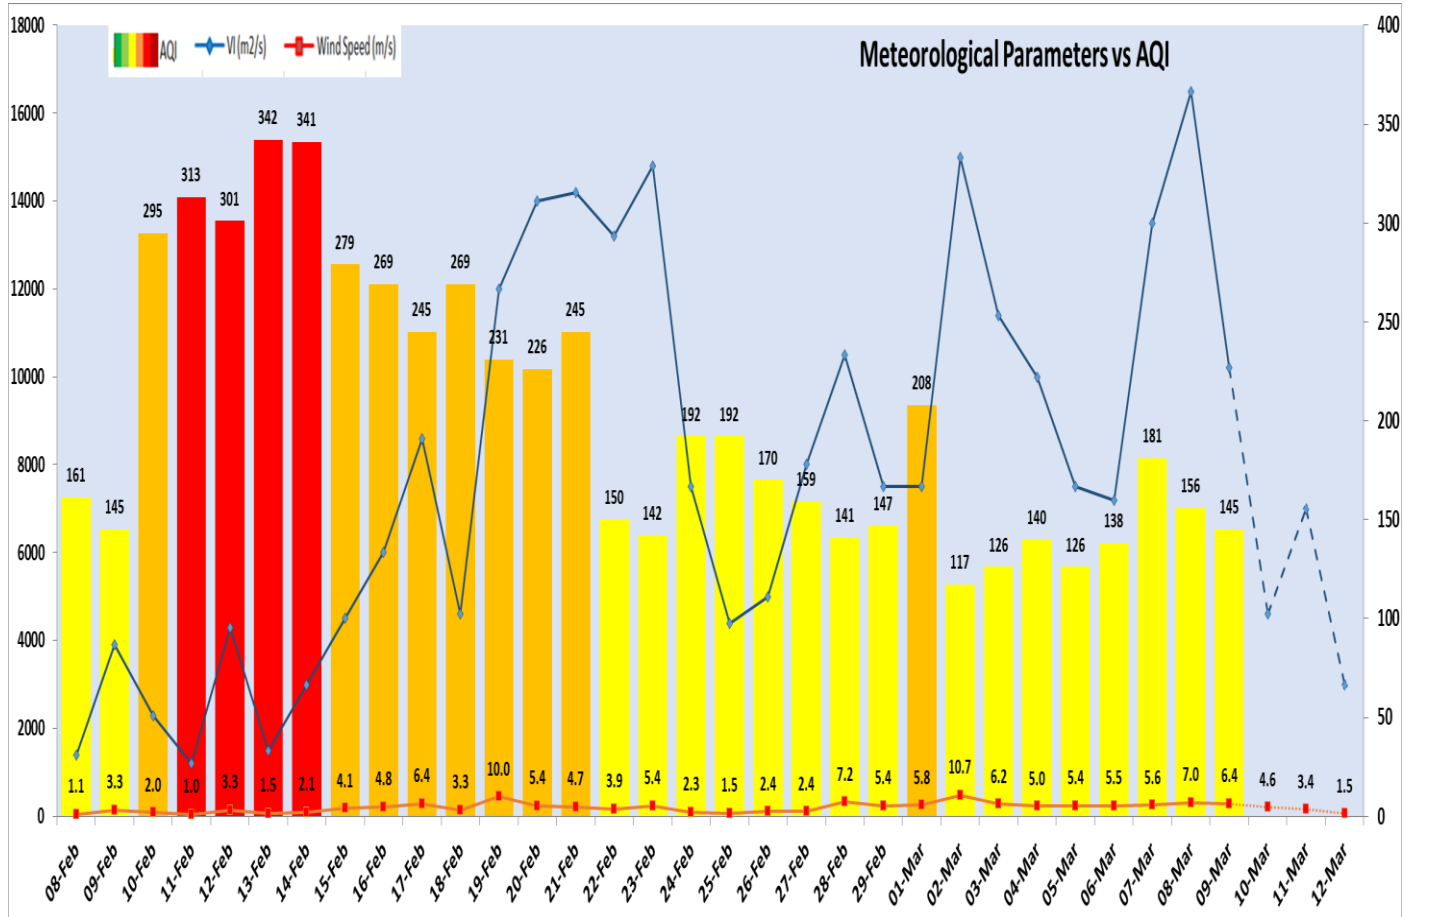

Forecast by IITM(Delhi):

	Mar 10, 2024	Mar 11, 2024	Mar 12, 2024
<b>AQI Category</b>	Moderate	Poor	Poor

Wind Forecast for Delhi:

	Wind speed (at surface) in km/h		Wind speed (at 900 m) in km/h	Wind Direction	
	As per IMD (range)	As per windy.com (at 16:00 hrs.)	As per windy.com (at 16:00hrs)	As per IMD	As per windy.com at 900m
Mar 10. 2024	04-16	05	13	NW	NW
Mar 11. 2024	10-08	05	05	NW/NE	W
Mar 12. 2024	04-14	09	17	NE/N	NW

Delhi Temperature in (°C)		
Date	Minimum	Maximum
06-03-2024	9.0	23.4
07-03-2024	8.8	23.6
08-03-2024	9.6	26.4
09-03-2024	10.0	27.4

▪ Hotspots for Today

City	Station Name	AQI value	Air Quality	Prominent Pollutant
Delhi	NSIT Dwarka, Delhi - CPCB	261	Poor	PM <sub>2.5</sub>
	Dr. Karni Singh Shooting Range, Delhi - DPCC	196	Moderate	O <sub>3</sub>
	Sirifort, Delhi - CPCB	186	Moderate	NO <sub>2</sub>
	Nehru Nagar, Delhi - DPCC	179	Moderate	O <sub>3</sub>
	Jahangirpuri, Delhi - DPCC	178	Moderate	PM <sub>2.5</sub>
Faridabad	New Industrial Town, Faridabad - HSPCB	222	Poor	PM <sub>2.5</sub>
	Sector 30, Faridabad - HSPCB	200	Moderate	PM <sub>10</sub>
Gurugram	Teri Gram, Gurugram - HSPCB	229	Poor	PM <sub>2.5</sub>
	Sector-51, Gurugram - HSPCB	191	Moderate	PM <sub>2.5</sub>
Ghaziabad	Indrapuram, Ghaziabad - UPPCB	107	Moderate	PM <sub>10</sub>
	Loni, Ghaziabad - UPPCB	103	Moderate	PM <sub>10</sub>
Greater Noida	Knowledge Park - III, Greater Noida - UPPCB	152	Moderate	O <sub>3</sub>
Noida	Sector-1, Noida - UPPCB	126	Moderate	PM <sub>10</sub>