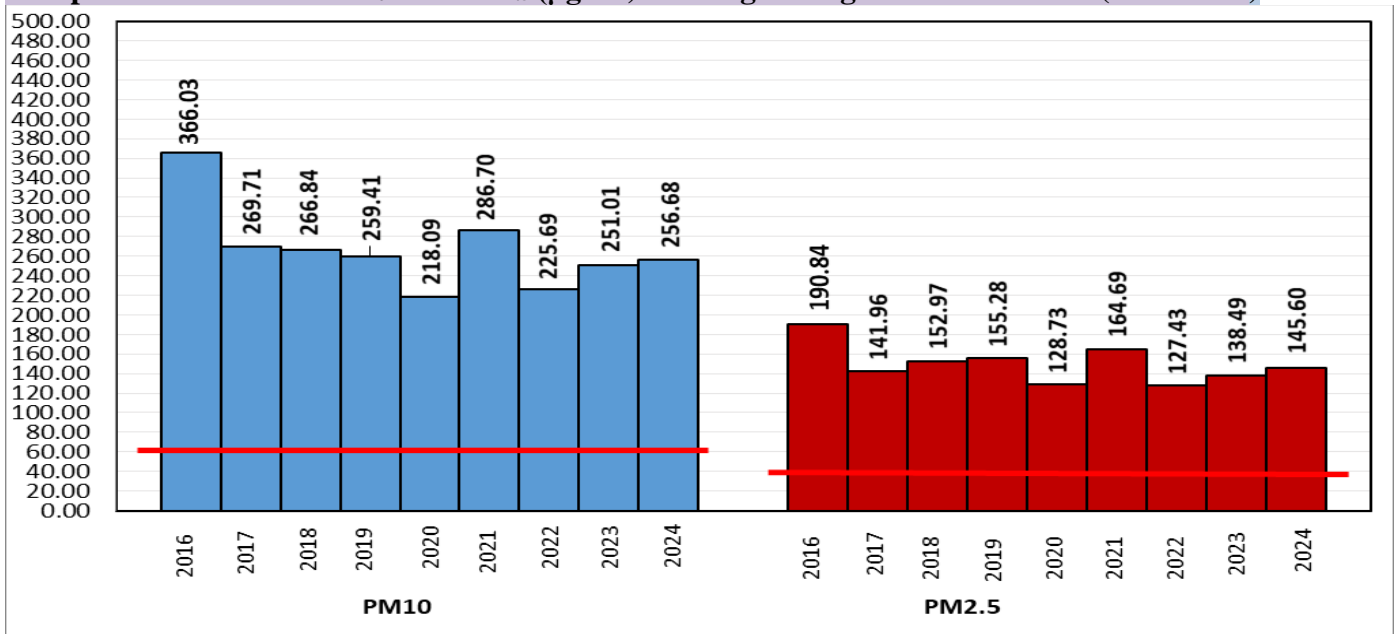

*Data available for 31(2024), 37(2023), 36(2022) stations in Delhi today. # ↑, ↓ arrows indicate a decrease/increase as compared to the value on the previous day.

Comparative status of AQI - Delhi from 01 January to 09 March 2016-2024

Category	Year	2016	2017	2018	2019	2020	2021	2022	2023	2024	2016	2017	2018	2019	2020	2021	2022	2023	2024
	No. of days	68	68	68	68	69	68	68	68	69	2016	2017	2018	2019	2020	2021	2022	2023	2024
Good (0–50)		0	0	0	0	0	0	0	0	0	3	8	11	17	17	7	21	19	23
Satisfactory (51–100)		0	0	0	1	5	0	3	0	0	3	8	11	17	17	7	21	19	23
Moderate (101–200)		3	8	11	16	12	7	18	19	23	3	8	11	17	17	7	21	19	23
Poor (201–300)		18	36	33	23	35	25	29	26	12	65	60	57	51	52	61	47	49	46
Very Poor (301–400)		41	24	21	21	15	30	17	20	31	65	60	57	51	52	61	47	49	46
Severe (>401)		6	0	3	7	2	6	1	3	3	65	60	57	51	52	61	47	49	46

Comparative status of PM₁₀ and PM_{2.5} (µg/m³) running average – Till March 08 (2016-2024)

*Red line shows the annual average concentration standards for PM₁₀ and PM_{2.5}.

Daily Average of Particulates in Delhi (24 hourly average value; from 06:00am of 08.03.24 to 06:00 am of 09.03.24)

Date ↓ / parameter →	PM_{2.5} (µg/m³)	PM₁₀ (µg/m³)
08- March -2024	66↓	144↓