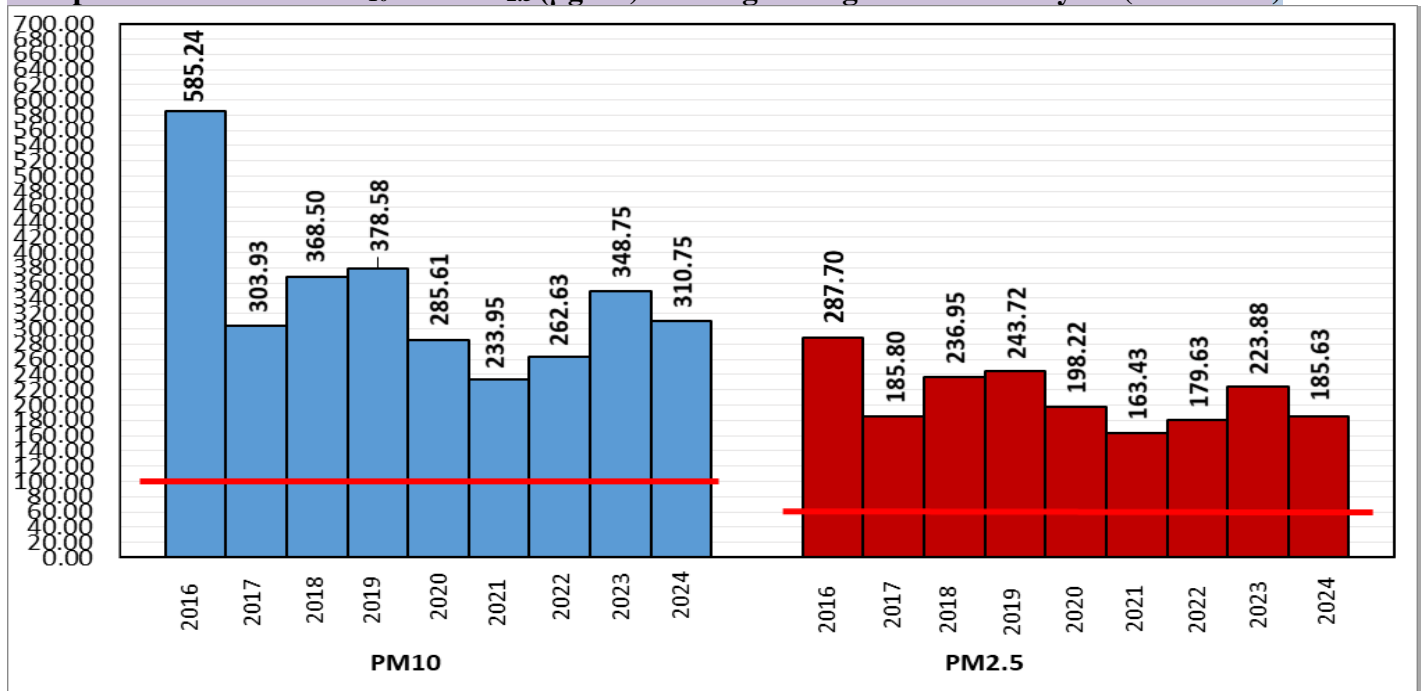

Air Quality Index (AQI) (Average of past 24 hours at 4 PM) in comparison with last two years

	2024			2023			2022		
	Air Quality	AQI Value	Prominent Pollutant	Air Quality	AQI Value	Prominent Pollutant	Air Quality	AQI Value	Prominent Pollutant
Delhi	Very Poor	343 ↓	PM2.5	Severe	434 ↑	PM2.5	Satisfactory	69 ↓	PM2.5, CO, PM₁₀
Faridabad	Poor	293 ↓	PM₁₀, PM_{2.5}	Severe	434 ↑	PM2.5	Satisfactory	74 ↓	SO₂, CO
Ghaziabad	Very Poor	303 ↑	PM2.5	Very Poor	385 ↑	PM2.5	Satisfactory	62 ↓	PM₁₀, PM_{2.5}, CO
Greater Noida	Very Poor	344 ↑	PM2.5	Severe	415 ↑	PM2.5	Good	48 ↓	PM2.5
Gurugram	Poor	223 ↑	PM2.5	Very Poor	397 ↑	PM2.5	Satisfactory	65 ↓	PM₁₀, PM_{2.5}
Noida	Very Poor	359 ↑	PM₁₀, PM_{2.5}	Severe	434 ↑	PM2.5	Satisfactory	60 ↓	PM2.5, CO

*Data available for 38(2024), 37(2023), 29(2022) stations in Delhi today. # ↑, ↓ arrows indicate a decrease/increase as compared to the value on the previous day.

Comparative status of AQI - Delhi from 01 January to 09 January 2016-2024

Category	Year	2016	2017	2018	2019	2020	2021	2022	2023	2024	2016	2017	2018	2019	2020	2021	2022	2023	2024	
	No. of days	9	9	9	9	9	9	9	9	9	2016	2017	2018	2019	2020	2021	2022	2023	2024	
Good (0–50)		0	0	0	0	0	0	0	0	0	0	0	0	0	0	0	0	0	0	0
Satisfactory (51–100)		0	0	0	0	0	0	2	0	0	0	0	0	0	2	3	0	0	0	0
Moderate (101–200)		0	0	0	0	0	2	1	0	0	0	0	0	0	0	0	0	0	0	0
Poor (201–300)		0	2	1	1	3	2	1	1	0	0	0	0	0	0	0	0	0	0	0
Very Poor (301–400)		6	7	6	5	4	3	4	7	9	9	9	9	9	7	6	9	9	9	9
Severe (>401)		3	0	2	3	2	2	1	1	0	0	0	0	0	0	0	0	0	0	0

Comparative status of PM₁₀ and PM_{2.5} (µg/m³) running average – Till January 08 (2016-2024)

*Red line shows the annual average concentration standards for PM₁₀ and PM_{2.5}.