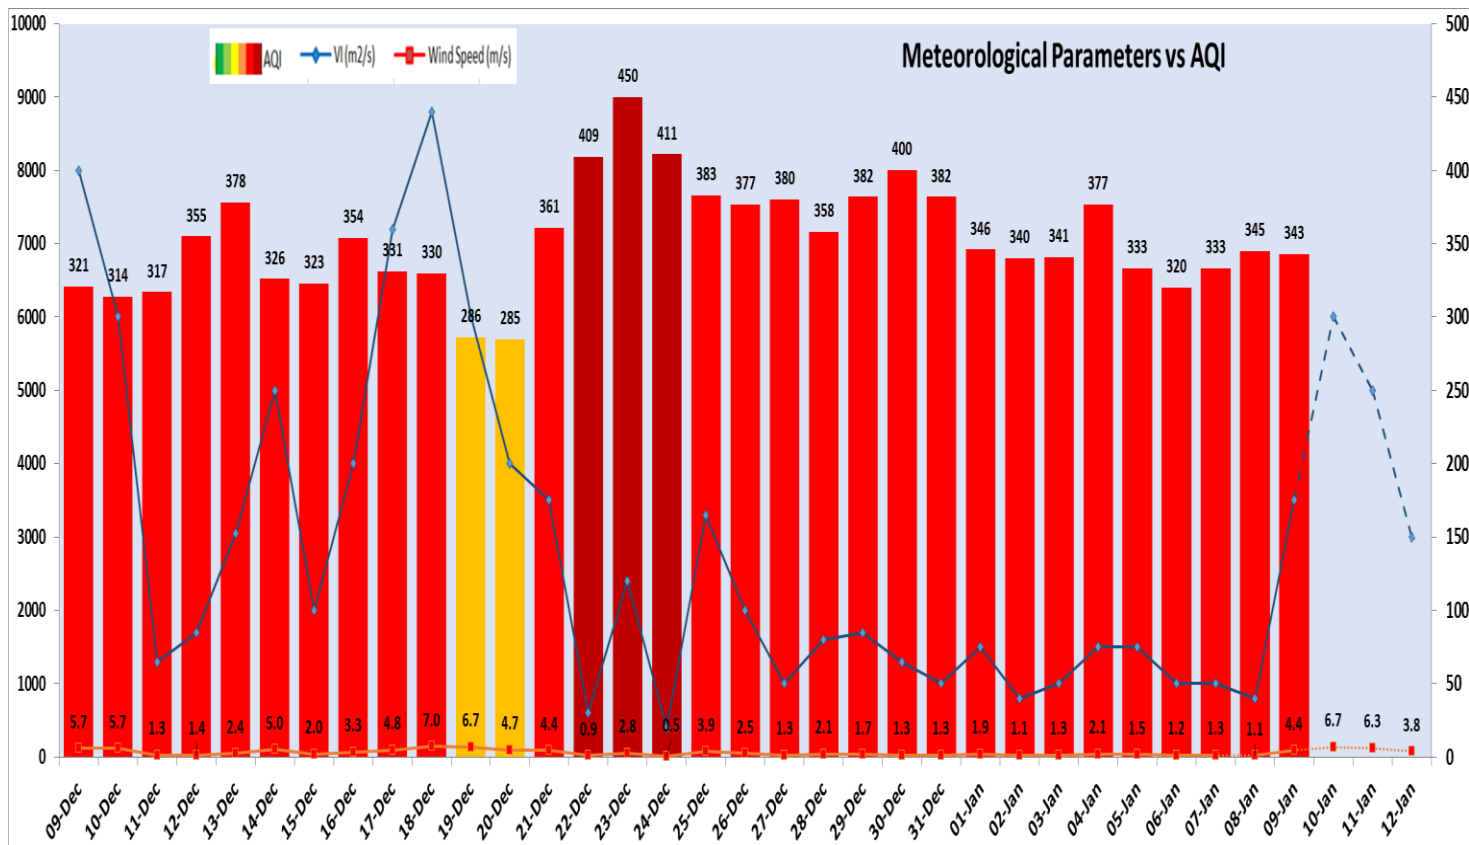

▪ **Forecast by IITM(Delhi):**

	Jan 10,2024	Jan 11, 2024	Jan 12, 2024
<b>AQI Category</b>	Poor	Poor	Very Poor

▪ **Wind Forecast for Delhi:**

	Wind speed (at surface) in km/h		Wind speed (at 900 m) in km/h	Wind Direction	
	As per IMD (range)	As per windy.com (at 16:00 hrs.)	As per windy.com (at 16:00hrs)	As per IMD	As per windy.com at 900m
Jan 10. 2024	10-16	10	30	NW	NW
Jan 11. 2024	04-12	09	36	NW	NW
Jan 12. 2024	04-06	09	26	NW	NW

Delhi Temperature in (°C)		
Date	Minimum	Maximum
06-01-2024	8.9	14.6
07-01-2024	8.2	15.2
08-01-2024	5.3	18.8
09-01-2024	7.9	17.5

▪ **Hotspots for Today**

City	Station Name	AQI value	Air Quality	Prominent Pollutant
Delhi	Anand Vihar, Delhi - DPCC	415	Severe	PM <sub>2.5</sub>
	Nehru Nagar, Delhi - DPCC	409	Severe	PM <sub>2.5</sub>
	Patparganj, Delhi - DPCC	395	Very Poor	PM <sub>2.5</sub>
	Vivek Vihar, Delhi - DPCC	395	Very Poor	PM <sub>2.5</sub>
	Okhla Phase-2, Delhi - DPCC	394	Very Poor	PM <sub>2.5</sub>
Faridabad	New Industrial Town, Faridabad - HSPCB	391	Very Poor	PM <sub>2.5</sub>
	Sector- 16A, Faridabad - HSPCB	359	Very Poor	PM <sub>2.5</sub>
Gurugram	Sector-51, Gurugram - HSPCB	270	Poor	PM <sub>2.5</sub>
Ghaziabad	Vasundhara, Ghaziabad - UPPCB	335	Very Poor	PM <sub>2.5</sub>
	Sanjay Nagar, Ghaziabad - UPPCB	326	Very Poor	PM <sub>2.5</sub>
	Indirapuram, Ghaziabad - UPPCB	307	Very Poor	PM <sub>2.5</sub>
Greater Noida	Knowledge Park - V, Greater Noida - UPPCB	355	Very Poor	PM <sub>2.5</sub>
Noida	Sector - 62, Noida - IMD	368	Very Poor	PM <sub>10</sub>
	Sector-116, Noida - UPPCB	363	Very Poor	PM <sub>2.5</sub>