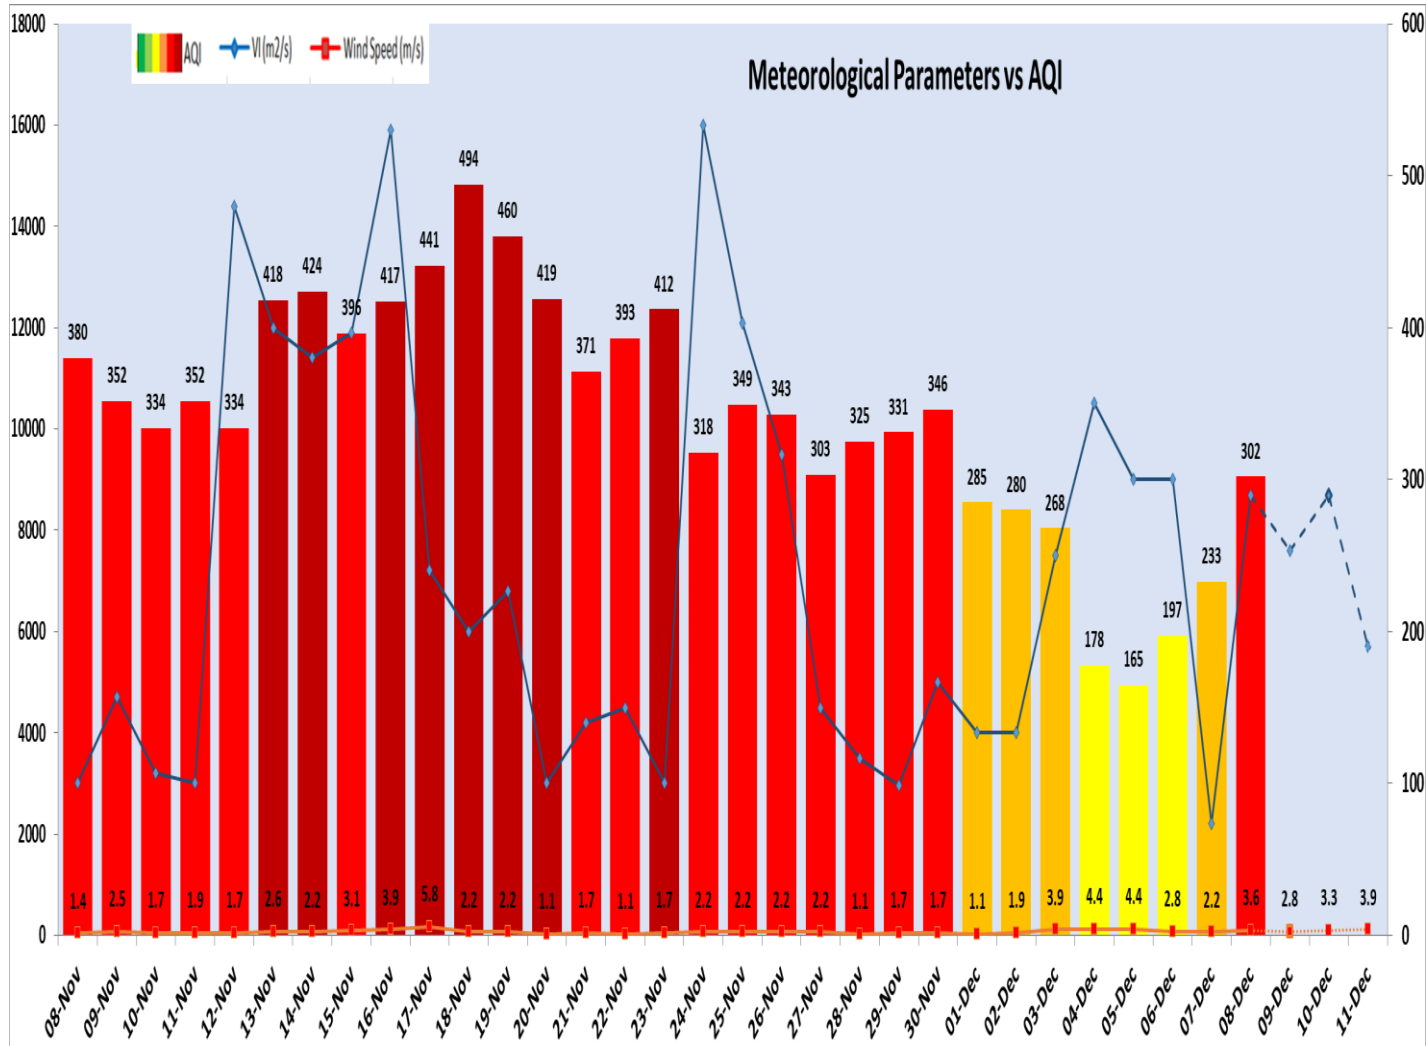

Comparative status of PM₁₀ and PM_{2.5} (µg/m³) running average - Till Dec 07 (2016-2024)

*Red line shows the annual average concentration standards for PM₁₀ and PM_{2.5}.

Daily Average of Particulates in Delhi (24 hourly average value; from 06:00am of 07.12.24 to 06:00 am of 08.12.24)

Forecast by IITM(Delhi):

	Dec 09, 2024	Dec 10, 2024	Dec 11, 2024
AQI Category	Poor	Very Poor	Poor

Wind Forecast for Delhi:

	Wind speed (at surface) in km/h		Wind speed (at 900 m) in km/h	Wind Direction	
	As per IMD (range)	As per windy.com (at 16:00 hrs.)	As per windy.com (at 16:00hrs)	As per IMD	As per windy.com at 900m
Dec 09, 2024	08-12	06	11	N	NW
Dec 10, 2024	10-14	08	30	NW	NW
Dec 11, 2024	12-16	08	30	NW	NW

Delhi Temperature in (°C)*		
Date	Minimum	Maximum
05-12-2024	8.5	28.0
06-12-2024	8.5	25.1
07-12-2024	7.1	25.1
08-12-2024	7.4	25.4

* Source – IMD (08:30 hrs.)

*Hotspots for Today				
City	Station Name	AQI value	Air Quality	Prominent Pollutant
Delhi	Shadipur, Delhi - CPCB	377	Very Poor	PM _{2.5}
	Anand Vihar, Delhi - DPCC	374	Very Poor	PM ₁₀
	Nehru Nagar, Delhi - DPCC	371	Very Poor	PM _{2.5}
	Wazirpur, Delhi - DPCC	370	Very Poor	PM ₁₀
	Mundka, Delhi - DPCC	369	Very Poor	PM _{2.5}
Faridabad	New Industrial Town, Faridabad - HSPCB	177	Moderate	PM _{2.5}
	Sector 11, Faridabad - HSPCB	173	Moderate	PM _{2.5}
Gurugram	Sector-51, Gurugram - HSPCB	274	Poor	PM ₁₀
Ghaziabad	Indirapuram, Ghaziabad - UPPCB	278	Poor	PM _{2.5}
	Loni, Ghaziabad - UPPCB	255	Poor	PM _{2.5}
	Vasundhara, Ghaziabad - UPPCB	235	Poor	PM _{2.5}
Greater Noida	Knowledge Park - V, Greater Noida - UPPCB	252	Poor	PM _{2.5}
Noida	Sector - 125, Noida - UPPCB	271	Poor	PM _{2.5}
	Sector-116, Noida - UPPCB	245	Poor	PM _{2.5}
	Sector - 62, Noida - IMD	238	Poor	PM _{2.5}