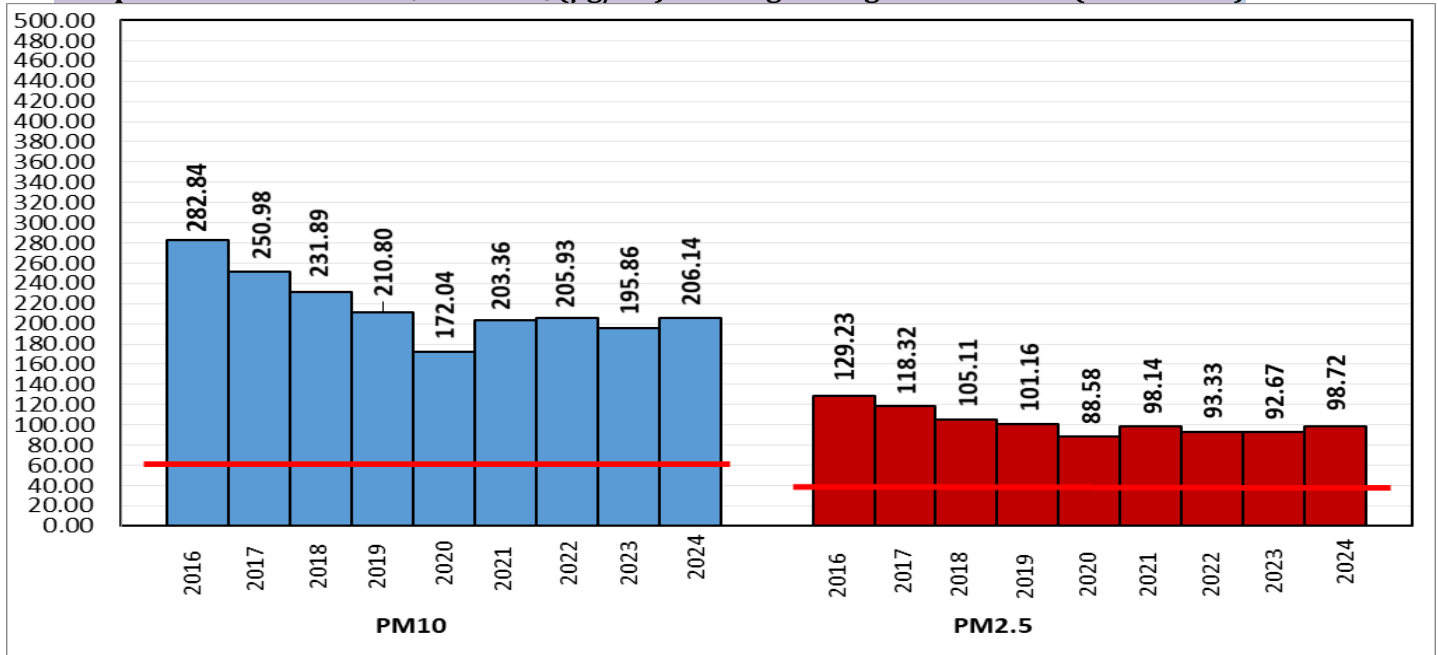

Central Pollution Control Board

Air Quality Status for Delhi & NCR

Dated – December 08, 2024

Current Air Quality Status:

Air Quality Index (AQI) (Average of past 24 hours at 4 PM) in comparison with last two years

	2024			2023			2022		
	Air Quality	AQI Value	Prominent Pollutant	Air Quality	AQI Value	Prominent Pollutant	Air Quality	AQI Value	Prominent Pollutant
Delhi	Very Poor	302↑	PM ₁₀ , PM _{2.5}	Very Poor	324↑	PM _{2.5}	Poor	281↓	PM _{2.5}
Faridabad	Moderate	146↓	PM ₁₀ , PM _{2.5}	Poor	261↓	PM _{2.5}	Poor	216↓	PM _{2.5}
Ghaziabad	Poor	233↑	PM _{2.5}	Poor	275↓	PM _{2.5}	Poor	230↑	PM _{2.5}
Greater Noida	Poor	236↑	PM _{2.5}	Poor	294↑	PM _{2.5}	Poor	238↓	PM _{2.5}
Gurugram	Poor	232↑	PM ₁₀ , PM _{2.5}	Poor	242↑	PM _{2.5}	Poor	219↑	PM _{2.5}
Noida	Poor	228↑	PM _{2.5}	Poor	253↓	PM _{2.5}	Poor	239↓	PM _{2.5}

Category	Year	2016	2017	2018	2019	2020	2021	2022	2023	2024	2016	2017	2018	2019	2020	2021	2022	2023	2024	
	No. of days	331	342	342	342	343	342	342	342	343	2016	2017	2018	2019	2020	2021	2022	2023	2024	
Good (0–50)		0	2	0	2	5	1	3	1	0										
Satisfactory (51–100)		23	45	53	58	95	72	65	60	66	110	150	158	179	226	197	160	206	204	
Moderate (101–200)		87	103	105	119	126	124	92	145	138										
Poor (201–300)		119	107	111	99	65	71	128	75	64										
Very Poor (301–400)		77	77	59	47	40	56	49	49	64	221	192	184	163	117	145	182	136	139	
Severe (>401)		25	8	14	17	12	18	5	12	11										

Comparative status of PM₁₀ and PM_{2.5} (µg/m³) running average - Till Dec 07 (2016-2024)

*Red line shows the annual average concentration standards for PM₁₀ and PM_{2.5}.

Daily Average of Particulates in Delhi (24 hourly average value; from 06:00am of 07.12.24 to 06:00 am of 08.12.24)