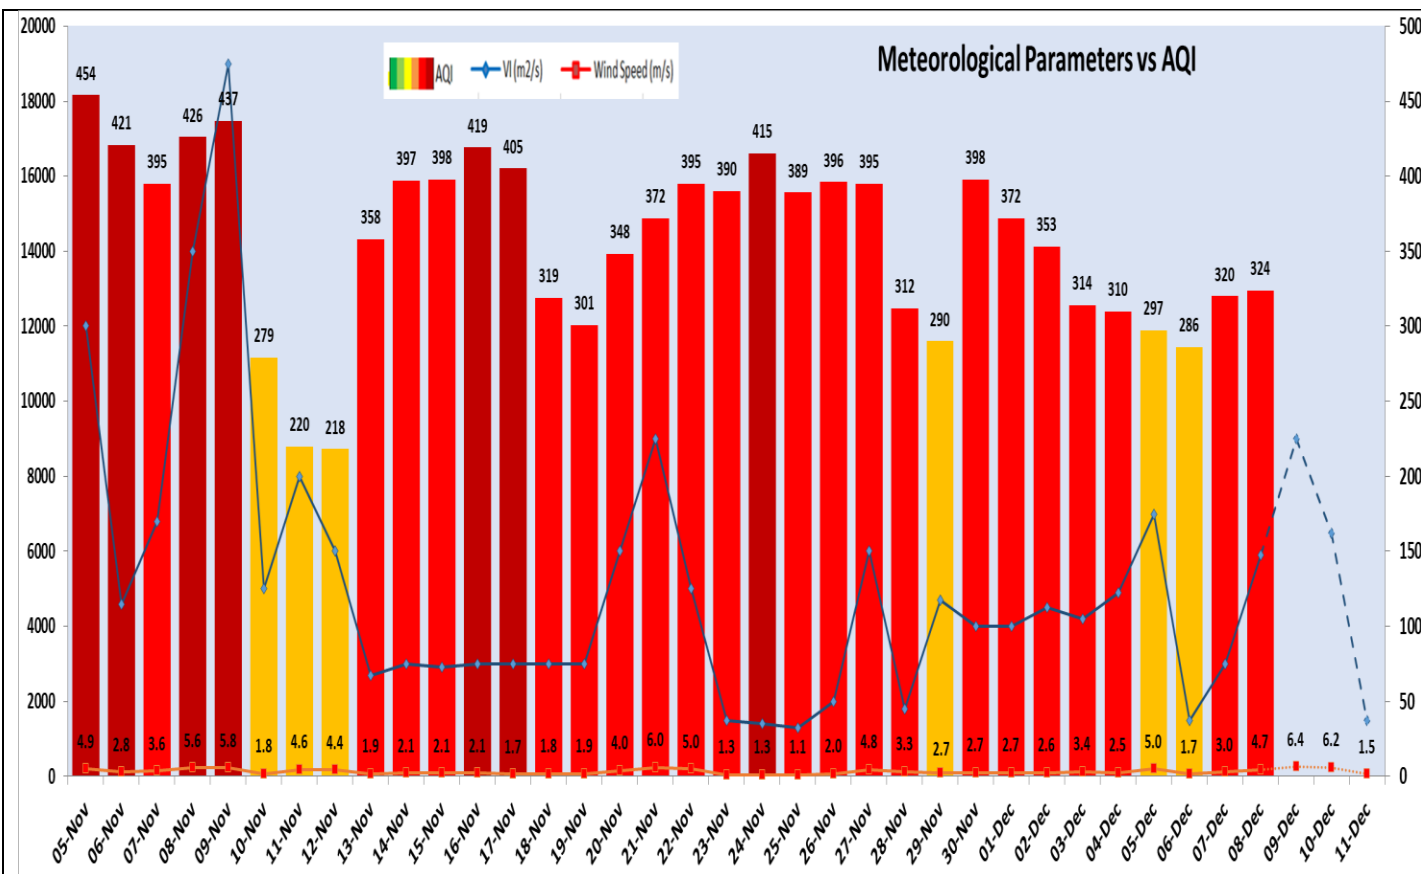

Hotspots for Today:

*Details given below

Delhi	Jahangirpuri, Bawana, Narela, Alipur, Vivek Vihar	Ghaziabad	Loni, Vasundhara
Faridabad	Sector 11, New Industrial Town	Greater Noida	Knowledge Park -V
Gurugram	NISE Gwal Pahari, Sector-51, Teri Gram	Noida	Sector – 62

Forecast by IITM (Delhi):

	Dec 09, 2023	Dec 10, 2023	Dec 11, 2023
AQI Category	Poor	Poor	Poor

Wind Forecast for Delhi:

	Wind speed (at surface) in km/h		Wind speed (at 900 m) in km/h	Wind Direction	
	As per IMD (range)	As per windy.com (at 16:00 hrs.)	As per windy.com (at 16:00hrs)	As per IMD	As per windy.com at 900m
Dec 09. 2023	12-15	08	27	NW	NW
Dec 10. 2023	8-15	10	36	W/NW	NW
Dec 11. 2023	06	1	3	W	W

IMD Alert for Tomorrow (09.12.2023):

The air quality is likely to improve and remain in Poor category from 09.12.2023 to 11.12.2023. The predominant surface wind is likely to be coming from Northwest directions in Delhi with wind speed 12-15 kmph, clear sky and shallow fog in the morning on 09.12.2023. Ventilation index is likely to be 9000 m²/s.