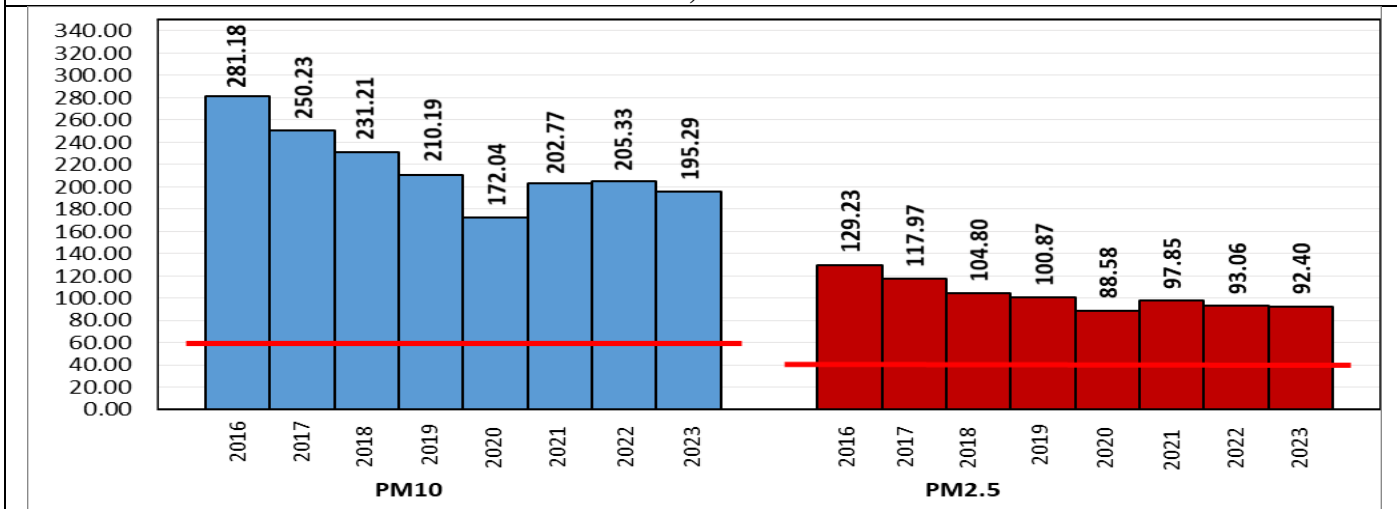

Dated – December 08, 2023

Current Air Quality Status:

Air Quality Index (AQI) (Average of past 24 hours at 4 PM) in comparison with last two years

	2023			2022			2021(Covid- Year)		
	Air Quality	AQI Value	Prominent Pollutant	Air Quality	AQI Value	Prominent Pollutant	Air Quality	AQI Value	Prominent Pollutant
Delhi	Very Poor	324↑	PM2.5	Poor	281↓	PM2.5	Poor	237↓	PM10, PM2.5
Faridabad	Poor	261↓	PM2.5	Poor	216↓	PM2.5	Moderate	188↓	PM10, PM2.5
Ghaziabad	Poor	275↓	PM2.5	Poor	230↑	PM2.5	Poor	229↓	PM2.5
Greater Noida	Poor	294↑	PM2.5	Poor	238↓	PM2.5	Moderate	154↓	PM2.5
Gurugram	Poor	242↑	PM2.5	Poor	219↑	PM2.5	Moderate	185↓	PM2.5
Noida	Poor	253↓	PM2.5	Poor	239↓	PM2.5	Moderate	186↓	PM2.5

*Data available for 36(2023), 36(2022), 38(2021) stations in Delhi today. # ↑, ↓ arrows indicate a decrease/increase as compared to the value on the previous day.

Comparative status of AQI - Delhi from 01 January to 08 December 2016-2023

Category	Year	2016	2017	2018	2019	2020	2021	2022	2023	2016	2017	2018	2019	2020	2021	2022	2023
	No. of days	331	342	342	342	343	342	342	342								
Good (0-50)		0	2	0	2	4	1	3	1								
Satisfactory (51-100)		24	45	53	59	96	72	65	60	110	152	157	179	226	197	160	206
Moderate (101-200)		86	105	104	118	126	124	92	145								
Poor (201-300)		119	105	110	99	65	72	128	75								
Very Poor (301-400)		77	77	61	47	40	55	49	49	221	190	185	163	117	145	182	136
Severe (>401)		25	8	14	17	12	18	5	12								

Comparative status of PM₁₀ and PM_{2.5} (µg/m³) running average - Till December 07 (2016-2023)

*Red line shows the annual average concentration standards for PM₁₀ and PM_{2.5}.

Daily Average of Particulates in Delhi (24 hourly average value; from 06:00am of 07.12.23 to 06:00 am of 08.12.23)

Date ↓ / parameter →	PM_{2.5} (µg/m³)	PM₁₀ (µg/m³)
07- December -2023	185↑	316↑