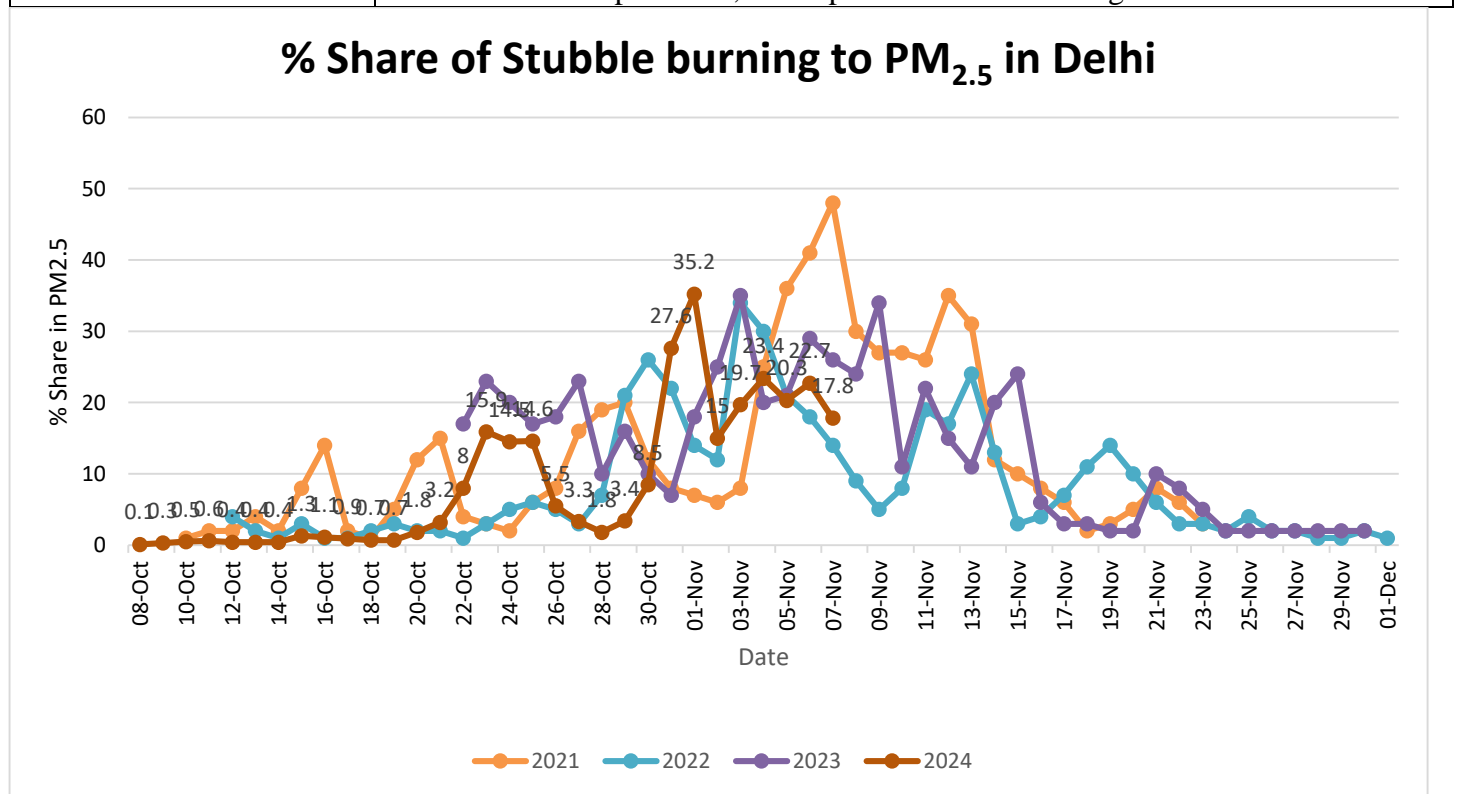

Hotspots for Today: *Details given below

Delhi	Bawana, Rohini, Jahangirpuri, New Moti Bagh, Wazirpur	Ghaziabad	Loni, Vasundhara
Faridabad	New Industrial Town, Sector- 16A	Greater Noida	Knowledge Park - III
Gurugram	Sector-51	Noida	Sector-116

Forecast by IITM(Delhi):

	Nov 09, 2024	Nov 10, 2024	Nov 11, 2024
AQI Category	Very Poor	Very Poor	Very Poor

Wind Forecast for Delhi:

	Wind speed (at surface) in km/h		Wind speed (at 900 m) in km/h	Wind Direction	
	As per IMD (range)	As per windy.com (at 16:00 hrs.)	As per windy.com (at 16:00hrs)	As per IMD	As per windy.com at 900m
Nov 09, 2024	04-08	02	05	VAR	W
Nov 10, 2024	04-08	04	04	VAR	S
Nov 11, 2024	02-08	05	08	SE/NE	NW

IMD Alert for Tomorrow (09.11.2024):

The air quality is likely to be in Very Poor category from 09.11.2024 to 11.11.2024. The predominant surface wind is likely to be coming from variable direction in Delhi with wind speed 04-08 kmph, smog/shallow fog likely in the morning, smog/mist is likely in the night and mainly clear sky on 09.11.2024. Ventilation index is likely to be 2800 m²/s.

Active Fire Events (AFEs):

Date	Punjab		Haryana	
	No. of AFE on the day	Total AFE since September 15	No. of AFE on the day	Total AFE since September 15
07.11.2024	258	5299	18	906
07.11.2023	1515	20978	26	1605
07.11.2022	2487	32486	37	2613

% Share of Stubble burning to PM_{2.5} in Delhi
07.11.2024 *As per IITM, the impact of stubble burning is ~ 17.8 %