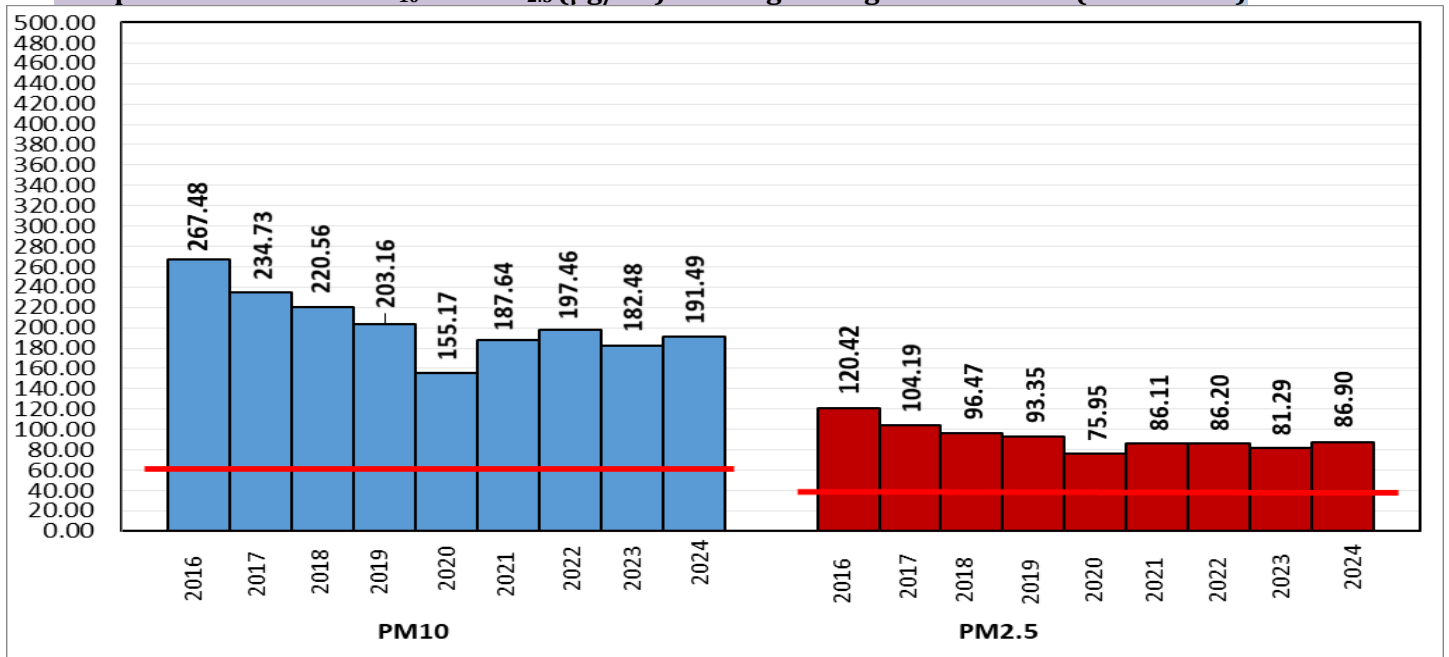

Central Pollution Control Board

Air Quality Status for Delhi & NCR

Dated – November 08, 2024

Current Air Quality Status:

Air Quality Index (AQI) (Average of past 24 hours at 4 PM) in comparison with last two years

	2024			2023			2022		
	Air Quality	AQI Value	Prominent Pollutant	Air Quality	AQI Value	Prominent Pollutant	Air Quality	AQI Value	Prominent Pollutant
Delhi	Very Poor	380↑	PM _{2.5}	Severe	426↑	PM _{2.5} , PM ₁₀	Very Poor	372↑	PM _{2.5}
Faridabad	Poor	235↓	PM _{2.5}	Severe	425↑	PM _{2.5}	Very Poor	345↑	PM _{2.5} , PM ₁₀
Ghaziabad	Very Poor	315↓	PM _{2.5}	Very Poor	384↑	PM _{2.5}	Very Poor	333↑	PM ₁₀
Greater Noida	Poor	286↓	PM _{2.5} , PM ₁₀	Severe	478↑	PM _{2.5}	Very Poor	348↑	PM _{2.5} , PM ₁₀
Gurugram	Poor	271↓	PM _{2.5}	Very Poor	385↑	PM _{2.5}	Poor	287↓	PM _{2.5}
Noida	Poor	271↓	PM _{2.5}	Severe	405↑	PM _{2.5} , PM ₁₀	Very Poor	331↑	PM _{2.5}

Comparative status of PM₁₀ and PM_{2.5} (µg/m³) running average - Till Nov 07 (2016-2024)

*Red line shows the annual average concentration standards for PM₁₀ and PM_{2.5}.

Daily Average of Particulates in Delhi (24 hourly average value; from 06:00am of 07.11.24 to 06:00 am of 08.11.24)