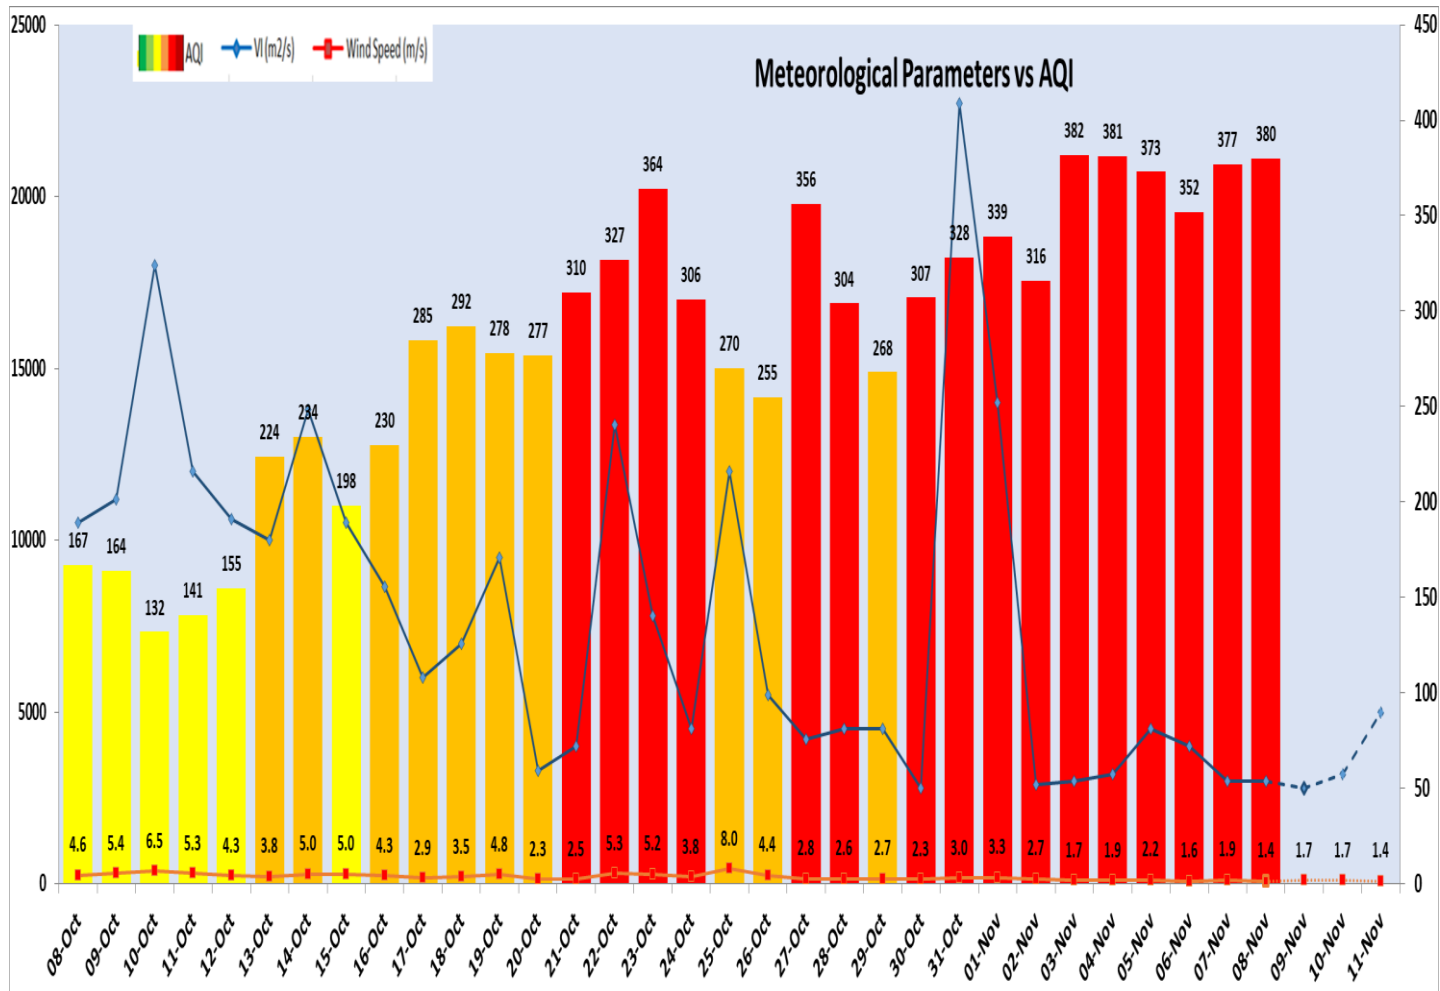

Delhi Temperature in (°C)		
Date	Minimum	Maximum
05-11-2024	17.6	32.1
06-11-2024	17.2	32.6
07-11-2024	18.0	32.3
08-11-2024	18.1	31.7

* Source – IMD (08:30 hrs.)

*Hotspots for Today

City	Station Name	AQI value	Air Quality	Prominent Pollutant
Delhi	Bawana, Delhi - DPCC	425	Severe	PM_{2.5}
	Rohini, Delhi - DPCC	425	Severe	PM_{2.5}
	Jahangirpuri, Delhi - DPCC	418	Severe	PM₁₀
	New Moti Bagh, Delhi - MHUA	418	Severe	PM_{2.5}
	Wazirpur, Delhi - DPCC	416	Severe	PM_{2.5}
Faridabad	New Industrial Town, Faridabad - HSPCB	280	Poor	PM_{2.5}
	Sector- 16A, Faridabad - HSPCB	272	Poor	PM_{2.5}
Gurugram	Sector-51, Gurugram - HSPCB	299	Poor	PM_{2.5}
Ghaziabad	Loni, Ghaziabad - UPPCB	397	Very Poor	PM_{2.5}
	Vasundhara, Ghaziabad - UPPCB	339	Very Poor	PM_{2.5}
Greater Noida	Knowledge Park - III, Greater Noida - UPPCB	316	Very Poor	PM_{2.5}
Noida	Sector-116, Noida - UPPCB	335	Very Poor	PM_{2.5}