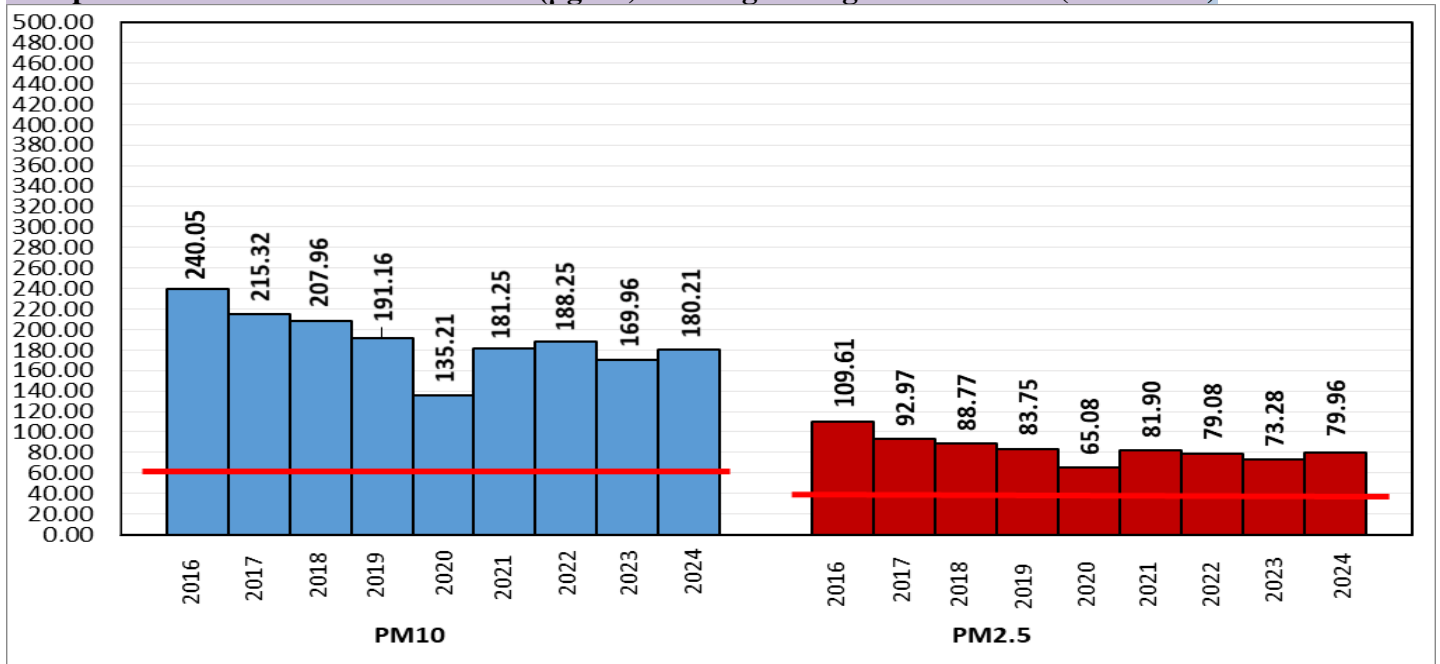

Central Pollution Control Board

Air Quality Status for Delhi & NCR

Dated – October 08, 2024

Current Air Quality Status:

▪ Air Quality Index (AQI) (Average of past 24 hours at 4 PM) in comparison with last two years

	2024			2023			2022		
	Air Quality	AQI Value	Prominent Pollutant	Air Quality	AQI Value	Prominent Pollutant	Air Quality	AQI Value	Prominent Pollutant
Delhi	Moderate	167↑	PM ₁₀	Moderate	164↓	PM _{2.5} , PM ₁₀	Satisfactory	56↑	PM _{2.5} , CO, O ₃
Faridabad	Satisfactory	88↑	PM _{2.5} , CO, PM ₁₀	Moderate	171↓	PM _{2.5}	Good	45↓	PM ₁₀ , O ₃
Ghaziabad	Poor	218↑	PM _{2.5}	Moderate	154↓	PM ₁₀	Good	26↓	O ₃ , PM ₁₀ , PM _{2.5}
Greater Noida	Moderate	200↑	PM _{2.5} , PM ₁₀	Poor	249↓	PM ₁₀	Good	43↓	CO
Gurugram	Moderate	147↑	PM _{2.5}	Moderate	171↓	PM _{2.5} , CO	Good	43↑	PM ₁₀ , PM _{2.5} , CO
Noida	Poor	217↑	PM _{2.5} , O ₃ , PM ₁₀	Moderate	147↓	PM ₁₀	Good	48↓	PM ₁₀ , CO, SO ₂

Category	Year	2016	2017	2018	2019	2020	2021	2022	2023	2024	2016	2017	2018	2019	2020	2021	2022	2023	2024	
	No. of days	270	281	281	281	282	281	281	281	282	2016	2017	2018	2019	2020	2021	2022	2023	2024	
Good (0–50)		0	2	0	2	5	0	1	1	0										
Satisfactory (51–100)		23	45	53	55	95	70	64	59	66	108	148	156	170	224	182	153	199	196	
Moderate (101–200)		85	101	103	113	124	112	88	139	130										
Poor (201–300)		99	94	89	75	41	59	106	58	50										
Very Poor (301–400)		56	39	30	29	15	34	21	21	33	162	133	125	111	58	99	128	82	86	
Severe (>401)		7	0	6	7	2	6	1	3	3										

Comparative status of PM₁₀ and PM_{2.5} (µg/m³) running average – Till Oct 07 (2016-2024)

*Red line shows the annual average concentration standards for PM₁₀ and PM_{2.5}.

▪ Daily Average of Particulates in Delhi (24 hourly average value; from 06:00am of 07.10.24 to 06:00 am of 08.10.24)