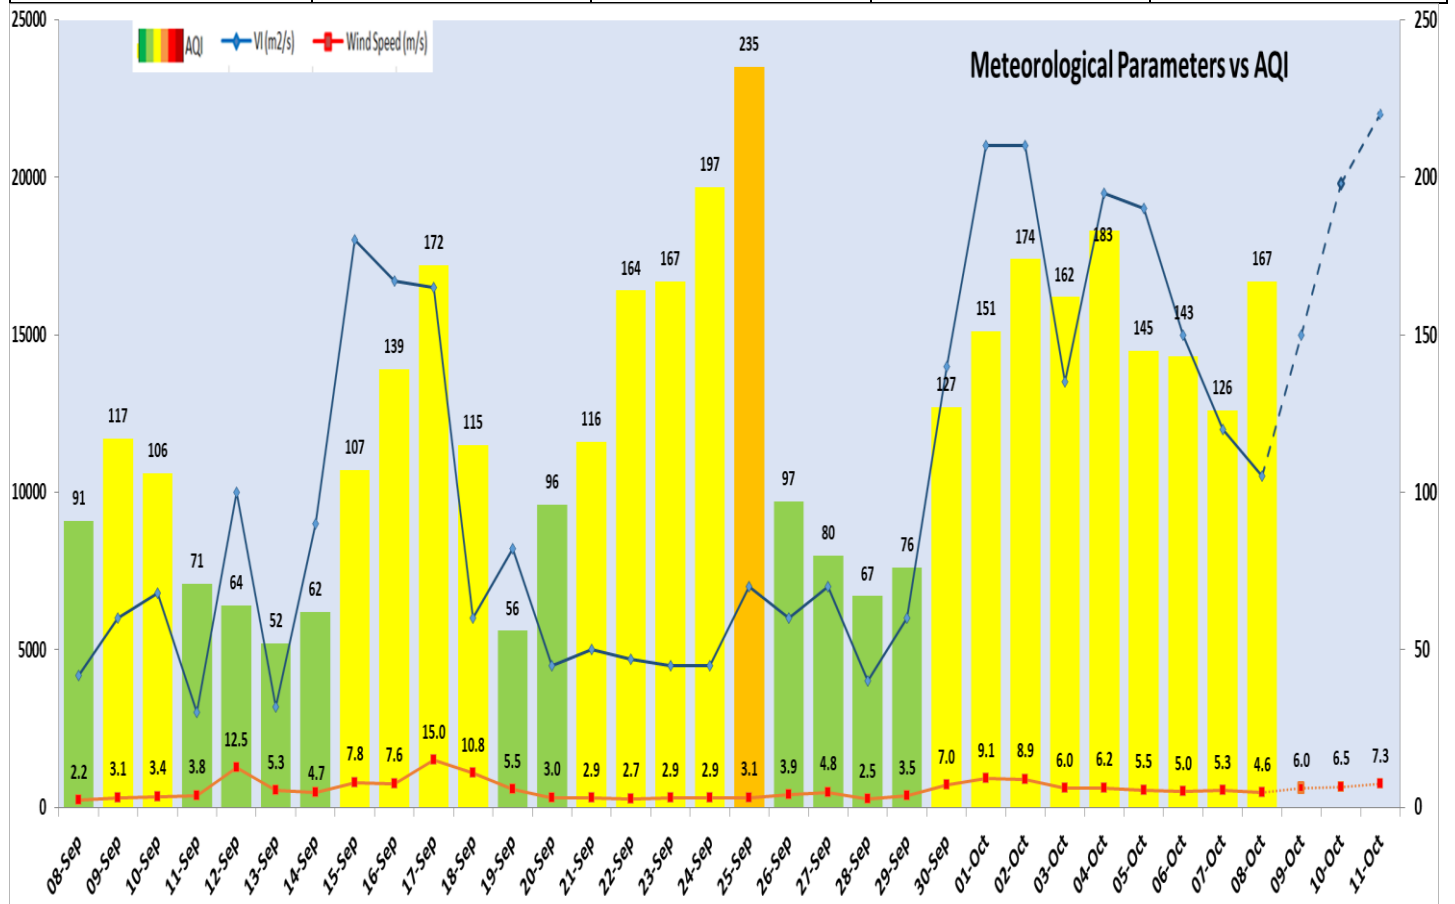

Comparative status of PM₁₀ and PM_{2.5} (µg/m³) running average – Till Oct 07 (2016-2024)

*Red line shows the annual average concentration standards for PM₁₀ and PM_{2.5}.

▪ Daily Average of Particulates in Delhi (24 hourly average value; from 06:00am of 07.10.24 to 06:00 am of 08.10.24)

Date ↓ / parameter →	PM _{2.5} (µg/m ³)	PM ₁₀ (µg/m ³)
07- Oct -2024	57↑	156↑

Hotspots for Today: *Details given below

Delhi	Anand Vihar, Mundka, Jahangirpuri, Vivek Vihar, Sonia Vihar	Ghaziabad	Loni
Faridabad	New Industrial Town, Sector 11	Greater Noida	Knowledge Park - V
Gurugram	Sector-51	Noida	Sector-125

Forecast by IITM(Delhi):

	Oct 09, 2024	Oct 10, 2024	Oct 11, 2024
AQI Category	Moderate	Moderate	Moderate

Wind Forecast for Delhi:

	Wind speed (at surface) in km/h		Wind speed (at 900 m) in km/h	Wind Direction	
	As per IMD (range)	As per windy.com (at 16:00 hrs.)	As per windy.com (at 16:00hrs)	As per IMD	As per windy.com at 900m
Oct 09, 2024	06-12	07	23	SE/N	NW
Oct 10, 2024	06-16	07	21	SE/NW	NW
Oct 11, 2024	04-16	08	18	NW/NE	NW

Delhi Temperature in (°C)		
Date	Minimum	Maximum
05-10-2024	26.2	36.5
06-10-2024	24.8	36.5
07-10-2024	23.2	35.7
08-10-2024	23.0	35.4

▪ ***Hotspots for Today**

City	Station Name	AQI value	Air Quality	Prominent Pollutant
Delhi	Anand Vihar, Delhi - DPCC	375	Very Poor	PM ₁₀
	Mundka, Delhi - DPCC	222	Poor	PM ₁₀
	Jahangirpuri, Delhi - DPCC	221	Poor	PM ₁₀
	Vivek Vihar, Delhi - DPCC	204	Poor	PM _{2.5}
	Sonia Vihar, Delhi - DPCC	196	Moderate	PM _{2.5}
Faridabad	New Industrial Town, Faridabad - HSPCB	118	Moderate	PM ₁₀
	Sector 11, Faridabad - HSPCB	92	Satisfactory	PM _{2.5}
Gurugram	Sector-51, Gurugram - HSPCB	203	Poor	PM _{2.5}
Ghaziabad	Loni, Ghaziabad - UPPCB	241	Poor	PM _{2.5}
Greater Noida	Knowledge Park - V, Greater Noida - UPPCB	213	Poor	PM _{2.5}
Noida	Sector - 125, Noida - UPPCB	301	Very Poor	Ozone