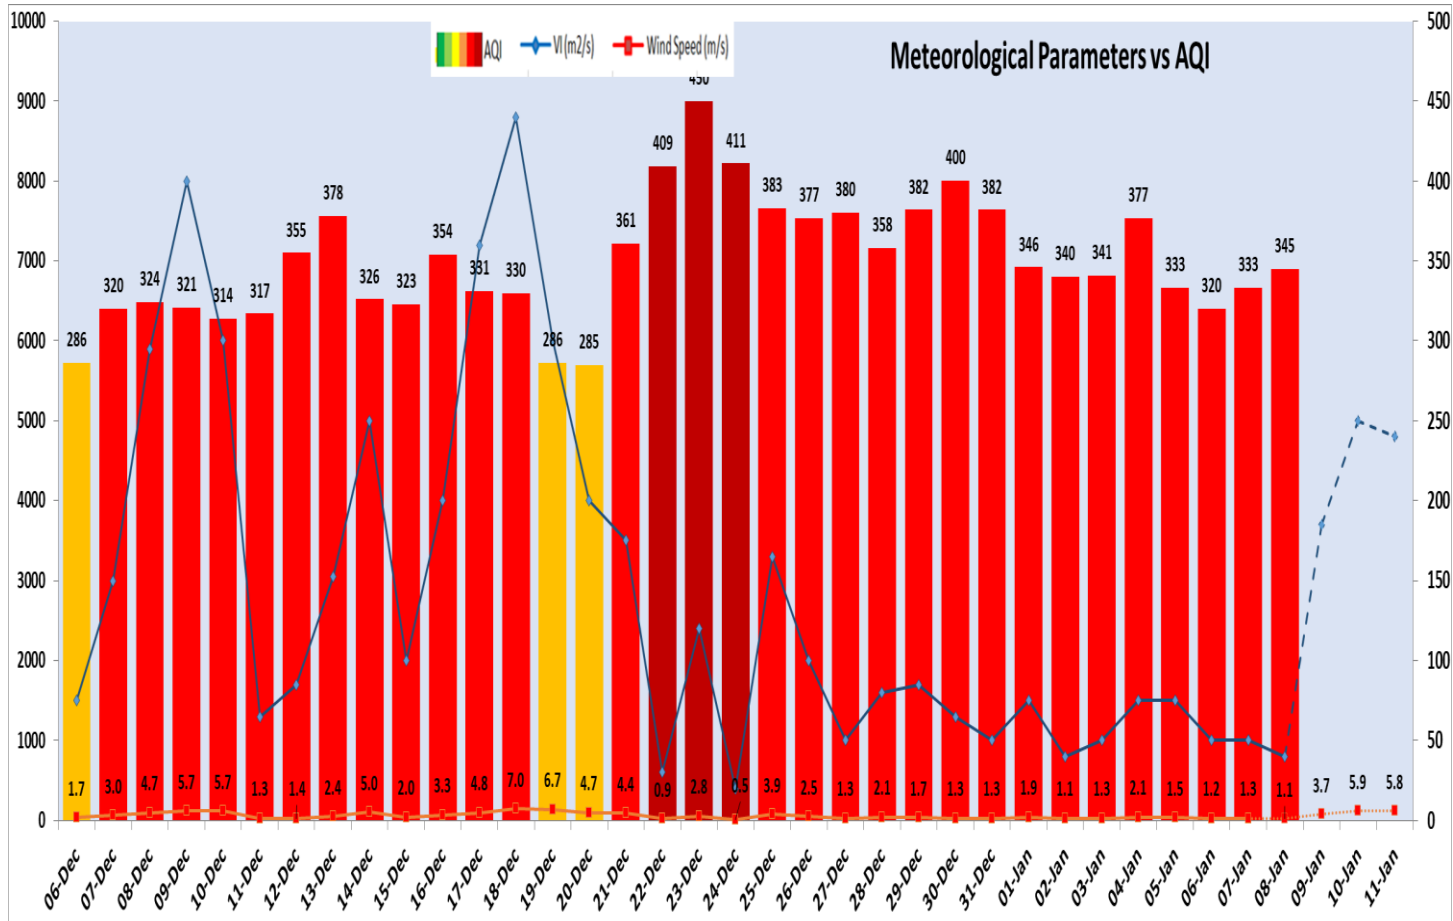

**Forecast by IITM(Delhi):**

	Jan 09,2024	Jan 10, 2024	Jan 11, 2024
<b>AQI Category</b>	Very Poor	Poor	Poor

**Wind Forecast for Delhi:**

	Wind speed (at surface) in km/h		Wind speed (at 900 m) in km/h	Wind Direction	
	As per IMD (range)	As per windy.com (at 16:00 hrs.)	As per windy.com (at 16:00hrs)	As per IMD	As per windy.com at 900m
Jan 09. 2024	upto 08	08	15	NW	NW
Jan 10. 2024	08 to 12	10	32	NW	NW
Jan 11. 2024	08 to 16	10	40	NW	NW

Delhi Temperature in (°C)		
Date	Minimum	Maximum
05-01-2024	9.4	12.5
06-01-2024	8.9	14.6
07-01-2024	8.2	15.2
08-01-2024	5.3	18.8

▪ **Hotspots for Today**

City	Station Name	AQI value	Air Quality	Prominent Pollutant
Delhi	Anand Vihar, Delhi - DPCC	406	Severe	PM <sub>2.5</sub>
	Nehru Nagar, Delhi - DPCC	401	Severe	PM <sub>2.5</sub>
	Punjabi Bagh, Delhi - DPCC	395	Very Poor	PM <sub>2.5</sub>
	Wazirpur, Delhi - DPCC	394	Very Poor	PM <sub>2.5</sub>
	Patparganj, Delhi - DPCC	389	Very Poor	PM <sub>2.5</sub>
Faridabad	New Industrial Town, Faridabad - HSPCB	349	Very Poor	PM <sub>2.5</sub>
	Sector- 16A, Faridabad - HSPCB	339	Very Poor	PM <sub>2.5</sub>
Gurugram	Teri Gram, Gurugram - HSPCB	255	Poor	PM <sub>2.5</sub>
	Sector-51, Gurugram - HSPCB	253	Poor	PM <sub>2.5</sub>
Ghaziabad	Vasundhara, Ghaziabad - UPPCB	307	Very Poor	PM <sub>2.5</sub>
	Sanjay Nagar, Ghaziabad - UPPCB	306	Very Poor	PM <sub>2.5</sub>
Greater Noida	Knowledge Park - V, Greater Noida - UPPCB	323	Very Poor	PM <sub>2.5</sub>
Noida	Sector-1, Noida - UPPCB	343	Very Poor	PM <sub>2.5</sub>
	Sector - 62, Noida - IMD	342	Very Poor	PM <sub>2.5</sub>
	Sector-116, Noida - UPPCB	335	Very Poor	PM <sub>2.5</sub>