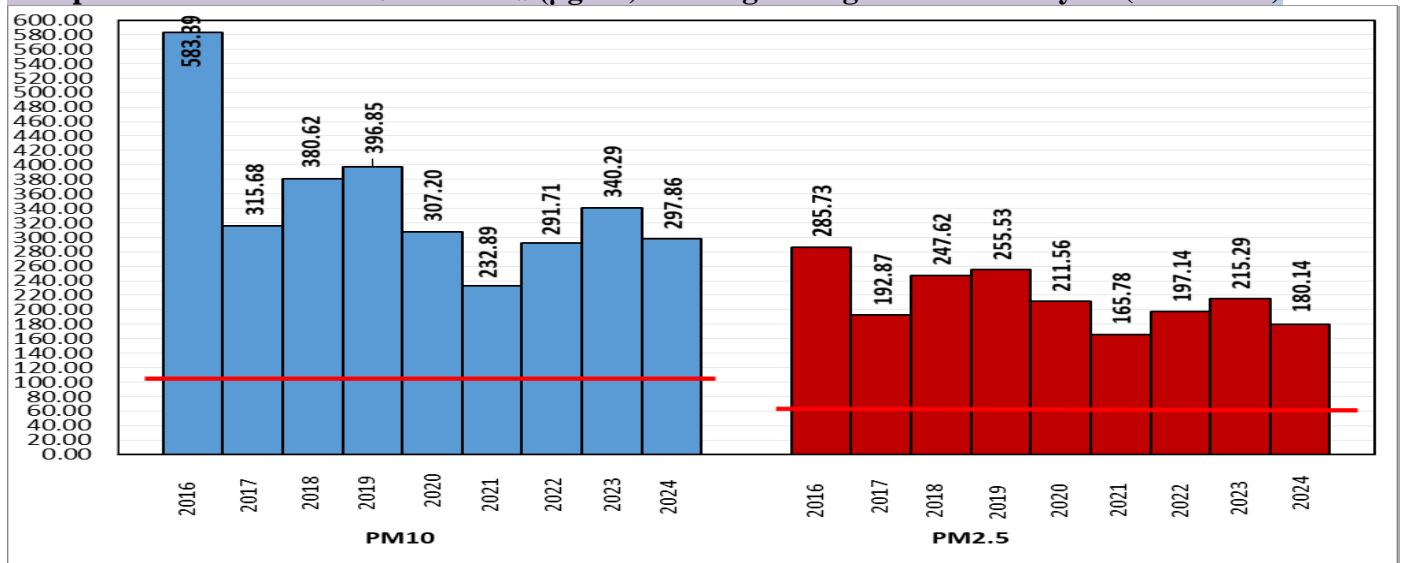

Air Quality Index (AQI) (Average of past 24 hours at 4 PM) in comparison with last two years

	2024			2023			2022		
	Air Quality	AQI Value	Prominent Pollutant	Air Quality	AQI Value	Prominent Pollutant	Air Quality	AQI Value	Prominent Pollutant
Delhi	Very Poor	345↑	PM2.5	Very Poor	371↓	PM10, PM2.5	Satisfactory	91↓	PM2.5, CO
Faridabad	Very Poor	313↑	PM10, PM2.5	Very Poor	339↓	PM2.5	Moderate	103↓	CO
Ghaziabad	Poor	294↓	PM2.5	Very Poor	336	PM2.5	Moderate	108↓	PM10, PM2.5, CO
Greater Noida	Very Poor	318↑	PM2.5	Severe	402↓	PM2.5	Satisfactory	72↓	PM10
Gurugram	Poor	218↑	PM2.5	Very Poor	311↓	PM2.5	Moderate	106↓	PM10, PM2.5
Noida	Very Poor	306↑	PM2.5	Very Poor	364↓	PM2.5	Satisfactory	84↓	PM10, PM2.5

*Data available for 37(2024), 38(2023), 32(2022) stations in Delhi today. # ↑, ↓ arrows indicate a decrease/increase as compared to the value on the previous day.

Comparative status of AQI - Delhi from 01 January to 08 January 2016-2024

Category	Year	2016	2017	2018	2019	2020	2021	2022	2023	2024	2016	2017	2018	2019	2020	2021	2022	2023	2024	
	No. of days	8	8	8	8	8	8	8	8	8	2016	2017	2018	2019	2020	2021	2022	2023	2024	
Good (0–50)		0	0	0	0	0	0	0	0	0	0	0	0	0	0	0	0	0	0	0
Satisfactory (51–100)		0	0	0	0	0	0	1	0	0	0	0	0	0	2	2	0	0	0	0
Moderate (101–200)		0	0	0	0	0	2	1	0	0	0	0	0	0	0	0	0	0	0	0
Poor (201–300)		0	2	1	0	2	2	1	1	0	0	0	0	0	0	0	0	0	0	0
Very Poor (301–400)		5	6	5	5	4	2	4	7	8	8	8	8	8	8	6	6	8	8	8
Severe (>401)		3	0	2	3	2	2	1	0	0	0	0	0	0	0	0	0	0	0	0

Comparative status of PM₁₀ and PM_{2.5} (µg/m³) running average – Till January 07 (2016-2024)

*Red line shows the annual average concentration standards for PM₁₀ and PM_{2.5}.

Daily Average of Particulates in Delhi (24 hourly average value; from 06:00am of 07.01.24 to 06:00 am of 08.01.24)

Date ↓ / parameter →	PM_{2.5} (µg/m³)	PM₁₀ (µg/m³)
07-January -2024	166↓	280↓