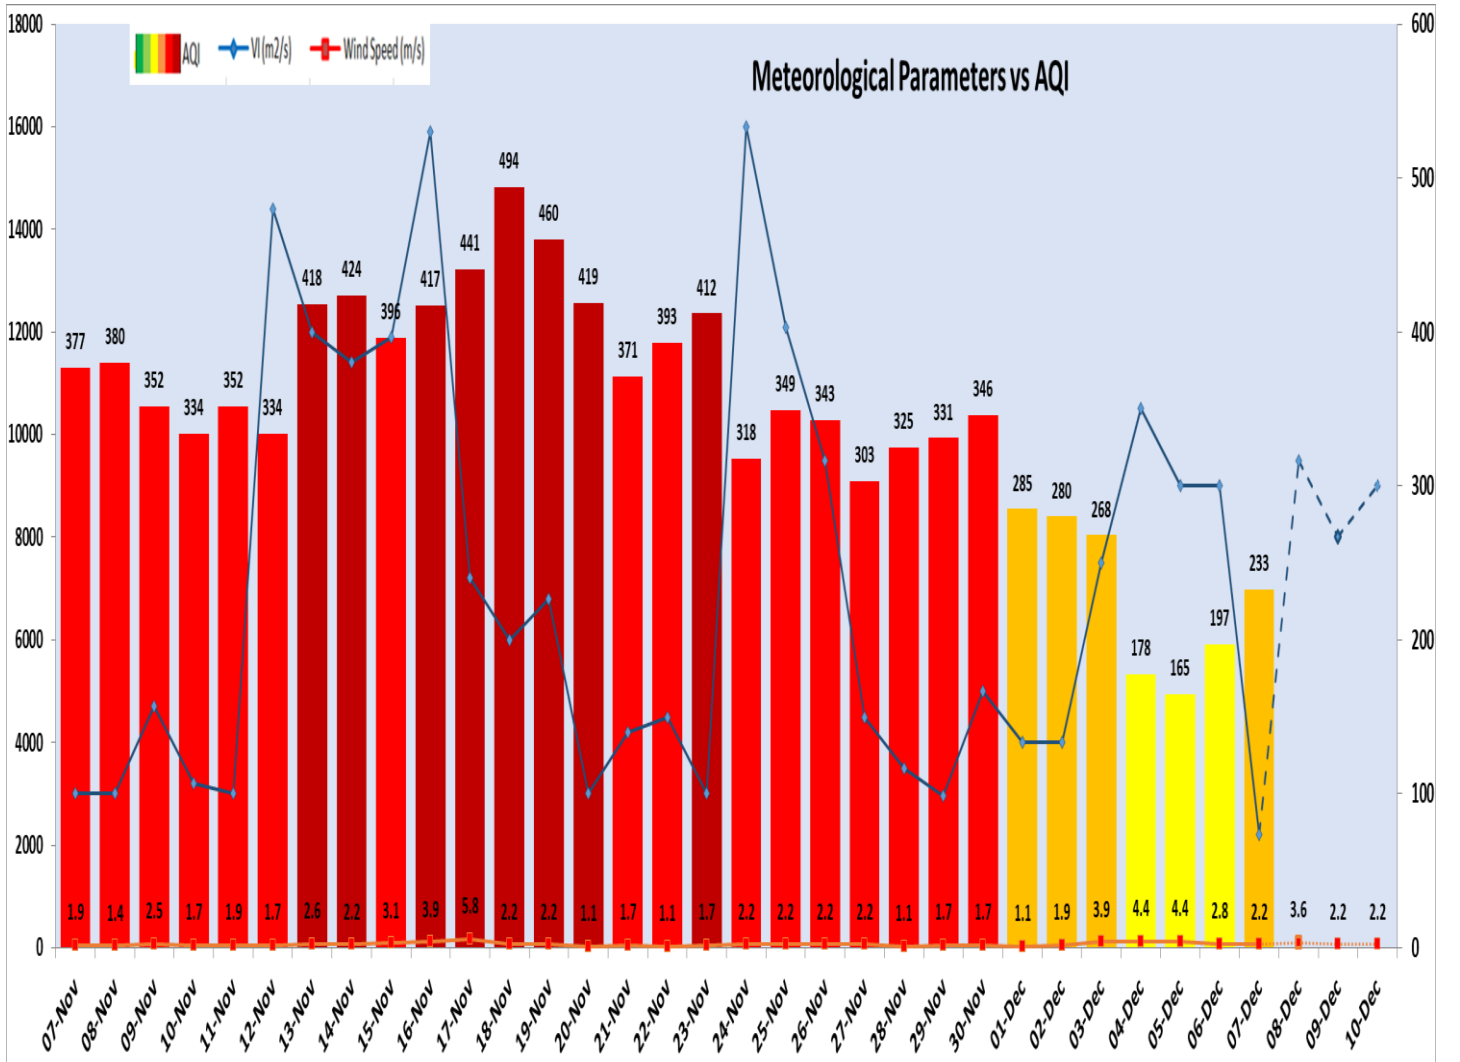

Comparative status of PM₁₀ and PM_{2.5} (µg/m³) running average - Till Dec 06 (2016-2024)

*Red line shows the annual average concentration standards for PM₁₀ and PM_{2.5}.

Daily Average of Particulates in Delhi (24 hourly average value; from 06:00am of 06.12.24 to 06:00 am of 07.12.24)

Forecast by IITM(Delhi):

	Dec 08, 2024	Dec 09, 2024	Dec 10, 2024
AQI Category	Poor	Poor	Very Poor

Wind Forecast for Delhi:

	Wind speed (at surface) in km/h		Wind speed (at 900 m) in km/h	Wind Direction	
	As per IMD (range)	As per windy.com (at 16:00 hrs.)	As per windy.com (at 16:00hrs)	As per IMD	As per windy.com at 900m
Dec 08, 2024	16-10	12	39	SE	SE
Dec 09, 2024	12-04	05	14	SE/NE	NW
Dec 10, 2024	04-12	07	25	NW	NW

Delhi Temperature in (°C)*

Date	Minimum	Maximum
04-12-2024	12.0	28.2
05-12-2024	8.5	28.0
06-12-2024	8.5	25.1
07-12-2024	7.1	25.1

* Source – IMD (08:30 hrs.)

▪ *Hotspots for Today

City	Station Name	AQI value	Air Quality	Prominent Pollutant
Delhi	Shadipur, Delhi - CPCB	317	Very Poor	PM _{2.5}
	Anand Vihar, Delhi - DPCC	310	Very Poor	PM ₁₀
	Nehru Nagar, Delhi - DPCC	279	Poor	PM _{2.5}
	Bawana, Delhi - DPCC	278	Poor	PM _{2.5}
	Jahangirpuri, Delhi - DPCC	278	Poor	PM _{2.5}
Faridabad	Sector 30, Faridabad - HSPCB	246	Poor	PM _{2.5}
Gurugram	Sector-51, Gurugram - HSPCB	212	Poor	PM _{2.5}
	NISE Gwal Pahari, Gurugram - IMD	200	Moderate	PM _{2.5}
	Teri Gram, Gurugram - HSPCB	198	Moderate	PM _{2.5}
Ghaziabad	Indirapuram, Ghaziabad - UPPCB	212	Poor	PM _{2.5}
	Loni, Ghaziabad - UPPCB	205	Poor	PM _{2.5}
Greater Noida	Knowledge Park - V, Greater Noida - UPPCB	234	Poor	PM _{2.5}
Noida	Sector - 62, Noida - IMD	200	Moderate	PM _{2.5}