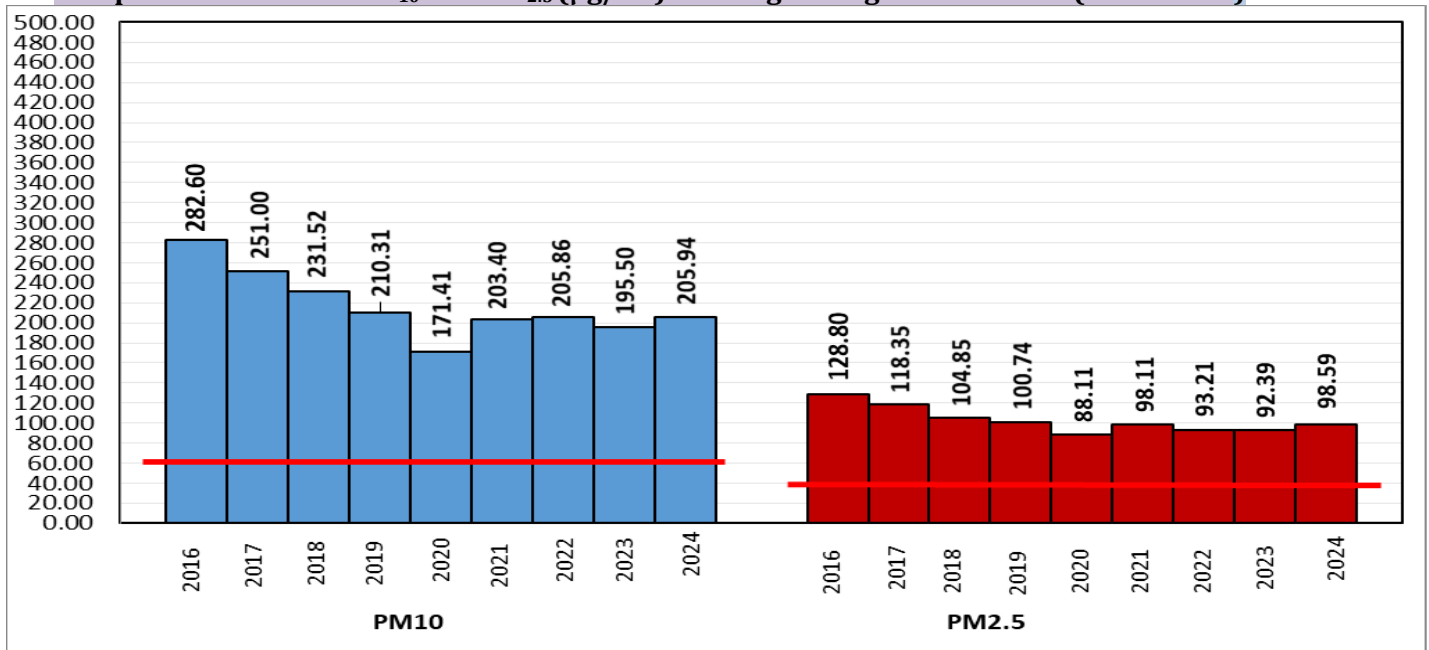

Central Pollution Control Board

Air Quality Status for Delhi & NCR

Dated – December 07, 2024

Current Air Quality Status:

Air Quality Index (AQI) (Average of past 24 hours at 4 PM) in comparison with last two years

	2024			2023			2022		
	Air Quality	AQI Value	Prominent Pollutant	Air Quality	AQI Value	Prominent Pollutant	Air Quality	AQI Value	Prominent Pollutant
Delhi	Poor	233↑	PM _{2.5} , PM ₁₀	Very Poor	320↑	PM _{2.5}	Very Poor	304↓	PM _{2.5}
Faridabad	Moderate	199↑	PM _{2.5} , PM ₁₀	Poor	265↑	PM _{2.5}	Poor	255↓	PM _{2.5}
Ghaziabad	Moderate	175↑	PM _{2.5}	Poor	284↑	PM _{2.5}	Poor	216↓	PM _{2.5}
Greater Noida	Poor	218↑	PM _{2.5}	Poor	288↑	PM _{2.5}	Poor	266↓	PM _{2.5}
Gurugram	Moderate	198↑	PM _{2.5}	Poor	235↑	PM _{2.5}	Poor	215↓	PM _{2.5}
Noida	Moderate	179↑	NO ₂ , PM _{2.5} , PM ₁₀	Poor	279↑	PM _{2.5}	Poor	241↓	PM _{2.5}

Category	Year	2016	2017	2018	2019	2020	2021	2022	2023	2024	2016	2017	2018	2019	2020	2021	2022	2023	2024	
	No. of days	330	341	341	341	342	341	341	341	342										
Good (0–50)		0	2	0	2	5	1	3	1	0										
Satisfactory (51–100)		23	45	53	58	95	72	65	60	66	110	150	158	179	226	197	160	206	204	
Moderate (101–200)		87	103	105	119	126	124	92	145	138										
Poor (201–300)		119	107	111	98	65	70	127	75	64										
Very Poor (301–400)		76	76	58	47	39	56	49	48	63	220	191	183	162	116	144	181	135	138	
Severe (>401)		25	8	14	17	12	18	5	12	11										

Comparative status of PM₁₀ and PM_{2.5} (µg/m³) running average - Till Dec 06 (2016-2024)

*Red line shows the annual average concentration standards for PM₁₀ and PM_{2.5}.

Daily Average of Particulates in Delhi (24 hourly average value; from 06:00am of 06.12.24 to 06:00 am of 07.12.24)