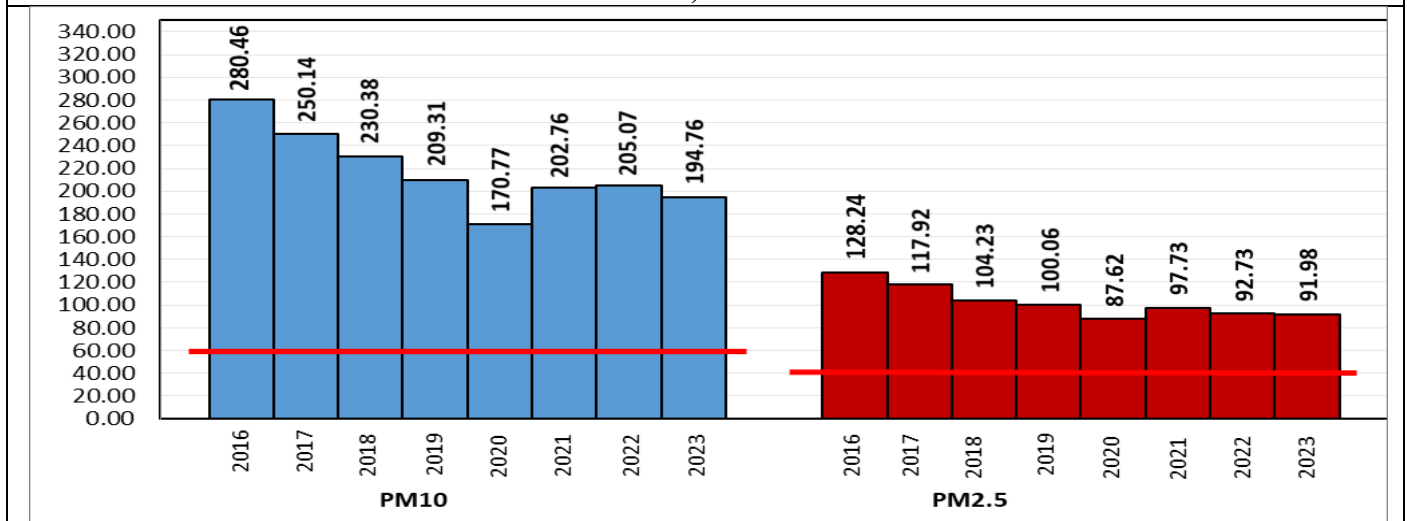

Current Air Quality Status:

Air Quality Index (AQI) (Average of past 24 hours at 4 PM) in comparison with last two years

	2023			2022			2021(Covid- Year)		
	Air Quality	AQI Value	Prominent Pollutant	Air Quality	AQI Value	Prominent Pollutant	Air Quality	AQI Value	Prominent Pollutant
Delhi	Very Poor	320↑	PM2.5	Very Poor	304↓	PM2.5	Poor	255↓	PM10, PM2.5
Faridabad	Poor	265↑	PM2.5	Poor	255↓	PM2.5	Poor	234↓	PM10, PM2.5
Ghaziabad	Poor	284↑	PM2.5	Poor	216↓	PM2.5	Poor	235↓	PM2.5
Greater Noida	Poor	288↑	PM2.5	Poor	266↓	PM2.5	Moderate	174↓	PM2.5
Gurugram	Poor	235↑	PM2.5	Poor	215↓	PM2.5	Poor	248↓	PM2.5
Noida	Poor	279↑	PM2.5	Poor	241↓	PM2.5	Poor	212↓	PM2.5

*Data available for 33(2023), 36(2022), 37(2021) stations in Delhi today. # ↑, ↓ arrows indicate a decrease/increase as compared to the value on the previous day.

Comparative status of AQI - Delhi from 01 January to 07 December 2016-2023

Category	Year	2016	2017	2018	2019	2020	2021	2022	2023	2016	2017	2018	2019	2020	2021	2022	2023
	No. of days	330	341	341	341	342	341	341	341	2016	2017	2018	2019	2020	2021	2022	2023
Good (0-50)		0	2	0	2	4	1	3	1								
Satisfactory (51-100)		24	45	53	59	96	72	65	60	110	152	157	179	226	197	160	206
Moderate (101-200)		86	105	104	118	126	124	92	145								
Poor (201-300)		119	105	110	98	65	71	127	75								
Very Poor (301-400)		76	76	60	47	39	55	49	48	220	189	184	162	116	144	181	135
Severe (>401)		25	8	14	17	12	18	5	12								

Comparative status of PM₁₀ and PM_{2.5} (µg/m³) running average - Till December 06 (2016-2023)

*Red line shows the annual average concentration standards for PM₁₀ and PM_{2.5}.

Daily Average of Particulates in Delhi (24 hourly average value; from 06:00am of 06.12.23 to 06:00 am of 07.12.23)

Date ↓ / parameter →	PM_{2.5} (µg/m³)	PM₁₀ (µg/m³)
06- December -2023	141↑	253↑