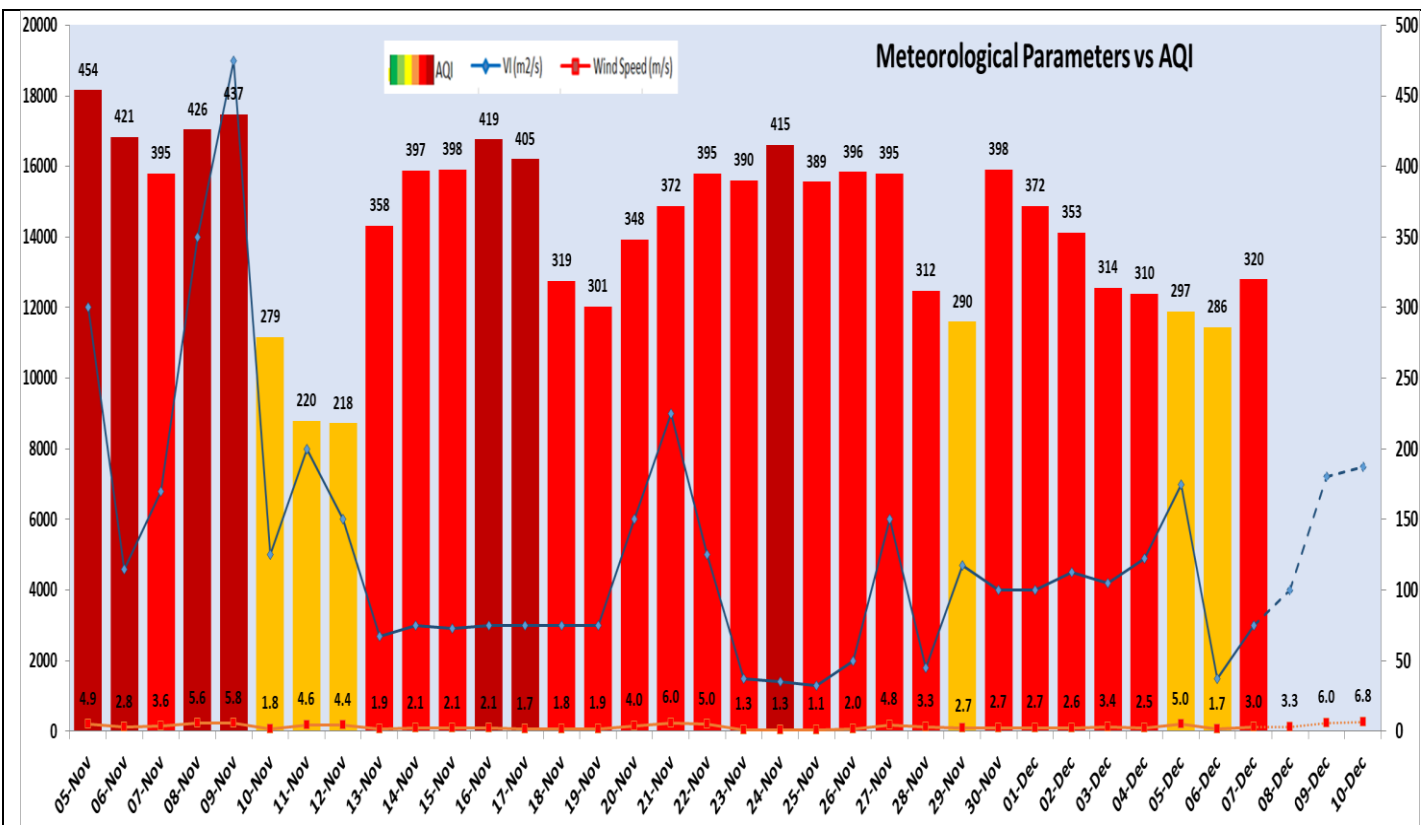

Forecast by IITM (Delhi):

	Dec 08, 2023	Dec 09, 2023	Dec 10, 2023
<b>AQI Category</b>	Very Poor	Poor	Poor

Wind Forecast for Delhi:

	Wind speed (at surface) in km/h		Wind speed (at 900 m) in km/h	Wind Direction	
	As per IMD (range)	As per windy.com (at 16:00 hrs.)	As per windy.com (at 16:00hrs)	As per IMD	As per windy.com at 900m
Dec 08. 2023	06-08	08	28	NW	NW
Dec 09. 2023	10-16	08	24	NW	NW
Dec 10. 2023	06-16	09	30	NW	NW

Delhi Temperature in (°C)		
Date	Minimum	Maximum
04-12-2023	14.6	26.2
05-12-2023	11.2	24.7
06-12-2023	9.2	25.4
07-12-2023	9.2	26.4

▪ **Hotspots for Today**

City	Station Name	AQI value	Air Quality	Prominent Pollutant
Delhi	Vivek Vihar, Delhi - DPCC	389	Very Poor	PM <sub>2.5</sub>
	Anand Vihar, Delhi - DPCC	373	Very Poor	PM <sub>2.5</sub>
	Jahangirpuri, Delhi - DPCC	370	Very Poor	PM <sub>2.5</sub>
	Ashok Vihar, Delhi - DPCC	351	Very Poor	PM <sub>2.5</sub>
	Wazirpur, Delhi - DPCC	351	Very Poor	PM <sub>2.5</sub>
Faridabad	New Industrial Town, Faridabad - HSPCB	342	Very Poor	PM <sub>2.5</sub>
	Sector 11, Faridabad - HSPCB	323	Very Poor	PM <sub>2.5</sub>
	Sector- 16A, Faridabad - HSPCB	294	Poor	PM <sub>2.5</sub>
Gurugram	Teri Gram, Gurugram - HSPCB	258	Poor	PM <sub>2.5</sub>
	Sector-51, Gurugram - HSPCB	257	Poor	PM <sub>2.5</sub>
Ghaziabad	Vasundhara, Ghaziabad - UPPCB	299	Poor	PM <sub>2.5</sub>
	Loni, Ghaziabad - UPPCB	294	Poor	PM <sub>2.5</sub>
	Indirapuram, Ghaziabad - UPPCB	287	Poor	PM <sub>2.5</sub>
Greater Noida	Knowledge Park - V, Greater Noida - UPPCB	315	Very Poor	PM <sub>2.5</sub>
Noida	Sector-116, Noida - UPPCB	298	Poor	PM <sub>2.5</sub>
	Sector - 62, Noida - IMD	294	Poor	PM <sub>2.5</sub>