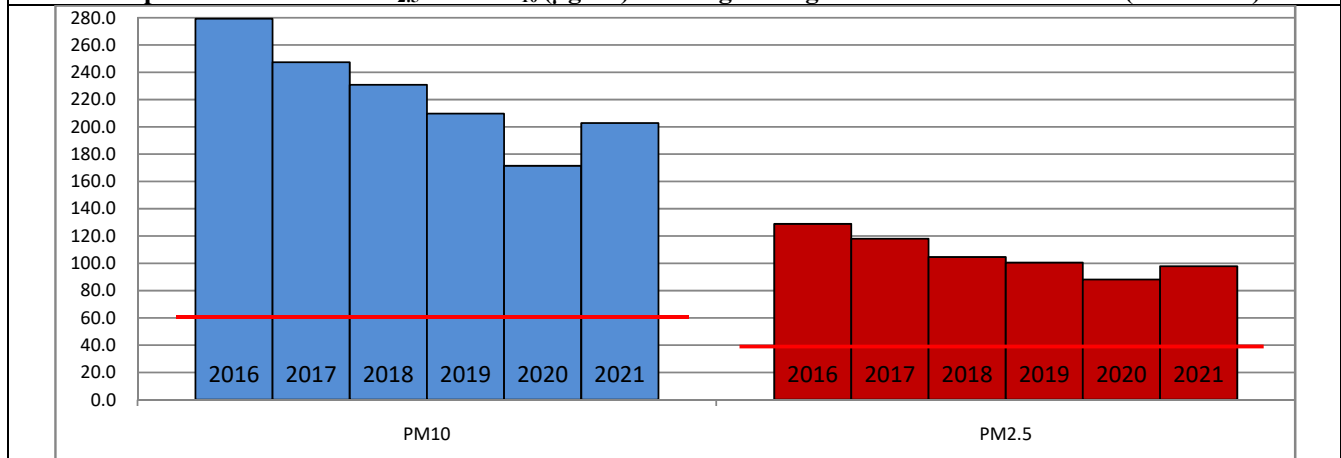

Central Pollution Control Board

Air Quality Status for Delhi & NCR

Dated – December 07, 2021

Current Air Quality Status:

Air Quality Index (AQI) (Average of past 24 hours)

	Air Quality	AQI Value	Prominent Pollutant
Delhi	Poor	255 ↓	PM₁₀, PM_{2.5}
Faridabad	Poor	234 ↓	PM₁₀, PM_{2.5}
Ghaziabad	Poor	235 ↓	PM_{2.5}
Greater Noida	Moderate	174 ↓	PM_{2.5}
Gurugram	Poor	248 ↓	PM_{2.5}
Noida	Poor	212 ↓	PM_{2.5}

*Data available for 37 stations in Delhi today. # ↓, ↑ arrows indicate increase/decrease as compared to value on the previous day

Comparative status of AQI - Delhi from 01 January to 07 December 2016-2021

Category	Year	2016	2017	2018	2019	2020	2021	2016	2017	2018	2019	2020	2021
	No. of days	330	341	341	342	343	342						
Good (0-50)		0	2	0	2	5	1						
Satisfactory (51-100)		25	45	53	59	95	72	108	151	158	179	226	197
Moderate (101-200)		83	104	105	118	126	124						
Poor (201-300)		119	106	111	101	66	72						
Very Poor (301-400)		82	76	60	45	39	55	222	190	183	163	117	145
Severe (>401)		21	8	12	17	12	18						

Comparative status of PM_{2.5} and PM₁₀ (µg/m³) running average - Delhi till December 06 (2016-2021)

* The PM values are 24 hourly averages (6 am to 6 am)

Hotspots for Today:

*Details given overleaf

Delhi	Shadipur, Nehru Nagar, Jahangirpuri, R.K.Puram, NSIT Dwarka	Gurugram	Teri Gram, Vikas Sadan
Faridabad	Sector – 16A, Sector - 30	Greater Noida	Knowledge Park - V
Ghaziabad	Vasundhara, Sanjay Nagar	Noida	Sector – 1, Sector - 116

Forecast by IITM:

Parameters	December 08, 2021		December 09, 2021– December 10, 2021	
	Concentration	AQI Category	Concentration	AQI Category
PM₁₀	215	Moderate	250	Moderate
PM_{2.5}	121	Very Poor	144	Very Poor